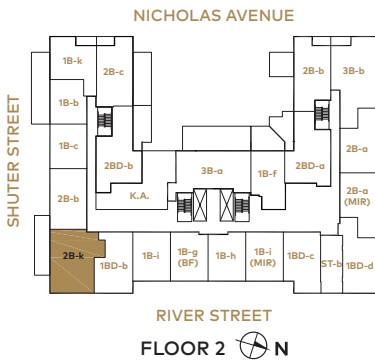

TERRACE ON FLOOR 2 ONLY
Indoor Area: 893 sq. ft.
Outdoor Area: 162 sq. ft.
Total Area: 1,055 sq. ft.

FLOOR 2

FLOORS 3 TO 6

PROUDLY MANAGED BY

Daniels Gateway
RENTAL COMMUNITIES™

BUILT BY

Daniels
love where you live™