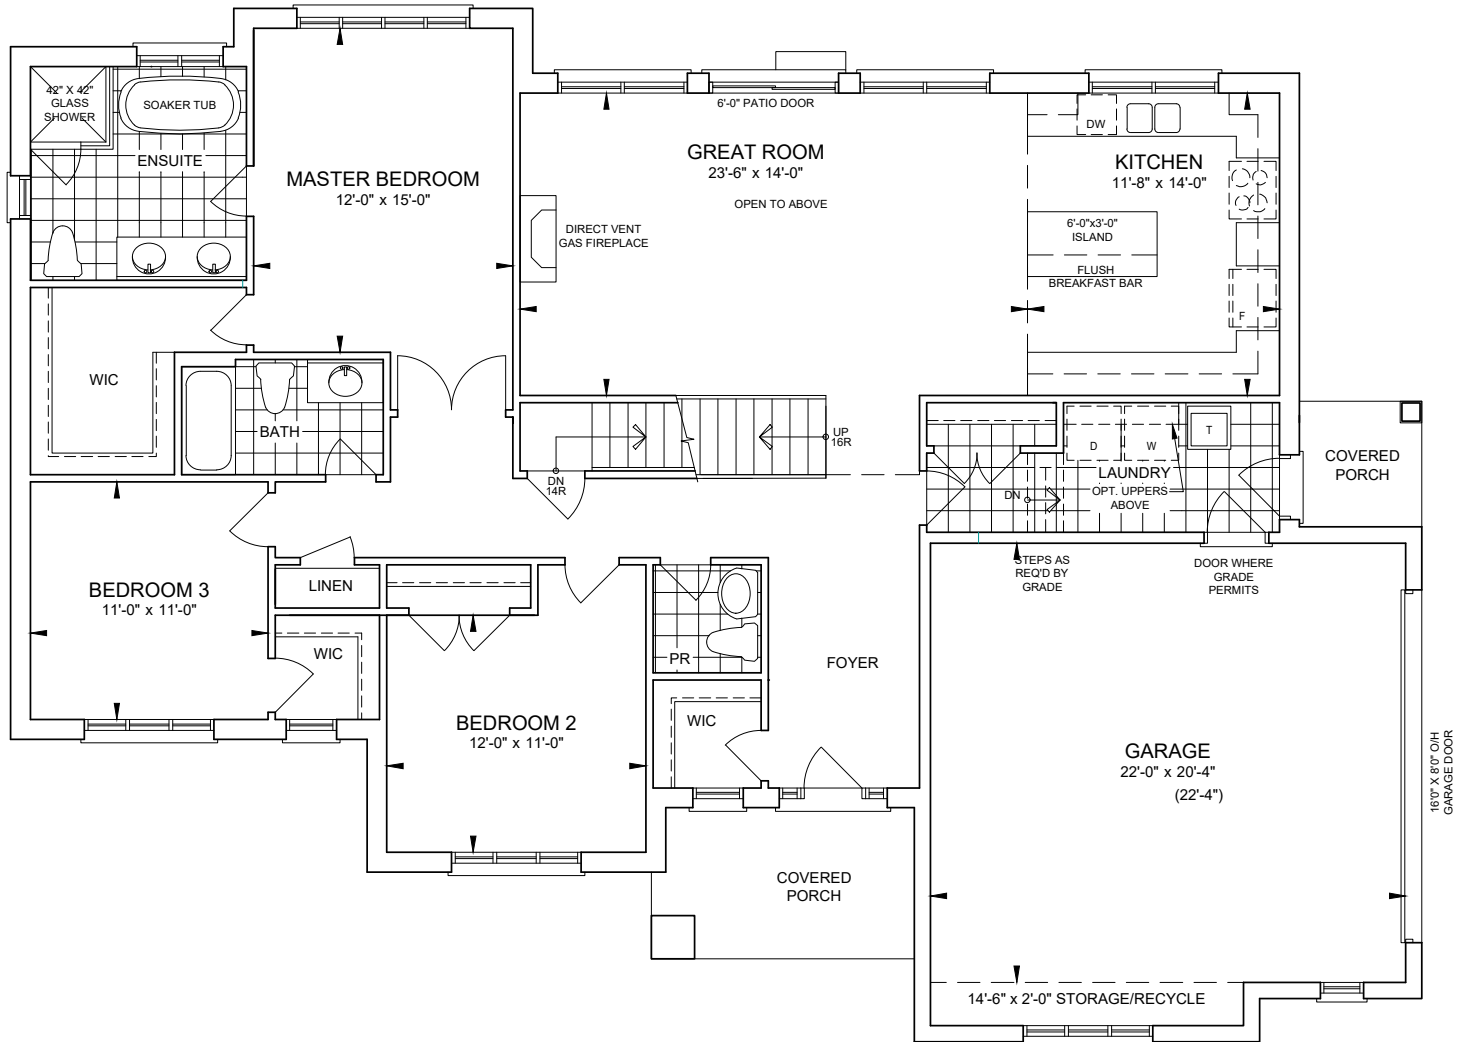

Bungalow L2

2372 sf.

Elevation B & C

Elevation B

Elevation C

myedenpark.ca

All prices, figures, sizes, specifications and information are subject to change without notice. All areas and stated dimensions are approximate. Mechanical location, actual usable floor space, living area and square footage may vary from stated floor area. Illustrations are artist's concept. E. & O. E.

14 FOURTEEN
ESTATES

Bungalow L2

2372 sf.

Basement Elev. B

myedenpark.ca

All prices, figures, sizes, specifications and information are subject to change without notice. All areas and stated dimensions are approximate. Mechanical location, actual usable floor space, living area and square footage may vary from stated floor area. Illustrations are artist's concept. E. & O. E.

FOURTEEN
ESTATES

Bungalow L2

2372 sf.

Ground Floor Elev. B

myedenpark.ca

All prices, figures, sizes, specifications and information are subject to change without notice. All areas and stated dimensions are approximate. Mechanical location, actual usable floor space, living area and square footage may vary from stated floor area. Illustrations are artist's concept. E. & O. E.

FOURTEEN
ESTATES

Bungalow L2

2372 sf.

Loft Floor Elev. B

myedenpark.ca

All prices, figures, sizes, specifications and information are subject to change without notice. All areas and stated dimensions are approximate. Mechanical location, actual usable floor space, living area and square footage may vary from stated floor area. Illustrations are artist's concept. E. & O. E.