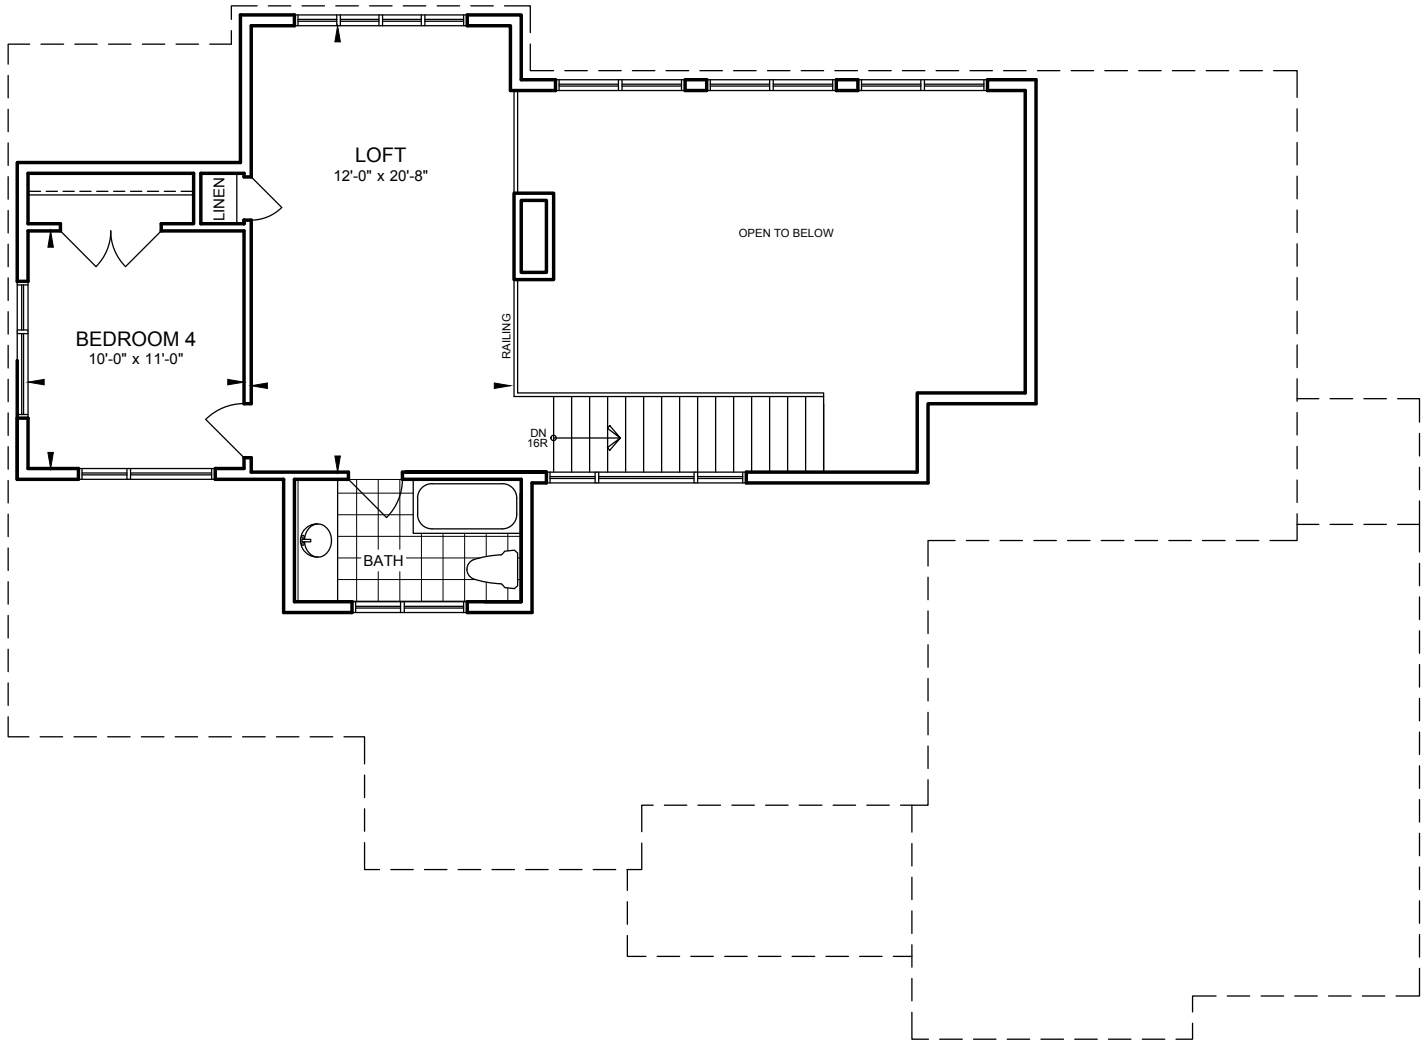

FOURTEEN
ESTATES

Bungalow L2

2372 sf.

Loft Floor Elev. B

myedenpark.ca

All prices, figures, sizes, specifications and information are subject to change without notice. All areas and stated dimensions are approximate. Mechanical location, actual usable floor space, living area and square footage may vary from stated floor area. Illustrations are artist's concept. E. & O. E.

 FOURTEEN
ESTATES

Bungalow L2

2372 sf.

Basement Elev. C

myedenpark.ca

All prices, figures, sizes, specifications and information are subject to change without notice. All areas and stated dimensions are approximate. Mechanical location, actual usable floor space, living area and square footage may vary from stated floor area. Illustrations are artist's concept. E. & O. E.

14 FOURTEEN
ESTATES

Bungalow L2

2372 sf.

Ground Floor Elev. C

myedenpark.ca

All prices, figures, sizes, specifications and information are subject to change without notice. All areas and stated dimensions are approximate. Mechanical location, actual usable floor space, living area and square footage may vary from stated floor area. Illustrations are artist's concept. E. & O. E.

FOURTEEN
ESTATES

Bungalow L2

2372 sf.

Loft Floor Elev. C

myedenpark.ca

All prices, figures, sizes, specifications and information are subject to change without notice. All areas and stated dimensions are approximate. Mechanical location, actual usable floor space, living area and square footage may vary from stated floor area. Illustrations are artist's concept. E. & O. E.