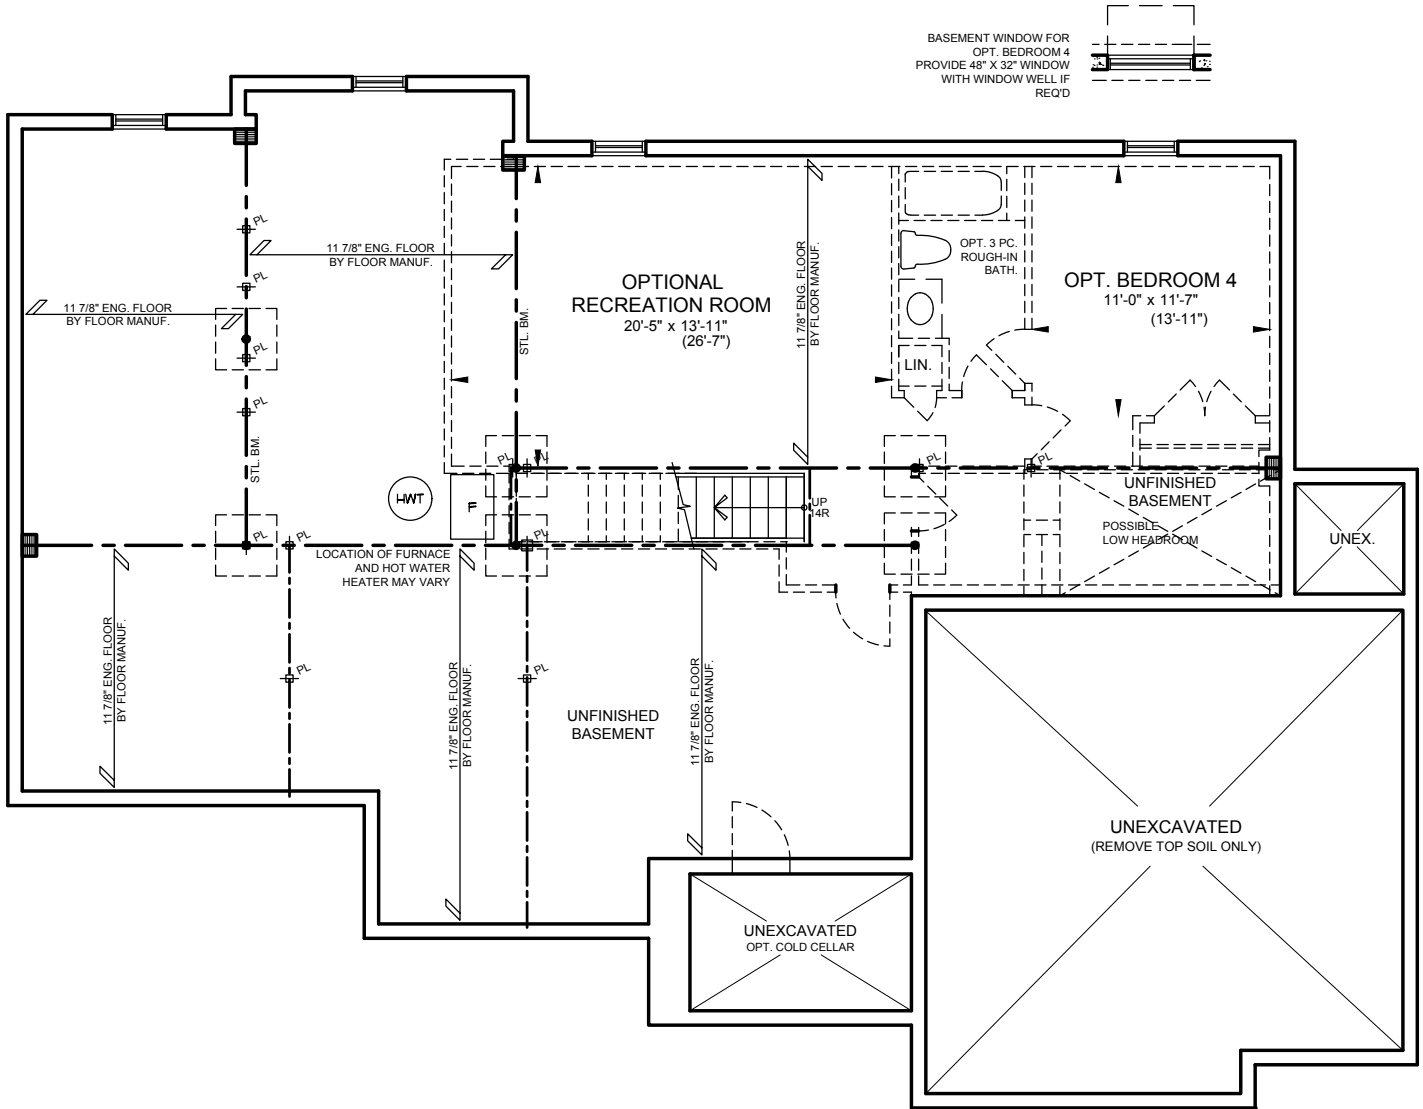

FOURTEEN
ESTATES

Bungalow L2

2372 sf.

Ground Floor Elev. B

myedenpark.ca

All prices, figures, sizes, specifications and information are subject to change without notice. All areas and stated dimensions are approximate. Mechanical location, actual usable floor space, living area and square footage may vary from stated floor area. Illustrations are artist's concept. E. & O. E.

FOURTEEN
ESTATES

Bungalow L2

2372 sf.

Loft Floor Elev. B

myedenpark.ca

All prices, figures, sizes, specifications and information are subject to change without notice. All areas and stated dimensions are approximate. Mechanical location, actual usable floor space, living area and square footage may vary from stated floor area. Illustrations are artist's concept. E. & O. E.

 FOURTEEN
ESTATES

Bungalow L2

2372 sf.

Basement Elev. C

myedenpark.ca

All prices, figures, sizes, specifications and information are subject to change without notice. All areas and stated dimensions are approximate. Mechanical location, actual usable floor space, living area and square footage may vary from stated floor area. Illustrations are artist's concept. E. & O. E.

14 FOURTEEN
ESTATES

Bungalow L2

2372 sf.

Ground Floor Elev. C

myedenpark.ca

All prices, figures, sizes, specifications and information are subject to change without notice. All areas and stated dimensions are approximate. Mechanical location, actual usable floor space, living area and square footage may vary from stated floor area. Illustrations are artist's concept. E. & O. E.