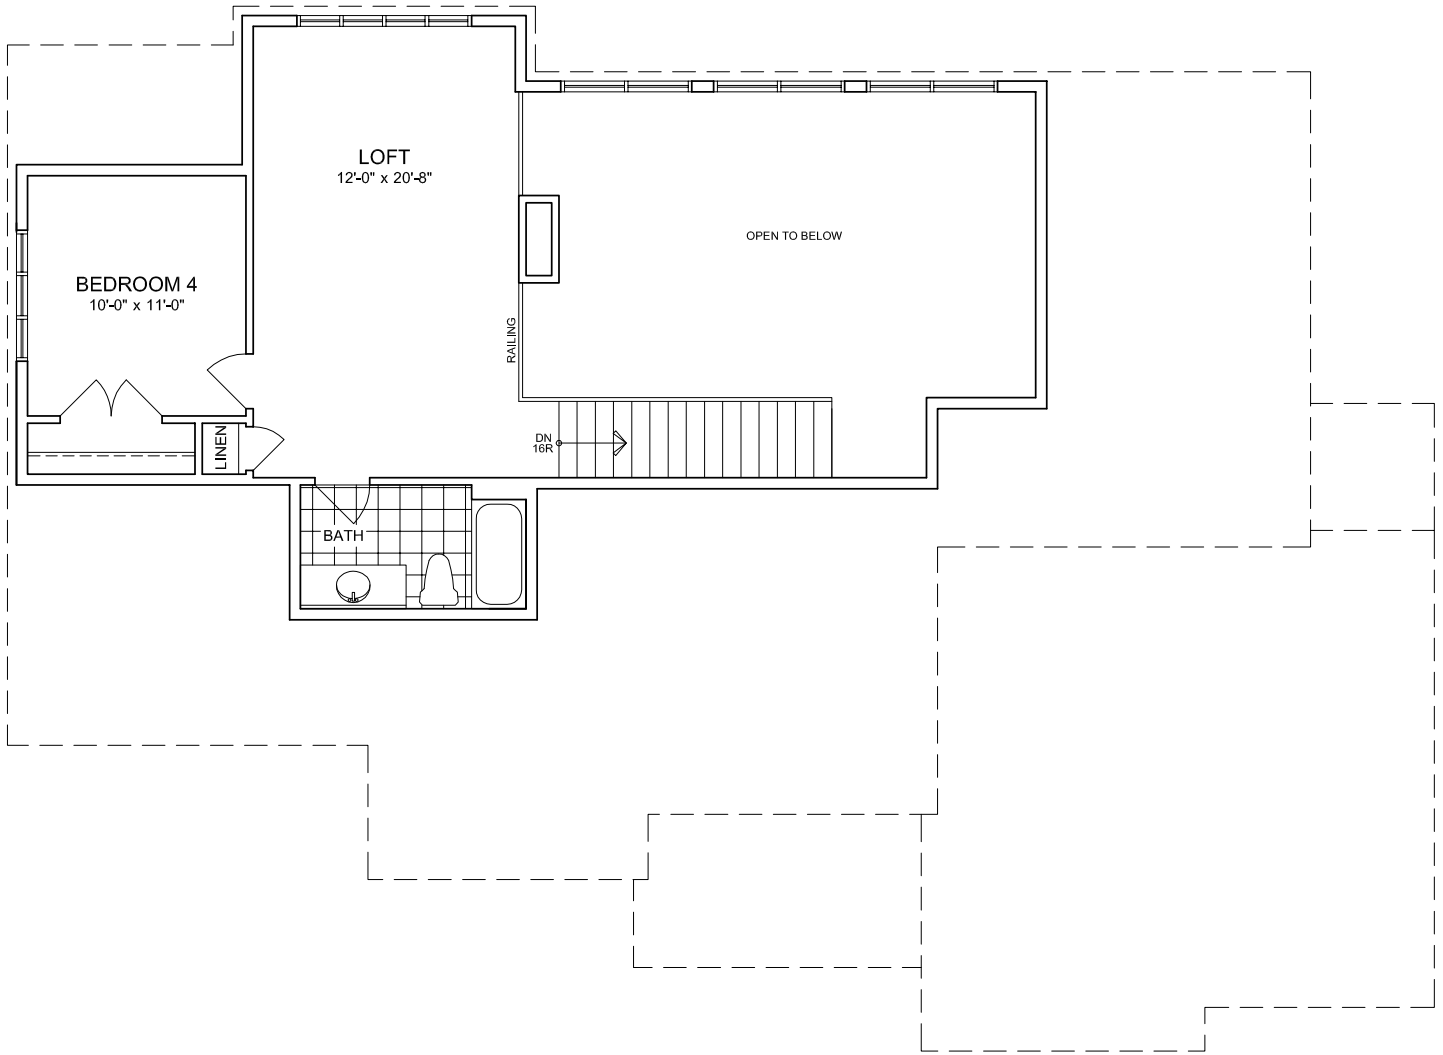

Bungalow L2

2372 sf.

Elevation B & C

Elevation B

Elevation C

myedenpark.ca

All prices, figures, sizes, specifications and information are subject to change without notice. All areas and stated dimensions are approximate. Mechanical location, actual usable floor space, living area and square footage may vary from stated floor area. Illustrations are artist's concept. E. & O. E.

14 FOURTEEN
ESTATES

Bungalow L2

2372 sf.

Basement Elev. B

myedenpark.ca

All prices, figures, sizes, specifications and information are subject to change without notice. All areas and stated dimensions are approximate. Mechanical location, actual usable floor space, living area and square footage may vary from stated floor area. Illustrations are artist's concept. E. & O. E.

FOURTEEN
ESTATES

Bungalow L2

2372 sf.

Ground Floor Elev. B

myedenpark.ca

All prices, figures, sizes, specifications and information are subject to change without notice. All areas and stated dimensions are approximate. Mechanical location, actual usable floor space, living area and square footage may vary from stated floor area. Illustrations are artist's concept. E. & O. E.

FOURTEEN
ESTATES

Bungalow L2

2372 sf.

Loft Floor Elev. B

myedenpark.ca

All prices, figures, sizes, specifications and information are subject to change without notice. All areas and stated dimensions are approximate. Mechanical location, actual usable floor space, living area and square footage may vary from stated floor area. Illustrations are artist's concept. E. & O. E.