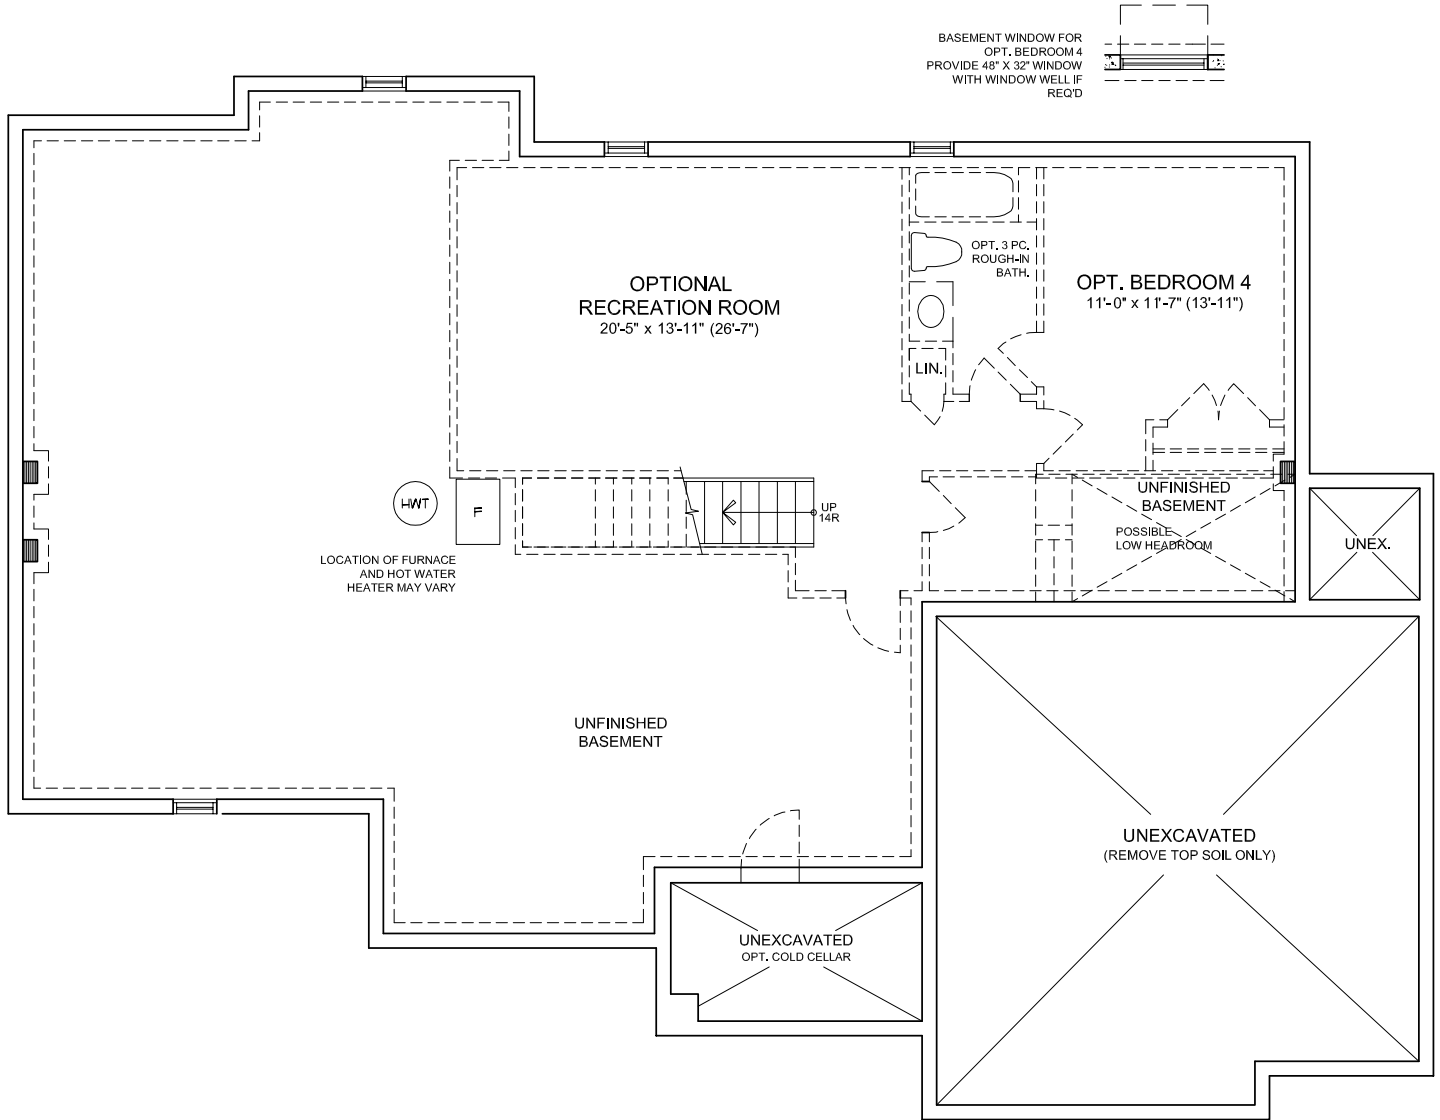

Bungalow L2

2372 sf.

Elevation B & C

Elevation B

Elevation C

myedenpark.ca

All prices, figures, sizes, specifications and information are subject to change without notice. All areas and stated dimensions are approximate. Mechanical location, actual usable floor space, living area and square footage may vary from stated floor area. Illustrations are artist's concept. E. & O. E.

14 FOURTEEN
ESTATES

Bungalow L2

2372 sf.

Basement Elev. B

myedenpark.ca

All prices, figures, sizes, specifications and information are subject to change without notice. All areas and stated dimensions are approximate. Mechanical location, actual usable floor space, living area and square footage may vary from stated floor area. Illustrations are artist's concept. E. & O. E.

FOURTEEN
ESTATES

Bungalow L2

2372 sf.

Ground Floor Elev. B

myedenpark.ca

All prices, figures, sizes, specifications and information are subject to change without notice. All areas and stated dimensions are approximate. Mechanical location, actual usable floor space, living area and square footage may vary from stated floor area. Illustrations are artist's concept. E. & O. E.

FOURTEEN
ESTATES

Bungalow L2

2372 sf.

Loft Floor Elev. B

myedenpark.ca

All prices, figures, sizes, specifications and information are subject to change without notice. All areas and stated dimensions are approximate. Mechanical location, actual usable floor space, living area and square footage may vary from stated floor area. Illustrations are artist's concept. E. & O. E.