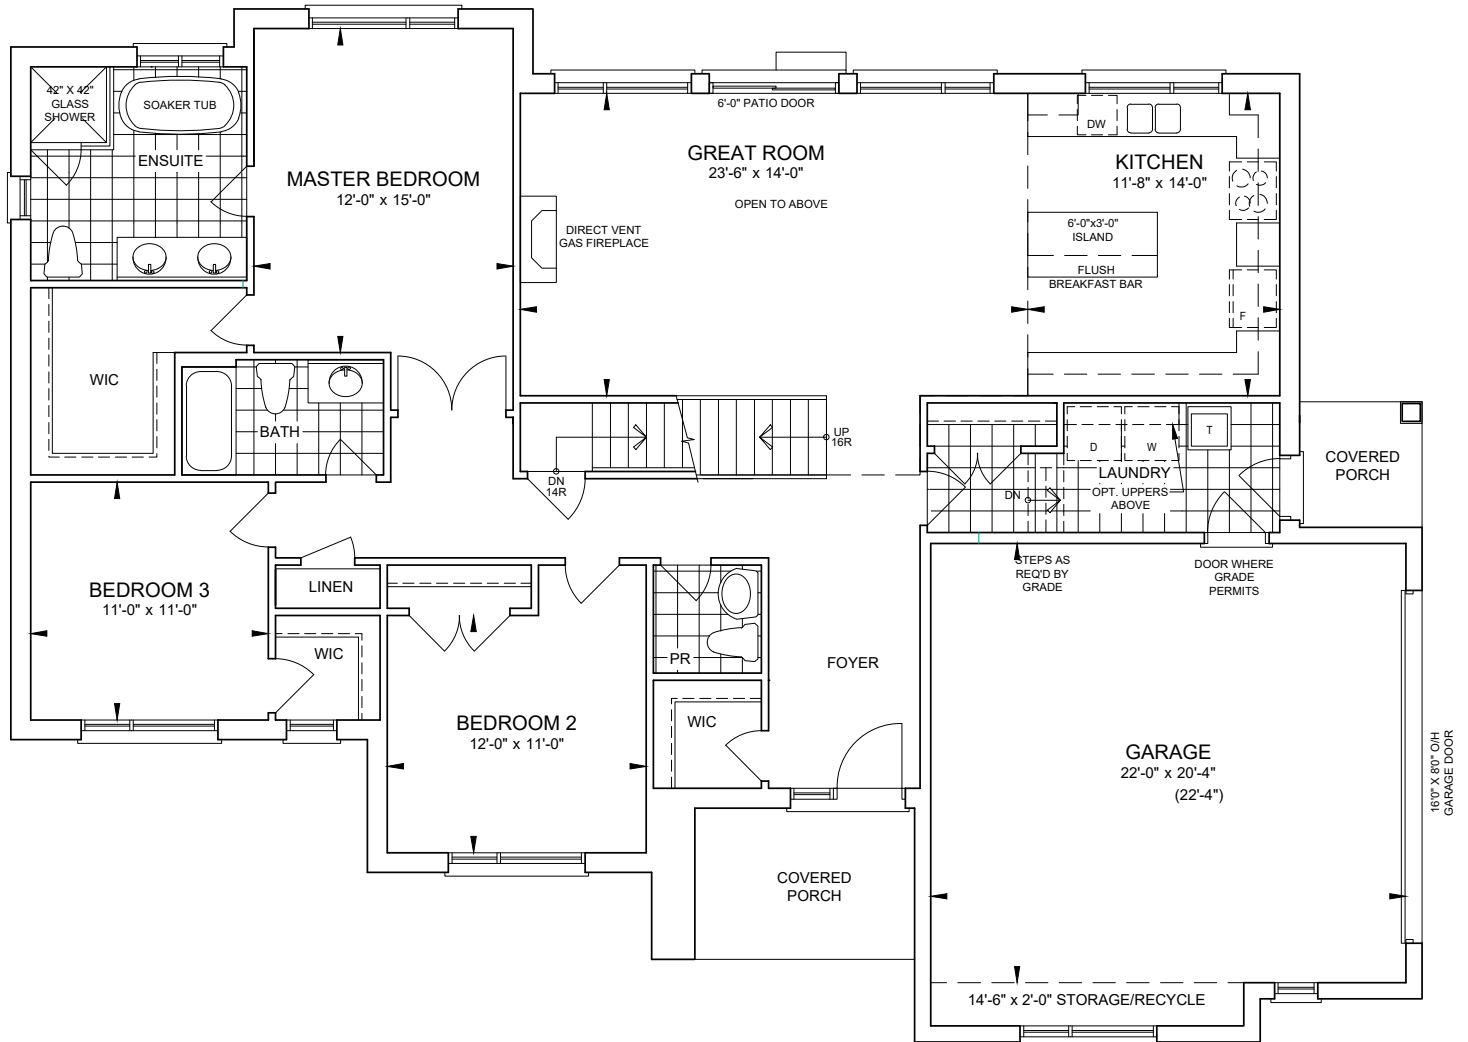

FOURTEEN
ESTATES

Bungalow L2

2372 sf.

Loft Floor Elev. B

myedenpark.ca

All prices, figures, sizes, specifications and information are subject to change without notice. All areas and stated dimensions are approximate. Mechanical location, actual usable floor space, living area and square footage may vary from stated floor area. Illustrations are artist's concept. E. & O. E.

 FOURTEEN
ESTATES

Bungalow L2

2372 sf.

Basement Elev. C

myedenpark.ca

All prices, figures, sizes, specifications and information are subject to change without notice. All areas and stated dimensions are approximate. Mechanical location, actual usable floor space, living area and square footage may vary from stated floor area. Illustrations are artist's concept. E. & O. E.

14 FOURTEEN
ESTATES

Bungalow L2

2372 sf.

Ground Floor Elev. C

myedenpark.ca

All prices, figures, sizes, specifications and information are subject to change without notice. All areas and stated dimensions are approximate. Mechanical location, actual usable floor space, living area and square footage may vary from stated floor area. Illustrations are artist's concept. E. & O. E.

FOURTEEN
ESTATES

Bungalow L2

2372 sf.

Loft Floor Elev. C

myedenpark.ca

All prices, figures, sizes, specifications and information are subject to change without notice. All areas and stated dimensions are approximate. Mechanical location, actual usable floor space, living area and square footage may vary from stated floor area. Illustrations are artist's concept. E. & O. E.