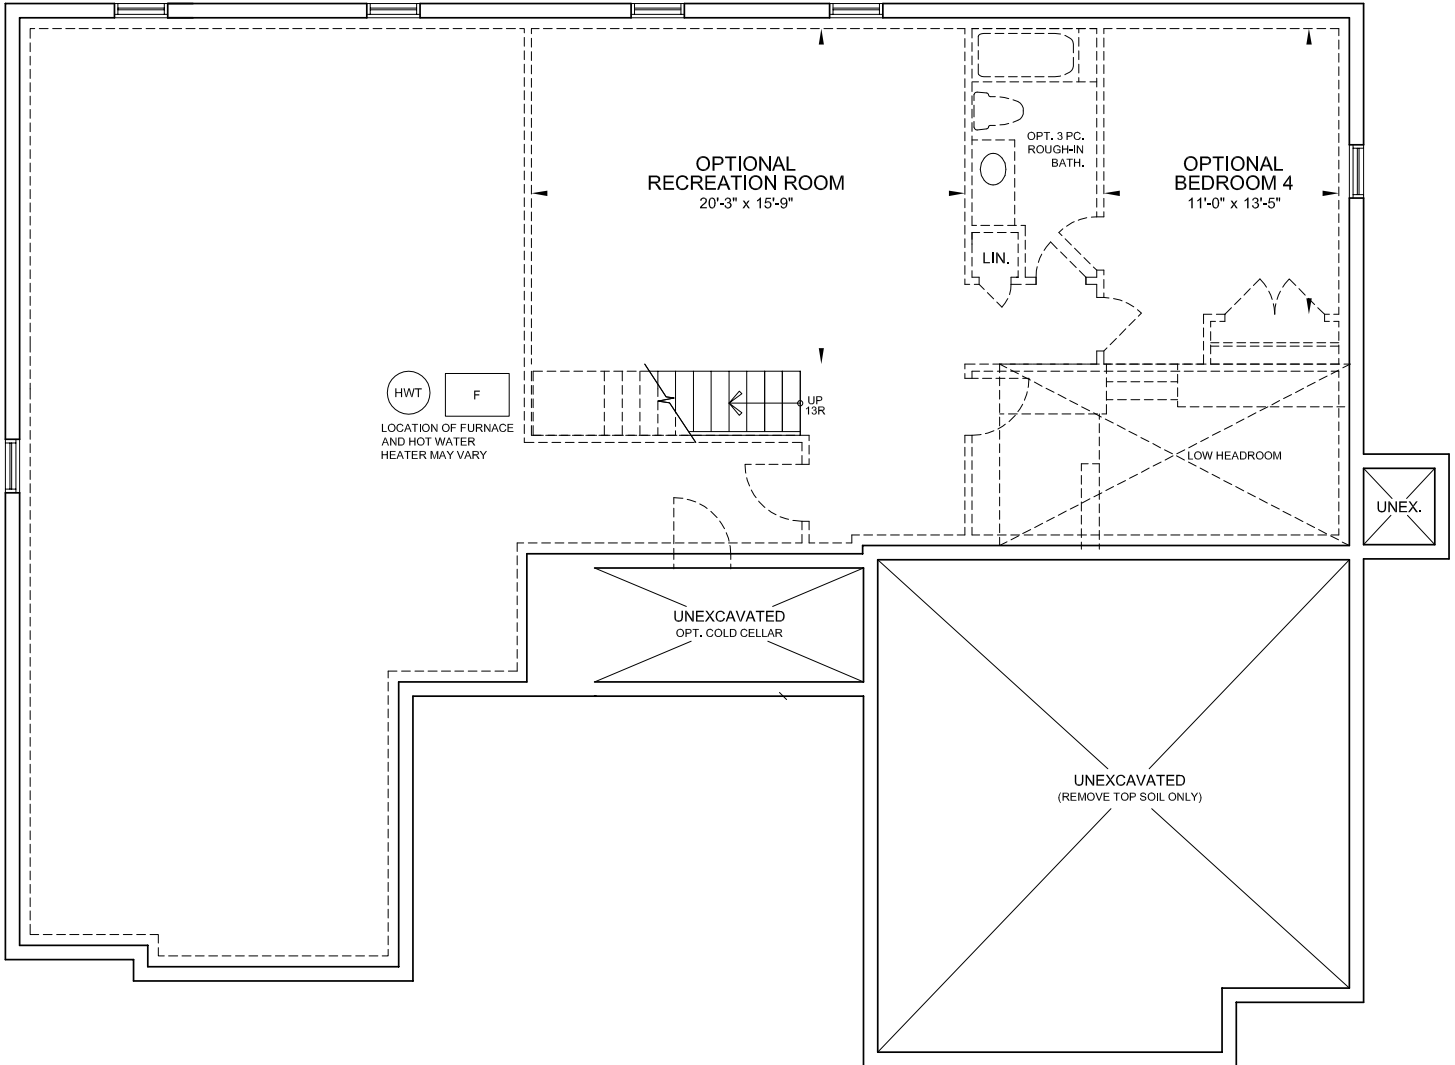

Bungalow L3

2595 sf.

Basement Elev. C

myedenpark.ca

All prices, figures, sizes, specifications and information are subject to change without notice. All areas and stated dimensions are approximate. Mechanical location, actual usable floor space, living area and square footage may vary from stated floor area. Illustrations are artist's concept. E. & O. E.

14 FOURTEEN
ESTATES