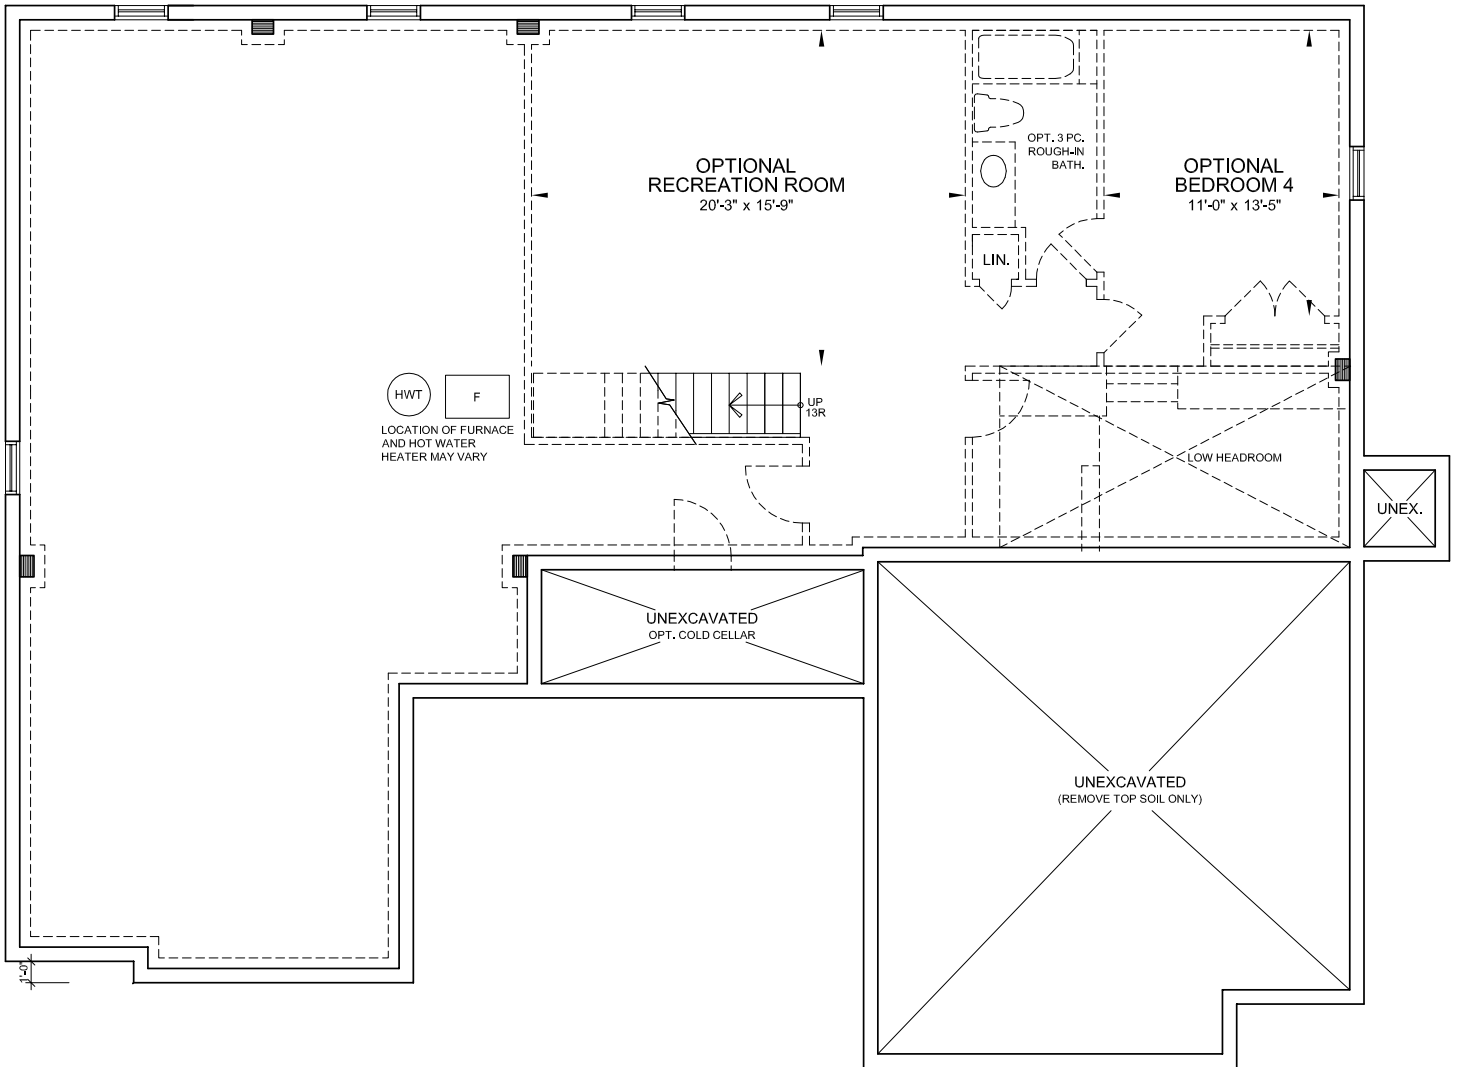

Bungalow L3

2595 sf.

Basement Elev. B

myedenpark.ca

All prices, figures, sizes, specifications and information are subject to change without notice. All areas and stated dimensions are approximate. Mechanical location, actual usable floor space, living area and square footage may vary from stated floor area. Illustrations are artist's concept. E. & O. E.

FOURTEEN
ESTATES