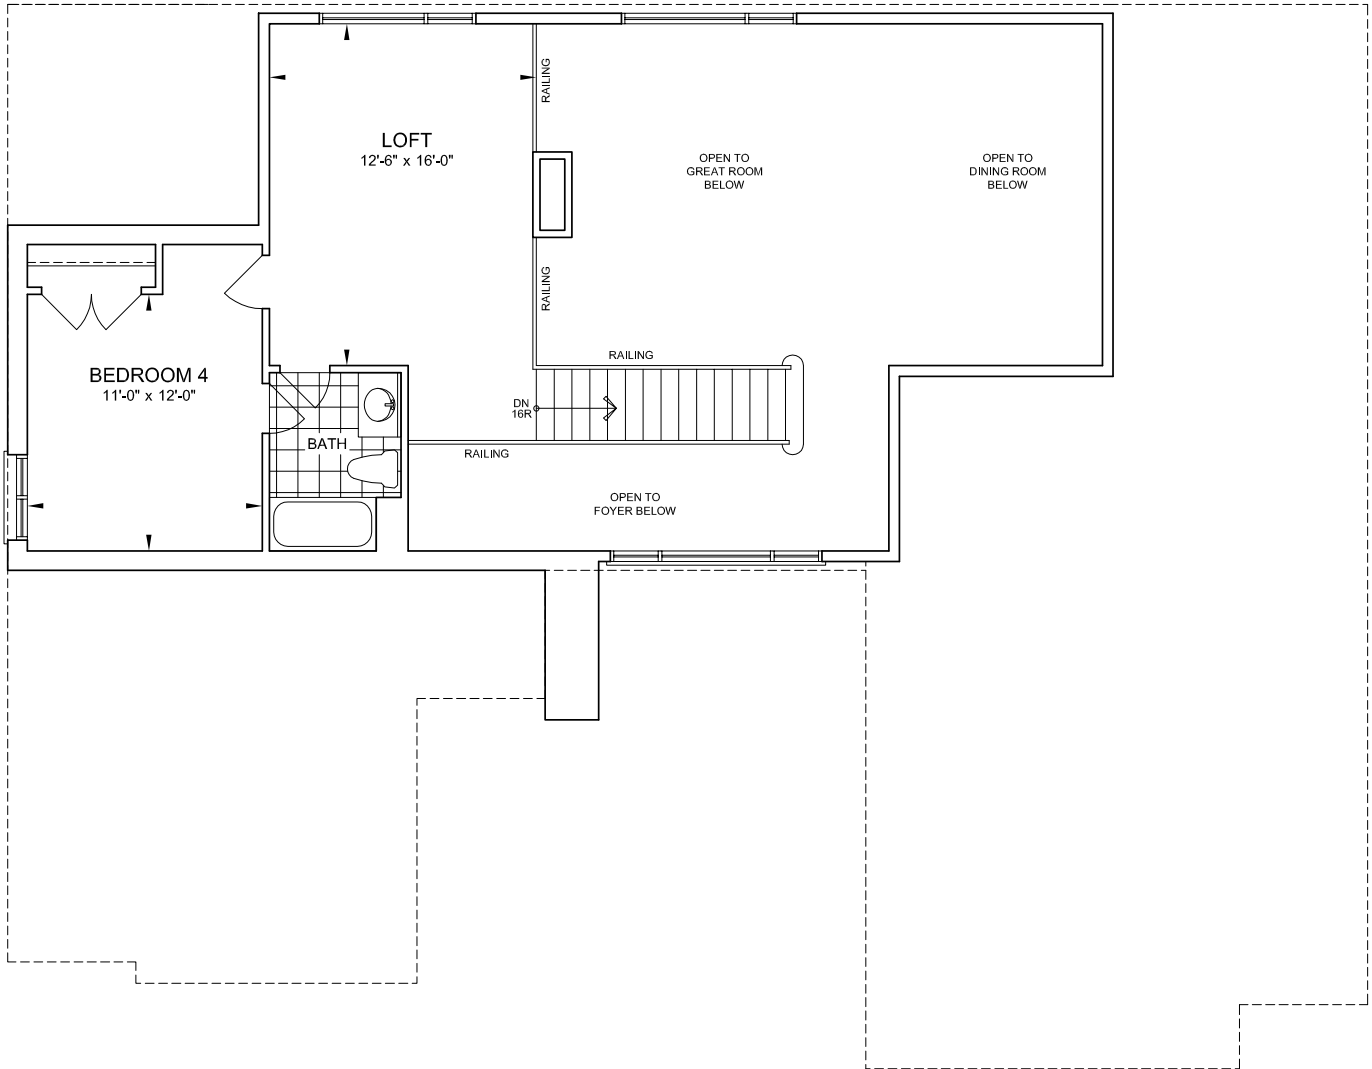

Ground Floor Elev. C

Bungalow L3

2595 sf.

Loft Floor Elev. C

myedenpark.ca

All prices, figures, sizes, specifications and information are subject to change without notice. All areas and stated dimensions are approximate. Mechanical location, actual usable floor space, living area and square footage may vary from stated floor area. Illustrations are artist's concept. E. & O. E.

FOURTEEN
ESTATES