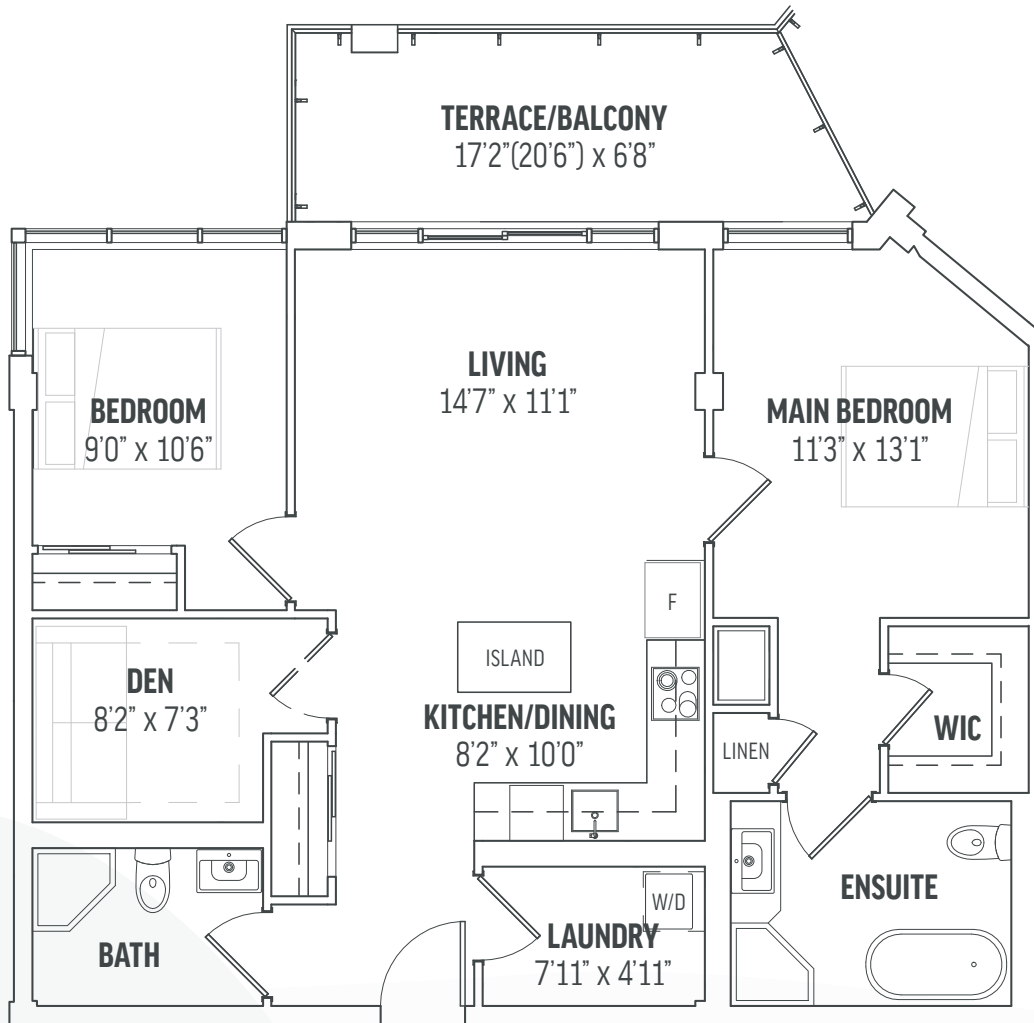

F1A LODGE

2 BED + DEN | 2 BATH
UNITS: 104, 207, 307, 407

1,017 SQ. FT.
OUTDOOR AREA 134 SQ. FT.

LEVEL 1

LEVEL 2

LEVEL 3

LEVEL 4

LAKESIDE[®] MUSKOKA