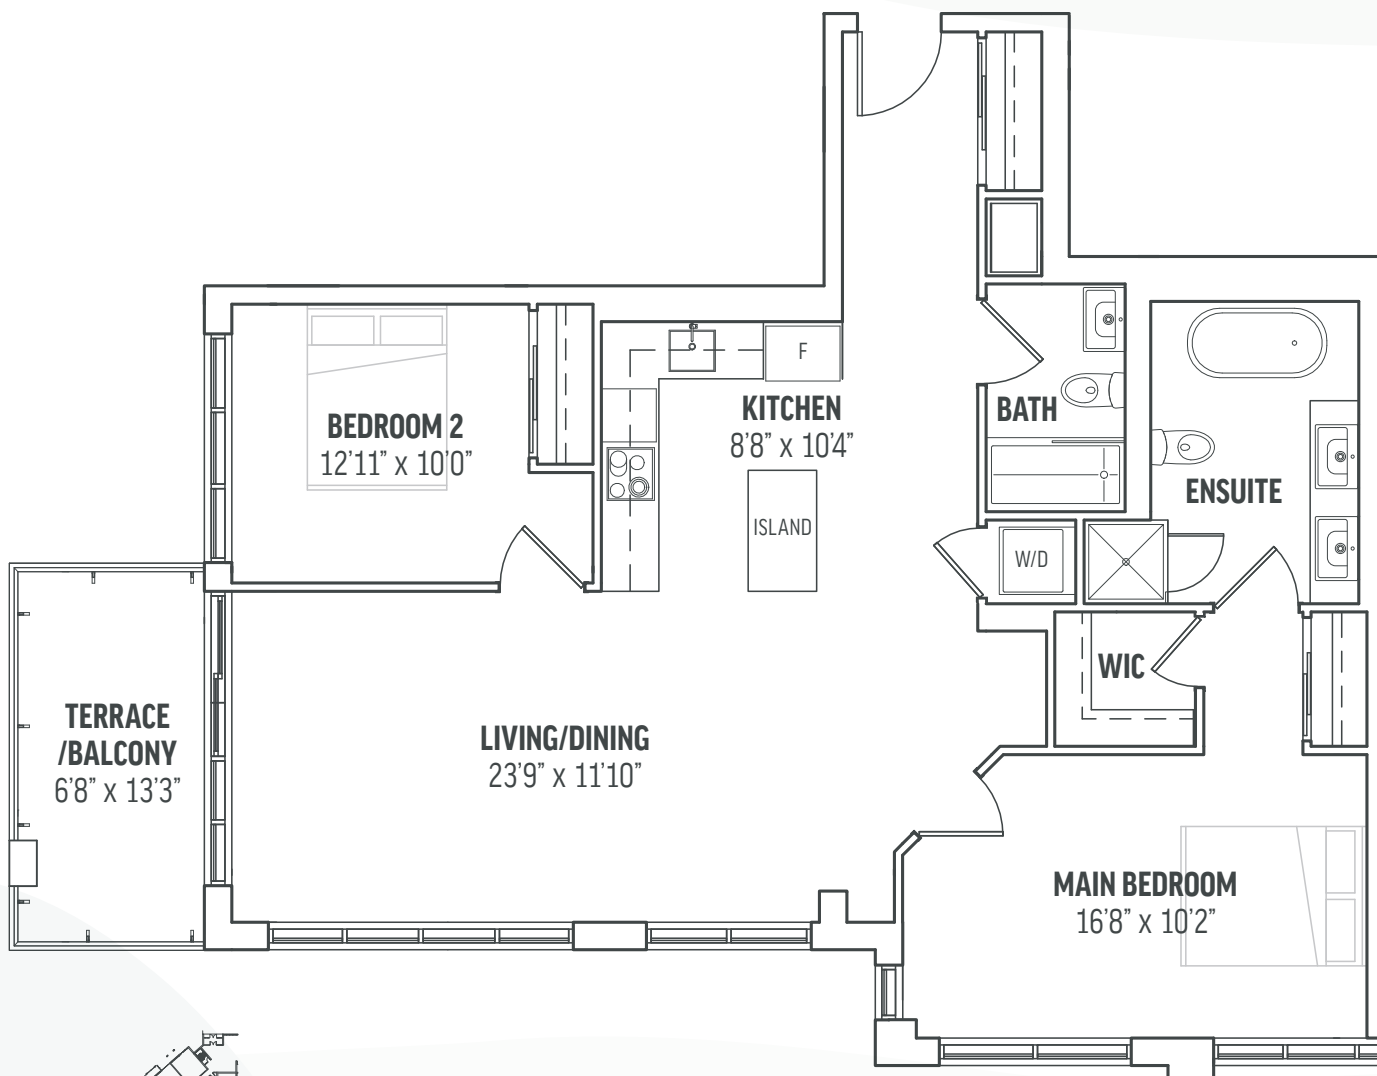

G2 BAYSVILLE

2 BED | 2 BATH

UNIT: 102

1,151 SQ. FT.

OUTDOOR AREA 97 SQ. FT.

LEVEL 1

LAKE SIDE[®] MUSKOKA

All prices, figures, sizes, specifications and information are subject to change without notice. All areas and stated dimensions are approximate. Mechanical location, actual usable floor space, living area and square footage may vary from stated floor area. E. & O. E. A2