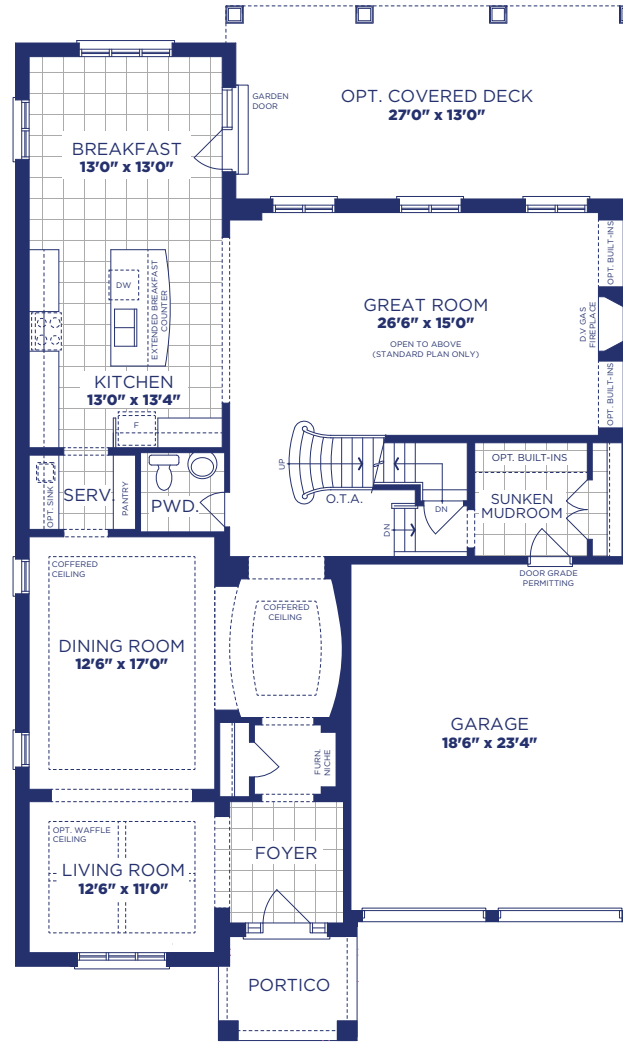

Today Model 5002 Elevation B
 3642 SQ. FT. | 4 Bedroom | 3.5 Bath

LOWER FLOOR PLAN, EL. 'B'

MAIN FLOOR PLAN, EL. 'B'

UPPER FLOOR PLAN, EL. 'B'