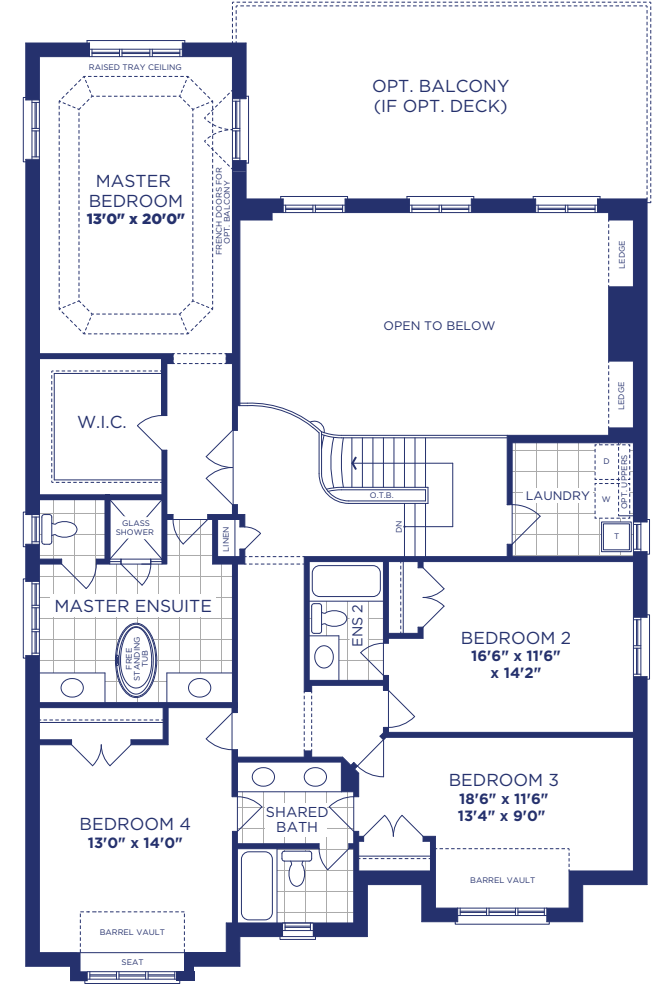

Today Model 5002 Elevation B
 3642 SQ. FT. | 4 Bedroom | 3.5 Bath

LOWER FLOOR PLAN, EL. 'B'

MAIN FLOOR PLAN, EL. 'B'

UPPER FLOOR PLAN, EL. 'B'