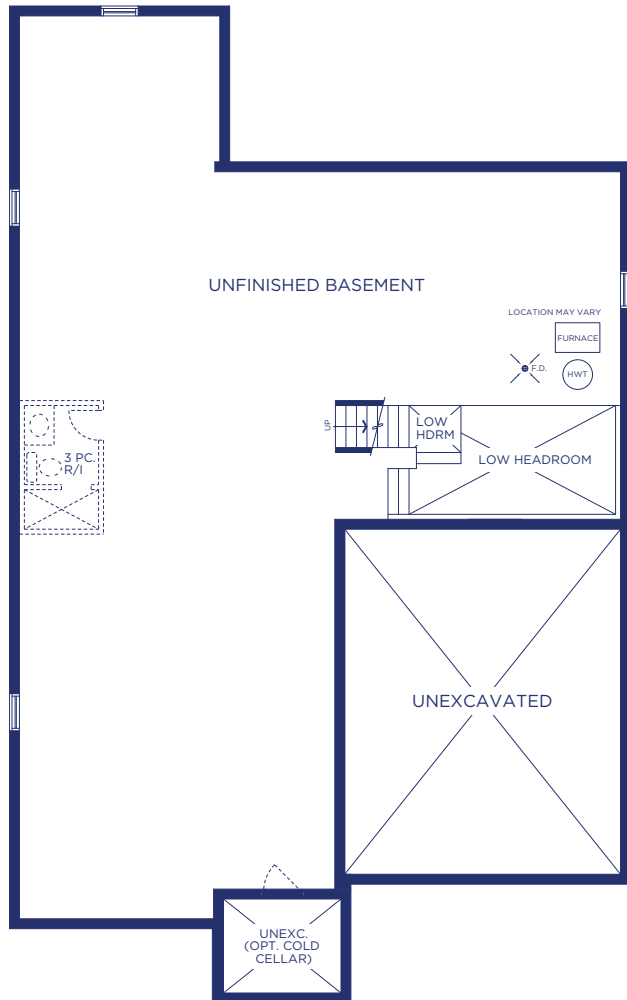

Today Model 5002 Elevation B
 3642 SQ. FT. | 4 Bedroom | 3.5 Bath

LOWER FLOOR PLAN, EL. 'B'

MAIN FLOOR PLAN, EL. 'B'

UPPER FLOOR PLAN, EL. 'B'