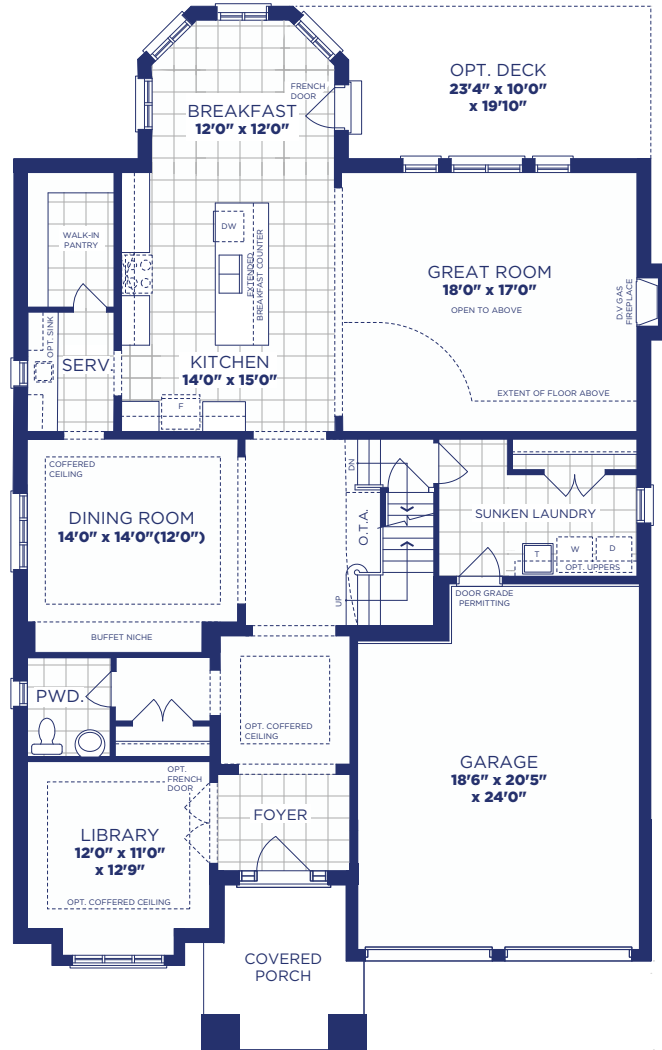

Share Model 5003 Elevation B
 3800 SQ. FT. | 4 Bedroom | 3.5 Bath

LOWER FLOOR PLAN, EL. 'B'

MAIN FLOOR PLAN, EL. 'B'

UPPER FLOOR PLAN, EL. 'B'