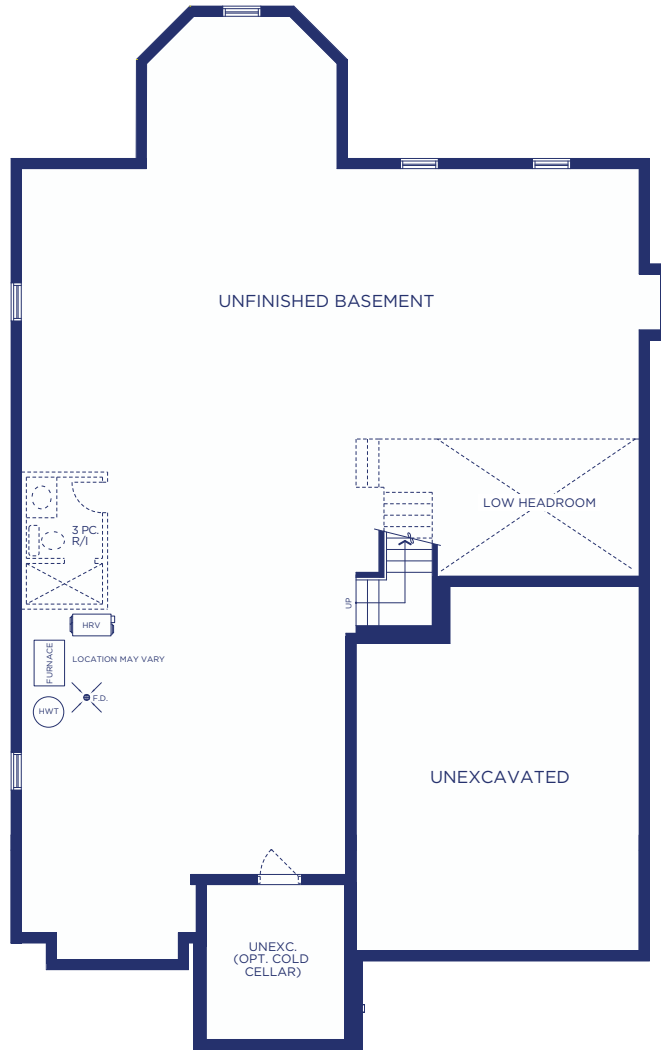

Share Model 5003 Elevation B
 3800 SQ. FT. | 4 Bedroom | 3.5 Bath

LOWER FLOOR PLAN, EL. 'B'

MAIN FLOOR PLAN, EL. 'B'

UPPER FLOOR PLAN, EL. 'B'