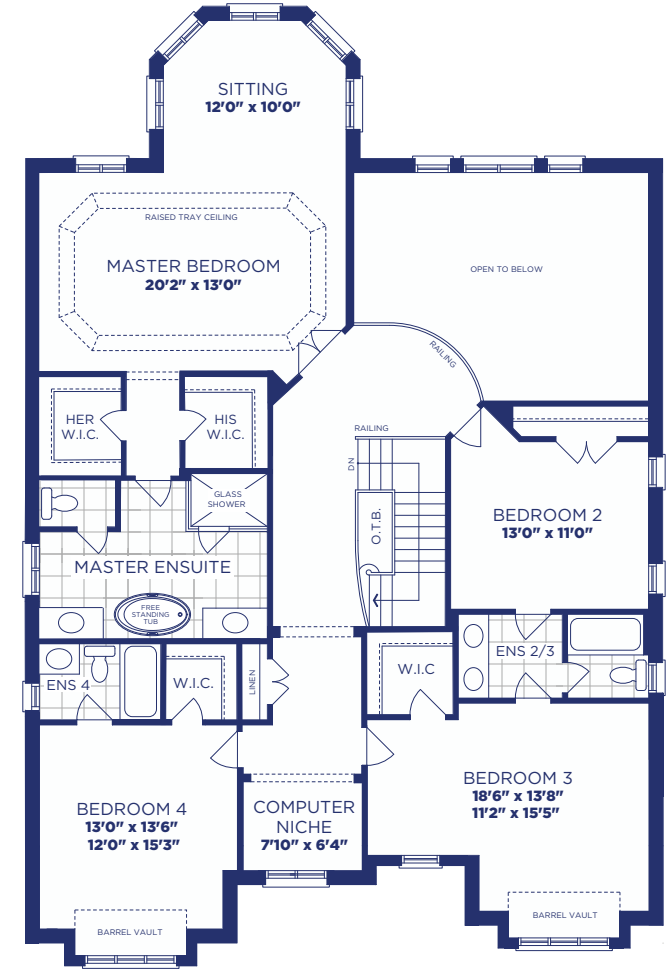

Share Model 5003 Elevation B
 3800 SQ. FT. | 4 Bedroom | 3.5 Bath

LOWER FLOOR PLAN, EL. 'B'

MAIN FLOOR PLAN, EL. 'B'

UPPER FLOOR PLAN, EL. 'B'