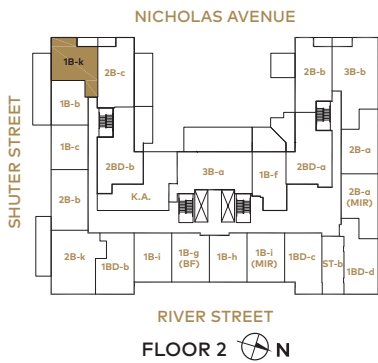

TERRACE ON FLOOR 2 ONLY
Indoor Area: 596 sq. ft.
Outdoor Area: 54 + 169 = 223 sq. ft.
Total Area: 819 sq. ft.

PROUDLY MANAGED BY

Daniels Gateway
RENTAL COMMUNITIES™

BUILT BY

Daniels
love where you live™