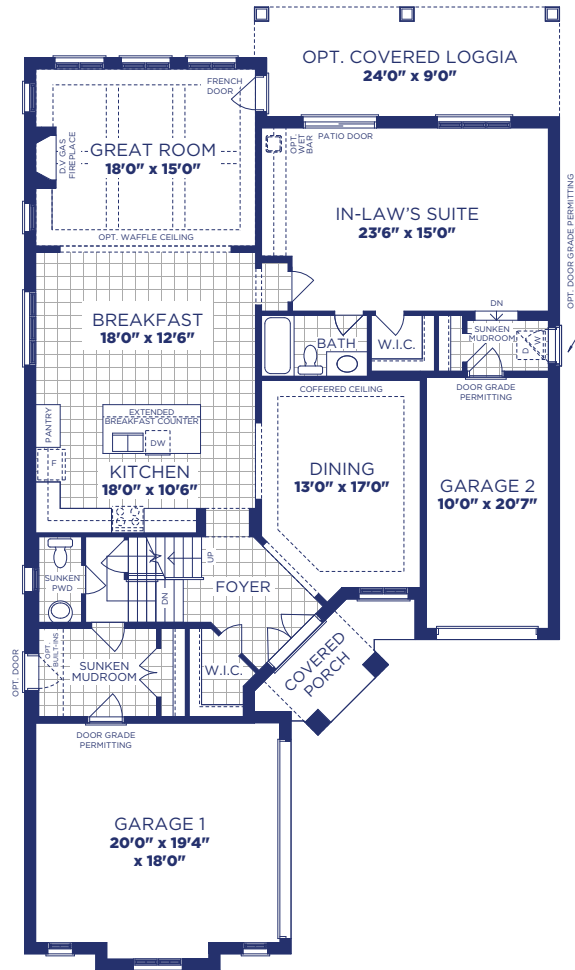

50' Flexhouz™ Model 5004 Elevation A

4227 SQ. FT. | STANDARD MAIN FLOOR 4 Bedroom | ALTERNATE MAIN FLOOR 5 Bedroom | 4.5 Bath

FEAT. FLEXHOUZ™

LOWER FLOOR PLAN, EL. 'A'

MAIN FLOOR PLAN, EL. 'A'

UPPER FLOOR PLAN, EL. 'A'

ALTERNATE MAIN FLOOR PLAN, EL. 'A'