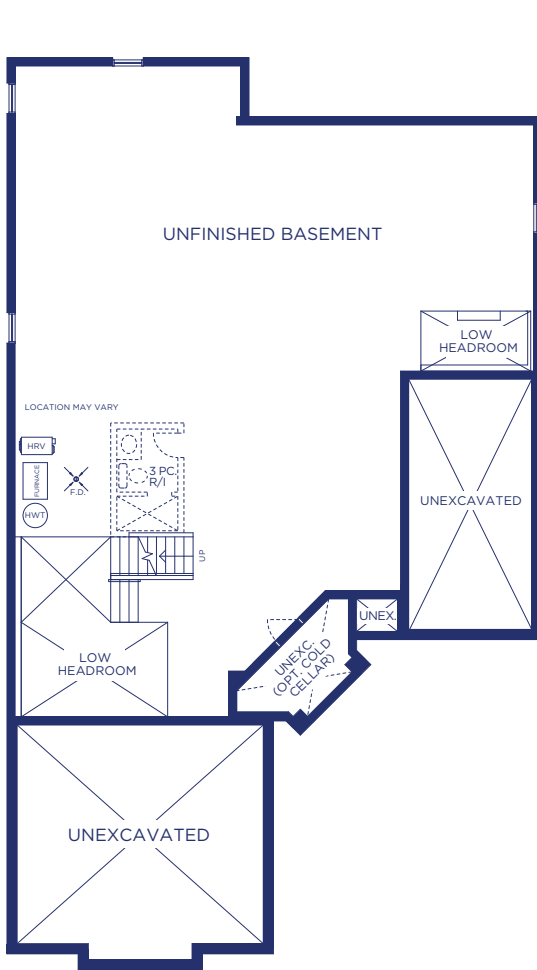

50' Flexhouz™ Model 5004 Elevation A

4227 SQ. FT. | STANDARD MAIN FLOOR 4 Bedroom | ALTERNATE MAIN FLOOR 5 Bedroom | 4.5 Bath

FEAT. FLEXHOUZ™

LOWER FLOOR PLAN, EL. 'A'

MAIN FLOOR PLAN, EL. 'A'

UPPER FLOOR PLAN, EL. 'A'

ALTERNATE MAIN FLOOR PLAN, EL. 'A'