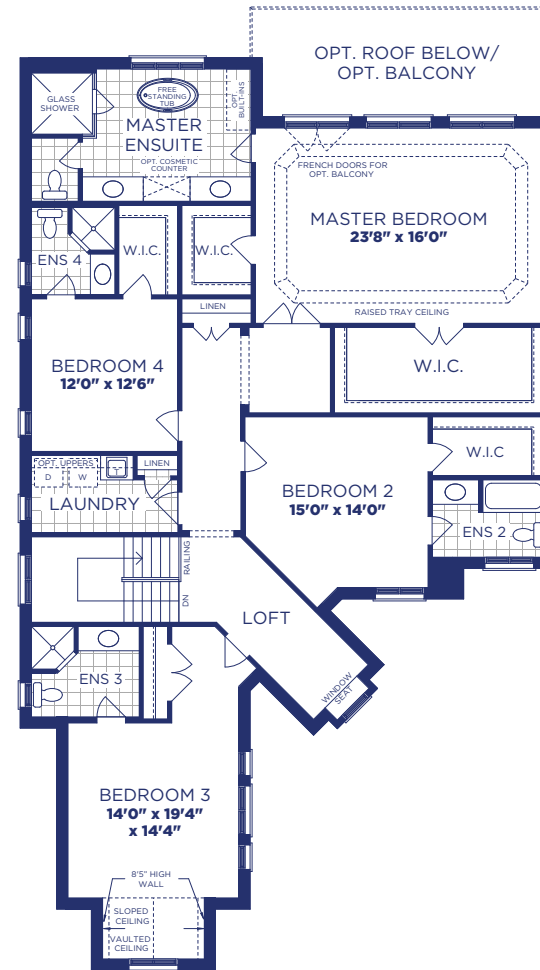

50' Flexhouz™ Model 5004 Elevation A

4227 SQ. FT. | STANDARD MAIN FLOOR 4 Bedroom | ALTERNATE MAIN FLOOR 5 Bedroom | 4.5 Bath

FEAT. FLEXHOUZ™

LOWER FLOOR PLAN, EL. 'A'

MAIN FLOOR PLAN, EL. 'A'

UPPER FLOOR PLAN, EL. 'A'

ALTERNATE MAIN FLOOR PLAN, EL. 'A'