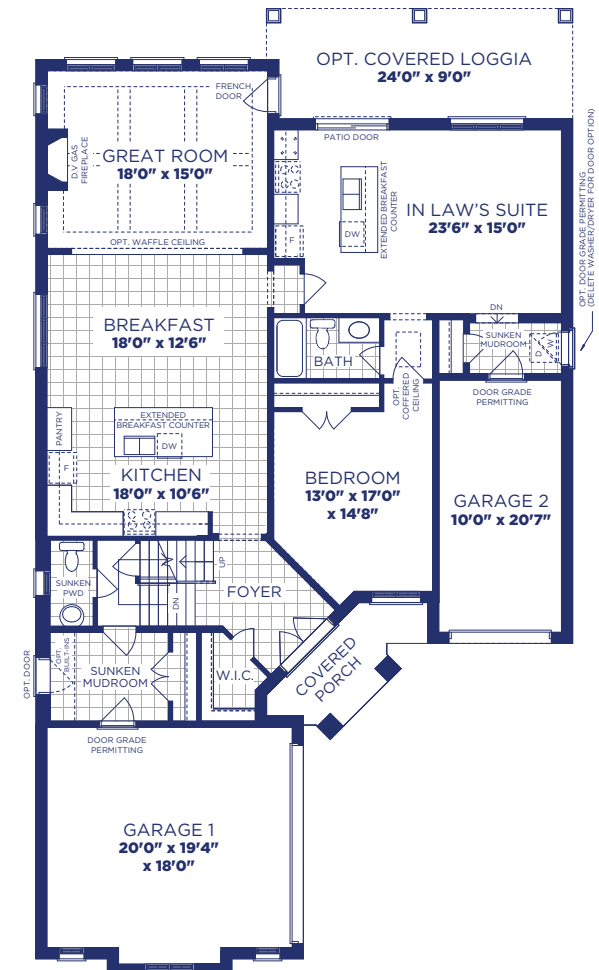

50' Flexhouz™ Model 5004 Elevation A

4227 SQ. FT. | STANDARD MAIN FLOOR 4 Bedroom | ALTERNATE MAIN FLOOR 5 Bedroom | 4.5 Bath

FEAT. FLEXHOUZ™

LOWER FLOOR PLAN, EL. 'A'

MAIN FLOOR PLAN, EL. 'A'

UPPER FLOOR PLAN, EL. 'A'

ALTERNATE MAIN FLOOR PLAN, EL. 'A'