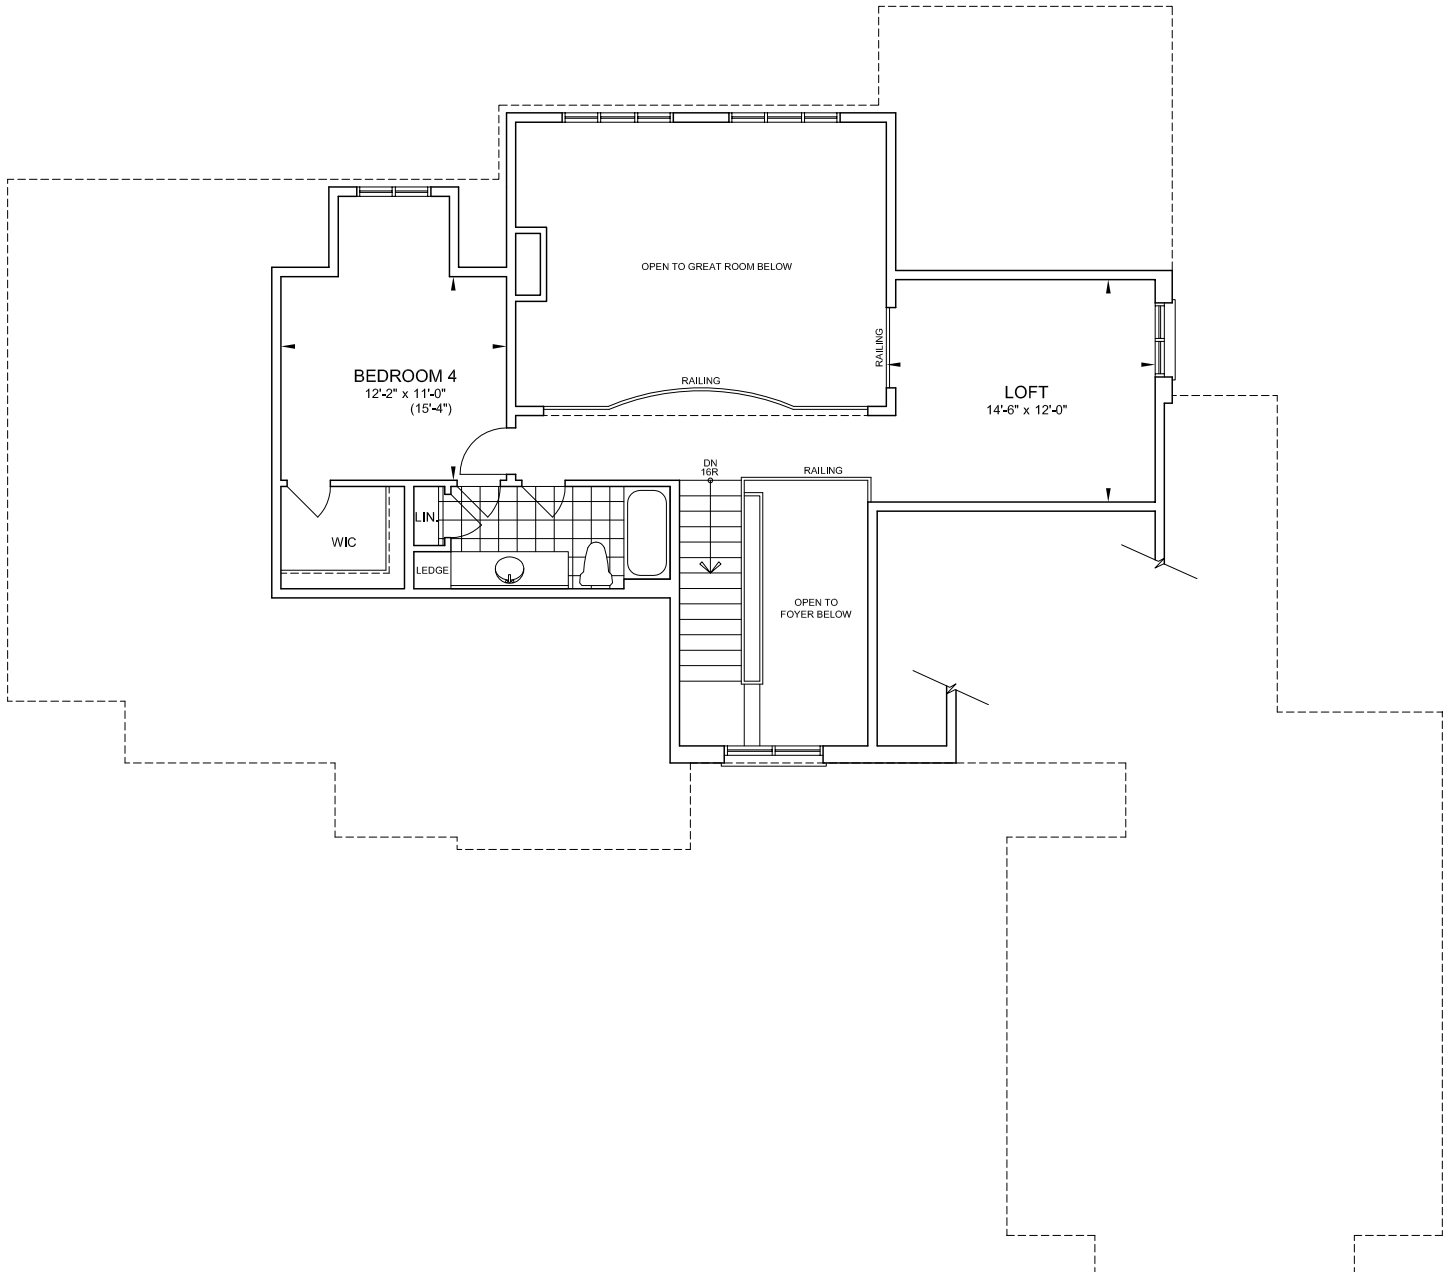

Bungalow L5

3205 sf.

Elevation B

Elevation B
3205 sf.

Elevation C
3133 sf.

myedenpark.ca

All prices, figures, sizes, specifications and information are subject to change without notice. All areas and stated dimensions are approximate. Mechanical location, actual usable floor space, living area and square footage may vary from stated floor area. Illustrations are artist's concept. E. & O. E.

FOURTEEN
ESTATES

Bungalow L5

3205 sf.

Basement Elev. B

Bungalow L5

3205 sf.

Ground Floor Elev. B

Bungalow L5

3205 sf.

Loft Floor Elev. B

myedenpark.ca

All prices, figures, sizes, specifications and information are subject to change without notice. All areas and stated dimensions are approximate. Mechanical location, actual usable floor space, living area and square footage may vary from stated floor area. Illustrations are artist's concept. E. & O. E.

14 FOURTEEN
ESTATES

Bungalow L5

3133 sf.

Basement Elev. C

Bungalow L5

3133 sf.

Ground Floor Elev. C

myedenpark.ca