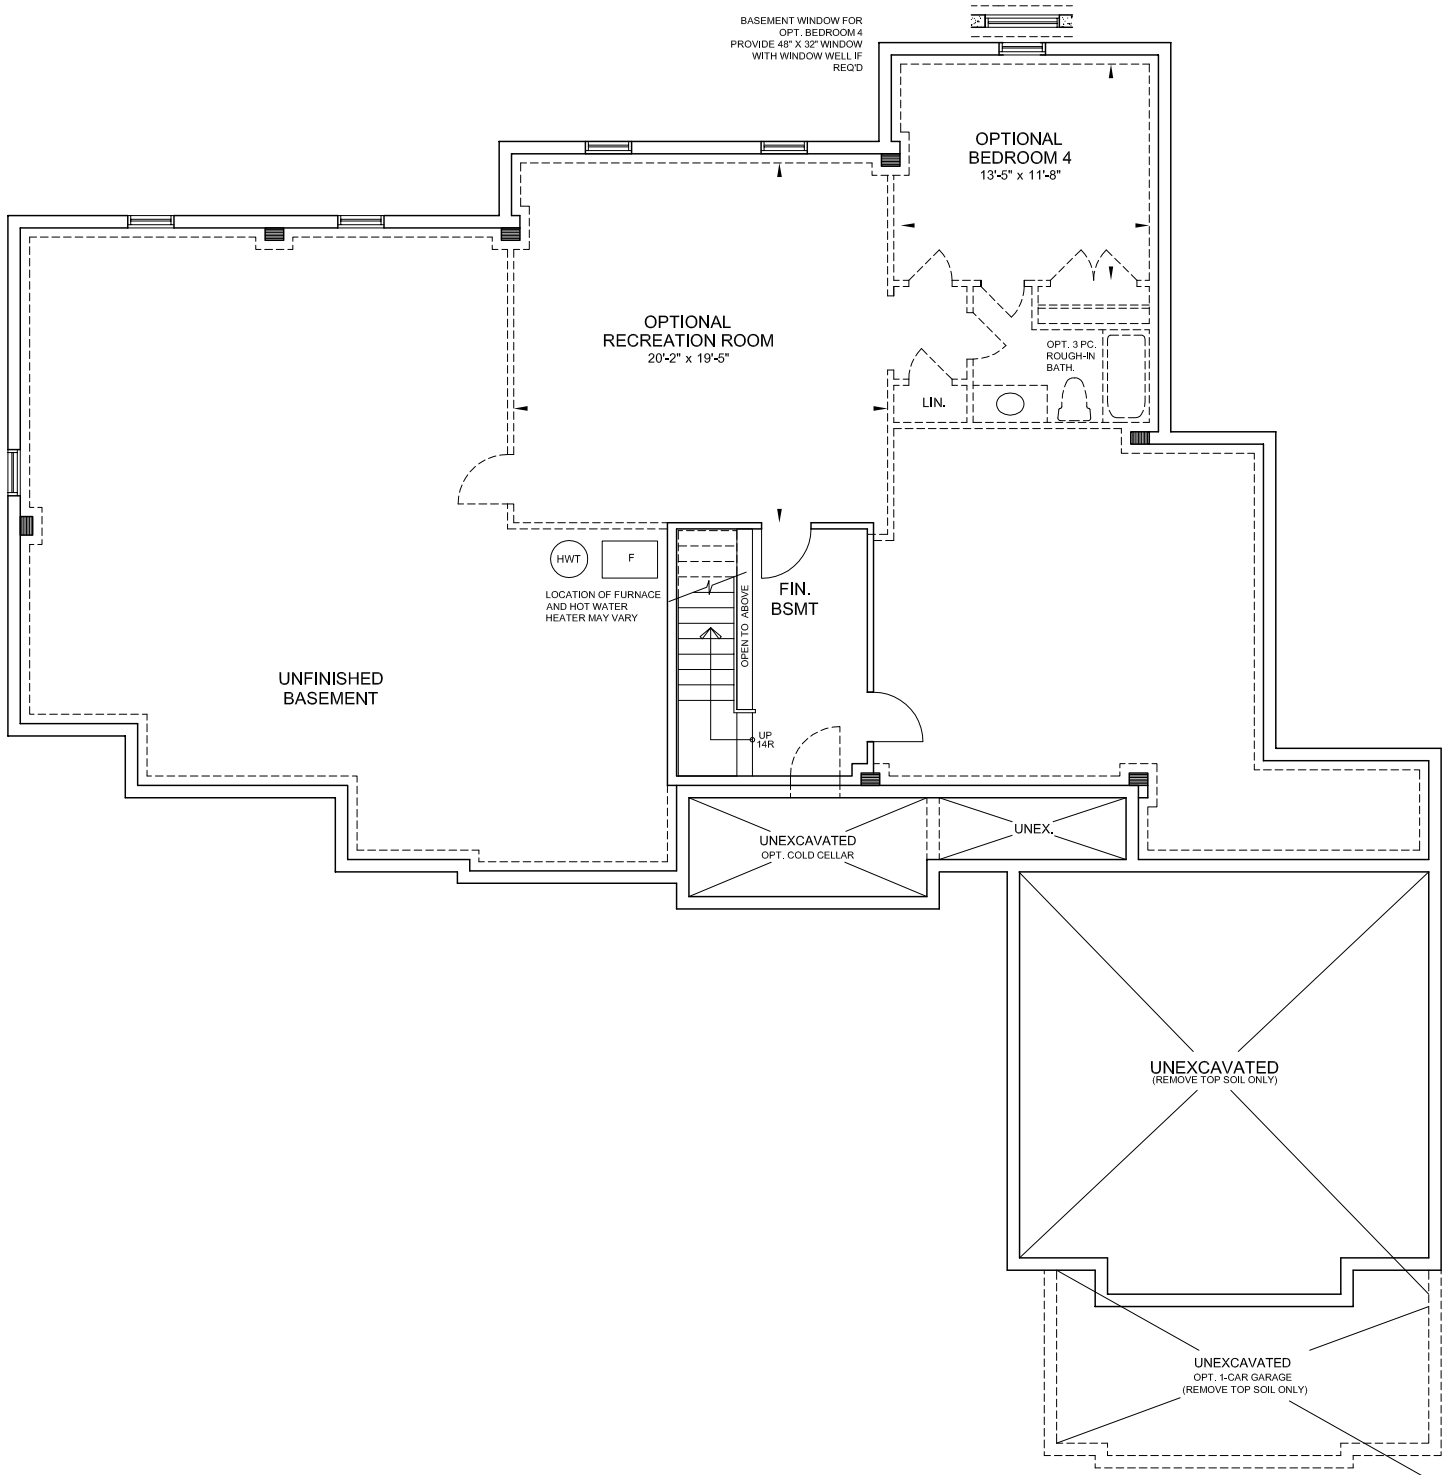

Bungalow L5

3205 sf.

Elevation B

Elevation B
3205 sf.

Elevation C
3133 sf.

myedenpark.ca

All prices, figures, sizes, specifications and information are subject to change without notice. All areas and stated dimensions are approximate. Mechanical location, actual usable floor space, living area and square footage may vary from stated floor area. Illustrations are artist's concept. E. & O. E.

FOURTEEN
ESTATES

Bungalow L5

3205 sf.

Basement Elev. B

Bungalow L5

3205 sf.

Ground Floor Elev. B

Bungalow L5

3205 sf.

Loft Floor Elev. B

myedenpark.ca

All prices, figures, sizes, specifications and information are subject to change without notice. All areas and stated dimensions are approximate. Mechanical location, actual usable floor space, living area and square footage may vary from stated floor area. Illustrations are artist's concept. E. & O. E.