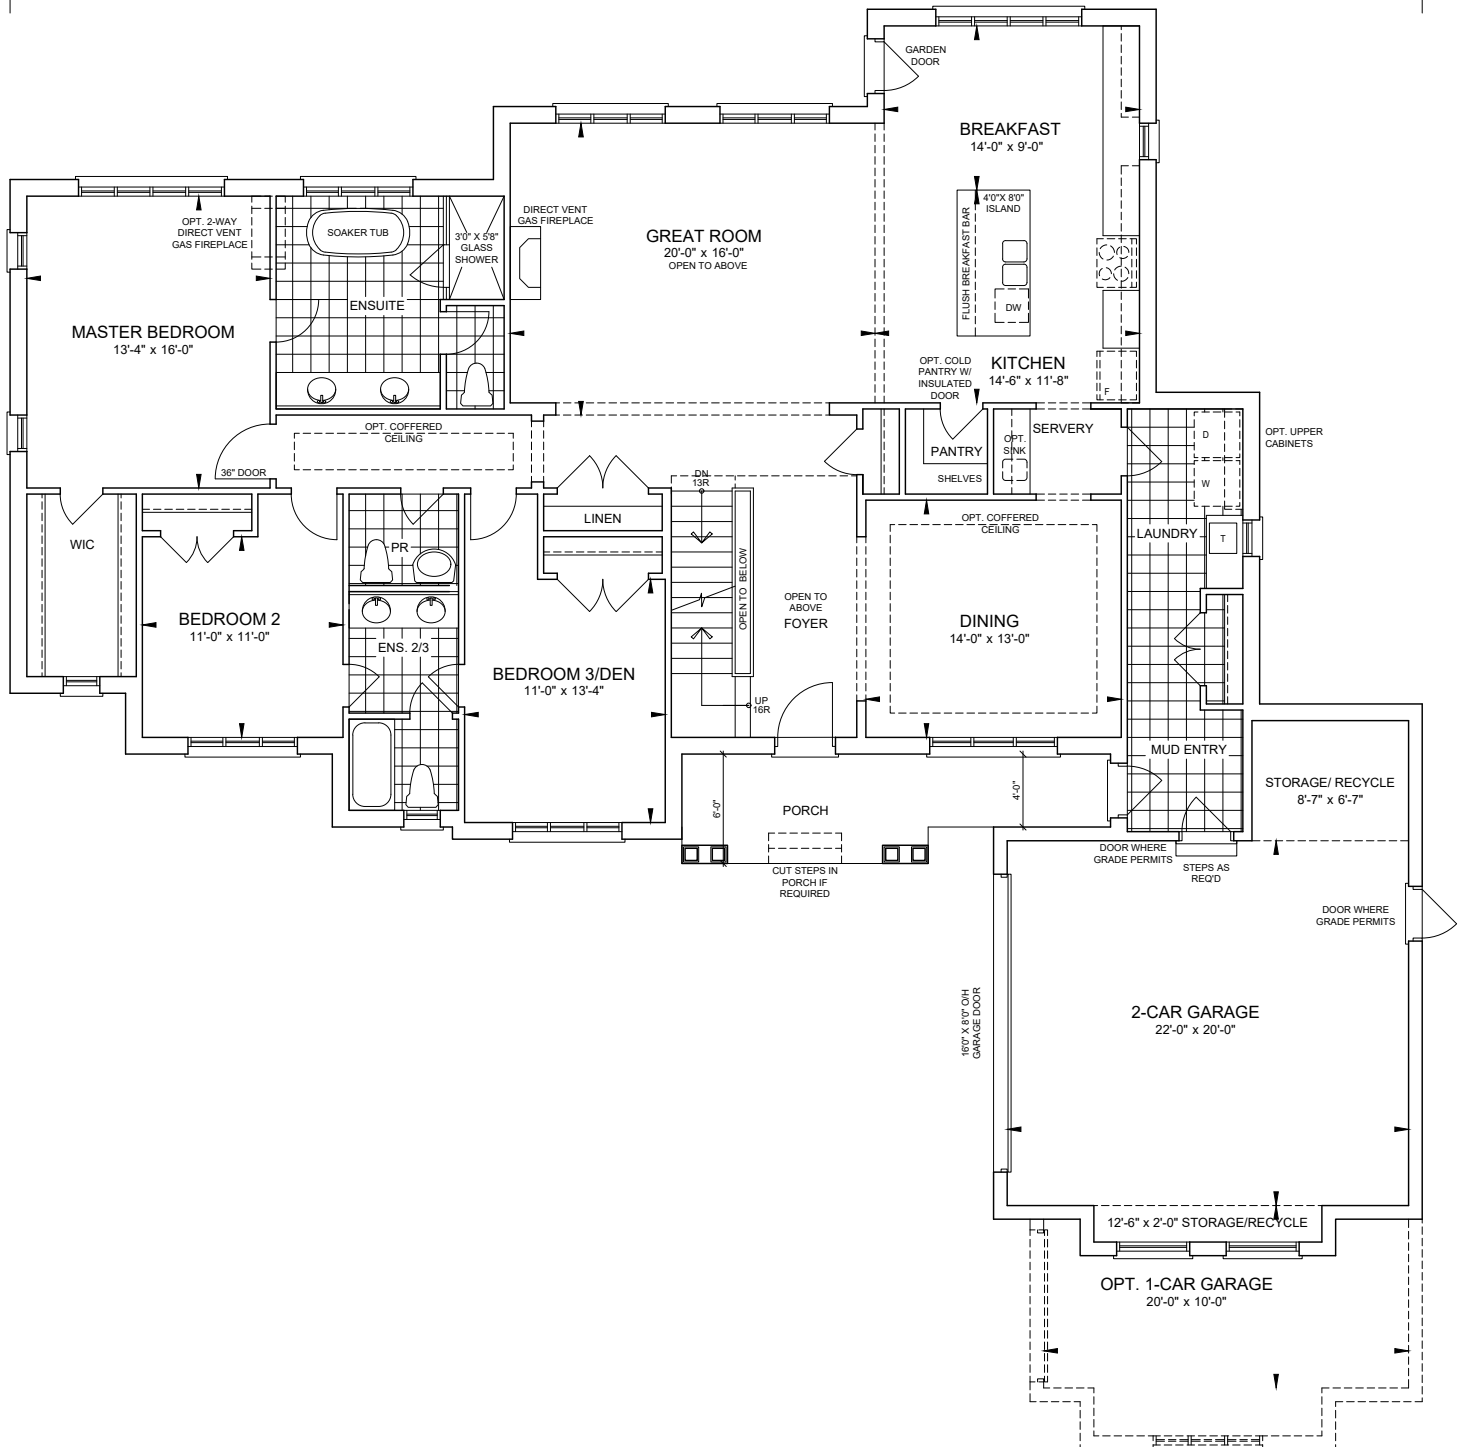

Bungalow L5

3205 sf.

Elevation B

Elevation B
3205 sf.

Elevation C
3133 sf.

myedenpark.ca

All prices, figures, sizes, specifications and information are subject to change without notice. All areas and stated dimensions are approximate. Mechanical location, actual usable floor space, living area and square footage may vary from stated floor area. Illustrations are artist's concept. E. & O. E.

FOURTEEN
ESTATES

Bungalow L5

3205 sf.

Basement Elev. B

Bungalow L5

3205 sf.

Ground Floor Elev. B

Bungalow L5

3205 sf.

Loft Floor Elev. B

myedenpark.ca

All prices, figures, sizes, specifications and information are subject to change without notice. All areas and stated dimensions are approximate. Mechanical location, actual usable floor space, living area and square footage may vary from stated floor area. Illustrations are artist's concept. E. & O. E.

14 FOURTEEN
ESTATES

Bungalow L5

3133 sf.

Basement Elev. C

Bungalow L5

3133 sf.

Ground Floor Elev. C

myedenpark.ca