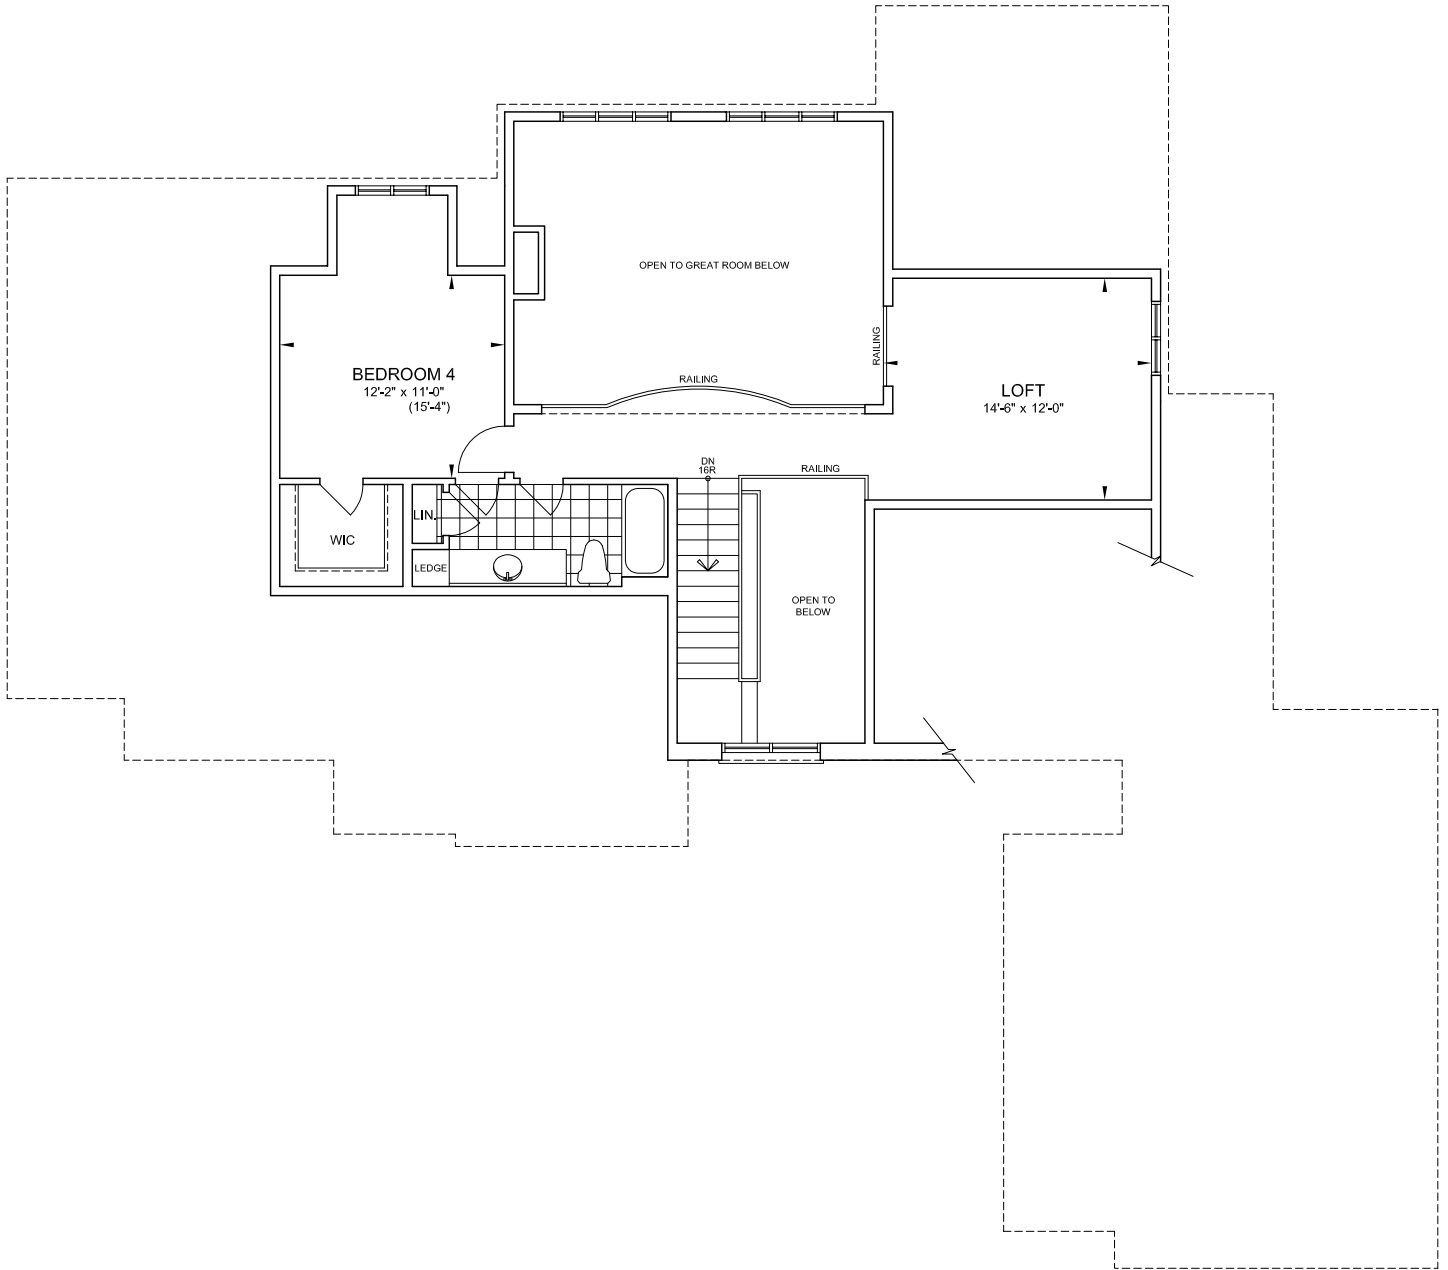

Bungalow L5

3205 sf.

Elevation B

Elevation B
3205 sf.

Elevation C
3133 sf.

myedenpark.ca

All prices, figures, sizes, specifications and information are subject to change without notice. All areas and stated dimensions are approximate. Mechanical location, actual usable floor space, living area and square footage may vary from stated floor area. Illustrations are artist's concept. E. & O. E.

14 FOURTEEN
ESTATES

Bungalow L5

3133 sf.

Basement Elev. C

Bungalow L5

3133 sf.

Ground Floor Elev. C

myedenpark.ca

All prices, figures, sizes, specifications and information are subject to change without notice. All areas and stated dimensions are approximate. Mechanical location, actual usable floor space, living area and square footage may vary from stated floor area. Illustrations are artist's concept. E. & O. E.

FOURTEEN
ESTATES

Bungalow L5

3133 sf.

Loft Floor Elev. C

myedenpark.ca

All prices, figures, sizes, specifications and information are subject to change without notice. All areas and stated dimensions are approximate. Mechanical location, actual usable floor space, living area and square footage may vary from stated floor area. Illustrations are artist's concept. E. & O. E.