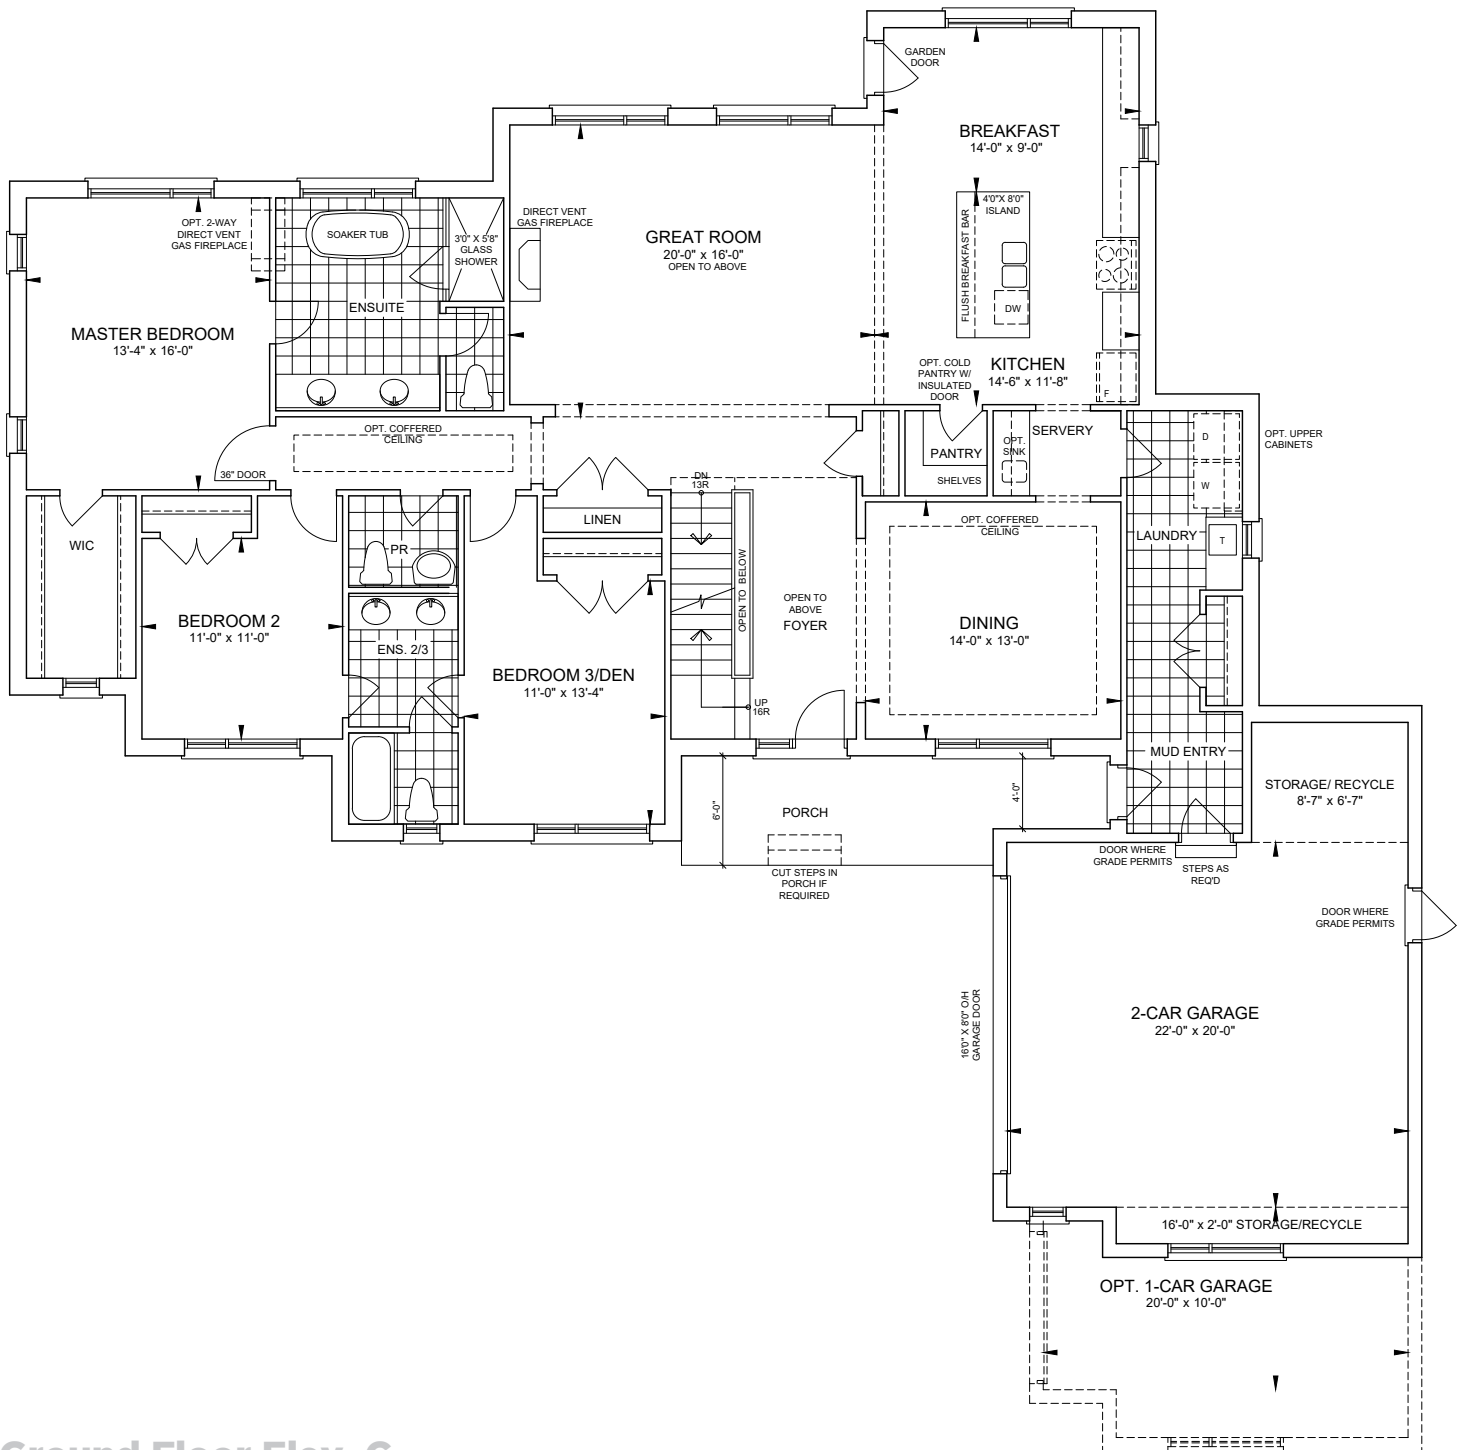

Bungalow L5

3205 sf.

Elevation B

Elevation B
3205 sf.

Elevation C
3133 sf.

myedenpark.ca

All prices, figures, sizes, specifications and information are subject to change without notice. All areas and stated dimensions are approximate. Mechanical location, actual usable floor space, living area and square footage may vary from stated floor area. Illustrations are artist's concept. E. & O. E.

14 FOURTEEN
ESTATES

Bungalow L5

3133 sf.

Basement Elev. C

Bungalow L5

3133 sf.

Ground Floor Elev. C

myedenpark.ca

All prices, figures, sizes, specifications and information are subject to change without notice. All areas and stated dimensions are approximate. Mechanical location, actual usable floor space, living area and square footage may vary from stated floor area. Illustrations are artist's concept. E. & O. E.

FOURTEEN
ESTATES

Bungalow L5

3133 sf.

Loft Floor Elev. C

myedenpark.ca

All prices, figures, sizes, specifications and information are subject to change without notice. All areas and stated dimensions are approximate. Mechanical location, actual usable floor space, living area and square footage may vary from stated floor area. Illustrations are artist's concept. E. & O. E.