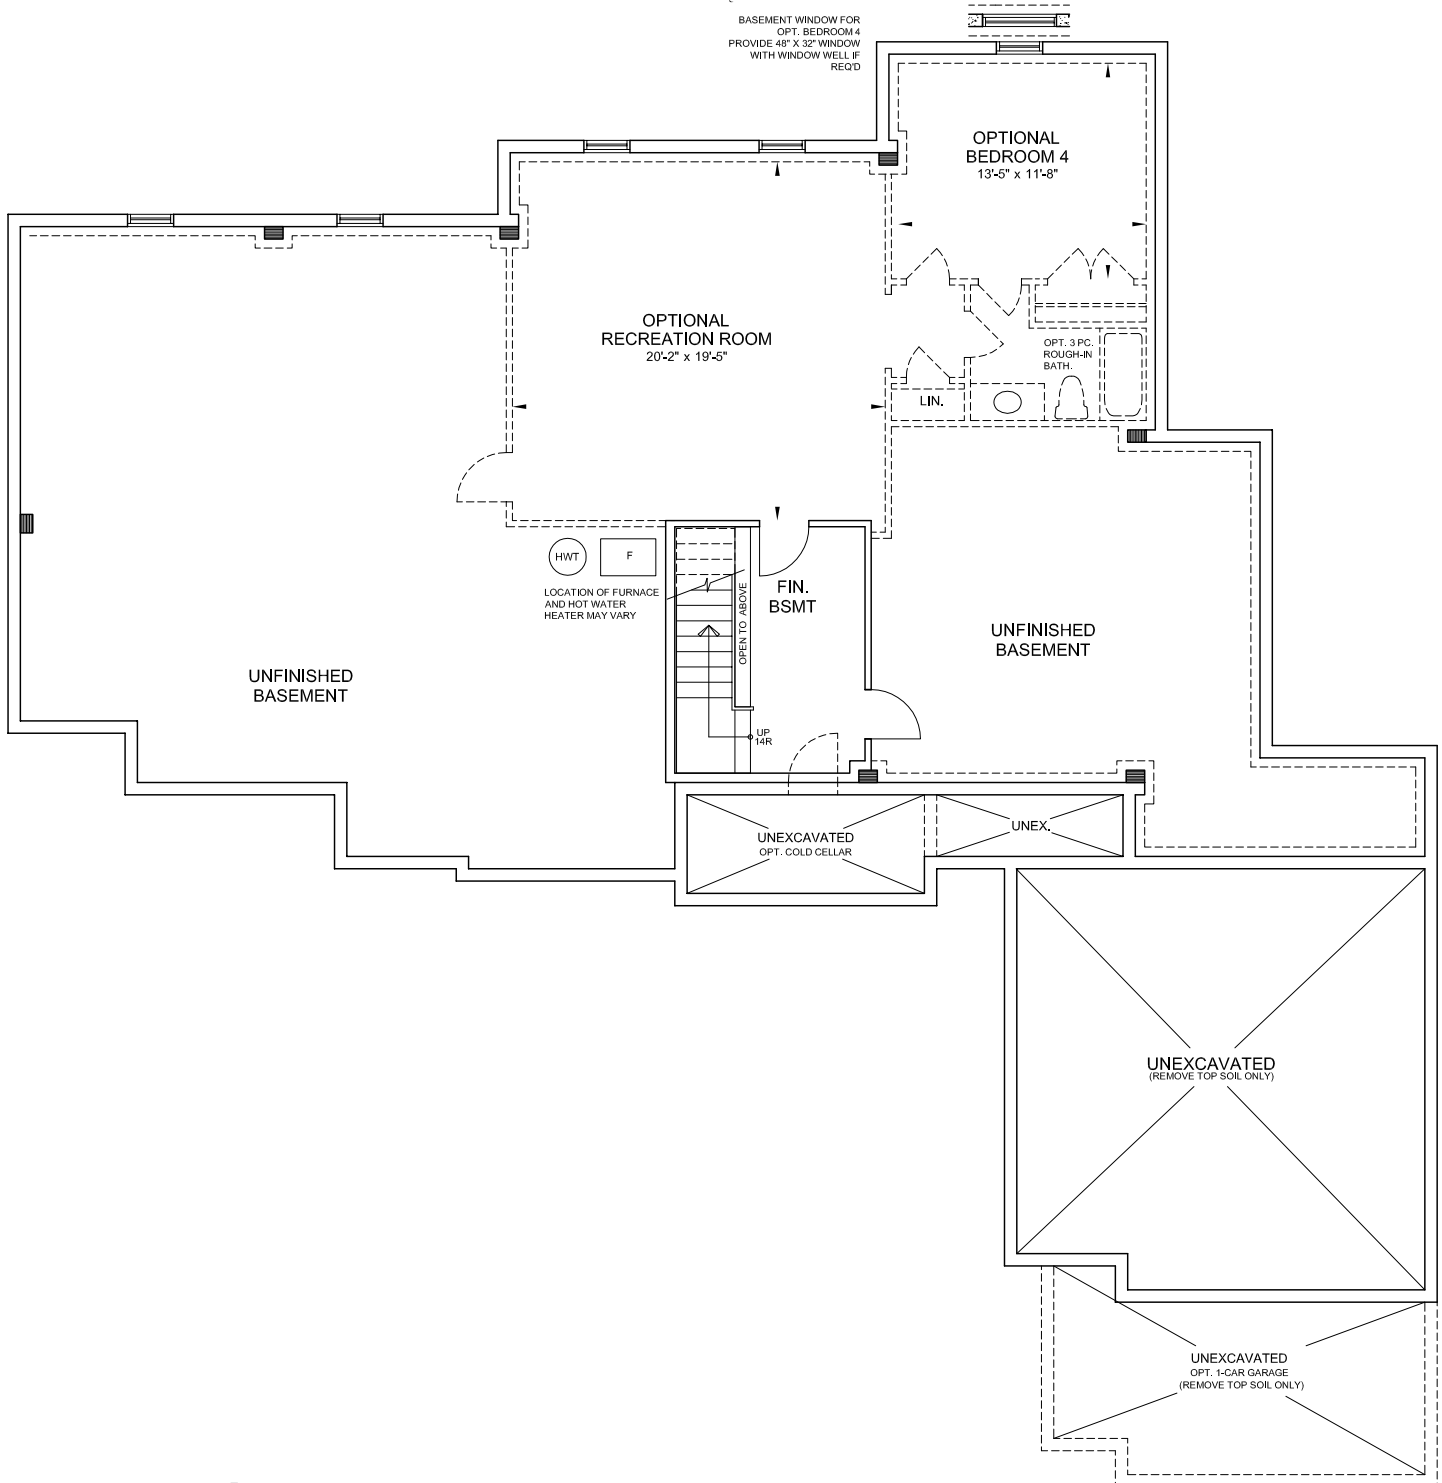

Bungalow L5

3205 sf.

Elevation B

Elevation B
3205 sf.

Elevation C
3133 sf.

myedenpark.ca

All prices, figures, sizes, specifications and information are subject to change without notice. All areas and stated dimensions are approximate. Mechanical location, actual usable floor space, living area and square footage may vary from stated floor area. Illustrations are artist's concept. E. & O. E.

FOURTEEN
ESTATES

Bungalow L5

3205 sf.

Basement Elev. B

Bungalow L5

3205 sf.

Ground Floor Elev. B

Bungalow L5

3205 sf.

Loft Floor Elev. B

myedenpark.ca

All prices, figures, sizes, specifications and information are subject to change without notice. All areas and stated dimensions are approximate. Mechanical location, actual usable floor space, living area and square footage may vary from stated floor area. Illustrations are artist's concept. E. & O. E.

14 FOURTEEN
ESTATES

Bungalow L5

3133 sf.

Basement Elev. C

Bungalow L5

3133 sf.

Ground Floor Elev. C

myedenpark.ca