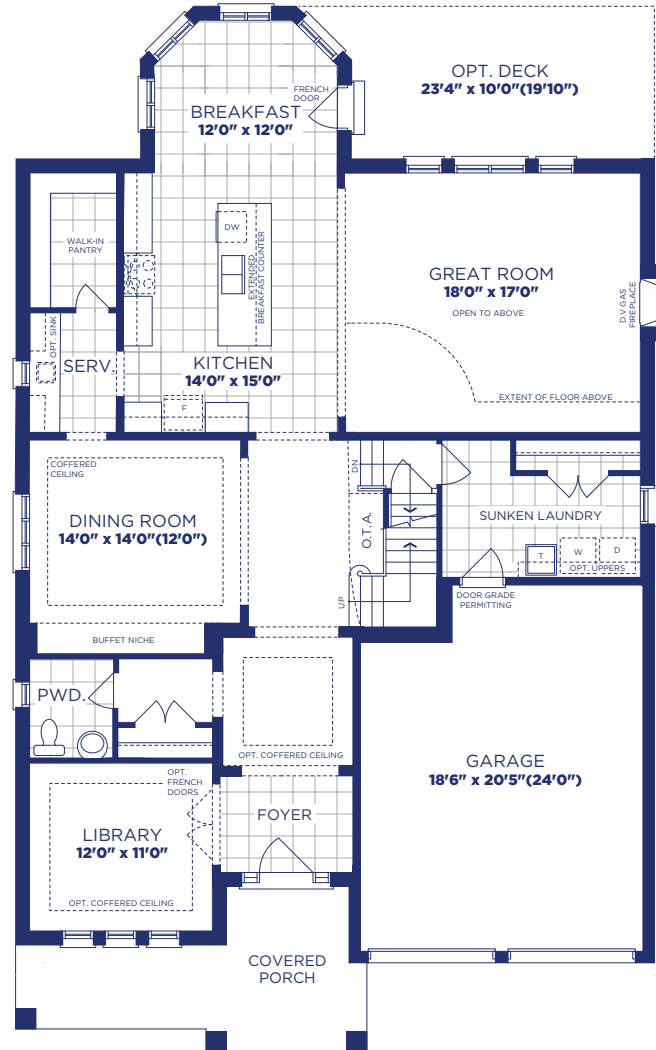

Share Model 5003 Elevation A
 3761 SQ. FT. | 4 Bedroom | 3.5 Bath

LOWER FLOOR PLAN, EL. 'A'

MAIN FLOOR PLAN, EL. 'A'

UPPER FLOOR PLAN, EL. 'A'