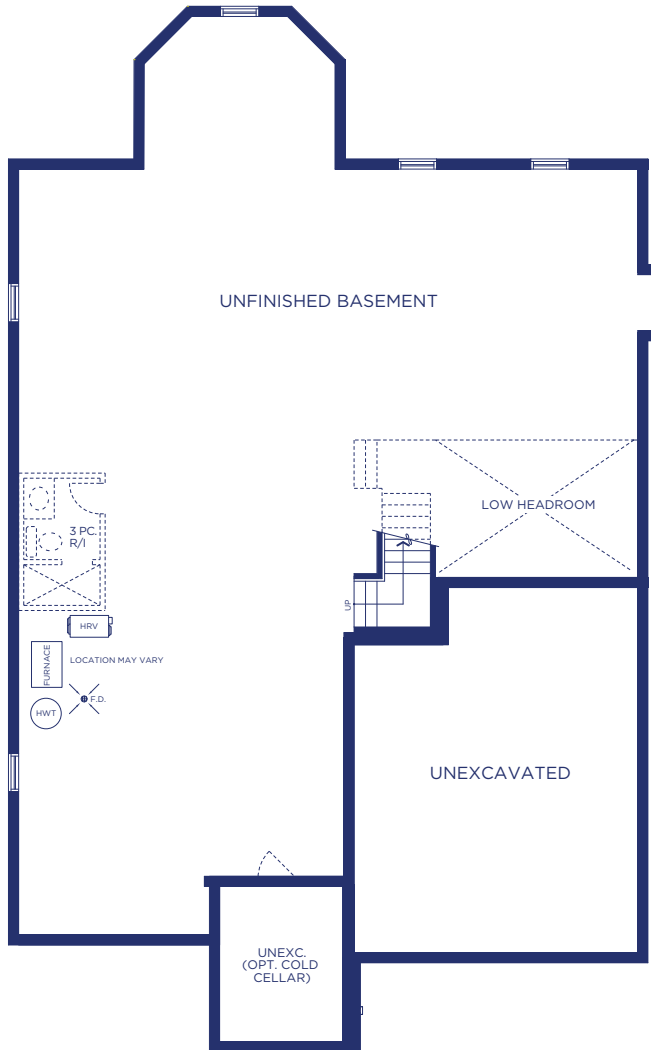

Share Model 5003 Elevation A
 3761 SQ. FT. | 4 Bedroom | 3.5 Bath

LOWER FLOOR PLAN, EL. 'A'

MAIN FLOOR PLAN, EL. 'A'

UPPER FLOOR PLAN, EL. 'A'