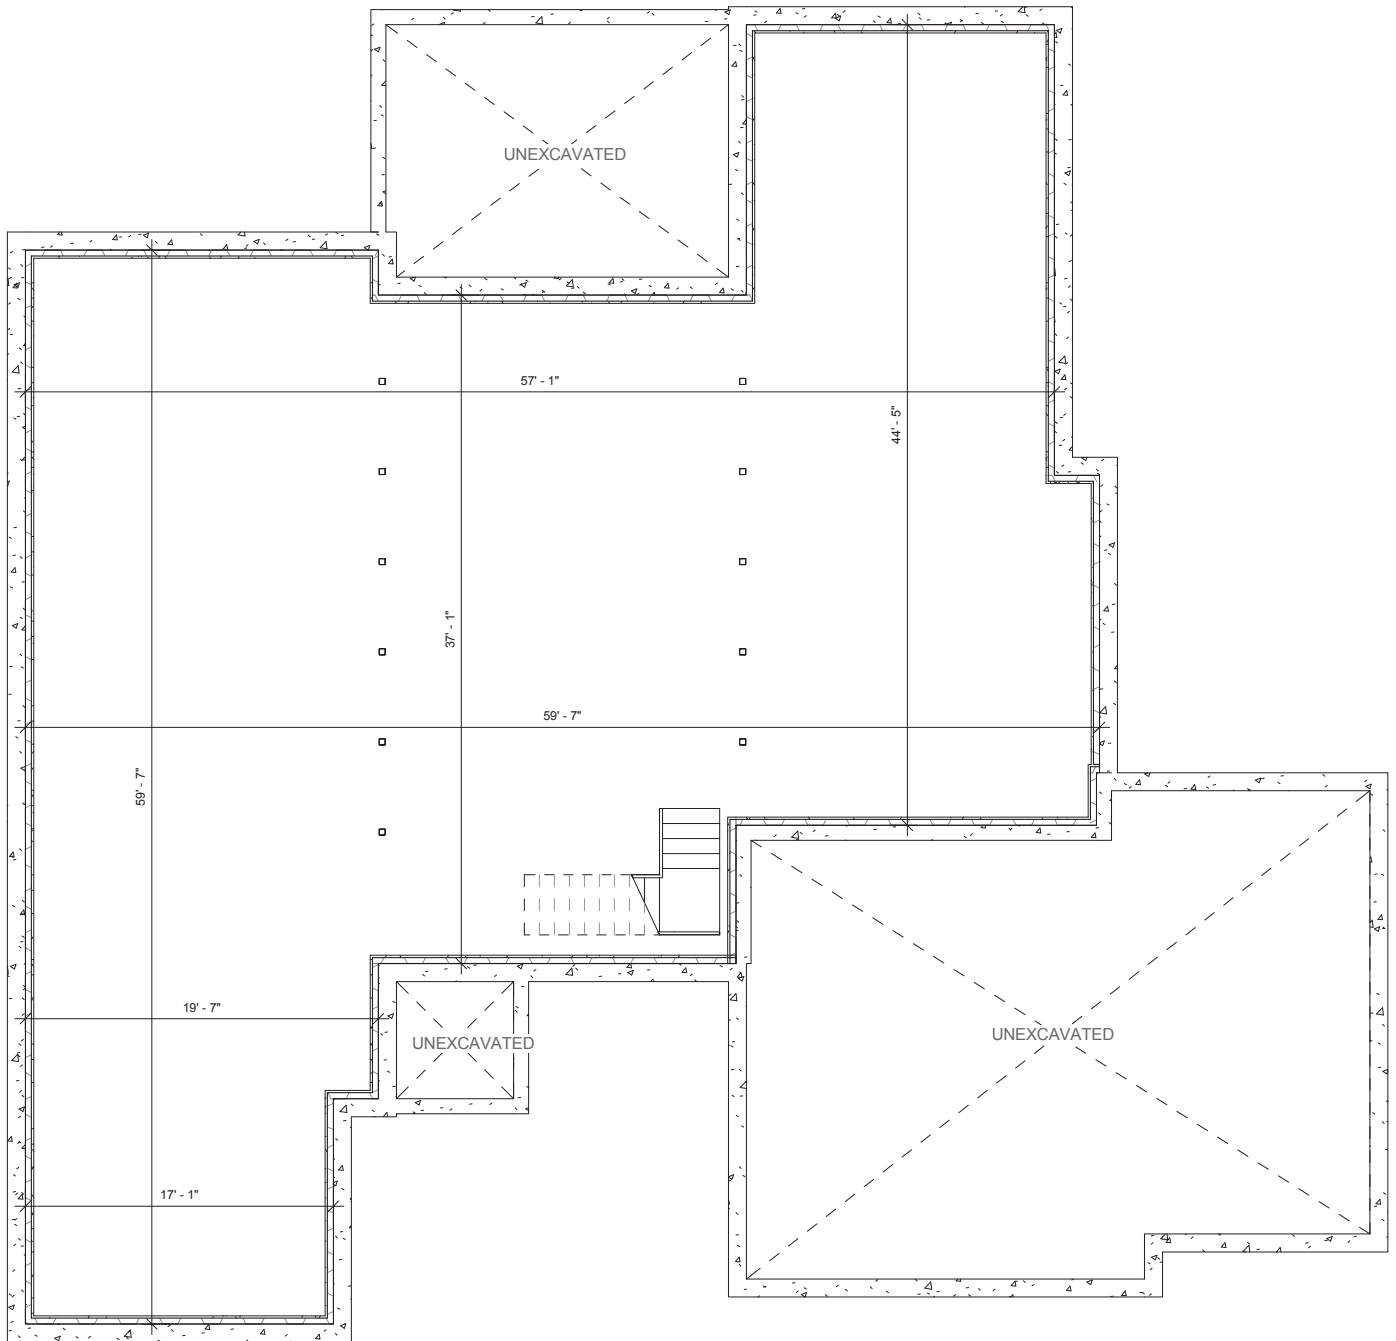

Estate E3

TOBERMORY

3610sf.

Elevation A

myedenpark.ca

All prices, figures, sizes, specifications and information are subject to change without notice. All areas and stated dimensions are approximate. Mechanical location, actual usable floor space, living area and square footage may vary from stated floor area. Illustrations are artist's concept. E. & O. E.

 FOURTEEN
ESTATES

Basement

Estate E3

TOBERMORY

3610sf.

Ground Floor

myedenpark.ca

All prices, figures, sizes, specifications and information are subject to change without notice. All areas and stated dimensions are approximate. Mechanical location, actual usable floor space, living area and square footage may vary from stated floor area. Illustrations are artist's concept. E. & O. E.