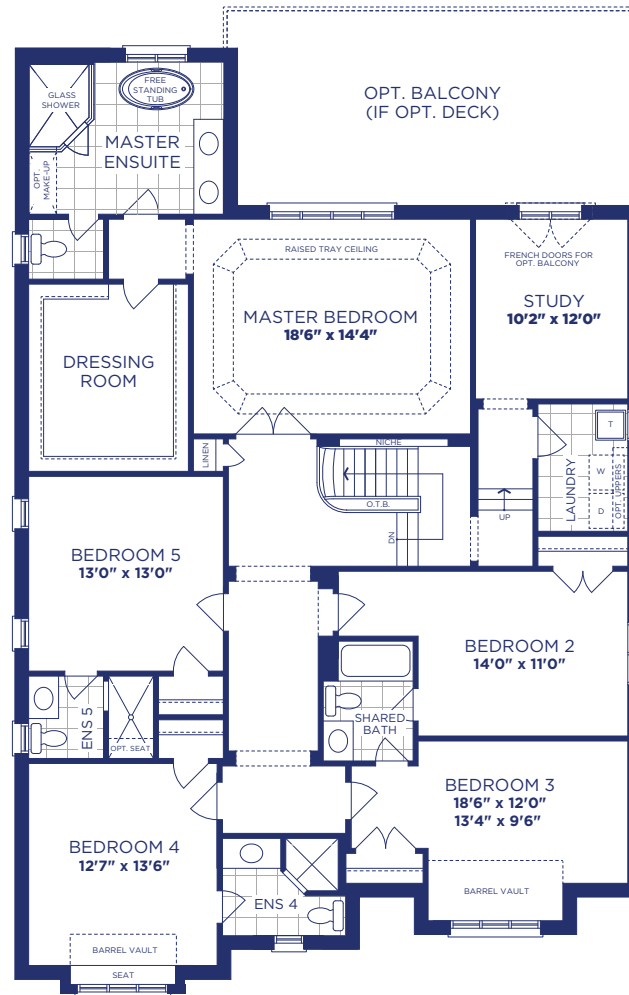

**Today** Model 5002 Elevation B 3642 Sq Ft | 4 Bedroom | 3.5 Bath  
 ALTERNATE UPPER FLOOR 4004 Sq Ft | 5 Bedroom | 4.5 Bath

ALTERNATE MAIN FLOOR PLAN  
 WITH STUDY, EL. 'B'

ALTERNATE UPPER FLOOR PLAN  
 WITH STUDY, EL 'B'