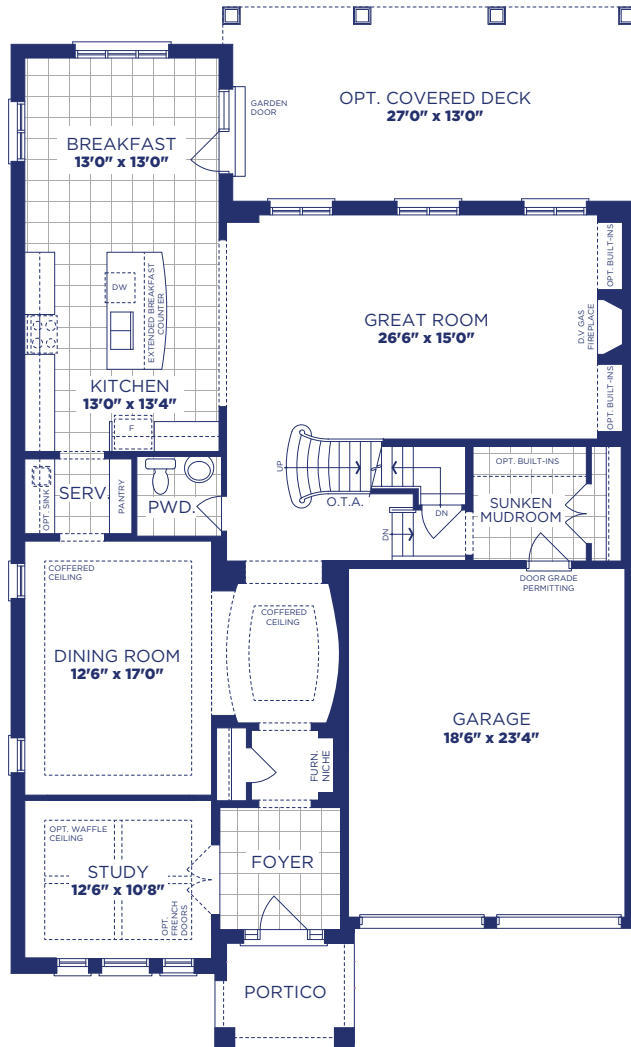

**Today** Model 5002 Elevation B 3642 Sq Ft | 4 Bedroom | 3.5 Bath  
 ALTERNATE UPPER FLOOR 4004 Sq Ft | 5 Bedroom | 4.5 Bath

ALTERNATE MAIN FLOOR PLAN  
 WITH STUDY, EL. 'B'

ALTERNATE UPPER FLOOR PLAN  
 WITH STUDY, EL 'B'