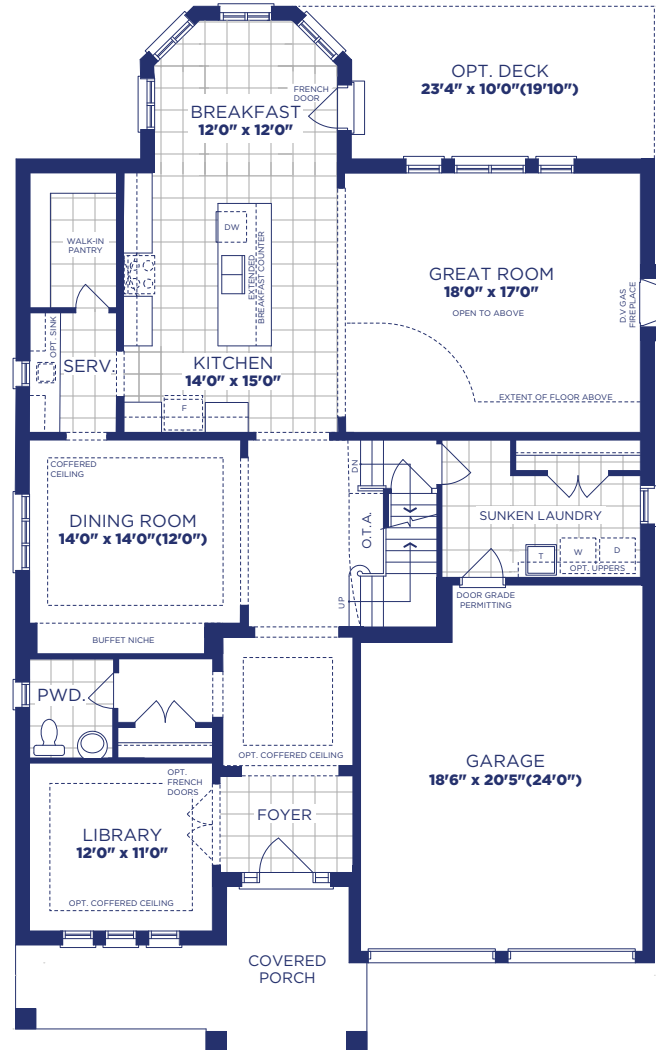

Share Model 5003 Elevation A
 3761 SQ. FT. | 4 Bedroom | 3.5 Bath

LOWER FLOOR PLAN, EL. 'A'

MAIN FLOOR PLAN, EL. 'A'

UPPER FLOOR PLAN, EL. 'A'