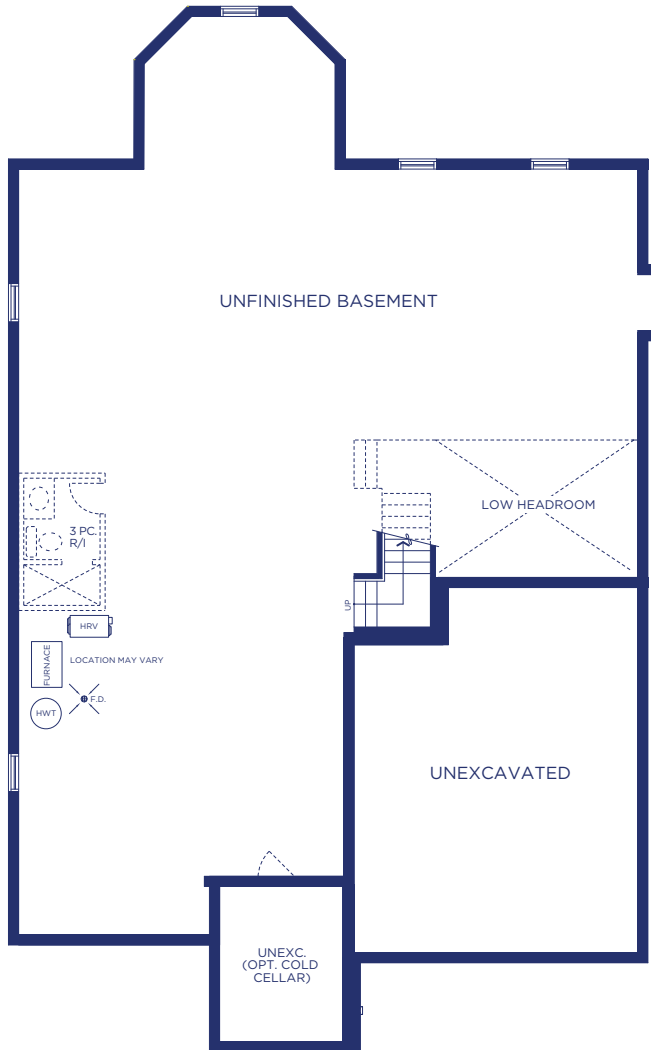

Share Model 5003 Elevation A
 3761 SQ. FT. | 4 Bedroom | 3.5 Bath

LOWER FLOOR PLAN, EL. 'A'

MAIN FLOOR PLAN, EL. 'A'

UPPER FLOOR PLAN, EL. 'A'