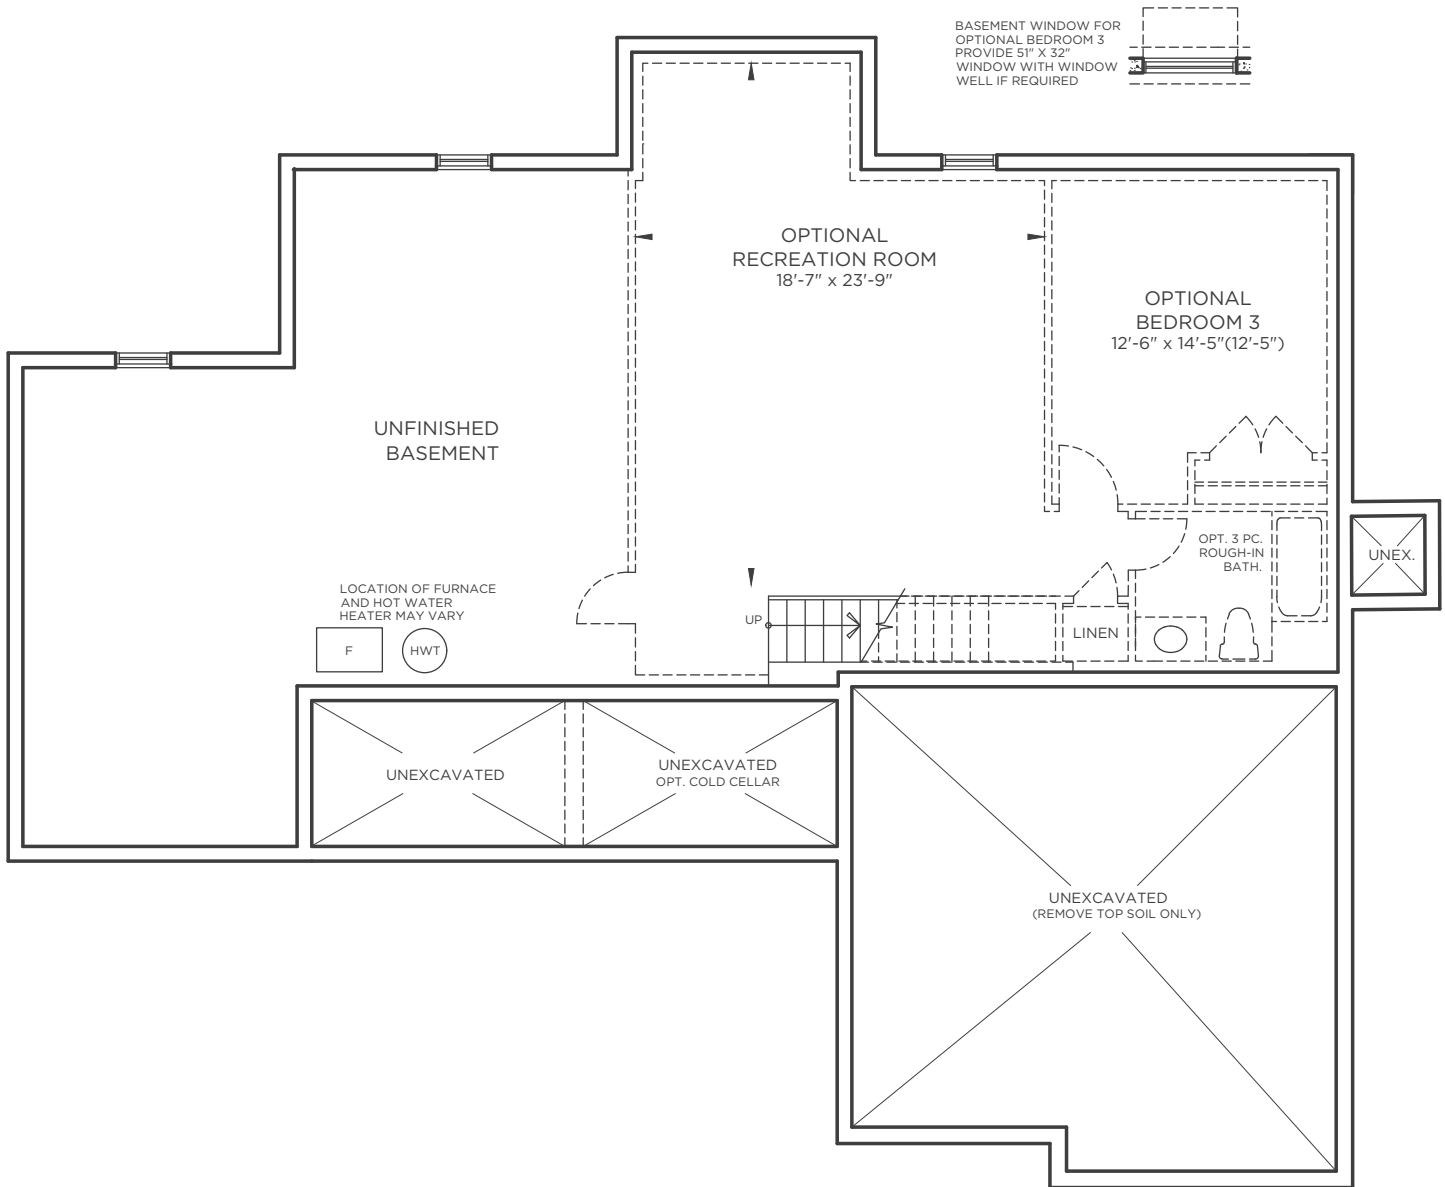

Bungalow B1

1548sf.

Elevation A

Elevation B

myedenpark.ca

All prices, figures, sizes, specifications and information are subject to change without notice. All areas and stated dimensions are approximate. Mechanical location, actual usable floor space, living area and square footage may vary from stated floor area. Illustrations are artist's concept. E. & O. E.

14 FOURTEEN
ESTATES

Bungalow B1

1548sf.

Basement Elev. A

myedenpark.ca

All prices, figures, sizes, specifications and information are subject to change without notice. All areas and stated dimensions are approximate. Mechanical location, actual usable floor space, living area and square footage may vary from stated floor area. Illustrations are artist's concept. E. & O. E.

14 FOURTEEN ESTATES

Bungalow B1

1548sf.

Ground Floor Elev. A

myedenpark.ca

All prices, figures, sizes, specifications and information are subject to change without notice. All areas and stated dimensions are approximate. Mechanical location, actual usable floor space, living area and square footage may vary from stated floor area. Illustrations are artist's concept. E. & O. E.

FOURTEEN
ESTATES

Bungalow B1

1548sf.

Basement Elev. B

myedenpark.ca

All prices, figures, sizes, specifications and information are subject to change without notice. All areas and stated dimensions are approximate. Mechanical location, actual usable floor space, living area and square footage may vary from stated floor area. Illustrations are artist's concept. E. & O. E.