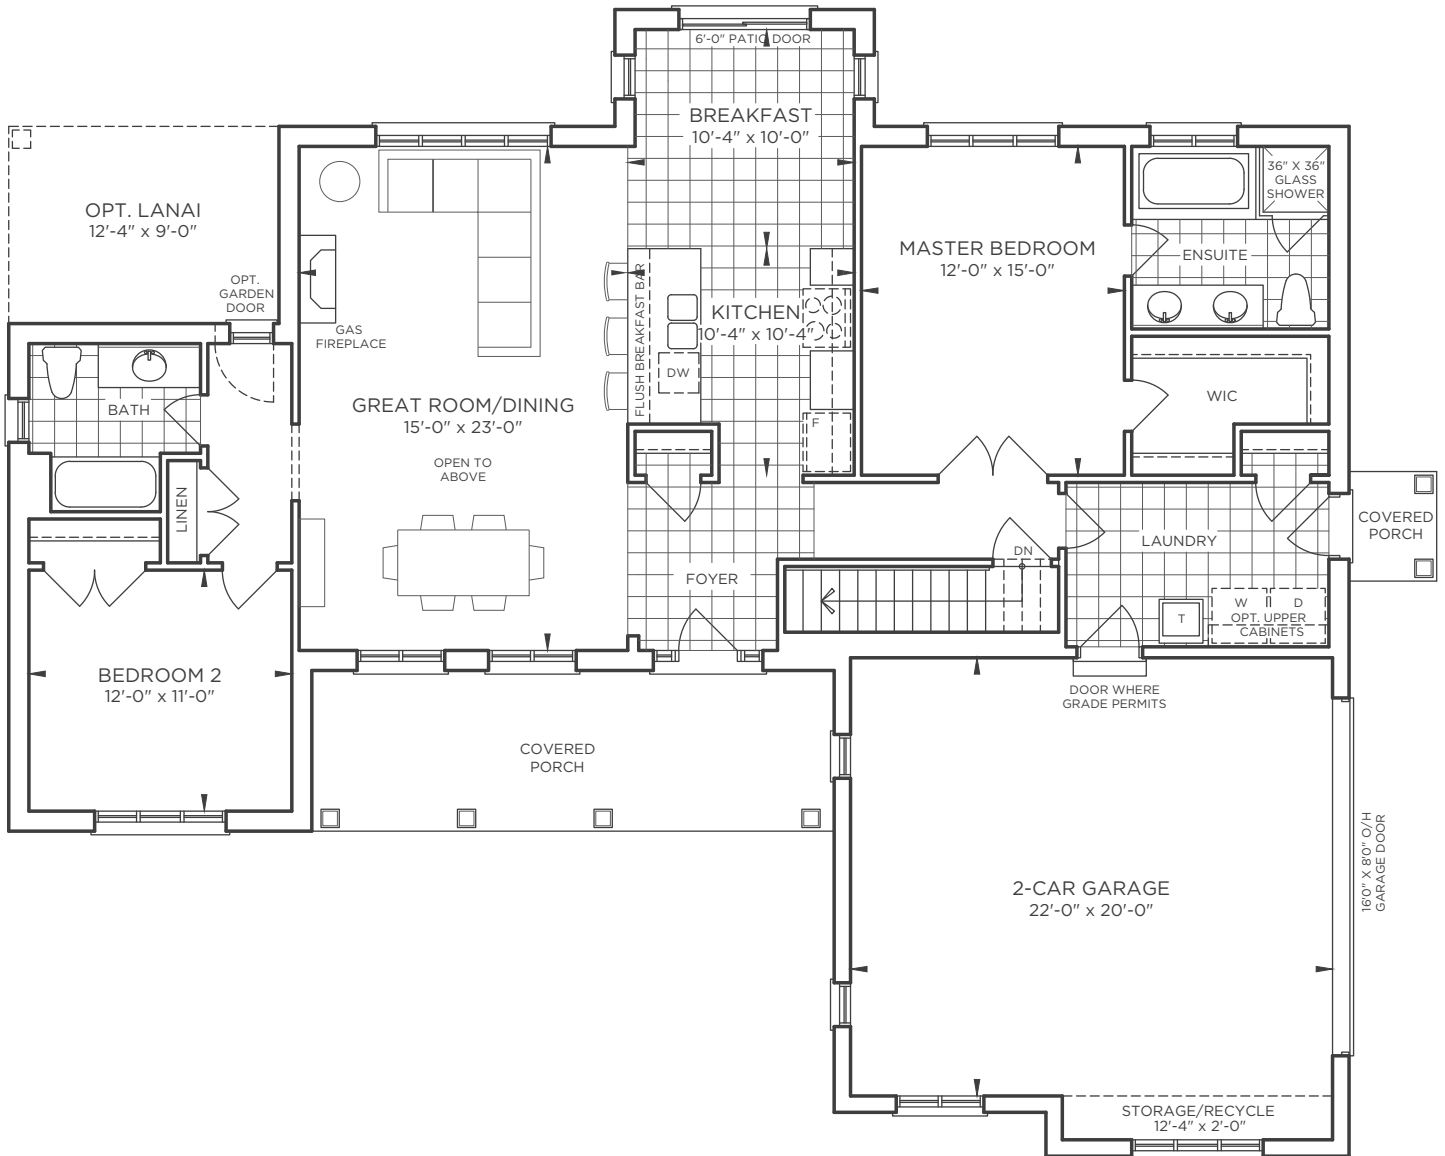

Bungalow B1

1548sf.

Elevation A

Elevation B

myedenpark.ca

All prices, figures, sizes, specifications and information are subject to change without notice. All areas and stated dimensions are approximate. Mechanical location, actual usable floor space, living area and square footage may vary from stated floor area. Illustrations are artist's concept. E. & O. E.

14 FOURTEEN ESTATES

Bungalow B1

1548sf.

Ground Floor Elev. A

myedenpark.ca

All prices, figures, sizes, specifications and information are subject to change without notice. All areas and stated dimensions are approximate. Mechanical location, actual usable floor space, living area and square footage may vary from stated floor area. Illustrations are artist's concept. E. & O. E.

FOURTEEN
ESTATES

Bungalow B1

1548sf.

Basement Elev. B

myedenpark.ca

All prices, figures, sizes, specifications and information are subject to change without notice. All areas and stated dimensions are approximate. Mechanical location, actual usable floor space, living area and square footage may vary from stated floor area. Illustrations are artist's concept. E. & O. E.

FOURTEEN
ESTATES

Bungalow B1

1548sf.

Ground Floor Elev. B

myedenpark.ca

All prices, figures, sizes, specifications and information are subject to change without notice. All areas and stated dimensions are approximate. Mechanical location, actual usable floor space, living area and square footage may vary from stated floor area. Illustrations are artist's concept. E. & O. E.