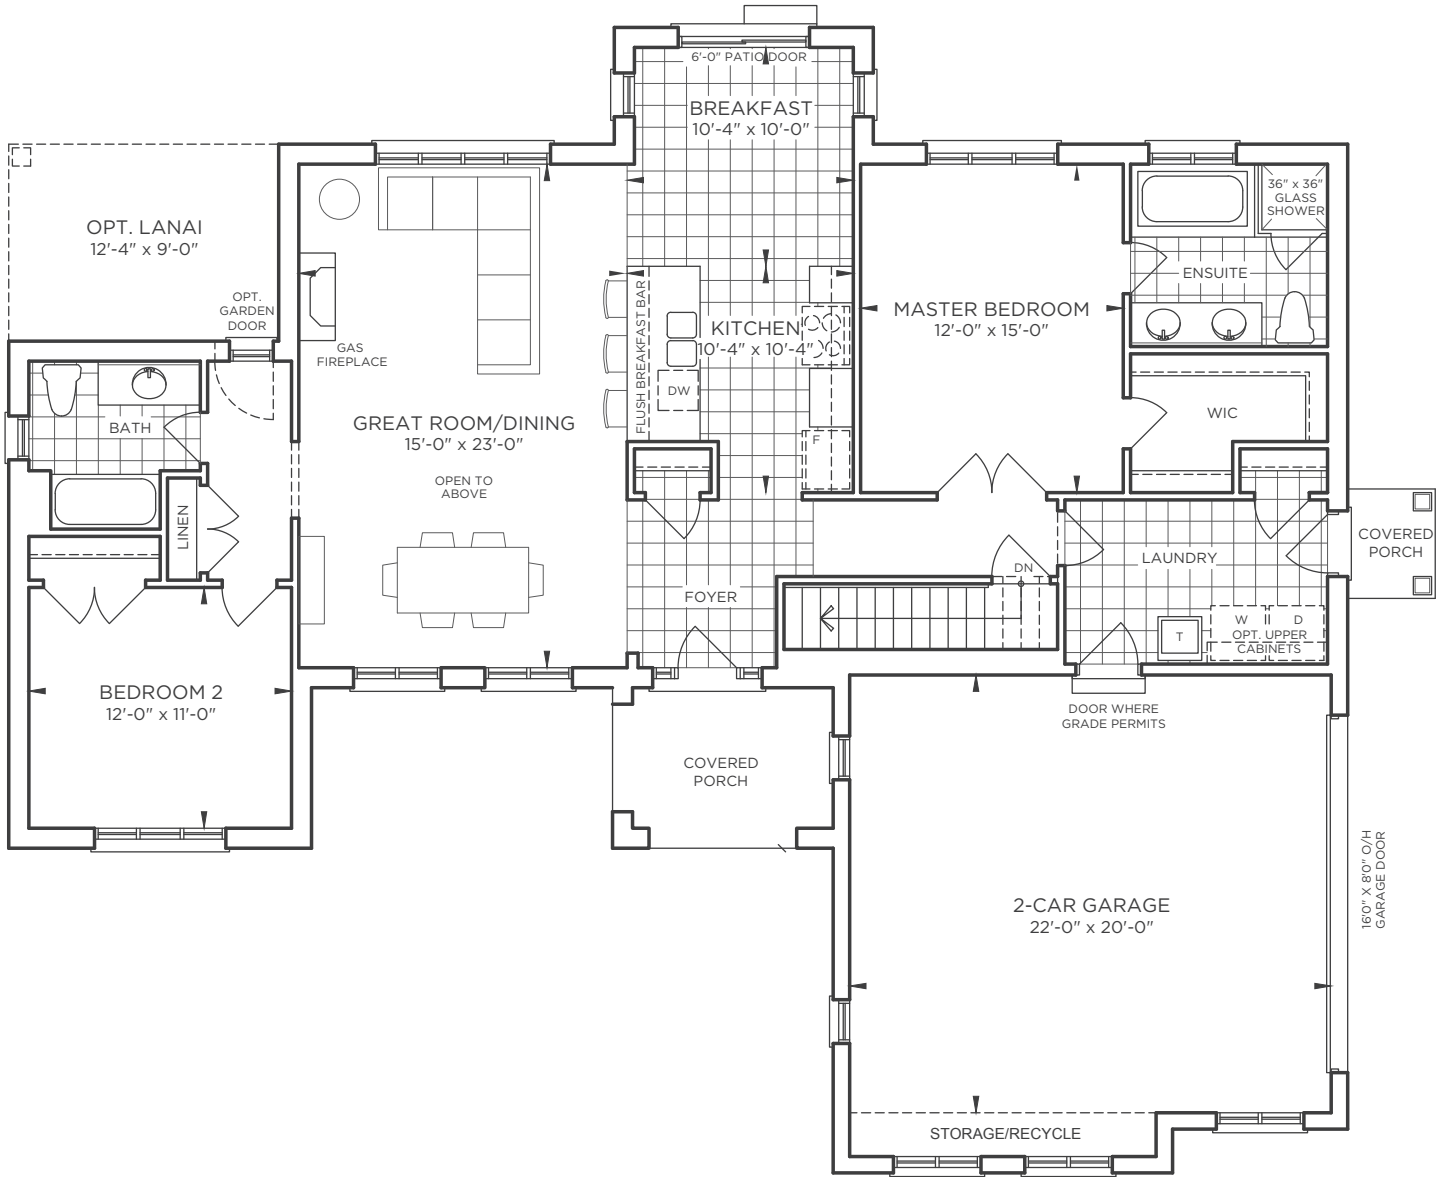

Bungalow B1

1548sf.

Elevation A

Elevation B

myedenpark.ca

All prices, figures, sizes, specifications and information are subject to change without notice. All areas and stated dimensions are approximate. Mechanical location, actual usable floor space, living area and square footage may vary from stated floor area. Illustrations are artist's concept. E. & O. E.

14 FOURTEEN
ESTATES

Bungalow B1

1548sf.

Basement Elev. A

myedenpark.ca

All prices, figures, sizes, specifications and information are subject to change without notice. All areas and stated dimensions are approximate. Mechanical location, actual usable floor space, living area and square footage may vary from stated floor area. Illustrations are artist's concept. E. & O. E.

14 FOURTEEN ESTATES

Bungalow B1

1548sf.

Ground Floor Elev. A

myedenpark.ca

All prices, figures, sizes, specifications and information are subject to change without notice. All areas and stated dimensions are approximate. Mechanical location, actual usable floor space, living area and square footage may vary from stated floor area. Illustrations are artist's concept. E. & O. E.

FOURTEEN
ESTATES

Bungalow B1

1548sf.

Basement Elev. B

myedenpark.ca

All prices, figures, sizes, specifications and information are subject to change without notice. All areas and stated dimensions are approximate. Mechanical location, actual usable floor space, living area and square footage may vary from stated floor area. Illustrations are artist's concept. E. & O. E.