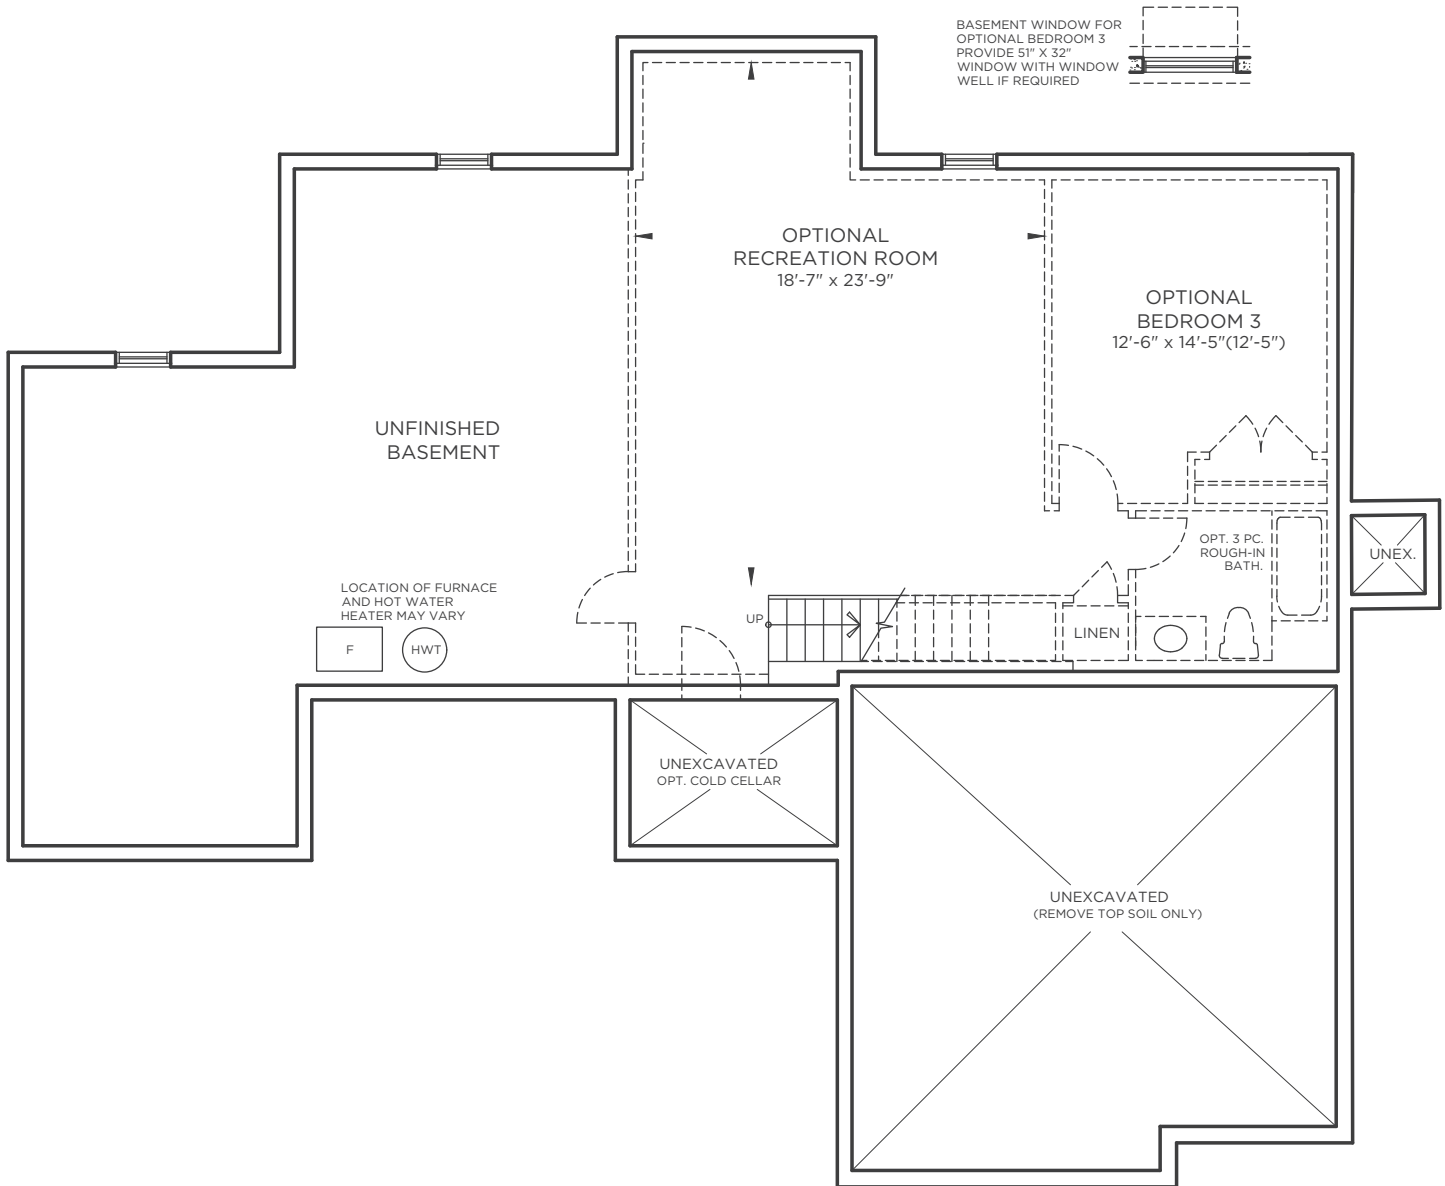

Bungalow B1

1548sf.

Elevation A

Elevation B

myedenpark.ca

All prices, figures, sizes, specifications and information are subject to change without notice. All areas and stated dimensions are approximate. Mechanical location, actual usable floor space, living area and square footage may vary from stated floor area. Illustrations are artist's concept. E. & O. E.

14 FOURTEEN
ESTATES

Bungalow B1

1548sf.

Basement Elev. A

myedenpark.ca

All prices, figures, sizes, specifications and information are subject to change without notice. All areas and stated dimensions are approximate. Mechanical location, actual usable floor space, living area and square footage may vary from stated floor area. Illustrations are artist's concept. E. & O. E.

14 FOURTEEN ESTATES

Bungalow B1

1548sf.

Ground Floor Elev. A

myedenpark.ca

All prices, figures, sizes, specifications and information are subject to change without notice. All areas and stated dimensions are approximate. Mechanical location, actual usable floor space, living area and square footage may vary from stated floor area. Illustrations are artist's concept. E. & O. E.

FOURTEEN
ESTATES

Bungalow B1

1548sf.

Basement Elev. B

myedenpark.ca

All prices, figures, sizes, specifications and information are subject to change without notice. All areas and stated dimensions are approximate. Mechanical location, actual usable floor space, living area and square footage may vary from stated floor area. Illustrations are artist's concept. E. & O. E.