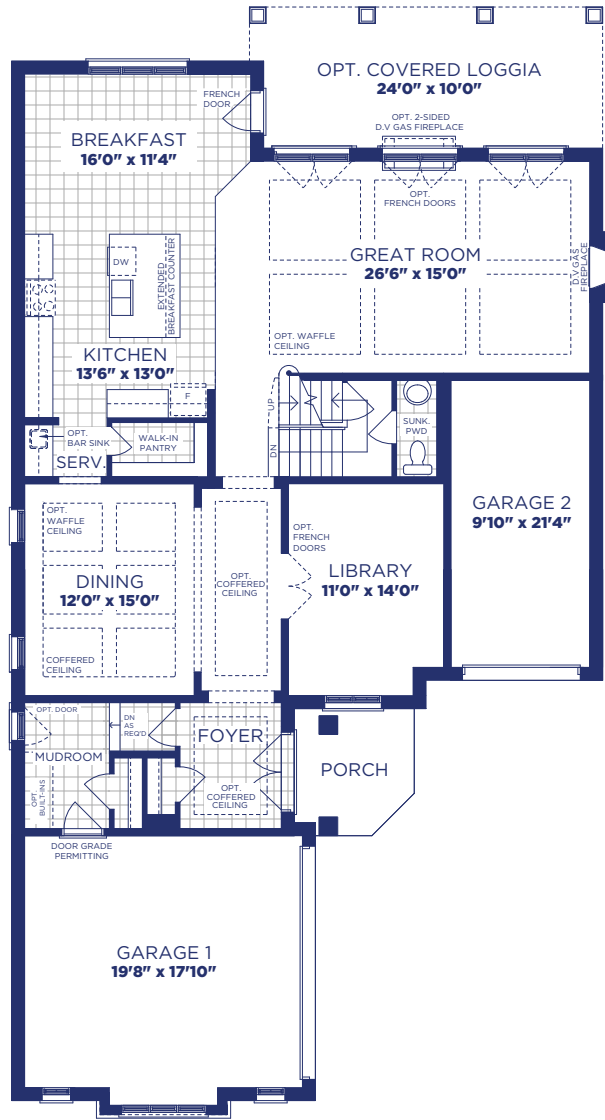

**Together** Model 5005 Elevation B  
 3880 SQ. FT. | 4 Bedroom | 3 Full Bath & 2 Half Bath

LOWER FLOOR PLAN, EL. 'B'

MAIN FLOOR PLAN, EL. 'B'

UPPER FLOOR PLAN, EL. 'B'