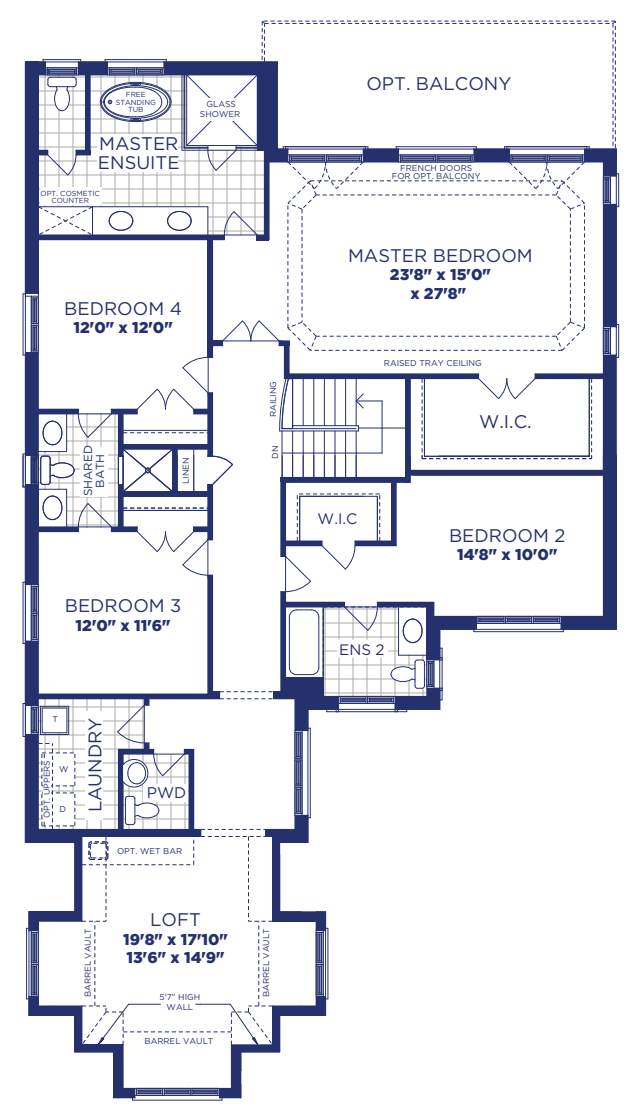

**Together** Model 5005 Elevation B  
 3880 SQ. FT. | 4 Bedroom | 3 Full Bath & 2 Half Bath

LOWER FLOOR PLAN, EL. 'B'

MAIN FLOOR PLAN, EL. 'B'

UPPER FLOOR PLAN, EL. 'B'