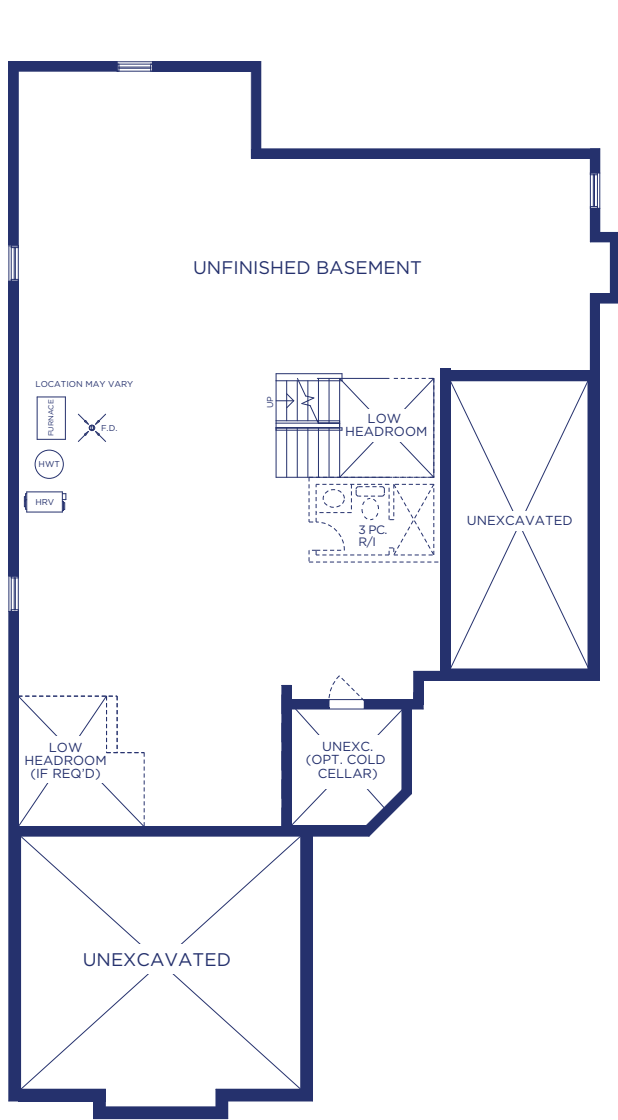

**Together** Model 5005 Elevation B  
 3880 SQ. FT. | 4 Bedroom | 3 Full Bath & 2 Half Bath

LOWER FLOOR PLAN, EL. 'B'

MAIN FLOOR PLAN, EL. 'B'

UPPER FLOOR PLAN, EL. 'B'