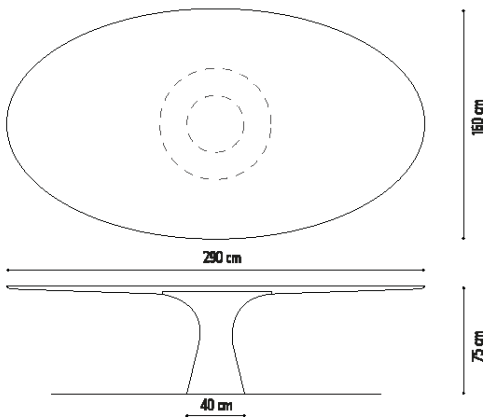

ANGELO M/D 290*

1	2	3	4	5
KYKNOS	GRAFITE	TRAVERTINO ROSSO --- GREY SAINT LAURENT --- PICASSO GREEN	PORT SAINT LAURENT --- TRAVERTINO SILVER --- ROSSO LEPANTO	BIANCO STATUARIETTO
$23,500	$26,200	$28,900	$33,200	$38,500
$26,300	$28,900	$32,100	$36,800	$42,300
$29,800	$32,800	$36,800	$42,300	$48,400