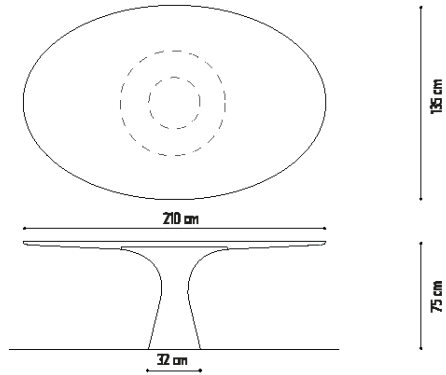

LES ATELIERS COURBET

THE MASTER CRAFTMEN'S GALLERY

ANGELO M/D 210