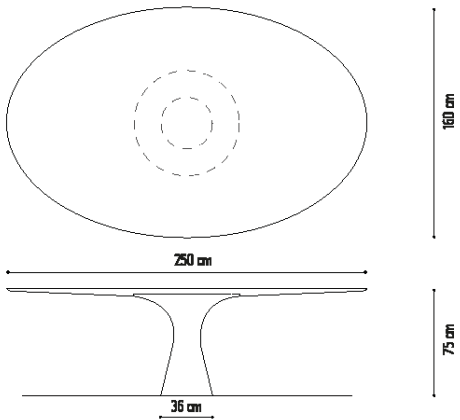

ANGELO M/D 250*