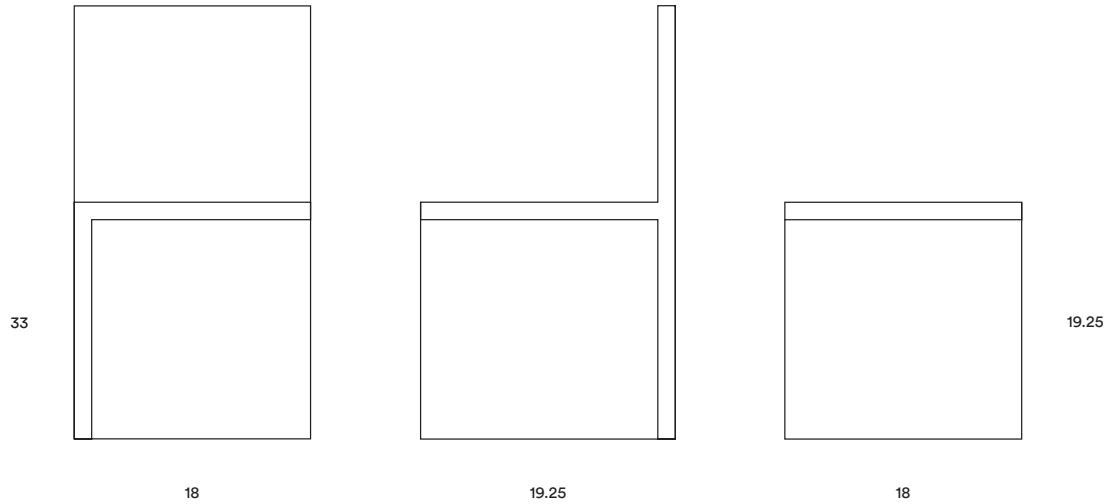

CLASTE

SEATING

AND HERE I SIT

L E S A T E L I E R S C O U R B E T

THE MASTERCRAFTSMEN'S GALLERY

AND HERE I SIT

AVAILABLE STANDARD FINISHES

Marble (Category A)		Marble (Category B)		Glass	Fabric
A01	Cararra Gioa (white)	B01	Temptation Marble	-	-
A02	Cararra Classico (grey)	B02	Mont Blanc		
A03	Belvedere Black	B03	Blue Mare		
A05	Master Piece				

SPECIFICATIONS

Dimensions (W x D x H)	18 x 19.25 x 33 in	457 x 489 x 838 mm
Seat height	18 in	457 mm
Seat height (to top of cushion)	-	-
Approx weight	290 lbs	131 kg
Crate size	31 x 22 x 38 in	787 x 558 x 965 mm
Approx weight crated	350 lbs	159 kg

PRICES (USD)

Dimensions (H)	Category A	Category B	Crate
33 in	\$ 5 500	\$ 7 800	\$ 350

Product code: CP001