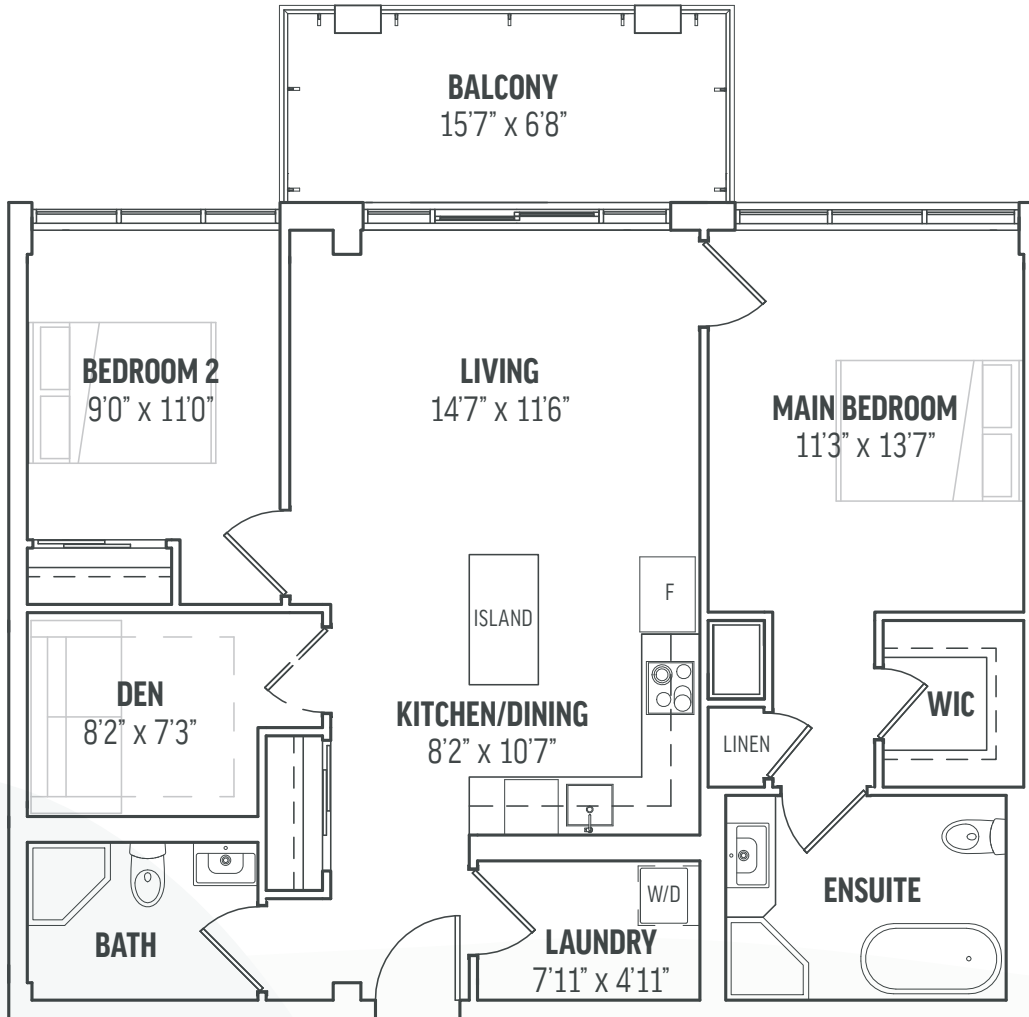

F1 SPARROW

2 BED + DEN | 2 BATH

UNITS: 106, 203, 209, 302, 303, 309, 409

1,043 SQ. FT.
OUTDOOR AREA 113 SQ. FT.

LEVEL 1

LEVEL 2

LEVEL 3

LEVEL 4

LAKESIDE[®]
MUSKOKA