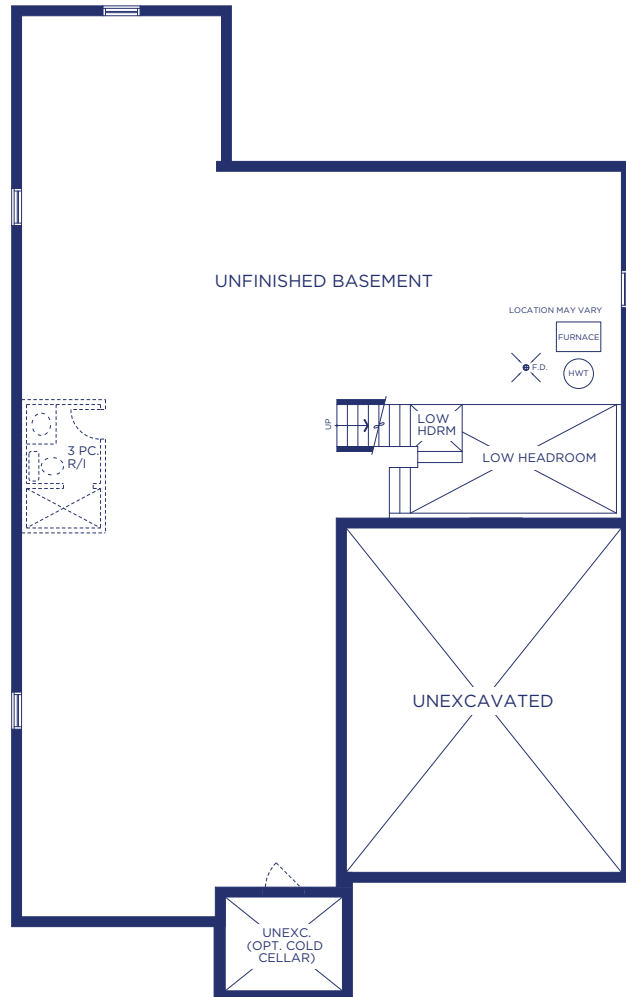

**Today** Model 5002 Elevation A  
 3646 SQ. FT. | 4 Bedroom | 3.5 Bath

LOWER FLOOR PLAN, EL. 'A'

MAIN FLOOR PLAN, EL. 'A'

UPPER FLOOR PLAN, EL. 'A'