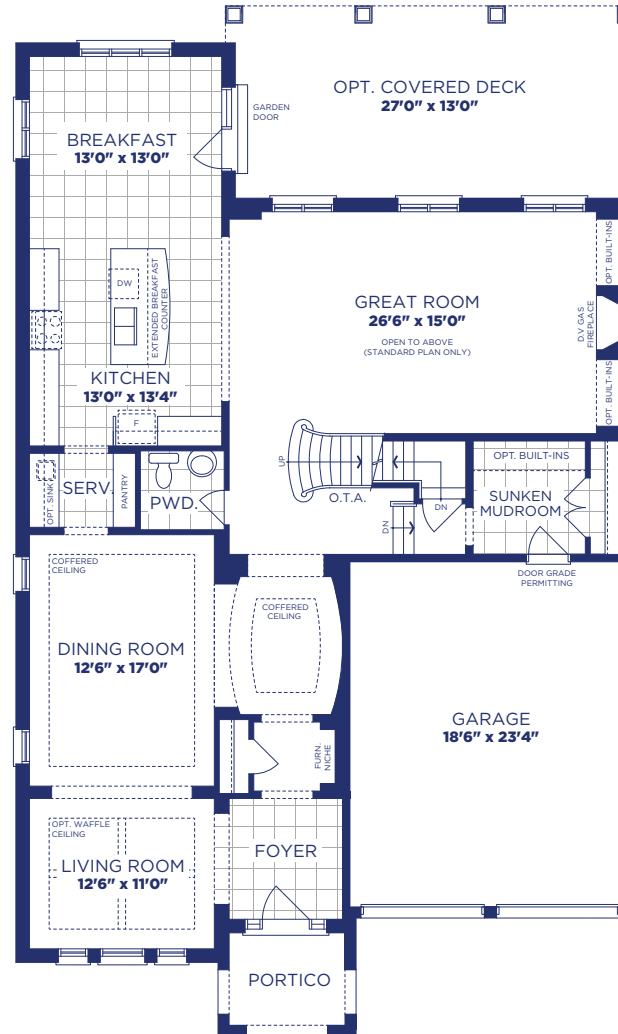

**Today** Model 5002 Elevation A  
 3646 SQ. FT. | 4 Bedroom | 3.5 Bath

LOWER FLOOR PLAN, EL. 'A'

MAIN FLOOR PLAN, EL. 'A'

UPPER FLOOR PLAN, EL. 'A'