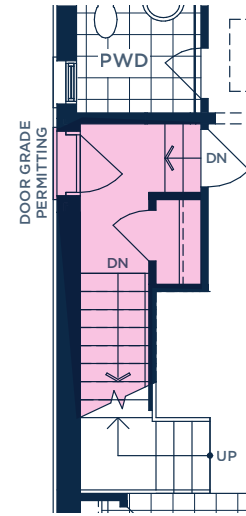

MODEL 3706 ELEV. A:

3,124 SQ. FT., 4 BEDROOMS, 4.5 BATHROOMS

OPT. FLEXHOUZ LOWER LEVEL ADDS 1,155 SQ. FT.
1 BEDROOM AND 1 BATHROOM

PART. GROUND FLOOR PLAN FOR OPT. FLEXHOUZ™ LOWER LEVEL W/ SIDE DOOR ELEV. A

LOWER LEVEL PLAN ELEV. A

OPT. FLEXHOUZ™ LOWER LEVEL PLAN ELEV. A

GROUND FLOOR PLAN ELEV. A

SECOND FLOOR PLAN ELEV. A