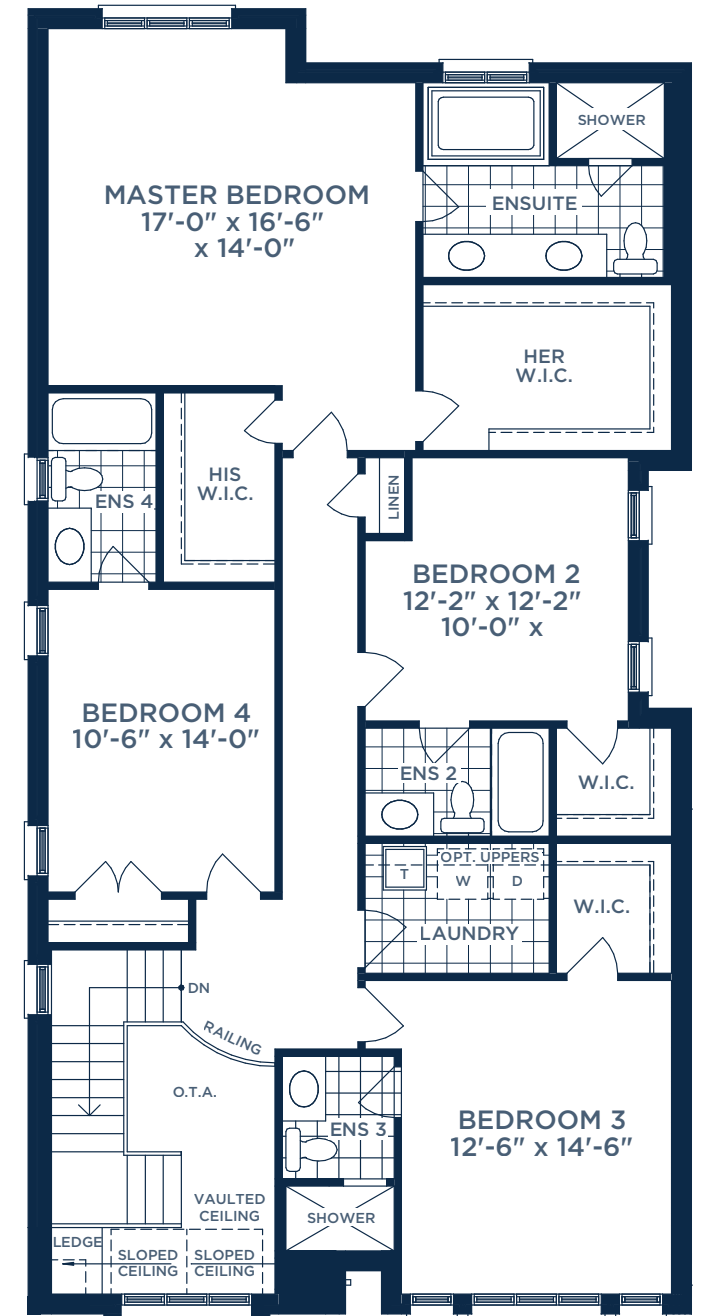

MODEL 3706 ELEV. A:

3,124 SQ. FT., 4 BEDROOMS, 4.5 BATHROOMS

OPT. FLEXHOUZ LOWER LEVEL ADDS 1,155 SQ. FT.
1 BEDROOM AND 1 BATHROOM

PART. GROUND FLOOR PLAN FOR OPT. FLEXHOUZ™ LOWER LEVEL W/ SIDE DOOR ELEV. A

LOWER LEVEL PLAN ELEV. A

OPT. FLEXHOUZ™ LOWER LEVEL PLAN ELEV. A

GROUND FLOOR PLAN ELEV. A

SECOND FLOOR PLAN ELEV. A