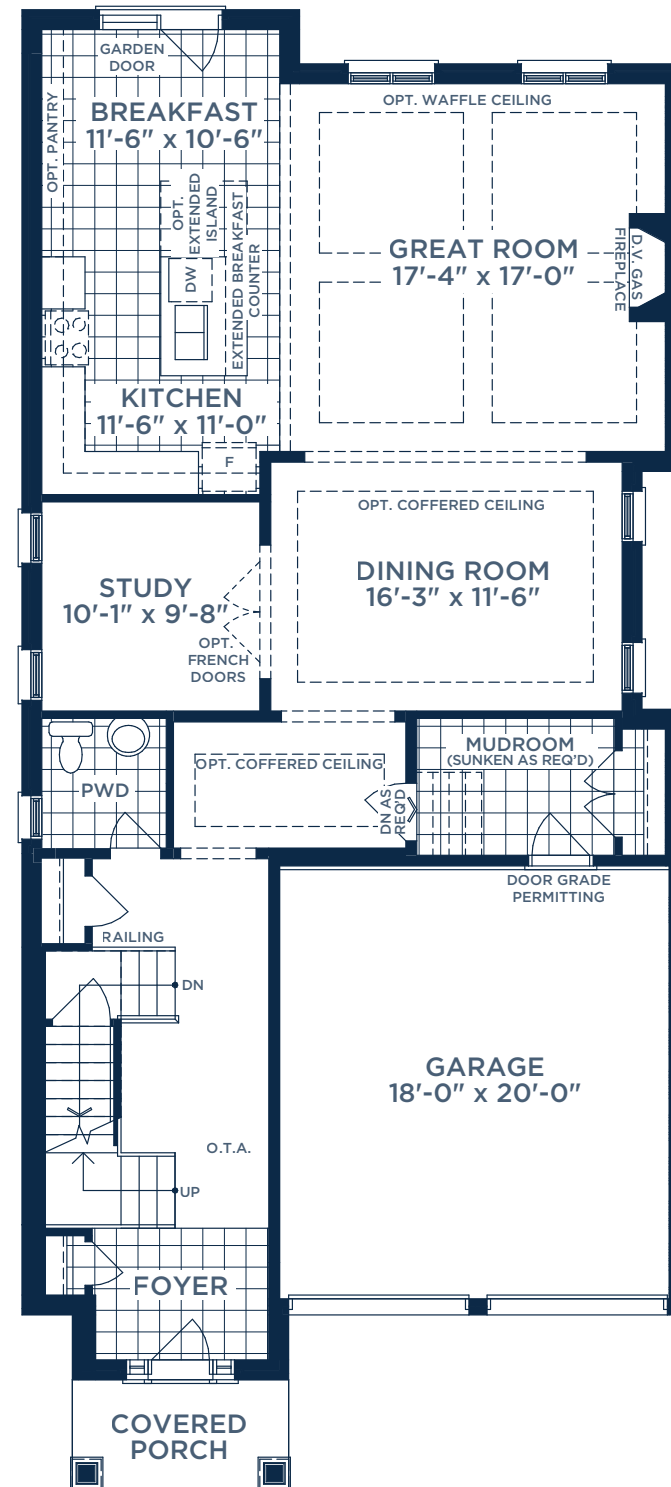

MODEL 3706 ELEV. A:

3,124 SQ. FT., 4 BEDROOMS, 4.5 BATHROOMS

OPT. FLEXHOUZ LOWER LEVEL ADDS 1,155 SQ. FT.
1 BEDROOM AND 1 BATHROOM

PART. GROUND FLOOR PLAN FOR OPT. FLEXHOUZ™ LOWER LEVEL W/ SIDE DOOR ELEV. A

LOWER LEVEL PLAN ELEV. A

OPT. FLEXHOUZ™ LOWER LEVEL PLAN ELEV. A

GROUND FLOOR PLAN ELEV. A

SECOND FLOOR PLAN ELEV. A