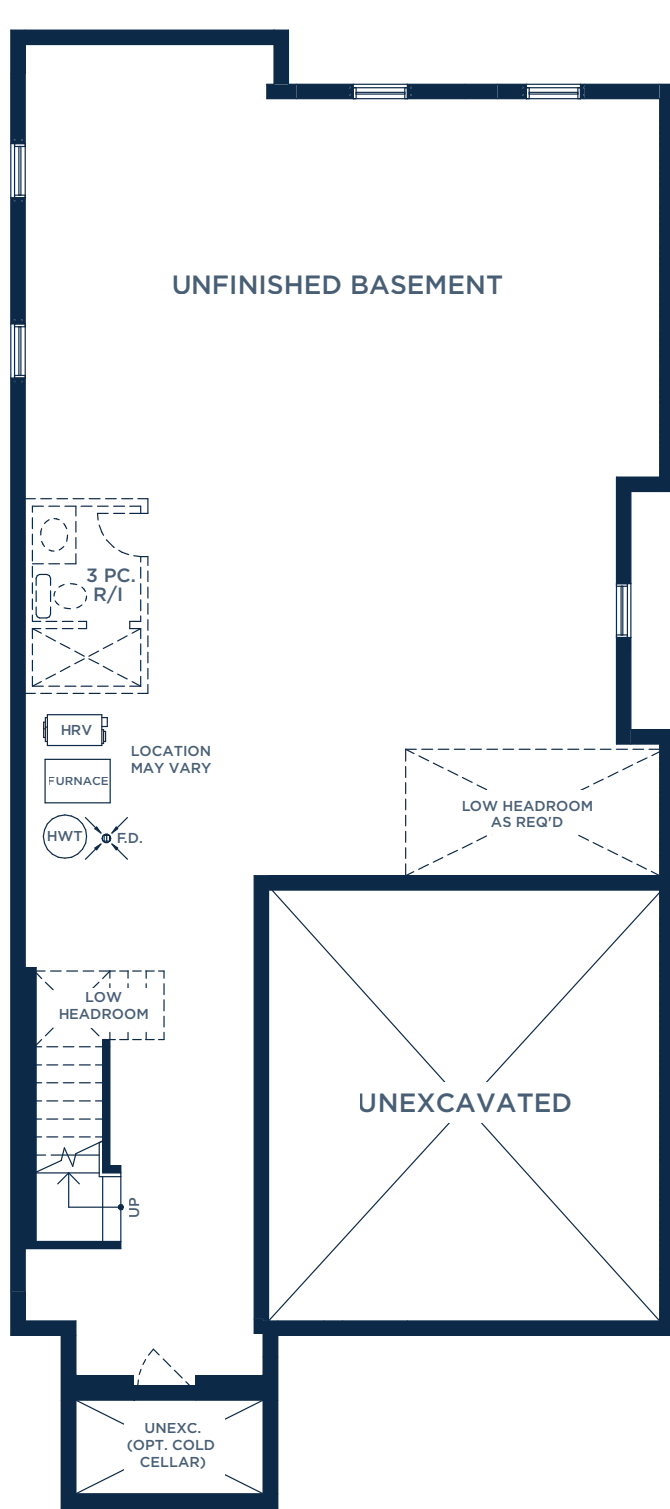

MODEL 3706 ELEV. A:

3,124 SQ. FT., 4 BEDROOMS, 4.5 BATHROOMS

OPT. FLEXHOUZ LOWER LEVEL ADDS 1,155 SQ. FT.
1 BEDROOM AND 1 BATHROOM

PART. GROUND FLOOR PLAN FOR OPT. FLEXHOUZ™ LOWER LEVEL W/ SIDE DOOR ELEV. A

LOWER LEVEL PLAN ELEV. A

OPT. FLEXHOUZ™ LOWER LEVEL PLAN ELEV. A

GROUND FLOOR PLAN ELEV. A

SECOND FLOOR PLAN ELEV. A