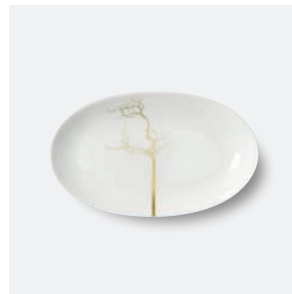

GOLDEN FOREST

GOLDEN FOREST

Dinner Plate 11"
03 028 072 00 \$ 144.00

Salad/Dessert plate 8.25"
03 021 072 00 \$ 87.00

B&B/Canape plate 6.25"
03 016 072 00 \$ 62.00

Tea cup cyl. 12 fl oz
Tea saucer cyl. flat 12 fl oz white
02 112 072 00 \$ 78.00
02 113 000 00 \$ 36.00

Mug cylindrical 15.25 fl oz
02 149 072 00 \$ 101.00

Cereal bowl 7", 25.36 fl oz
04 199 072 00 \$ 101.00

Soup plate 9"
03 055 072 00 \$ 104.00

Salad/Serving bowl
9.5", 67.5 fl oz
01 212 072 00 \$ 207.00

Oval platter 15.5"
03 222 072 00 \$ 285.00

Charger 12.5"
03 032 072 00 \$ 203.00

Oval dish / plate 9.5"
01 218 072 00 \$ 110.00

Oval dish / plate 9.5"
03 218 072 00 \$ 107.00

Oval platter / Fish plate 12.5"
03 220 072 00 \$ 246.00

Little bowl 3" Cosmos
08 340 072 00 \$ 94.00

Deep plate / Bowl 10.25" Cosmos
08 341 072 00 \$ 478.00

Deep plate / Bowl 12.5" Cosmos
08 342 072 00 \$ 590.00

GOLDEN FOREST

Espresso cup round 3.5 fl oz
Saucer 3.5 fl oz Pure Gold
01 102 072 00 \$ 74.00
01 103 018 00 \$ 107.00