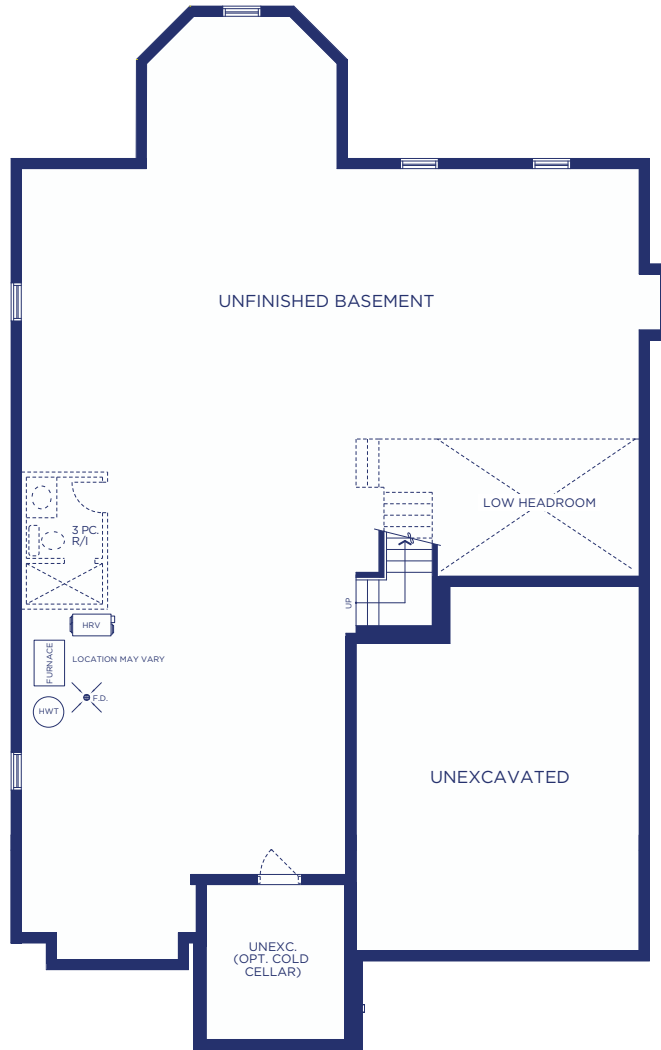

Share Model 5003 Elevation B
 3800 SQ. FT. | 4 Bedroom | 3.5 Bath

LOWER FLOOR PLAN, EL. 'B'

MAIN FLOOR PLAN, EL. 'B'

UPPER FLOOR PLAN, EL. 'B'