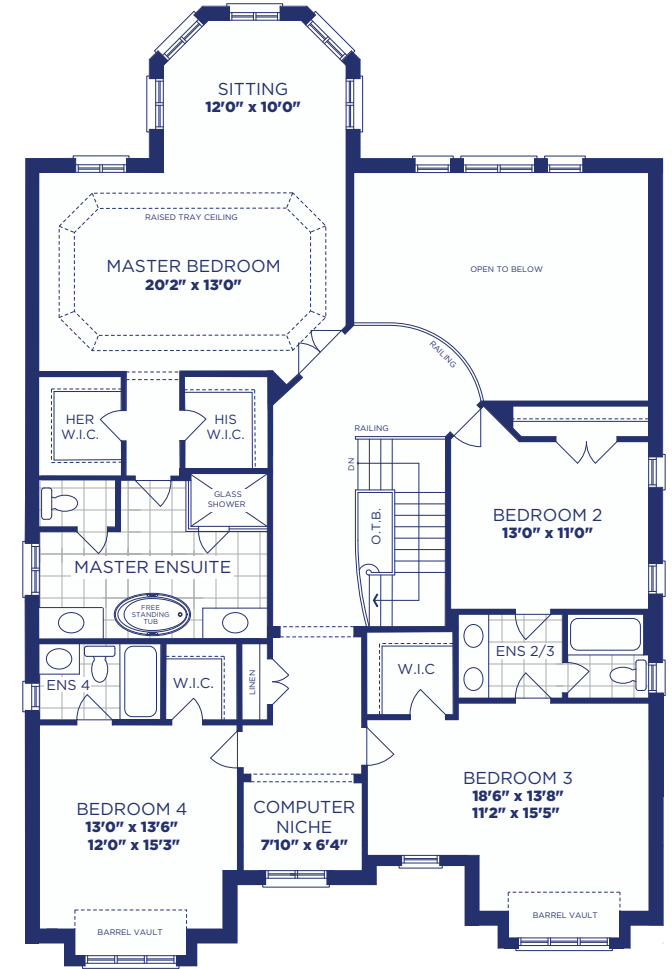

Share Model 5003 Elevation B
 3800 SQ. FT. | 4 Bedroom | 3.5 Bath

LOWER FLOOR PLAN, EL. 'B'

MAIN FLOOR PLAN, EL. 'B'

UPPER FLOOR PLAN, EL. 'B'