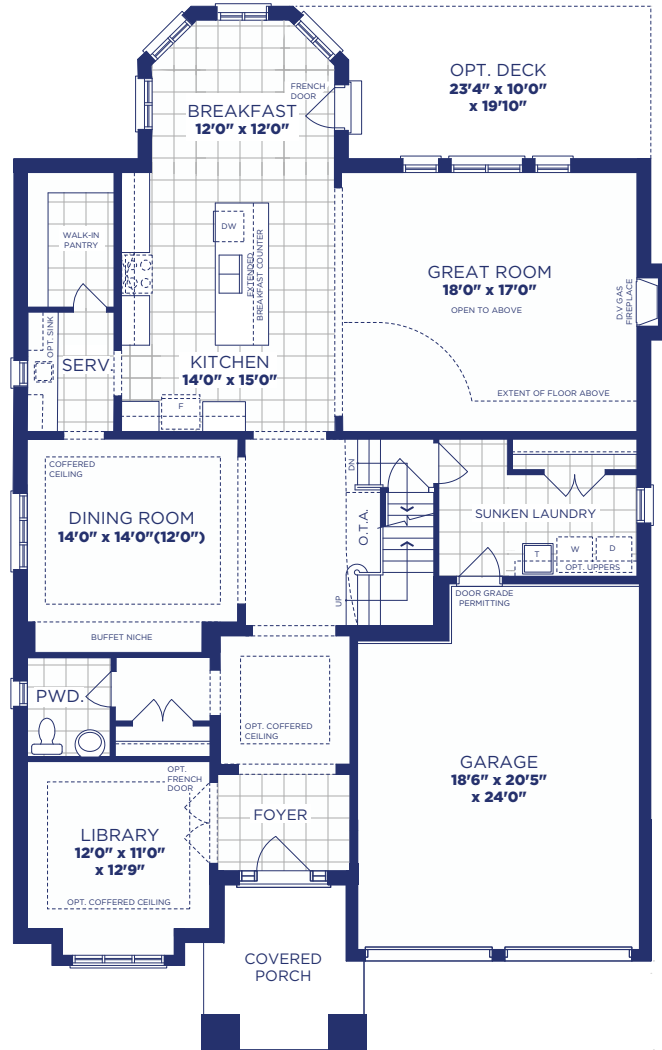

Share Model 5003 Elevation B
 3800 SQ. FT. | 4 Bedroom | 3.5 Bath

LOWER FLOOR PLAN, EL. 'B'

MAIN FLOOR PLAN, EL. 'B'

UPPER FLOOR PLAN, EL. 'B'