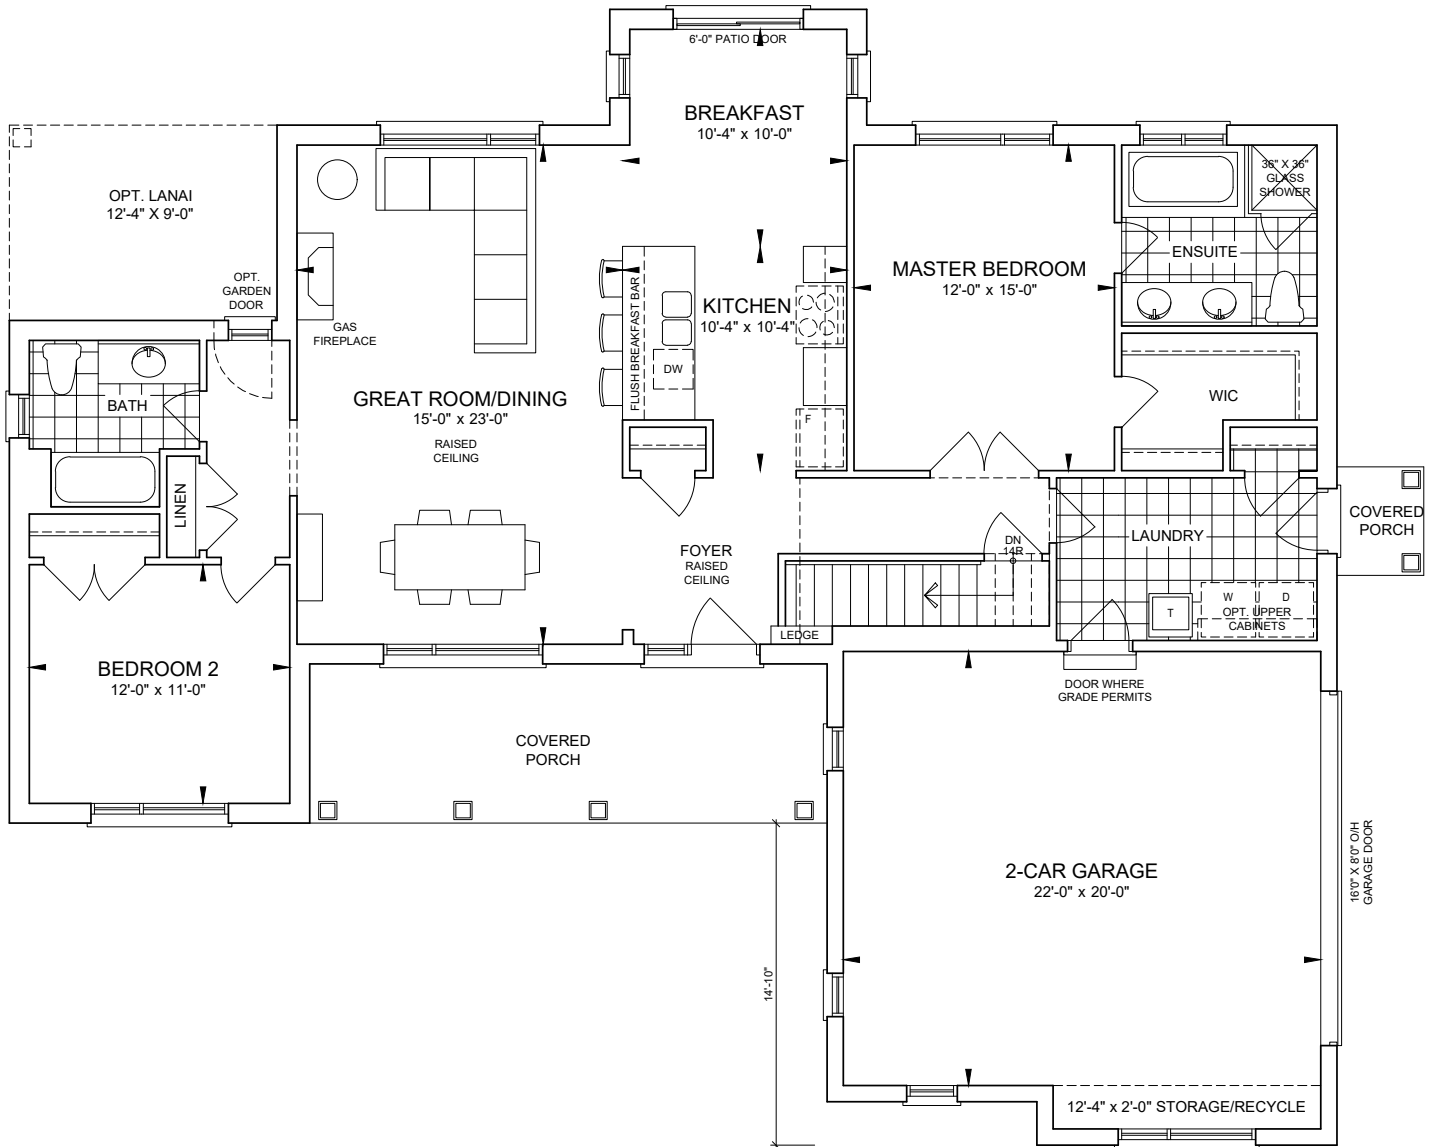

Bungalow B1

1548 sf.

Elevation B & C

Elevation B

Elevation C

myedenpark.ca

All prices, figures, sizes, specifications and information are subject to change without notice. All areas and stated dimensions are approximate. Mechanical location, actual usable floor space, living area and square footage may vary from stated floor area. Illustrations are artist's concept. E. & O. E.

FOURTEEN
ESTATES

Bungalow B1

1548 sf.

Ground Floor Elev. B

myedenpark.ca

All prices, figures, sizes, specifications and information are subject to change without notice. All areas and stated dimensions are approximate. Mechanical location, actual usable floor space, living area and square footage may vary from stated floor area. Illustrations are artist's concept. E. & O. E.

14 FOURTEEN
ESTATES

Bungalow B1

1548 sf.

Basement Elev. C

myedenpark.ca

All prices, figures, sizes, specifications and information are subject to change without notice. All areas and stated dimensions are approximate. Mechanical location, actual usable floor space, living area and square footage may vary from stated floor area. Illustrations are artist's concept. E. & O. E.

FOURTEEN
ESTATES

Bungalow B1

1548 sf.

Ground Floor Elev. C

myedenpark.ca

All prices, figures, sizes, specifications and information are subject to change without notice. All areas and stated dimensions are approximate. Mechanical location, actual usable floor space, living area and square footage may vary from stated floor area. Illustrations are artist's concept. E. & O. E.