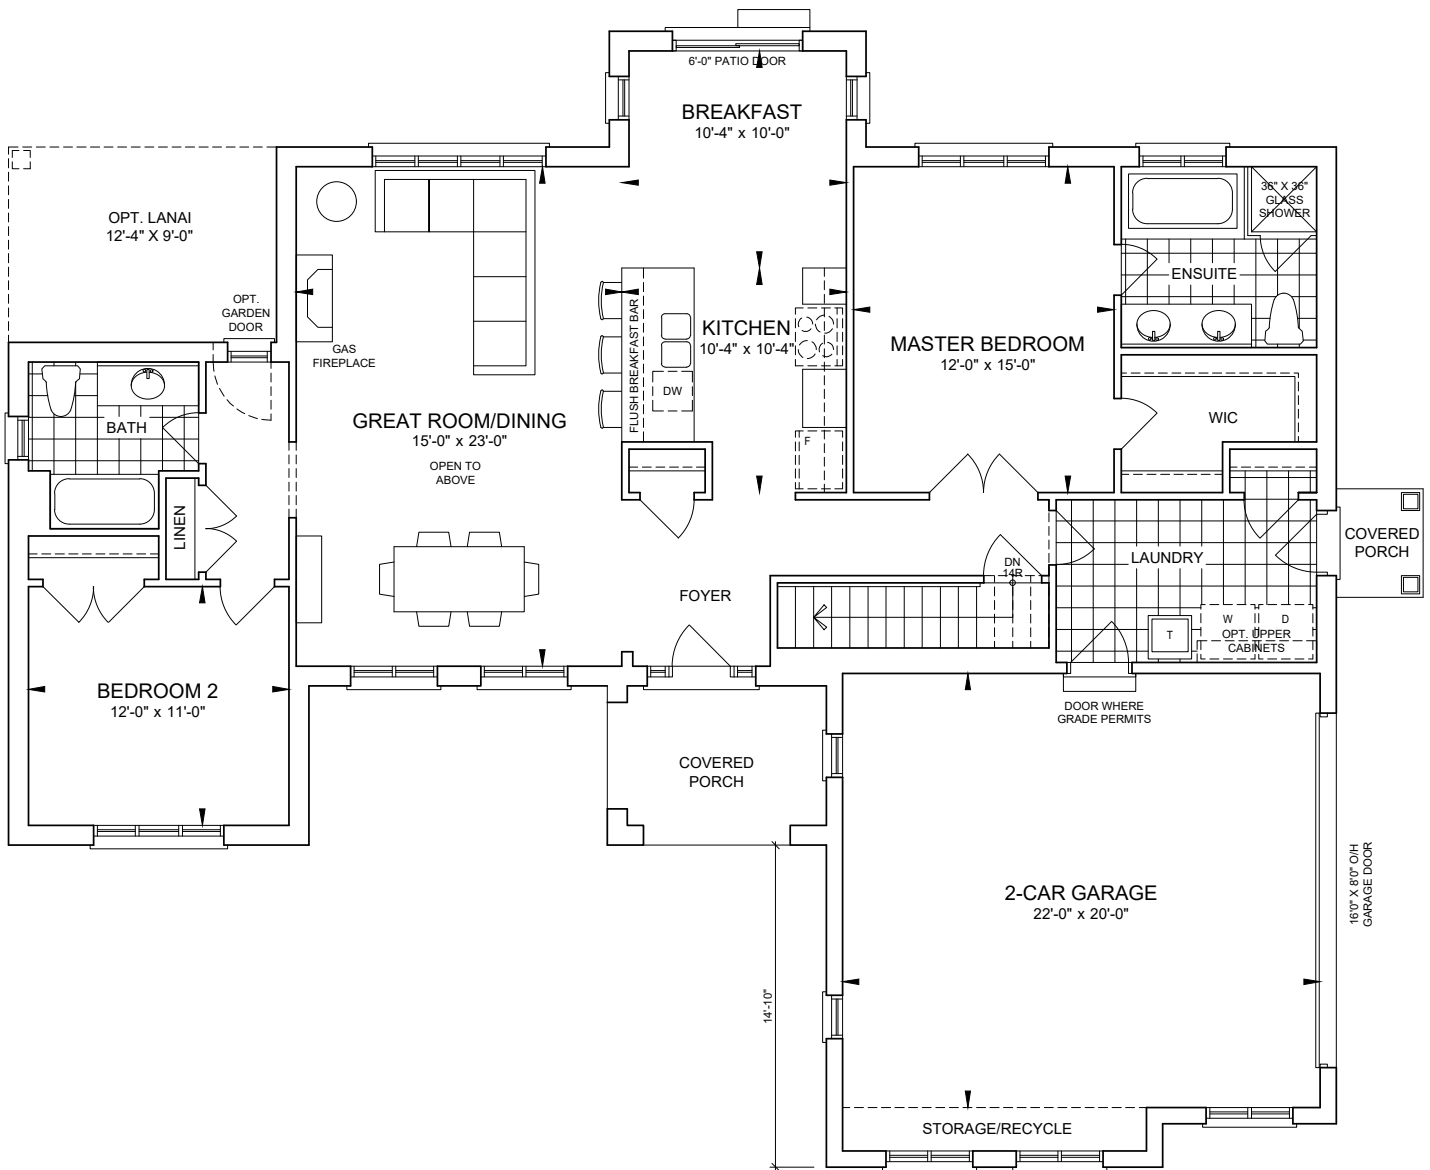

Bungalow B1

1548 sf.

Elevation B & C

Elevation B

Elevation C

myedenpark.ca

All prices, figures, sizes, specifications and information are subject to change without notice. All areas and stated dimensions are approximate. Mechanical location, actual usable floor space, living area and square footage may vary from stated floor area. Illustrations are artist's concept. E. & O. E.

14 FOURTEEN
ESTATES

Bungalow B1

1548 sf.

Basement Elev. B

myedenpark.ca

All prices, figures, sizes, specifications and information are subject to change without notice. All areas and stated dimensions are approximate. Mechanical location, actual usable floor space, living area and square footage may vary from stated floor area. Illustrations are artist's concept. E. & O. E.

FOURTEEN
ESTATES

Bungalow B1

1548 sf.

Ground Floor Elev. B

myedenpark.ca

All prices, figures, sizes, specifications and information are subject to change without notice. All areas and stated dimensions are approximate. Mechanical location, actual usable floor space, living area and square footage may vary from stated floor area. Illustrations are artist's concept. E. & O. E.

14 FOURTEEN
ESTATES

Bungalow B1

1548 sf.

Basement Elev. C

myedenpark.ca

All prices, figures, sizes, specifications and information are subject to change without notice. All areas and stated dimensions are approximate. Mechanical location, actual usable floor space, living area and square footage may vary from stated floor area. Illustrations are artist's concept. E. & O. E.