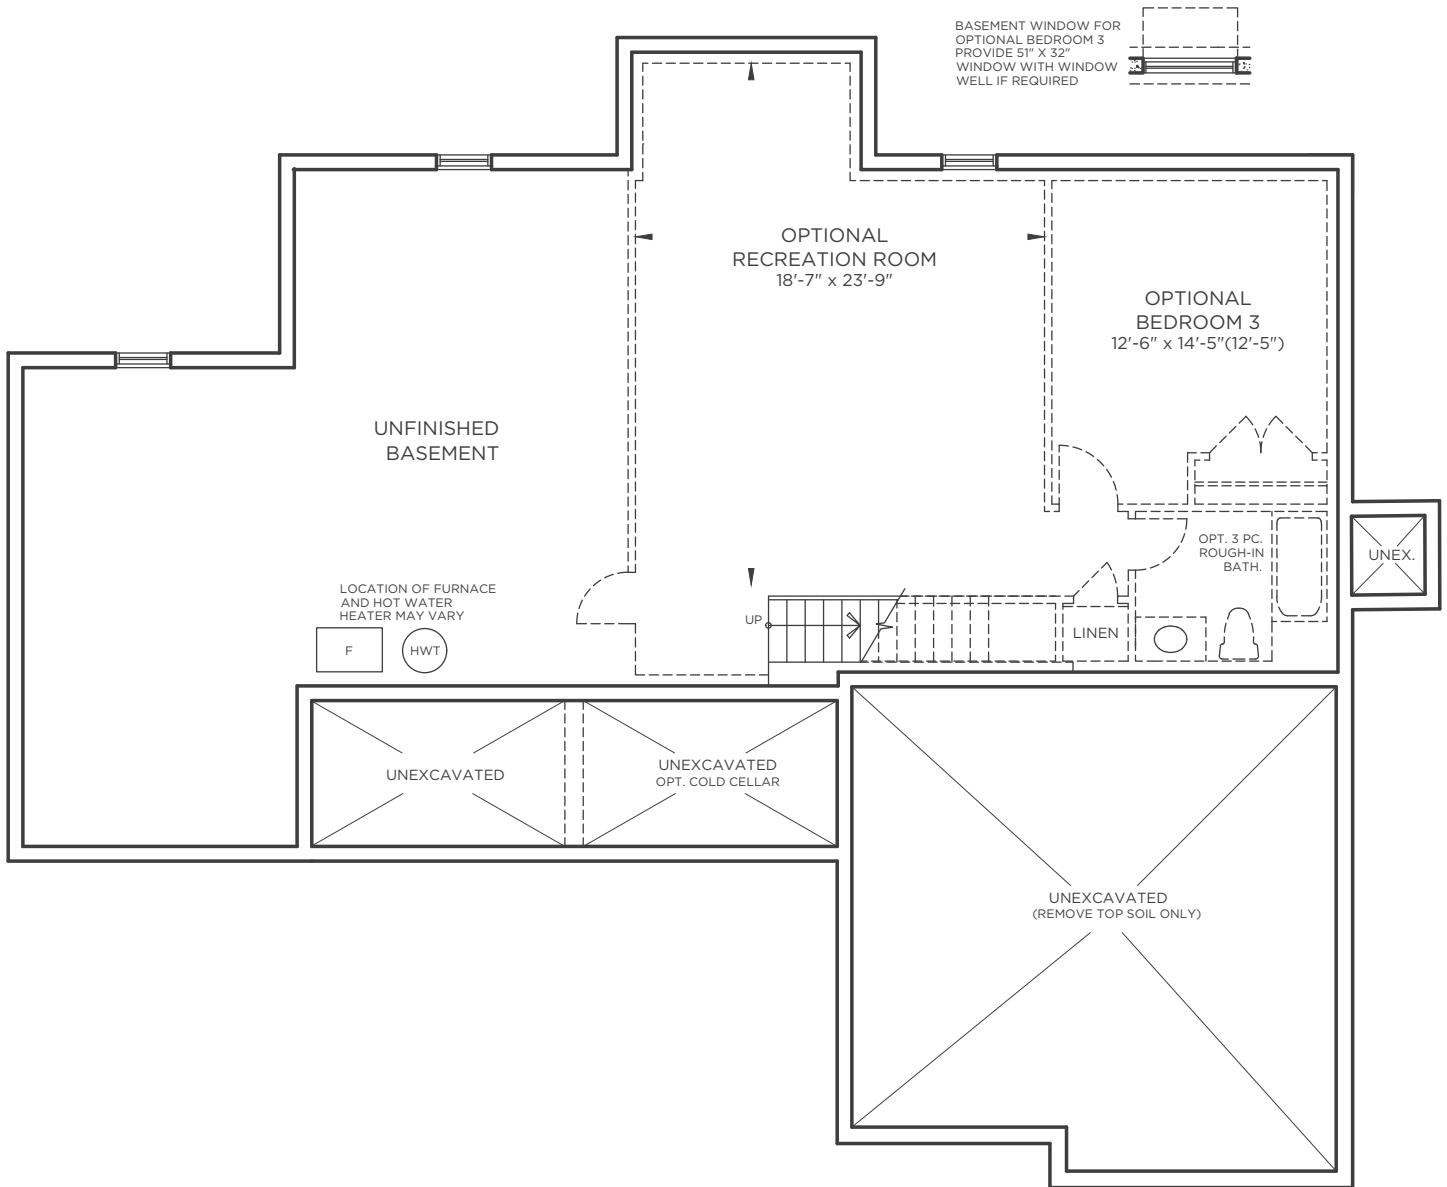

Bungalow B1

1548 sf.

Elevation B & C

Elevation B

Elevation C

myedenpark.ca

All prices, figures, sizes, specifications and information are subject to change without notice. All areas and stated dimensions are approximate. Mechanical location, actual usable floor space, living area and square footage may vary from stated floor area. Illustrations are artist's concept. E. & O. E.

14 FOURTEEN
ESTATES

Bungalow B1

1548 sf.

Basement Elev. B

myedenpark.ca

All prices, figures, sizes, specifications and information are subject to change without notice. All areas and stated dimensions are approximate. Mechanical location, actual usable floor space, living area and square footage may vary from stated floor area. Illustrations are artist's concept. E. & O. E.

FOURTEEN
ESTATES

Bungalow B1

1548 sf.

Ground Floor Elev. B

myedenpark.ca

All prices, figures, sizes, specifications and information are subject to change without notice. All areas and stated dimensions are approximate. Mechanical location, actual usable floor space, living area and square footage may vary from stated floor area. Illustrations are artist's concept. E. & O. E.

FOURTEEN
ESTATES

Bungalow B1

1548 sf.

Ground Floor Elev. C

myedenpark.ca

All prices, figures, sizes, specifications and information are subject to change without notice. All areas and stated dimensions are approximate. Mechanical location, actual usable floor space, living area and square footage may vary from stated floor area. Illustrations are artist's concept. E. & O. E.