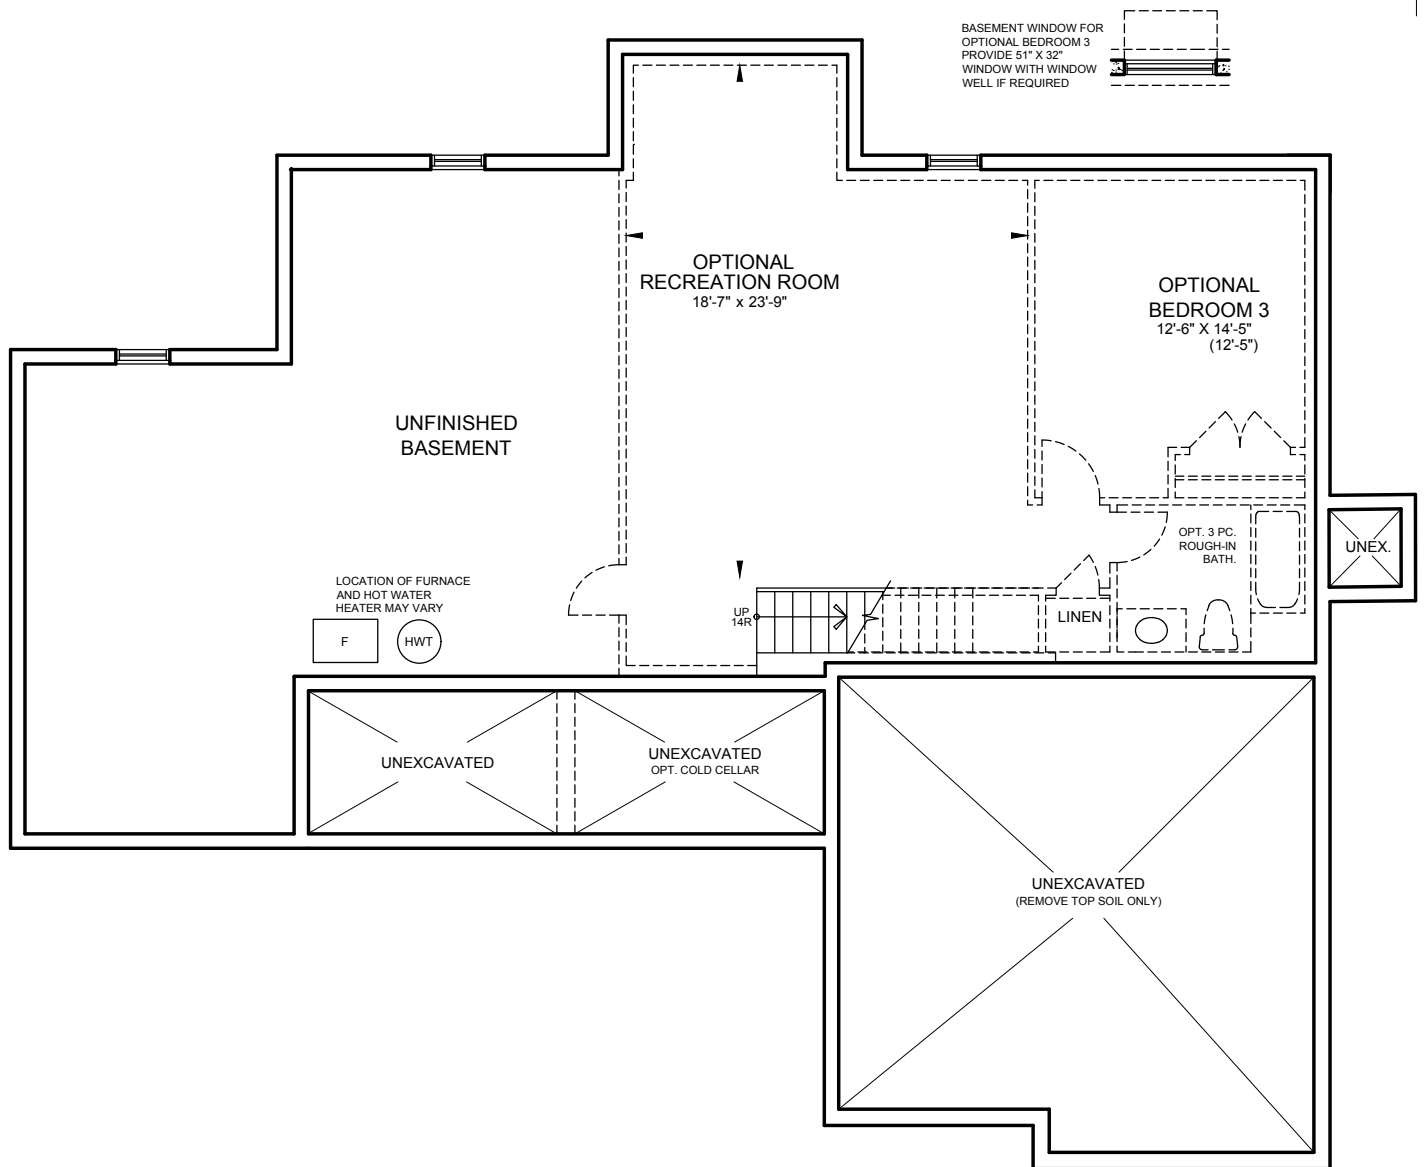

Bungalow B1

1548 sf.

Elevation B & C

Elevation B

Elevation C

myedenpark.ca

All prices, figures, sizes, specifications and information are subject to change without notice. All areas and stated dimensions are approximate. Mechanical location, actual usable floor space, living area and square footage may vary from stated floor area. Illustrations are artist's concept. E. & O. E.

14 FOURTEEN
ESTATES

Bungalow B1

1548 sf.

Basement Elev. B

myedenpark.ca

All prices, figures, sizes, specifications and information are subject to change without notice. All areas and stated dimensions are approximate. Mechanical location, actual usable floor space, living area and square footage may vary from stated floor area. Illustrations are artist's concept. E. & O. E.

FOURTEEN
ESTATES

Bungalow B1

1548 sf.

Ground Floor Elev. B

myedenpark.ca

All prices, figures, sizes, specifications and information are subject to change without notice. All areas and stated dimensions are approximate. Mechanical location, actual usable floor space, living area and square footage may vary from stated floor area. Illustrations are artist's concept. E. & O. E.

14 FOURTEEN
ESTATES

Bungalow B1

1548 sf.

Basement Elev. C

myedenpark.ca

All prices, figures, sizes, specifications and information are subject to change without notice. All areas and stated dimensions are approximate. Mechanical location, actual usable floor space, living area and square footage may vary from stated floor area. Illustrations are artist's concept. E. & O. E.