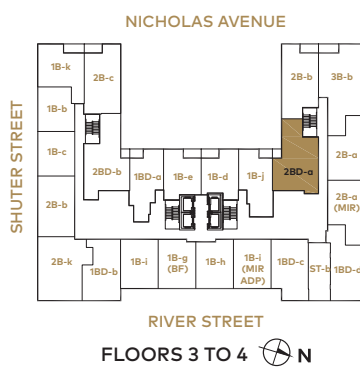

**TERRACE**

TERRACE ON FLOOR 2 ONLY  
Indoor Area: 795 sq. ft.  
Outdoor Area: 156 sq. ft.  
Total Area: 951 sq. ft.

PROUDLY MANAGED BY

**Daniels Gateway**  
RENTAL COMMUNITIES™

BUILT BY

**Daniels**  
love where you live™