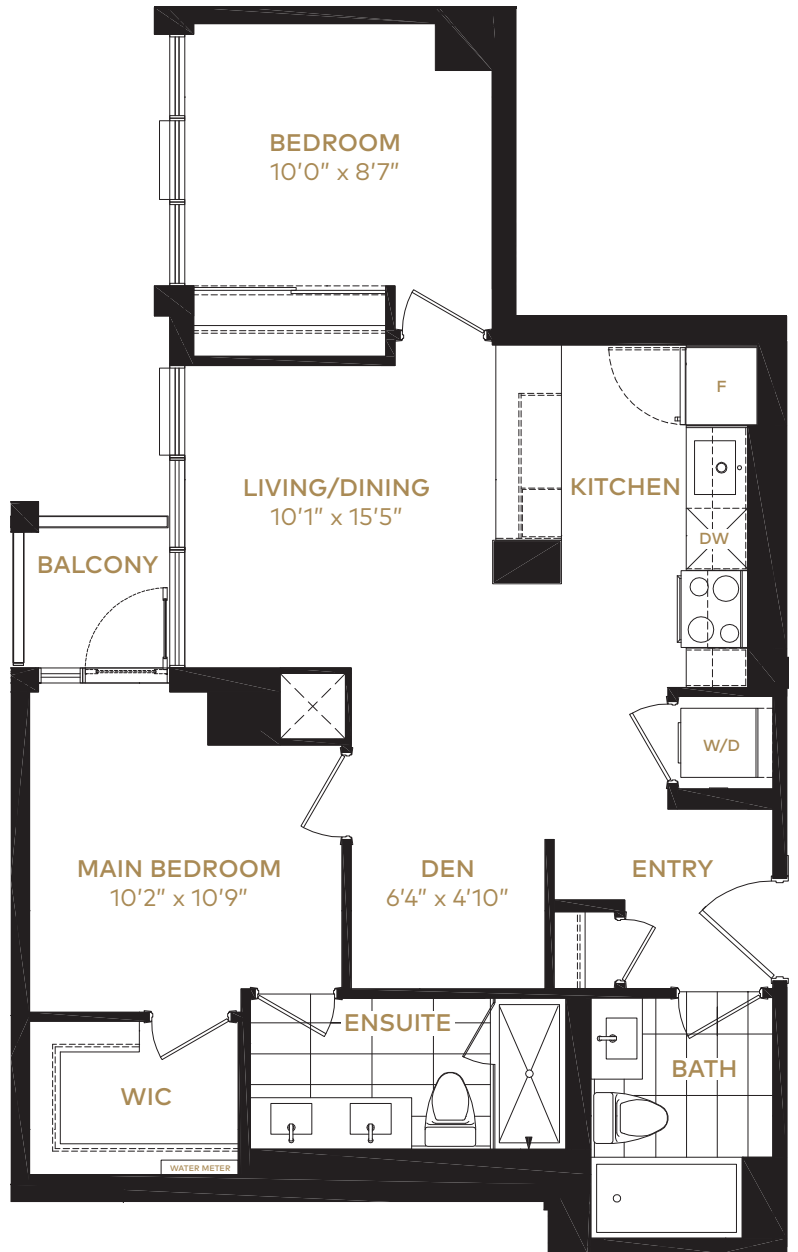

**TERRACE**

TERRACE ON FLOOR 2 ONLY  
Indoor Area: 795 sq. ft.  
Outdoor Area: 156 sq. ft.  
Total Area: 951 sq. ft.

PROUDLY MANAGED BY

**Daniels Gateway**  
RENTAL COMMUNITIES™

BUILT BY

**Daniels**  
love where you live™