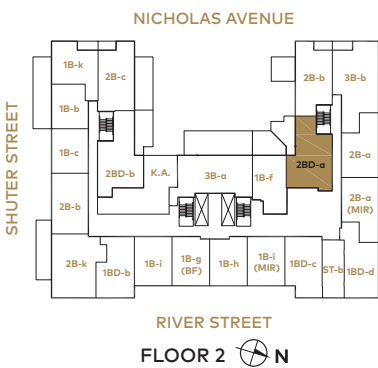

**TERRACE**

TERRACE ON FLOOR 2 ONLY  
Indoor Area: 795 sq. ft.  
Outdoor Area: 156 sq. ft.  
Total Area: 951 sq. ft.

PROUDLY MANAGED BY

**Daniels Gateway**  
RENTAL COMMUNITIES™

BUILT BY

**Daniels**  
love where you live™