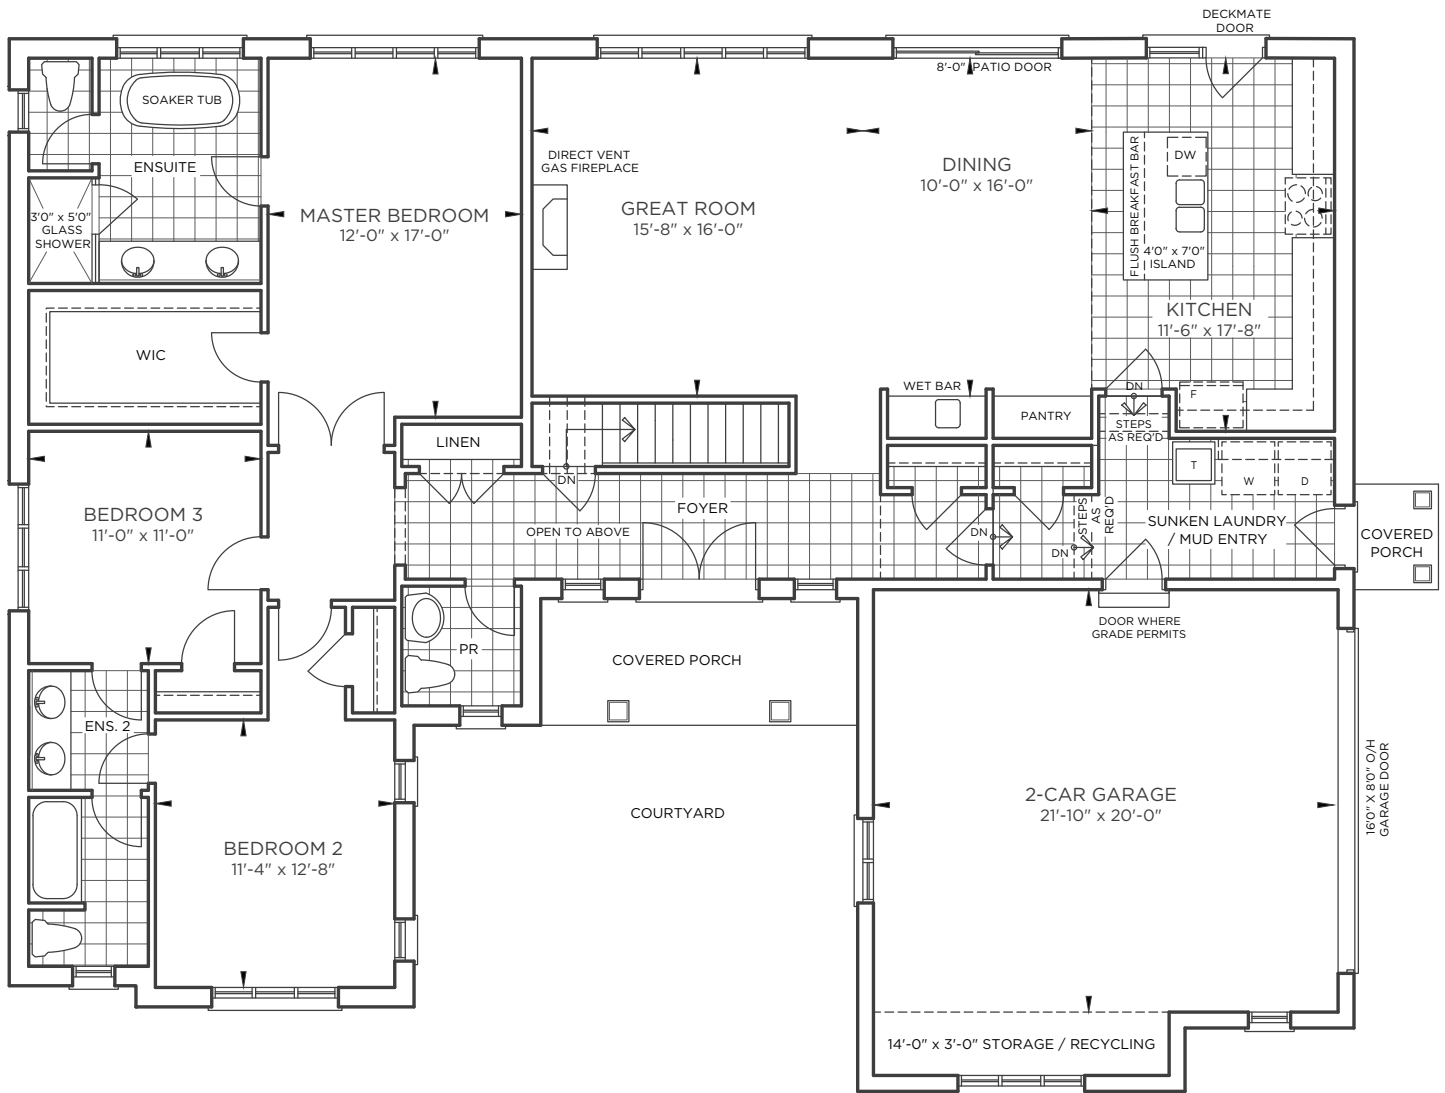

14 FOURTEEN
ESTATES

Bungalow B3

2078sf.

Basement Elev. A

myedenpark.ca

All prices, figures, sizes, specifications and information are subject to change without notice. All areas and stated dimensions are approximate. Mechanical location, actual usable floor space, living area and square footage may vary from stated floor area. Illustrations are artist's concept. E. & O. E.

14 FOURTEEN
ESTATES

Bungalow B3

2078sf.

Ground Floor Elev. A

myedenpark.ca

All prices, figures, sizes, specifications and information are subject to change without notice. All areas and stated dimensions are approximate. Mechanical location, actual usable floor space, living area and square footage may vary from stated floor area. Illustrations are artist's concept. E. & O. E.

FOURTEEN
ESTATES

Bungalow B3

2078sf.

Basement Elev. B

myedenpark.ca

All prices, figures, sizes, specifications and information are subject to change without notice. All areas and stated dimensions are approximate. Mechanical location, actual usable floor space, living area and square footage may vary from stated floor area. Illustrations are artist's concept. E. & O. E.

FOURTEEN
ESTATES

Bungalow B3

2078sf.

Ground Floor Elev. B

myedenpark.ca

All prices, figures, sizes, specifications and information are subject to change without notice. All areas and stated dimensions are approximate. Mechanical location, actual usable floor space, living area and square footage may vary from stated floor area. Illustrations are artist's concept. E. & O. E.