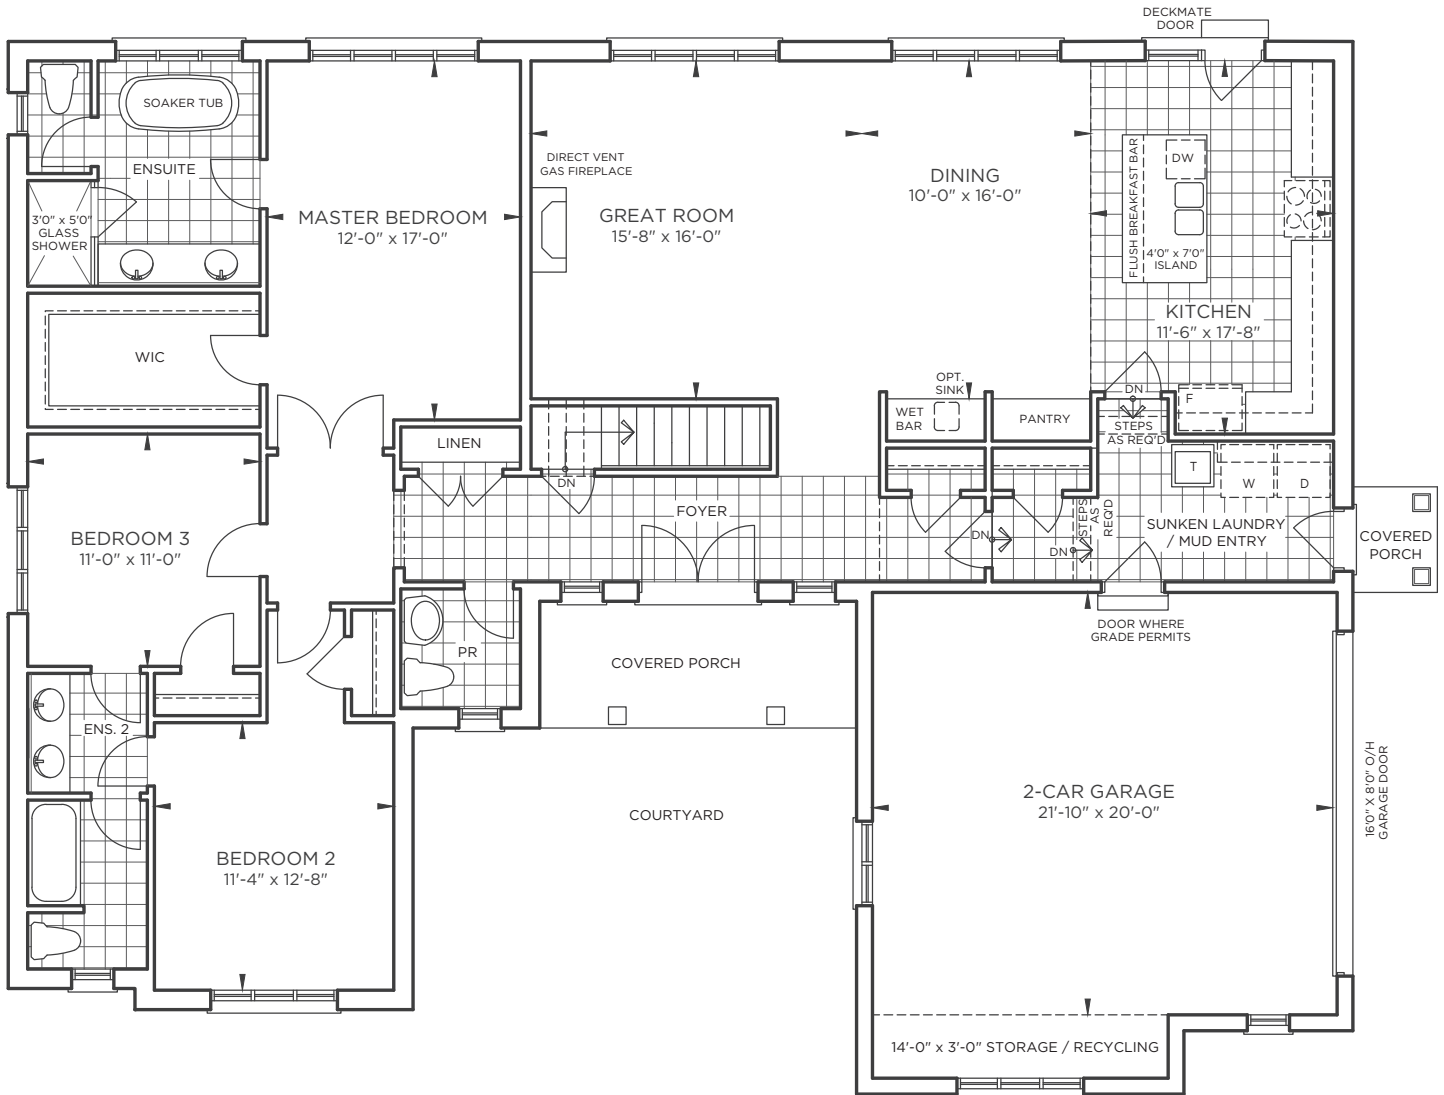

Bungalow B3

2078sf.

Elevation A

Elevation B

myedenpark.ca

All prices, figures, sizes, specifications and information are subject to change without notice. All areas and stated dimensions are approximate. Mechanical location, actual usable floor space, living area and square footage may vary from stated floor area. Illustrations are artist's concept. E. & O. E.

14 FOURTEEN
ESTATES

Bungalow B3

2078sf.

Basement Elev. A

myedenpark.ca

All prices, figures, sizes, specifications and information are subject to change without notice. All areas and stated dimensions are approximate. Mechanical location, actual usable floor space, living area and square footage may vary from stated floor area. Illustrations are artist's concept. E. & O. E.

14 FOURTEEN
ESTATES

Bungalow B3

2078sf.

Ground Floor Elev. A

myedenpark.ca

All prices, figures, sizes, specifications and information are subject to change without notice. All areas and stated dimensions are approximate. Mechanical location, actual usable floor space, living area and square footage may vary from stated floor area. Illustrations are artist's concept. E. & O. E.

FOURTEEN
ESTATES

Bungalow B3

2078sf.

Basement Elev. B

myedenpark.ca

All prices, figures, sizes, specifications and information are subject to change without notice. All areas and stated dimensions are approximate. Mechanical location, actual usable floor space, living area and square footage may vary from stated floor area. Illustrations are artist's concept. E. & O. E.