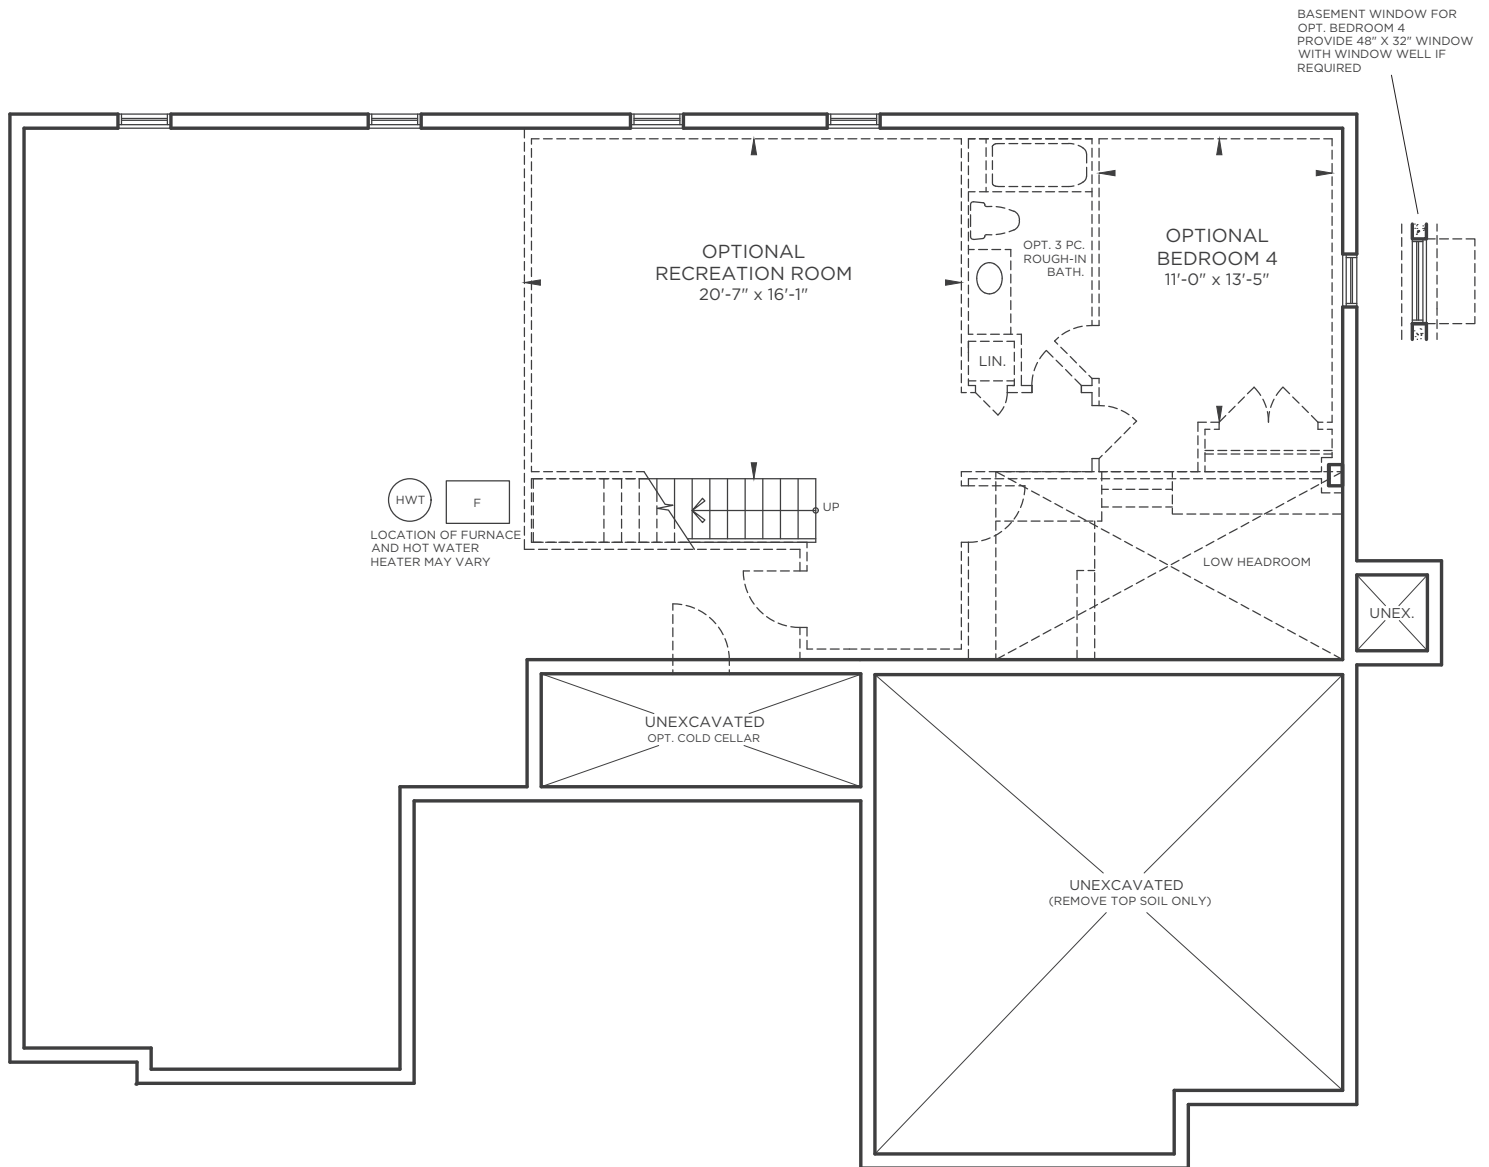

Bungalow B3

2078sf.

Elevation A

Elevation B

myedenpark.ca

All prices, figures, sizes, specifications and information are subject to change without notice. All areas and stated dimensions are approximate. Mechanical location, actual usable floor space, living area and square footage may vary from stated floor area. Illustrations are artist's concept. E. & O. E.

14 FOURTEEN
ESTATES

Bungalow B3

2078sf.

Basement Elev. A

myedenpark.ca

All prices, figures, sizes, specifications and information are subject to change without notice. All areas and stated dimensions are approximate. Mechanical location, actual usable floor space, living area and square footage may vary from stated floor area. Illustrations are artist's concept. E. & O. E.

14 FOURTEEN
ESTATES

Bungalow B3

2078sf.

Ground Floor Elev. A

myedenpark.ca

All prices, figures, sizes, specifications and information are subject to change without notice. All areas and stated dimensions are approximate. Mechanical location, actual usable floor space, living area and square footage may vary from stated floor area. Illustrations are artist's concept. E. & O. E.

FOURTEEN
ESTATES

Bungalow B3

2078sf.

Basement Elev. B

myedenpark.ca

All prices, figures, sizes, specifications and information are subject to change without notice. All areas and stated dimensions are approximate. Mechanical location, actual usable floor space, living area and square footage may vary from stated floor area. Illustrations are artist's concept. E. & O. E.