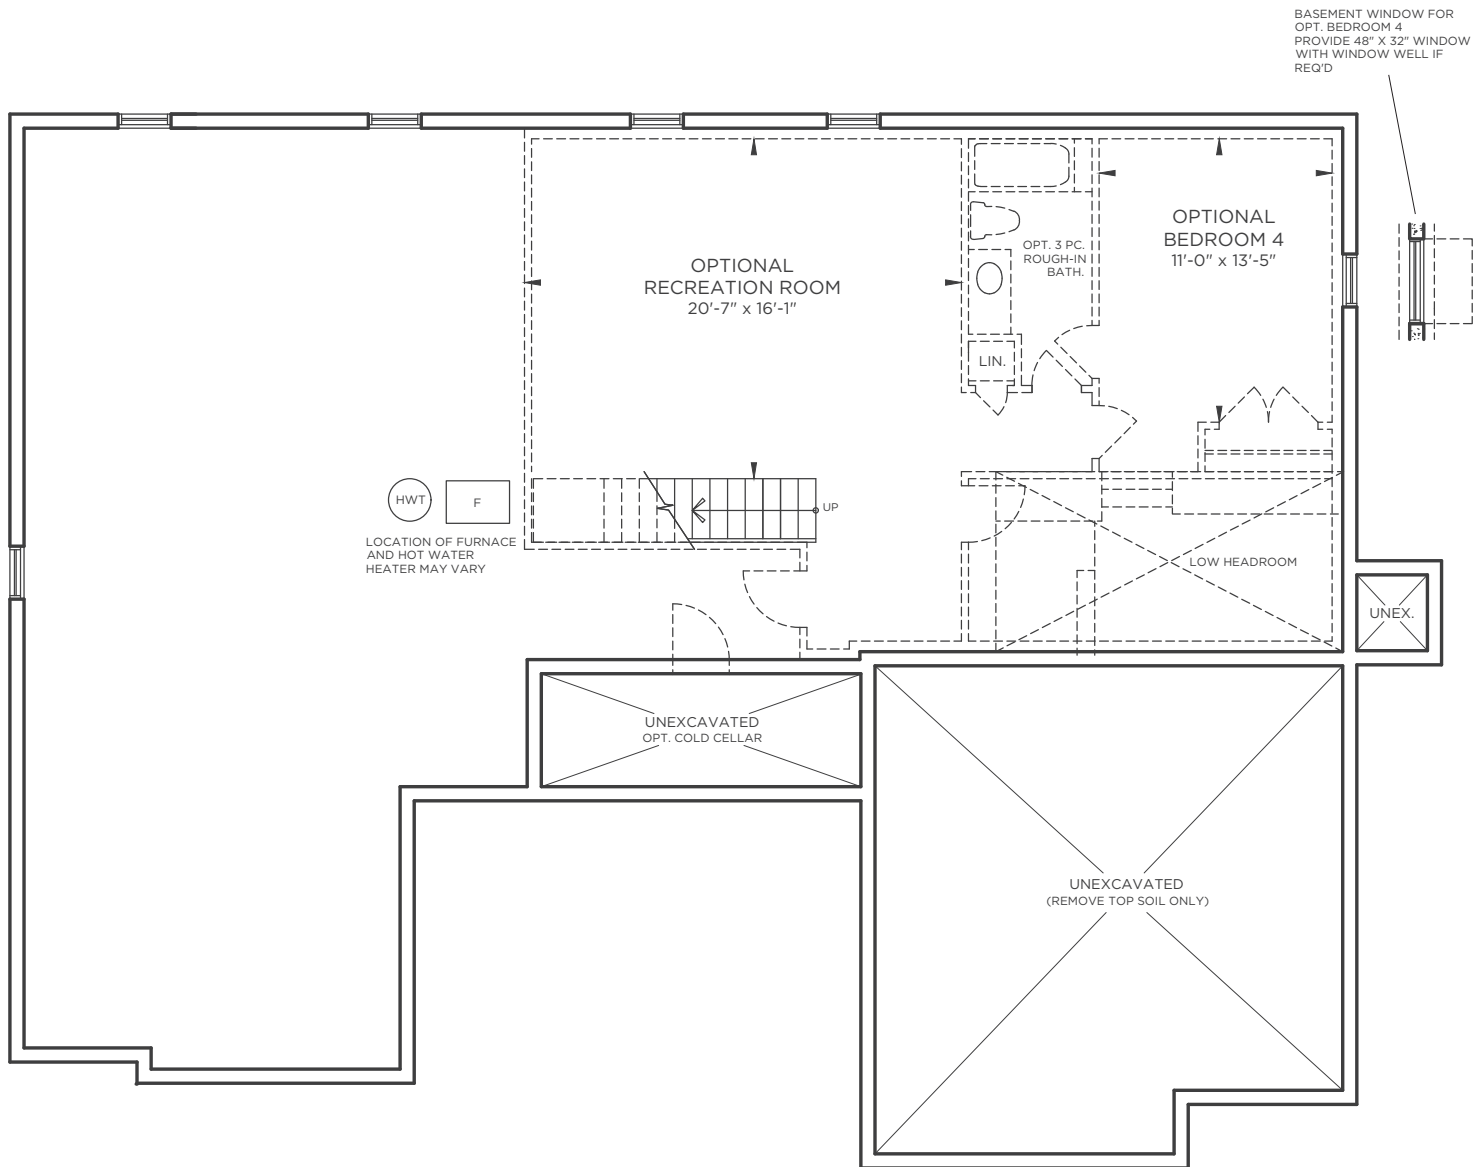

Bungalow B3

2078sf.

Elevation A

Elevation B

myedenpark.ca

All prices, figures, sizes, specifications and information are subject to change without notice. All areas and stated dimensions are approximate. Mechanical location, actual usable floor space, living area and square footage may vary from stated floor area. Illustrations are artist's concept. E. & O. E.

14 FOURTEEN
ESTATES

Bungalow B3

2078sf.

Basement Elev. A

myedenpark.ca

All prices, figures, sizes, specifications and information are subject to change without notice. All areas and stated dimensions are approximate. Mechanical location, actual usable floor space, living area and square footage may vary from stated floor area. Illustrations are artist's concept. E. & O. E.

14 FOURTEEN
ESTATES

Bungalow B3

2078sf.

Ground Floor Elev. A

myedenpark.ca

All prices, figures, sizes, specifications and information are subject to change without notice. All areas and stated dimensions are approximate. Mechanical location, actual usable floor space, living area and square footage may vary from stated floor area. Illustrations are artist's concept. E. & O. E.

FOURTEEN
ESTATES

Bungalow B3

2078sf.

Basement Elev. B

myedenpark.ca

All prices, figures, sizes, specifications and information are subject to change without notice. All areas and stated dimensions are approximate. Mechanical location, actual usable floor space, living area and square footage may vary from stated floor area. Illustrations are artist's concept. E. & O. E.