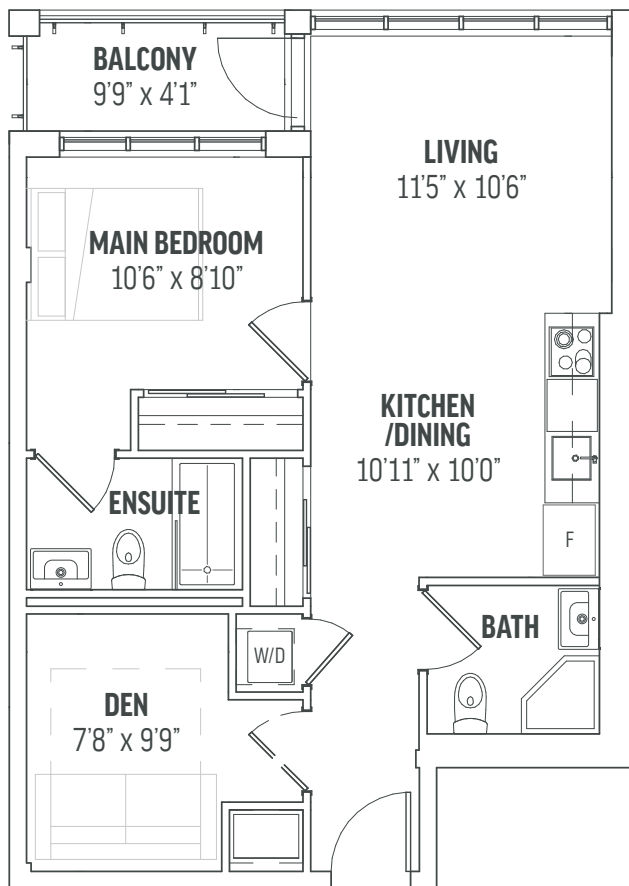

# A2A CEDAR

1 BED + DEN | 2 BATH

UNIT: 213

684 SQ. FT.

OUTDOOR AREA 45 SQ. FT.

LEVEL 2

## LAKESIDE<sup>®</sup> MUSKOKA