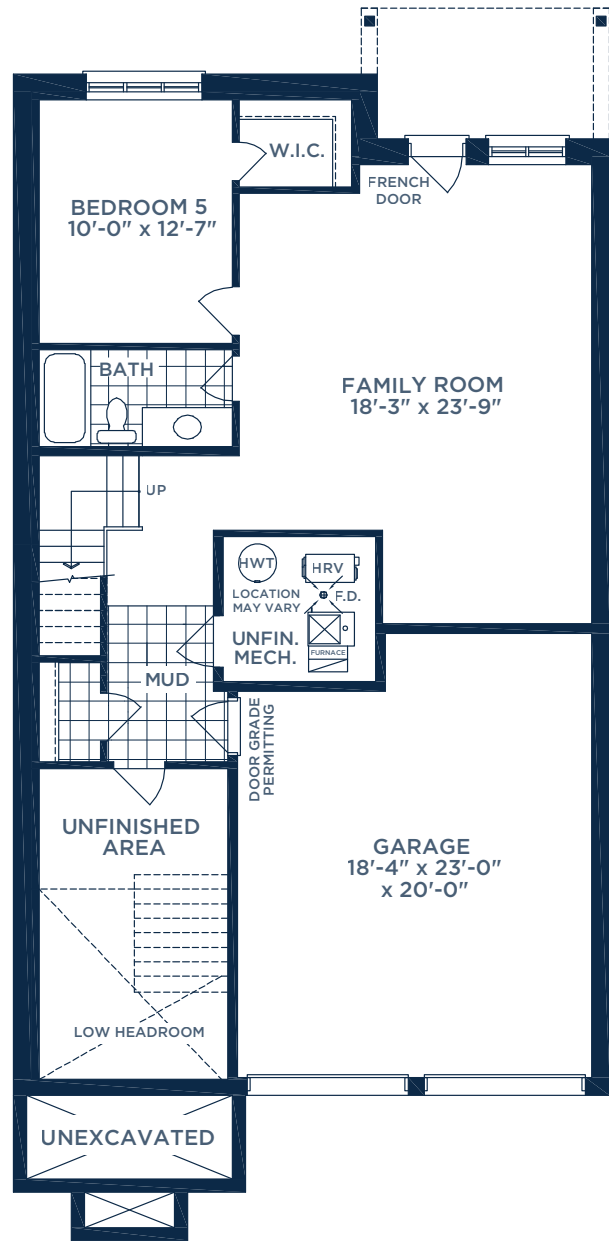

MODEL 3707 ELEV. A:  
3,850 SQ. FT., 5 BEDROOMS, 4.5 BATHROOMS

GROUND FLOOR PLAN  
ELEV. A

OPT. FLEXHOUZ™ GROUND FLOOR PLAN  
ELEV. A

MAIN FLOOR PLAN  
ELEV. A

SECOND FLOOR PLAN  
ELEV. A