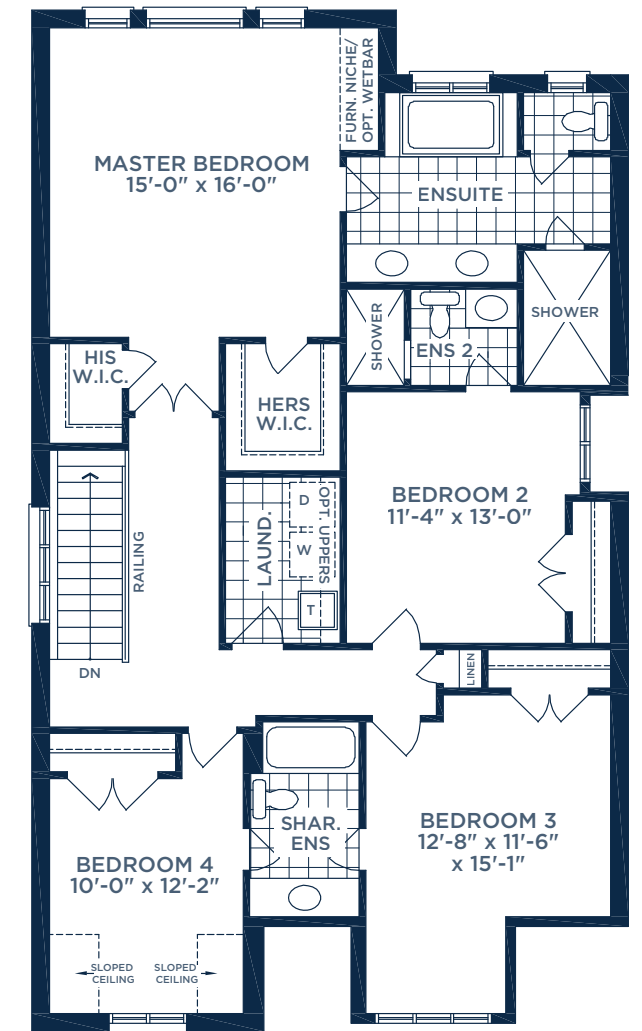

MODEL 3707 ELEV. A:  
3,850 SQ. FT., 5 BEDROOMS, 4.5 BATHROOMS

GROUND FLOOR PLAN  
ELEV. A

OPT. FLEXHOUZ™ GROUND FLOOR PLAN  
ELEV. A

MAIN FLOOR PLAN  
ELEV. A

SECOND FLOOR PLAN  
ELEV. A