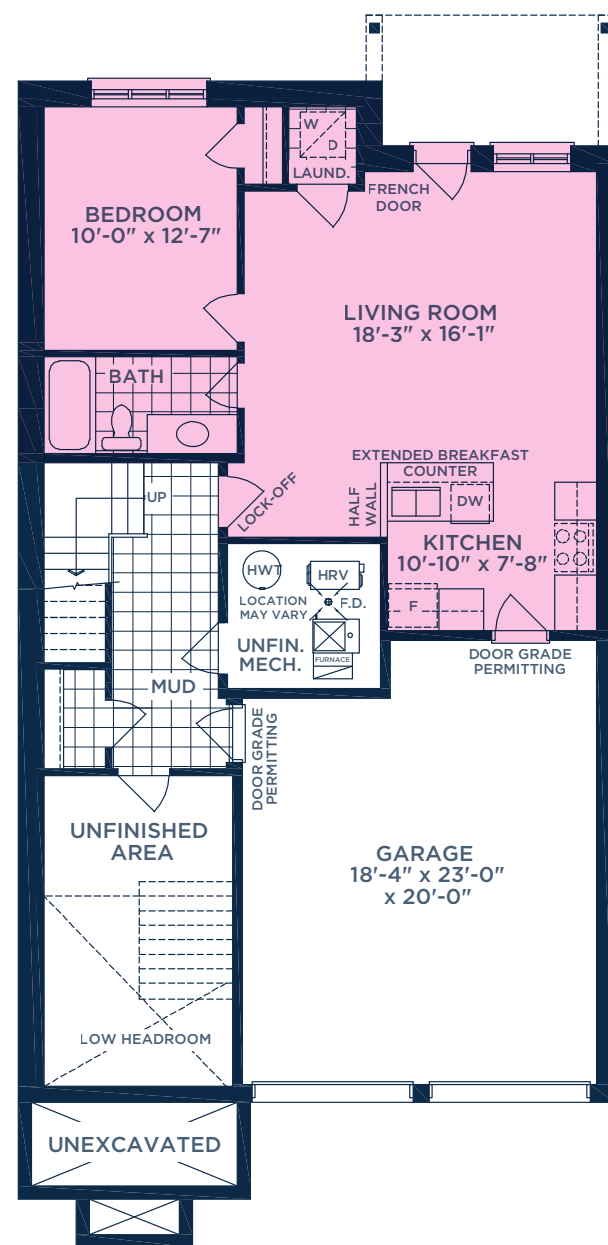

MODEL 3707 ELEV. A:  
3,850 SQ. FT., 5 BEDROOMS, 4.5 BATHROOMS

GROUND FLOOR PLAN  
ELEV. A

OPT. FLEXHOUZ™ GROUND FLOOR PLAN  
ELEV. A

MAIN FLOOR PLAN  
ELEV. A

SECOND FLOOR PLAN  
ELEV. A