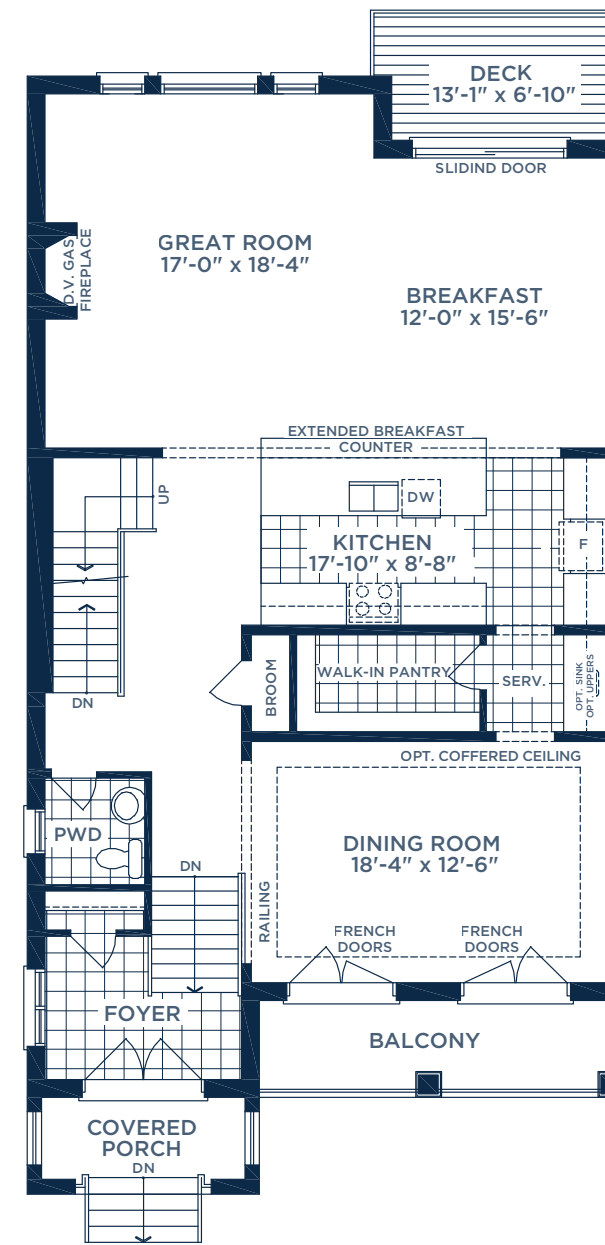

MODEL 3707 ELEV. A:  
3,850 SQ. FT., 5 BEDROOMS, 4.5 BATHROOMS

GROUND FLOOR PLAN  
ELEV. A

OPT. FLEXHOUZ™ GROUND FLOOR PLAN  
ELEV. A

MAIN FLOOR PLAN  
ELEV. A

SECOND FLOOR PLAN  
ELEV. A