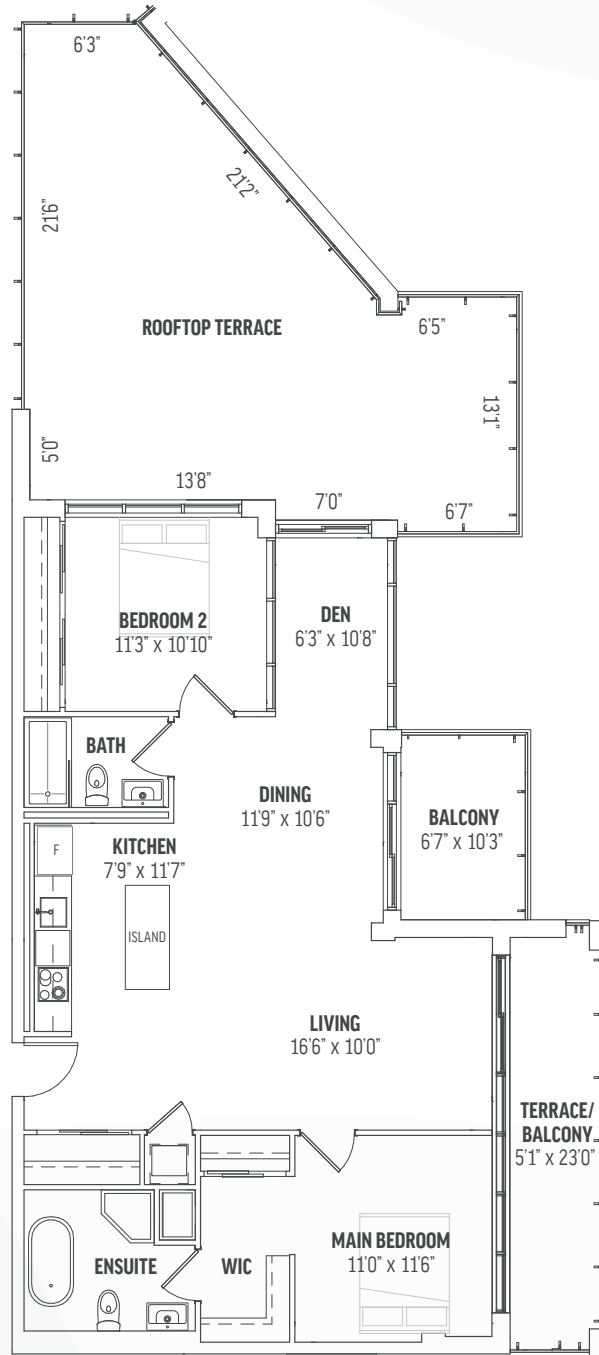

K1 BALA

2 BED + DEN | 2 BATH

UNIT: 501

1,166 SQ. FT.
OUTDOOR AREA 769 SQ. FT.

LEVEL 5

LAKE SIDE[®] MUSKOKA