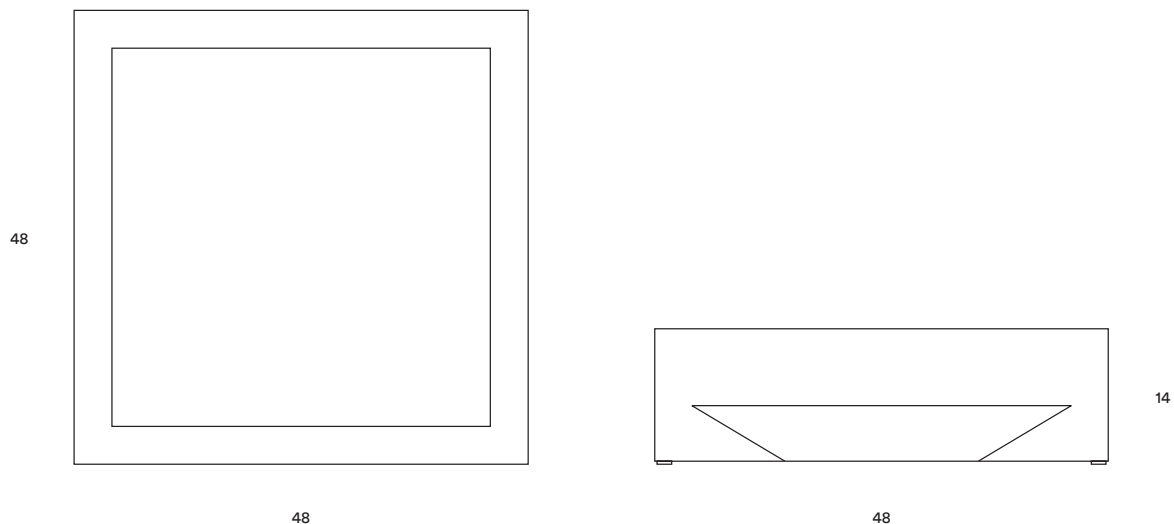

CLASTE

TABLES

AT SWIM-TWO-TABLES

AT SWIM - TWO - TABLES

AVAILABLE STANDARD FINISHES

Marble (Category A)		Marble (Category B)	Glass		Fabric
A01	Cararra Gioa (white)	Custom orders only	G01	Ultra-clear	-
A03	Belvedere Black		G02	Bronze	
A04	Rainbow Mist				
A06	Verdi Alpi				
A07	Port Black				

SPECIFICATIONS

Dimensions (W x D x H)	48 x 48 x 14 in	1220 x 1220 x 355 mm
Approx weight	495 lbs	225 kg
Top of shelf	-	-
Crate size	52 x 52 x 19 in	1320 x 1320 x 482 mm
Approx weight crated	600 lbs	273 kg

PRICES (USD)

Dimensions (H)	Category A	Category B	Crate
14 in	\$ 15 500	T.B.D.	\$ 475

Product code: CP 007

32