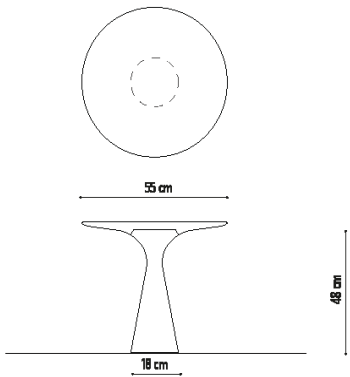

ANGELO M/SR 55