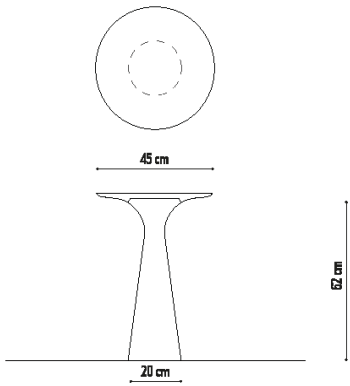

LES ATELIERS COURBET

THE MASTER CRAFTMEN'S GALLERY

ANGELO M/SR 45