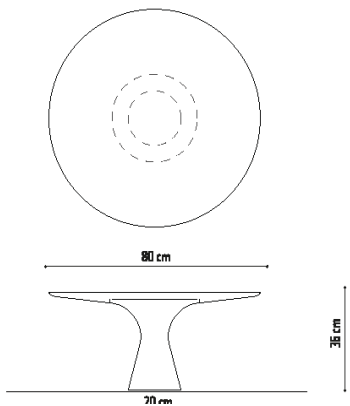

ANGELO M/SR 80

	1	2	3	4	5
	KYKNOS	GRAFITE	TRAVERTINO ROSSO --- GREY SAINT LAURENT --- PICASSO GREEN	PORT SAINT LAURENT --- TRAVERTINO SILVER --- ROSSO LEPANTO	BIANCO STATUARIETTO
	$5,700	$6,000	$6,200	$6,500	$7,200
	$5,800	$5,900	$6,200	$6,500	$7,200
	$6,800	$7,200	$7,500	$7,900	$9,500