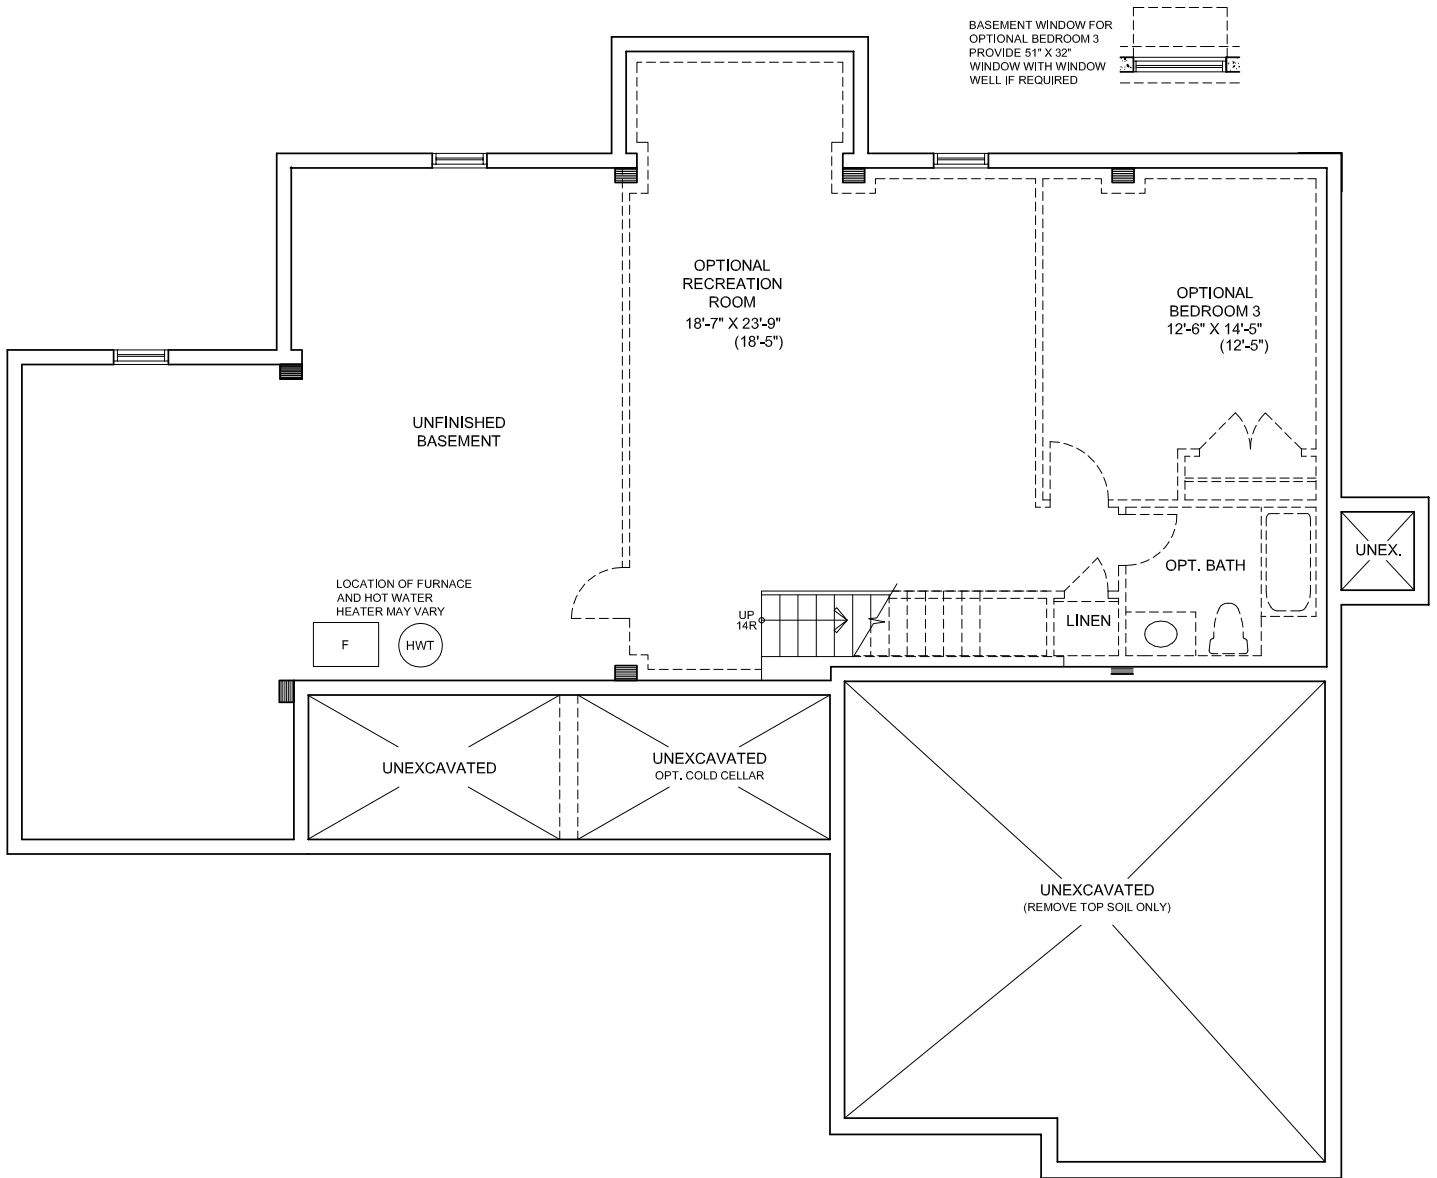

Bungalow L1

2064 sf.

Basement Elev. B

myedenpark.ca

All prices, figures, sizes, specifications and information are subject to change without notice. All areas and stated dimensions are approximate. Mechanical location, actual usable floor space, living area and square footage may vary from stated floor area. Illustrations are artist's concept. E. & O. E.

14 FOURTEEN
ESTATES