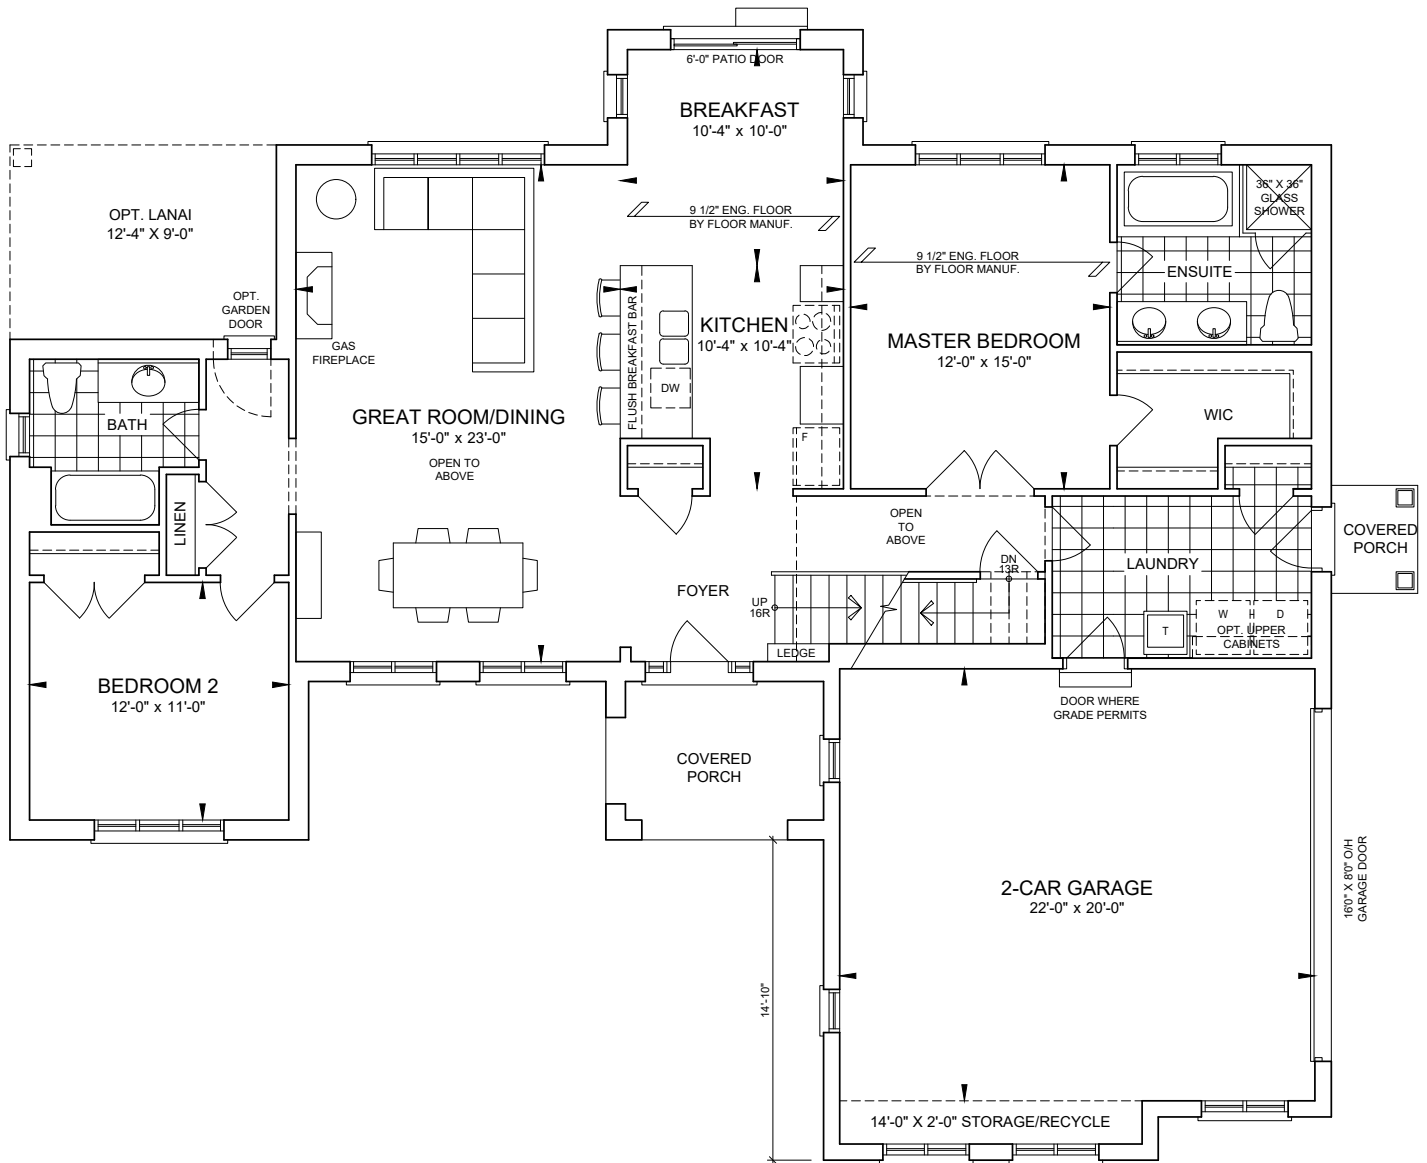

Bungalow L1

2064 sf.

Ground Floor Elev. B

myedenpark.ca

All prices, figures, sizes, specifications and information are subject to change without notice. All areas and stated dimensions are approximate. Mechanical location, actual usable floor space, living area and square footage may vary from stated floor area. Illustrations are artist's concept. E. & O. E.

FOURTEEN
ESTATES