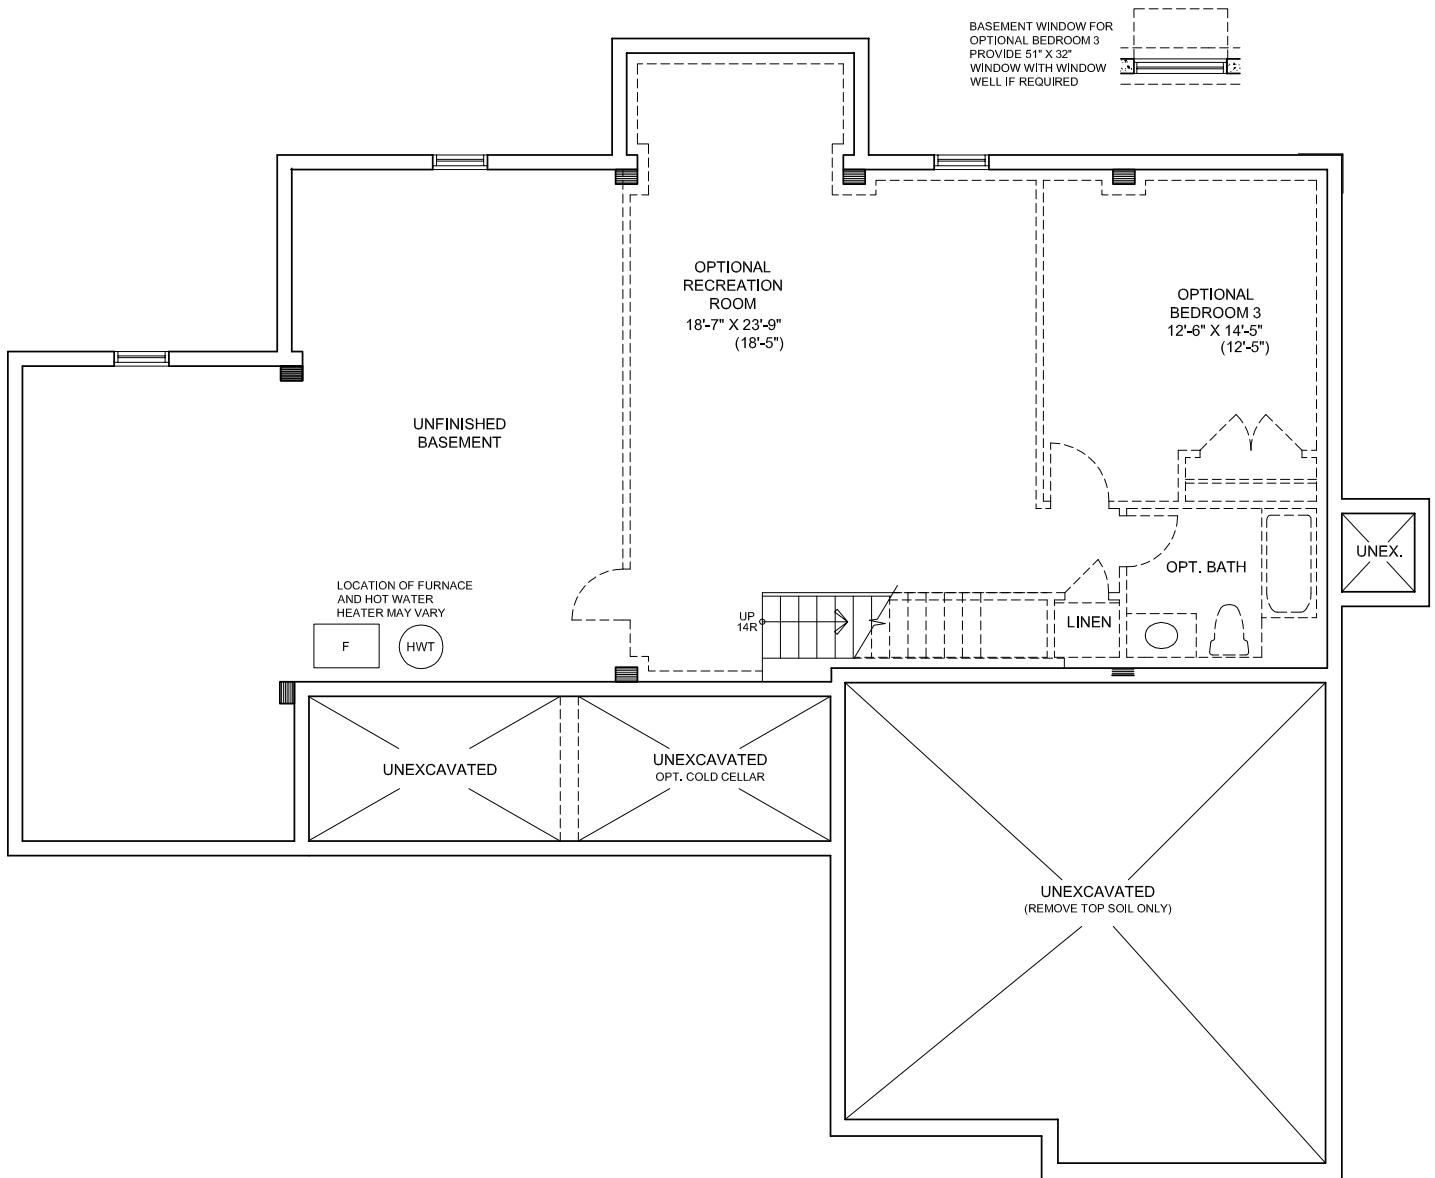

Loft Floor Elev. B

Bungalow L1

2123 sf.

Basement Elev. C

myedenpark.ca

All prices, figures, sizes, specifications and information are subject to change without notice. All areas and stated dimensions are approximate. Mechanical location, actual usable floor space, living area and square footage may vary from stated floor area. Illustrations are artist's concept. E. & O. E.

FOURTEEN
ESTATES