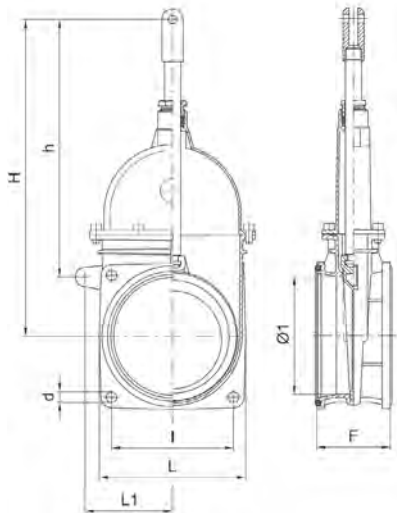

MZ Brass Piston Valves

4 Bolt Flange

Part #	Description
2003-0000 MZ	4" 4-Bolt Flange Piston Valve
2003-0010 MZ	4" 4-Bolt Flange Valve With Air Cylinder
2003-0011 MZ	4" 4-Bolt Flange Piston Valve With Double Acting Hydraulic Cylinder
2002-0000 MZ	6" 4-Bolt Flange Piston Valve
2002-0010 MZ	6" 4-Bolt Flange Valve With Air Cylinder
2002-0011 MZ	6" 4-Bolt Flange Valve With Single Acting Hydraulic Cylinder
2002-0013 MZ	6" 4-Bolt Flange Valve With Double Acting Hydraulic Cylinder
2008-0000 MZ	8" 4-Bolt Flange Piston Valve
2008-1000 MZ	8" 4-Bolt Flange Piston Valve With Air Cylinder
2008-1001 MZ	8" 4-Bolt Flange Piston Valve With Double Acting Hydraulic Cylinder
2005-0000	4-Bolt Flange Plate With 4" Hole
2006-0000	4-Bolt Flange Plate With 6" Hole

DIMENSIONS

Ø"	4"	6"	8"
Ø1	3.7"	5.7"	7.36"
H	12.2"	15.7"	18.4"
h	10.16"	12.75"	14.01"
L	7.1"	7.1"	9"
L1	3.8"	4.23"	5.4"
F	3.5"	3.5"	4.4"
d	0.51"	0.51"	0.51"
l	5.9"	5.9"	7.1"

SPECIFICATIONS

DN	4"	6"	8"
P(BAR)	3	2.5	1.5
P(PSI)	45	35	22
T °C	-15 +80		

Description	Part #		
	4" Valve	6" Valve	8" Valve
1 Body	2003-0001 MZ	2002-0001 MZ	2008-0001 MZ
2 Gasket	2003-0002 MZ	2002-0002 MZ	1047-0002 MZ
3 Gate	2003-0003 MZ	2002-0002 MZ	1047-0003 MZ
4 Locking Clamp	1046-0006 MZ	1046-0006 MZ	1046-0006 MZ
5 Stem	1045-0004 MZ	1046-0005 MZ	1047-0004 MZ
6 Head	2003-0005 MZ	2002-0005 MZ	1047-0005 MZ
7 Screw	1046-0006 MZ	1046-0006 MZ	1046-0006 MZ
8 Nylon Packing	1040-0004 MZ	1040-0004 MZ	1047-0007 MZ
9 Nut	1046-0008 MZ	1046-0008 MZ	1046-0008 MZ
10 Fork	1046-0009 MZ	1046-0009 MZ	1046-0009 MZ
11 O Ring	2007-0000 MZ	2007-0000 MZ	2008-0010 MZ