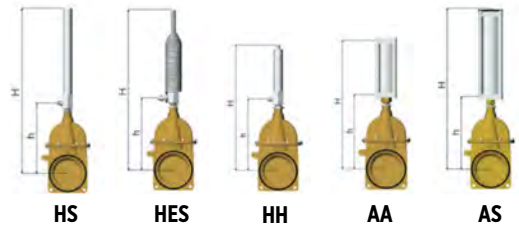

MZ Brass Piston Valves

4 Bolt Flange

Part #	Description
2003-0000 MZ	4" 4-Bolt Flange Piston Valve
2003-0010 MZ	4" 4-Bolt Flange Valve With Air Cylinder
2003-0011 MZ	4" 4-Bolt Flange Piston Valve With Double Acting Hydraulic Cylinder
2002-0000 MZ	6" 4-Bolt Flange Piston Valve
2002-0010 MZ	6" 4-Bolt Flange Valve With Air Cylinder
2002-0011 MZ	6" 4-Bolt Flange Valve With Single Acting Hydraulic Cylinder
2002-0013 MZ	6" 4-Bolt Flange Valve With Double Acting Hydraulic Cylinder
2008-0000 MZ	8" 4-Bolt Flange Piston Valve
2008-1000 MZ	8" 4-Bolt Flange Piston Valve With Air Cylinder
2008-1001 MZ	8" 4-Bolt Flange Piston Valve With Double Acting Hydraulic Cylinder
2005-0000	4-Bolt Flange Plate With 4" Hole
2006-0000	4-Bolt Flange Plate With 6" Hole

DIMENSIONS

Ø"	4"	6"	8"
Ø1	3.7"	5.7"	7.36"
H	12.2"	15.7"	18.4"
h	10.16"	12.75"	14.01"
L	7.1"	7.1"	9"
L1	3.8"	4.23"	5.4"
F	3.5"	3.5"	4.4"
d	0.51"	0.51"	0.51"
l	5.9"	5.9"	7.1"

SPECIFICATIONS

DN	4"	6"	8"
P(BAR)	3	2.5	1.5
P(PSI)	45	35	22
T °C	-15 +80		

Description	Part #		
	4" Valve	6" Valve	8" Valve
1 Body	2003-0001 MZ	2002-0001 MZ	2008-0001 MZ
2 Gasket	2003-0002 MZ	2002-0002 MZ	1047-0002 MZ
3 Gate	2003-0003 MZ	2002-0002 MZ	1047-0003 MZ
4 Locking Clamp	1046-0006 MZ	1046-0006 MZ	1046-0006 MZ
5 Stem	1045-0004 MZ	1046-0005 MZ	1047-0004 MZ
6 Head	2003-0005 MZ	2002-0005 MZ	1047-0005 MZ
7 Screw	1046-0006 MZ	1046-0006 MZ	1046-0006 MZ
8 Nylon Packing	1040-0004 MZ	1040-0004 MZ	1047-0007 MZ
9 Nut	1046-0008 MZ	1046-0008 MZ	1046-0008 MZ
10 Fork	1046-0009 MZ	1046-0009 MZ	1046-0009 MZ
11 O Ring	2007-0000 MZ	2007-0000 MZ	2008-0010 MZ