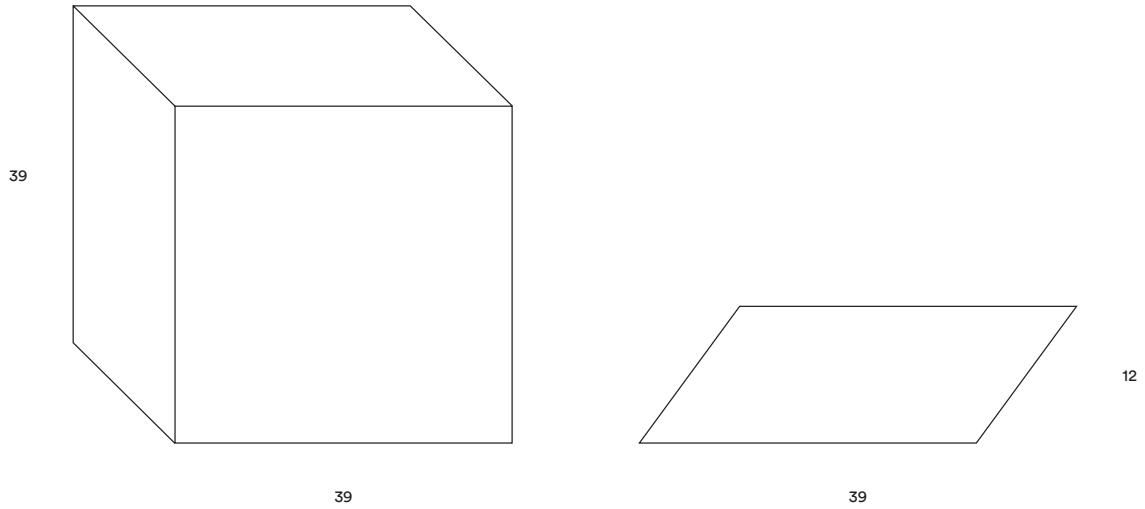

CLASTE

TABLES

LEAN ON ME

L E S A T E L I E R S C O U R B E T

THE MASTERCRAFTSMEN'S GALLERY

LEAN ON ME

AVAILABLE STANDARD FINISHES

Marble (Category A)		Marble (Category B)	Glass	Fabric
A01	Cararra Gioa (white)	Custom orders only	-	-
A02	Cararra Classico (grey)			
A03	Belvedere Black			
A04	Rainbow Mist			

SPECIFICATIONS

Dimensions (W x D x H) (single table)	39 x 39 x 12 in	990 x 990 x 305 mm
Approx weight	290lbs	131 kg
Top of shelf	-	-
Crate size	43 x 43 x 19 in	1092 x 1092 x 483 mm
Approx weight crated	360 lbs	163 kg

PRICES (USD)

Dimensions (H)	Category A	Category B	Crate
12 in	\$ 7 750	On demand	\$ 450

Product code: CP 019

48

39

80

12

80