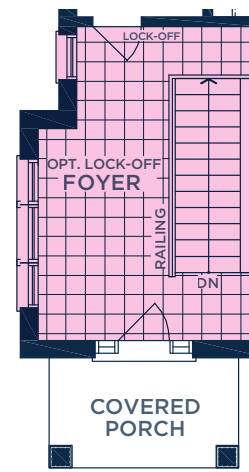

MODEL 3703 ELEV. A:

3,360 SQ. FT., 4 BEDROOMS, 3.5 BATHROOMS

OPT. FLEXHOUZ LOWER LEVEL ADDS 1,113 SQ. FT.

1 BEDROOM AND 1 BATHROOM

PART. GROUND FLOOR PLAN FOR OPT. LOWER LEVEL FLEXHOUZ™ ELEV. A

LOWER LEVEL PLAN ELEV. A

OPT. FLEXHOUZ™ LOWER LEVEL PLAN ELEV. A

GROUND FLOOR PLAN ELEV. A

SECOND FLOOR PLAN ELEV. A