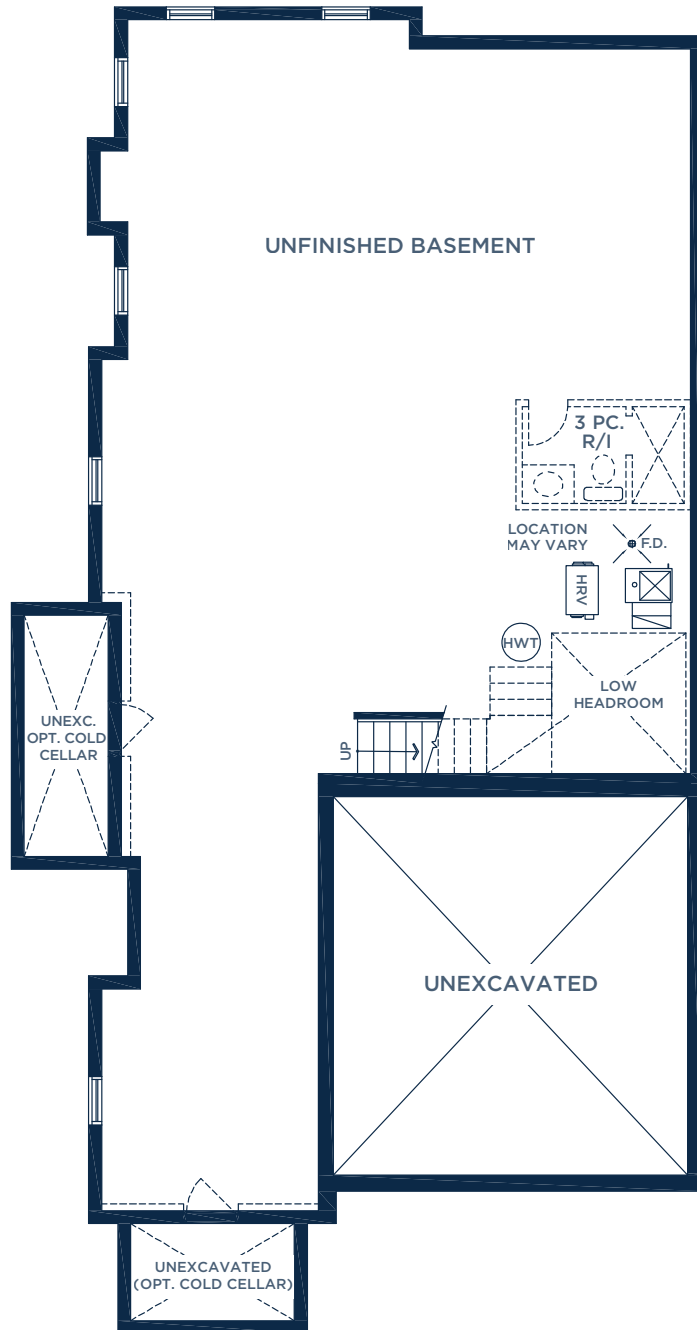

MODEL 3703 ELEV. A:

3,360 SQ. FT., 4 BEDROOMS, 3.5 BATHROOMS

OPT. FLEXHOUZ LOWER LEVEL ADDS 1,113 SQ. FT.

1 BEDROOM AND 1 BATHROOM

PART. GROUND FLOOR PLAN FOR OPT. LOWER LEVEL FLEXHOUZ™ ELEV. A

LOWER LEVEL PLAN ELEV. A

OPT. FLEXHOUZ™ LOWER LEVEL PLAN ELEV. A

GROUND FLOOR PLAN ELEV. A

SECOND FLOOR PLAN ELEV. A