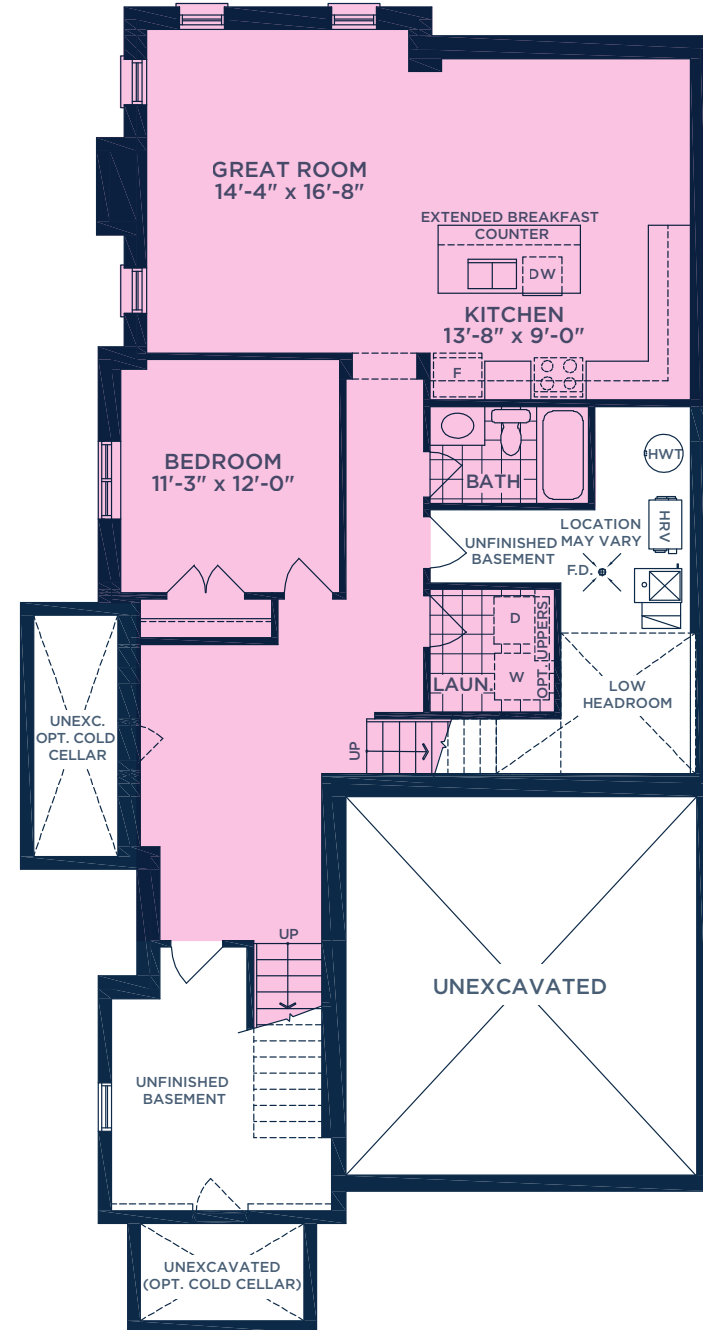

MODEL 3703 ELEV. A:

3,360 SQ. FT., 4 BEDROOMS, 3.5 BATHROOMS

OPT. FLEXHOUZ LOWER LEVEL ADDS 1,113 SQ. FT.

1 BEDROOM AND 1 BATHROOM

PART. GROUND FLOOR PLAN FOR OPT. LOWER LEVEL FLEXHOUZ™ ELEV. A

LOWER LEVEL PLAN ELEV. A

OPT. FLEXHOUZ™ LOWER LEVEL PLAN ELEV. A

GROUND FLOOR PLAN ELEV. A

SECOND FLOOR PLAN ELEV. A