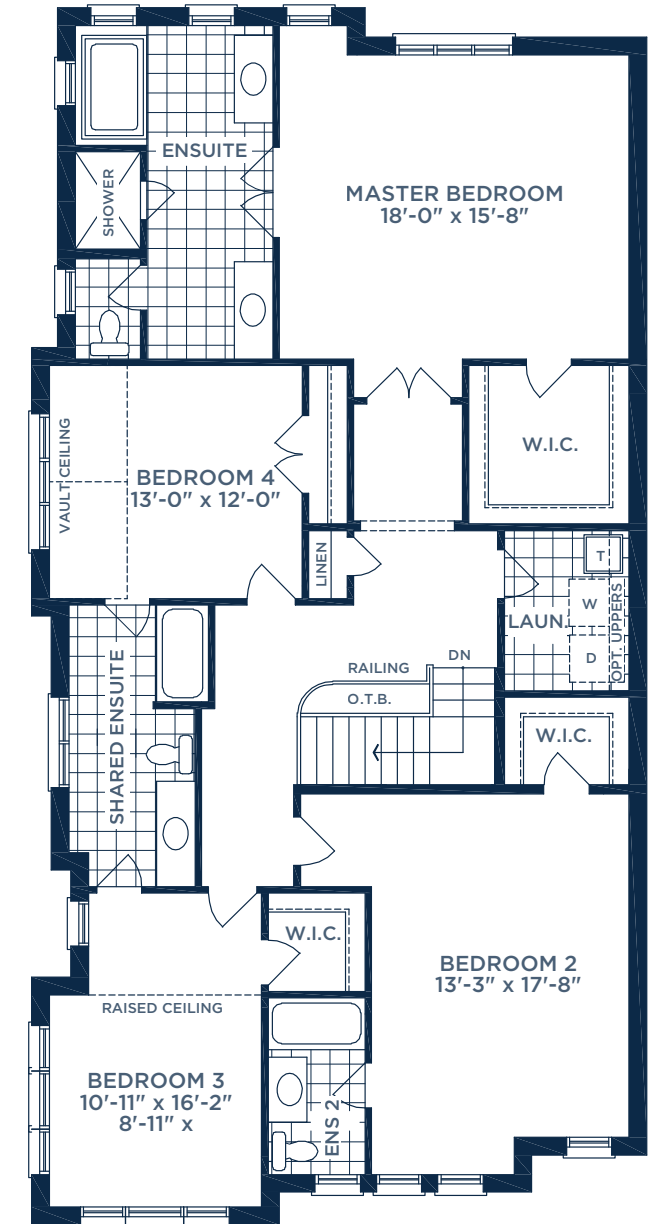

MODEL 3703 ELEV. A:

3,360 SQ. FT., 4 BEDROOMS, 3.5 BATHROOMS

OPT. FLEXHOUZ LOWER LEVEL ADDS 1,113 SQ. FT.

1 BEDROOM AND 1 BATHROOM

PART. GROUND FLOOR PLAN FOR OPT. LOWER LEVEL FLEXHOUZ™ ELEV. A

LOWER LEVEL PLAN ELEV. A

OPT. FLEXHOUZ™ LOWER LEVEL PLAN ELEV. A

GROUND FLOOR PLAN ELEV. A

SECOND FLOOR PLAN ELEV. A