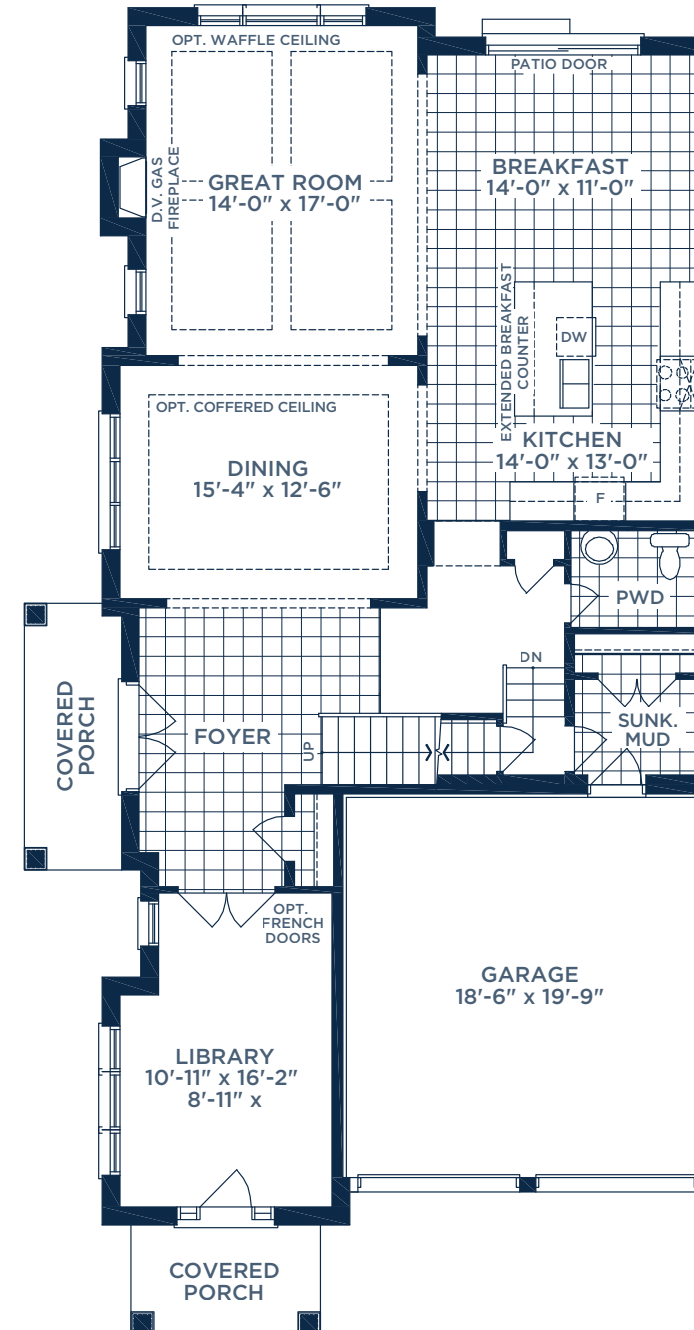

MODEL 3703 ELEV. A:

3,360 SQ. FT., 4 BEDROOMS, 3.5 BATHROOMS

OPT. FLEXHOUZ LOWER LEVEL ADDS 1,113 SQ. FT.

1 BEDROOM AND 1 BATHROOM

PART. GROUND FLOOR PLAN FOR OPT. LOWER LEVEL FLEXHOUZ™ ELEV. A

LOWER LEVEL PLAN ELEV. A

OPT. FLEXHOUZ™ LOWER LEVEL PLAN ELEV. A

GROUND FLOOR PLAN ELEV. A

SECOND FLOOR PLAN ELEV. A