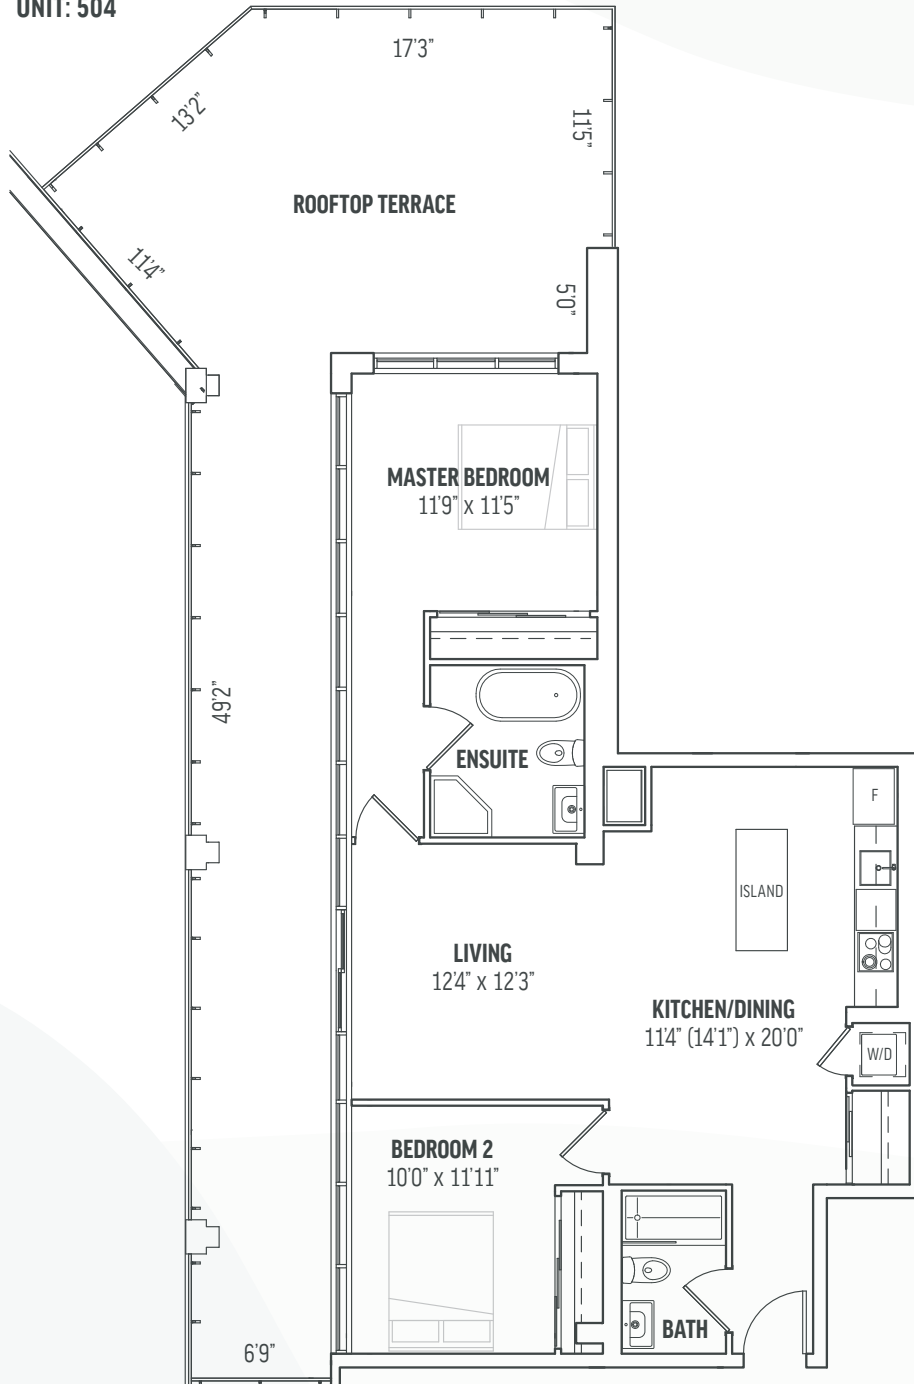

L1

HUNT

2 BED | 2 BATH

UNIT: 504

1,035 SQ. FT.

OUTDOOR AREA 744 SQ. FT.

LEVEL 5

LAKE SIDE MUSKOKA