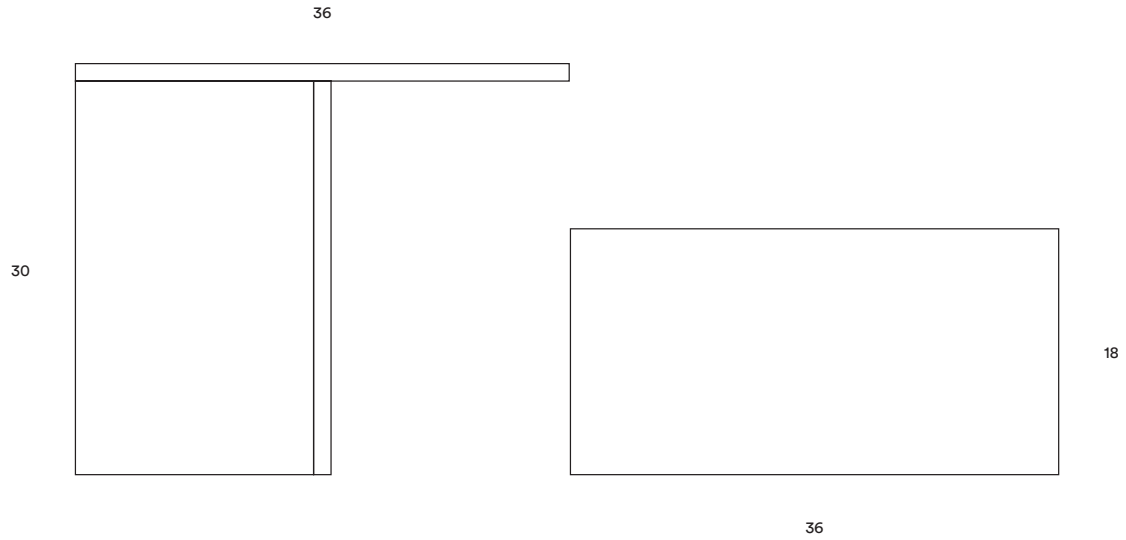

CLASTE

CONSOLES

AND SO I STAND

LES ATELIERS COURBET

THE MASTERCRAFTSMEN'S GALLERY

AND SO I STAND

AVAILABLE STANDARD FINISHES

Marble (Category A)		Marble (Category B)		Glass	Fabric
A01	Cararra Gioa (white)	B01	Temptation Marble	-	-
A02	Cararra Classico (grey)	B02	Mont Blanc		
A03	Belvedere Black	B03	Blue Mare		
A05	Master Piece				

SPECIFICATIONS

Dimensions (W x D x H)	36 x 18 x 30 in	914 x 457 x 762 mm
Top of shelf	-	-
Approx weight	410 lbs	186 kg
Crate size	40 x 33 x 35 in	1016 x 838 x 889 mm
Approx weight crated	485 lbs	220 kg