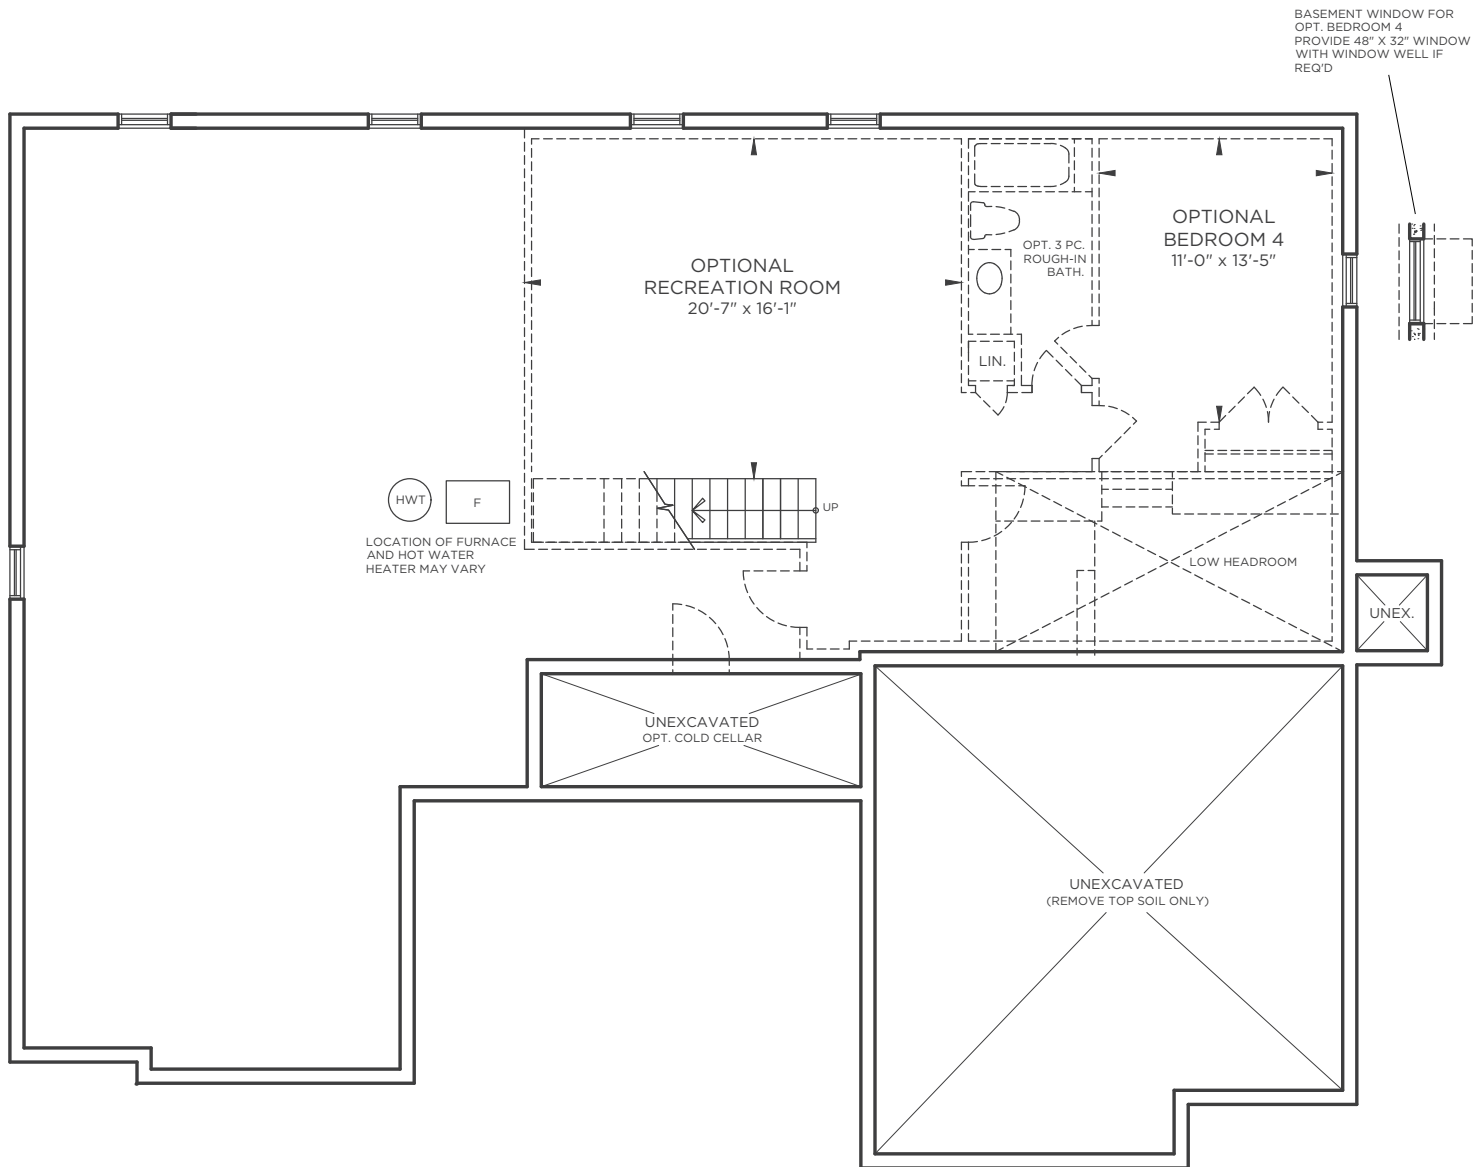

# Bungalow B3

**2078 sf.**

Elevation B & C

Elevation B

Elevation C

**myedenpark.ca**

All prices, figures, sizes, specifications and information are subject to change without notice. All areas and stated dimensions are approximate. Mechanical location, actual usable floor space, living area and square footage may vary from stated floor area. Illustrations are artist's concept. E. & O. E.

# 2078 sf.