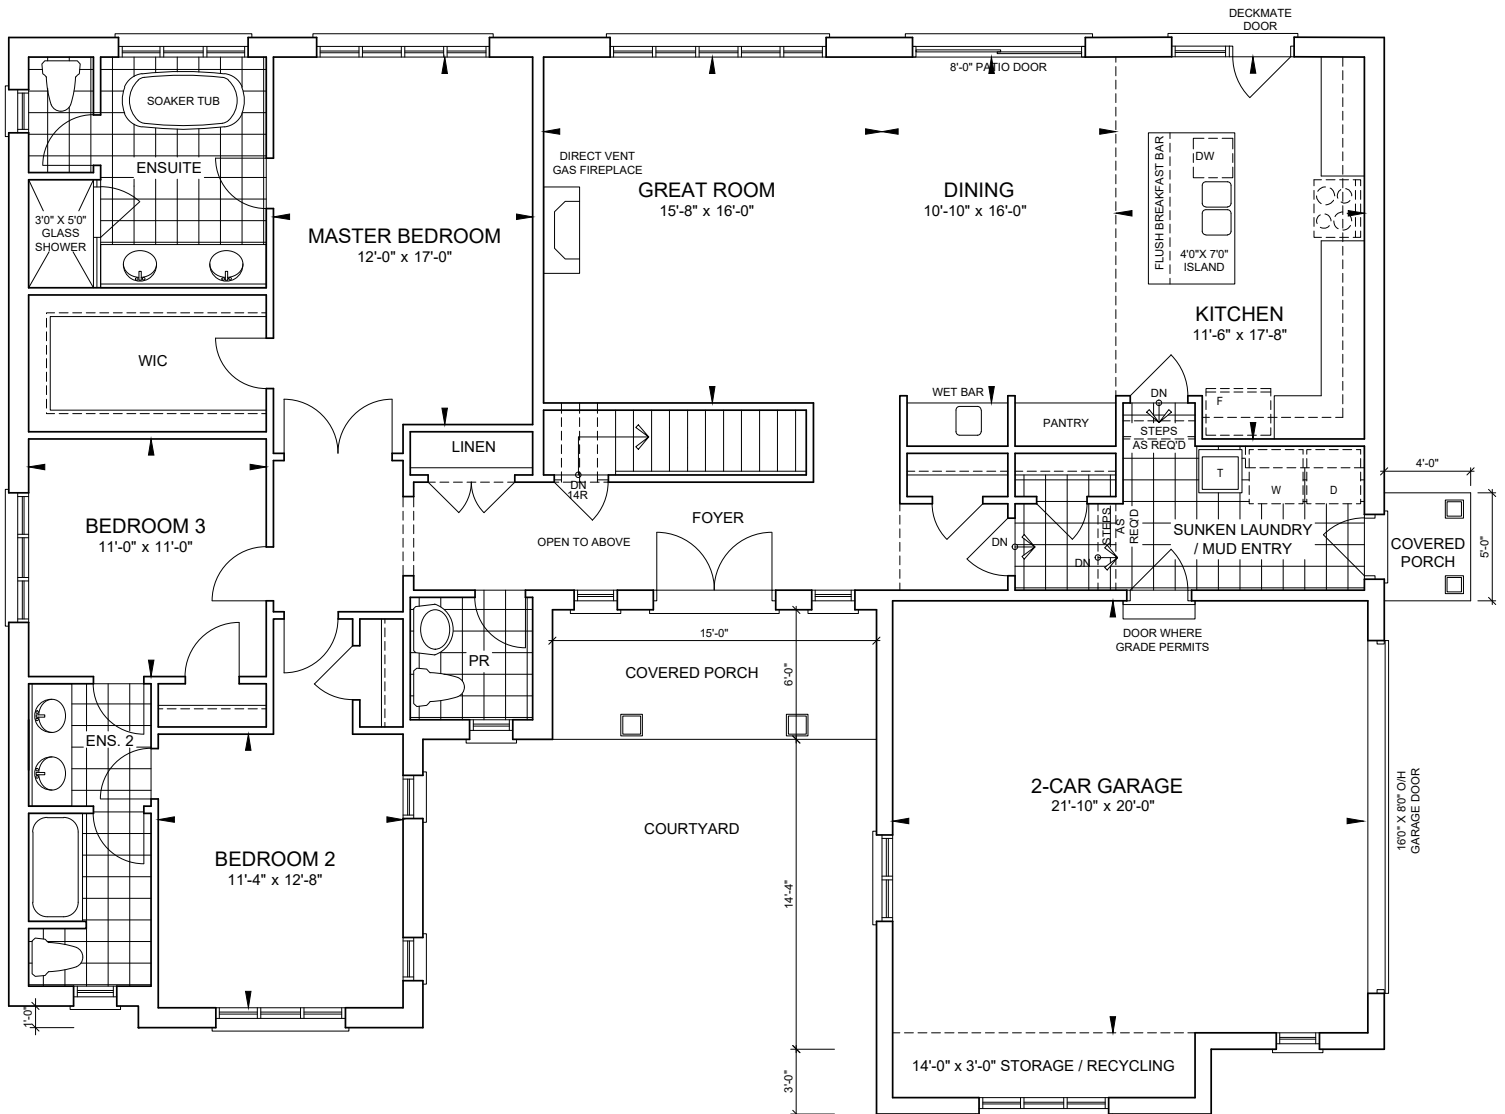

Bungalow B3

2078 sf.

myedenpark.ca

All prices, figures, sizes, specifications and information are subject to change without notice. All areas and stated dimensions are approximate. Mechanical location, actual usable floor space, living area and square footage may vary from stated floor area. Illustrations are artist's concept. E. & O. E.

FOURTEEN
ESTATES