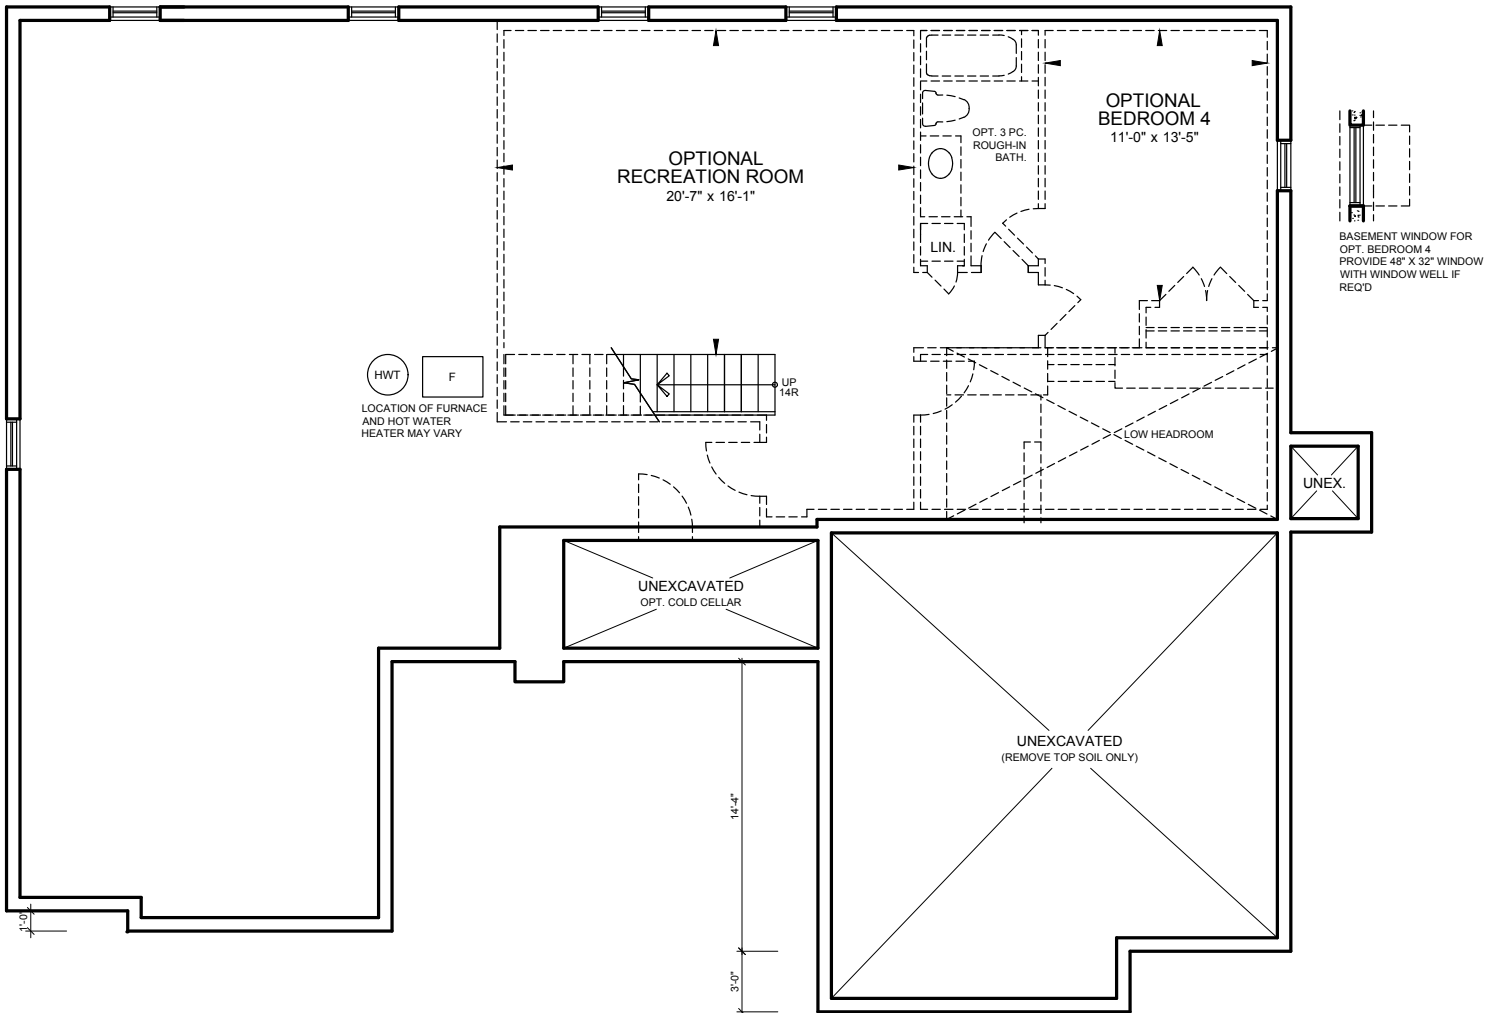

Ground Floor Elev. B

Bungalow B3

2078 sf.

Basement Elev. C

myedenpark.ca

All prices, figures, sizes, specifications and information are subject to change without notice. All areas and stated dimensions are approximate. Mechanical location, actual usable floor space, living area and square footage may vary from stated floor area. Illustrations are artist's concept. E. & O. E.

FOURTEEN
ESTATES