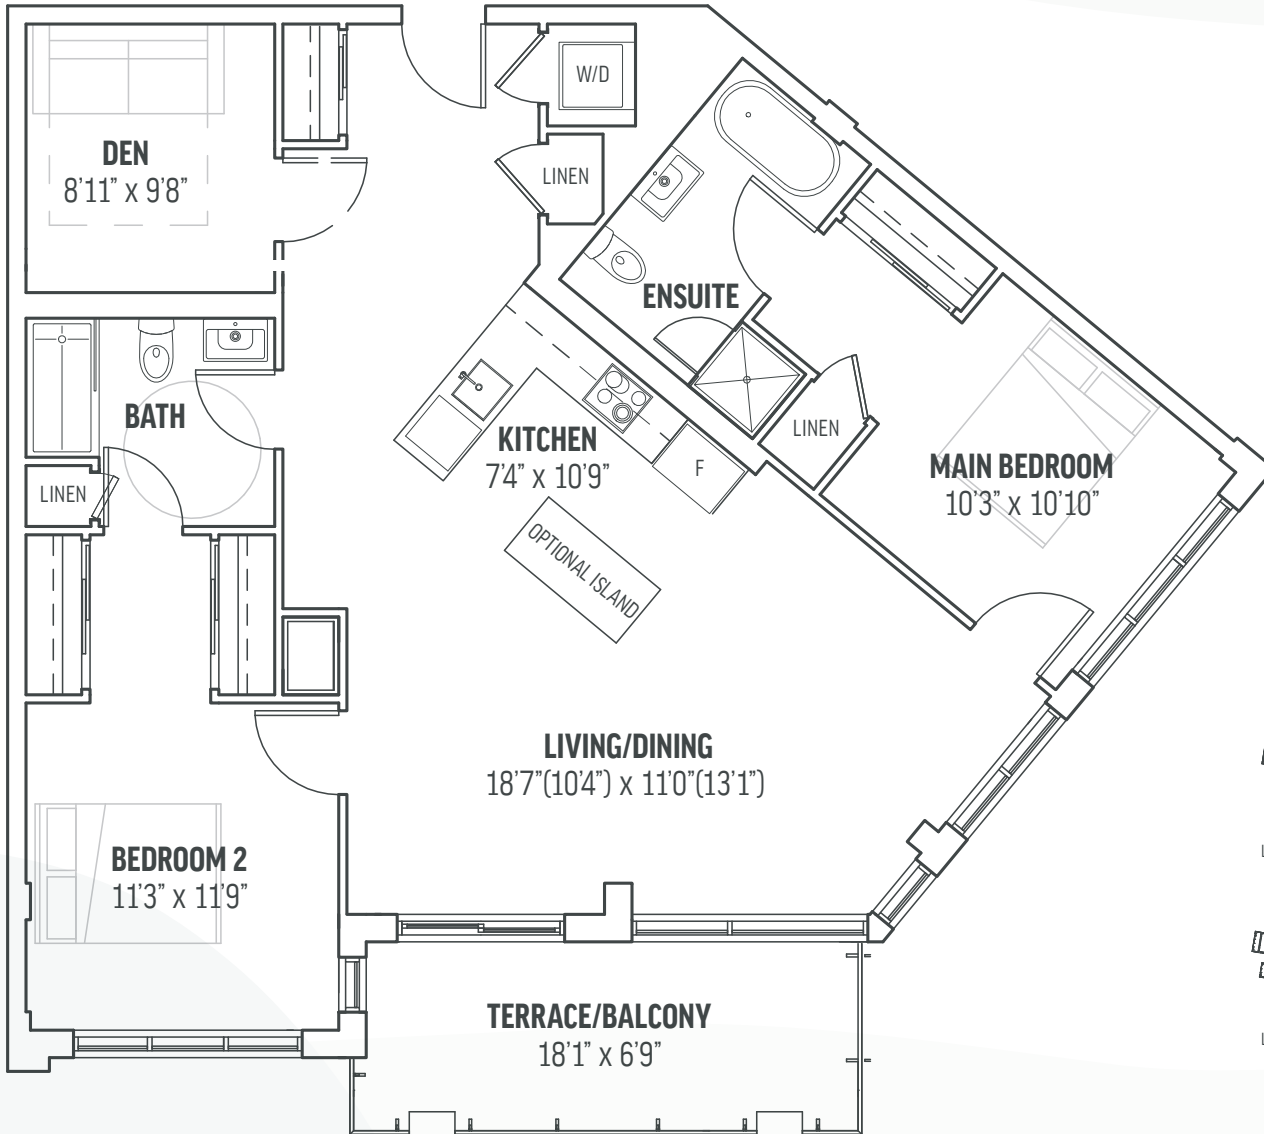

E1 WHITETAIL

2 BED + DEN | 2 BATH

BARRIER FREE UNITS: 204, 304

1,266 SQ. FT.

OUTDOOR AREA 127 SQ. FT.

LEVEL 2

LEVEL 3

LAKE SIDE[®] MUSKOKA