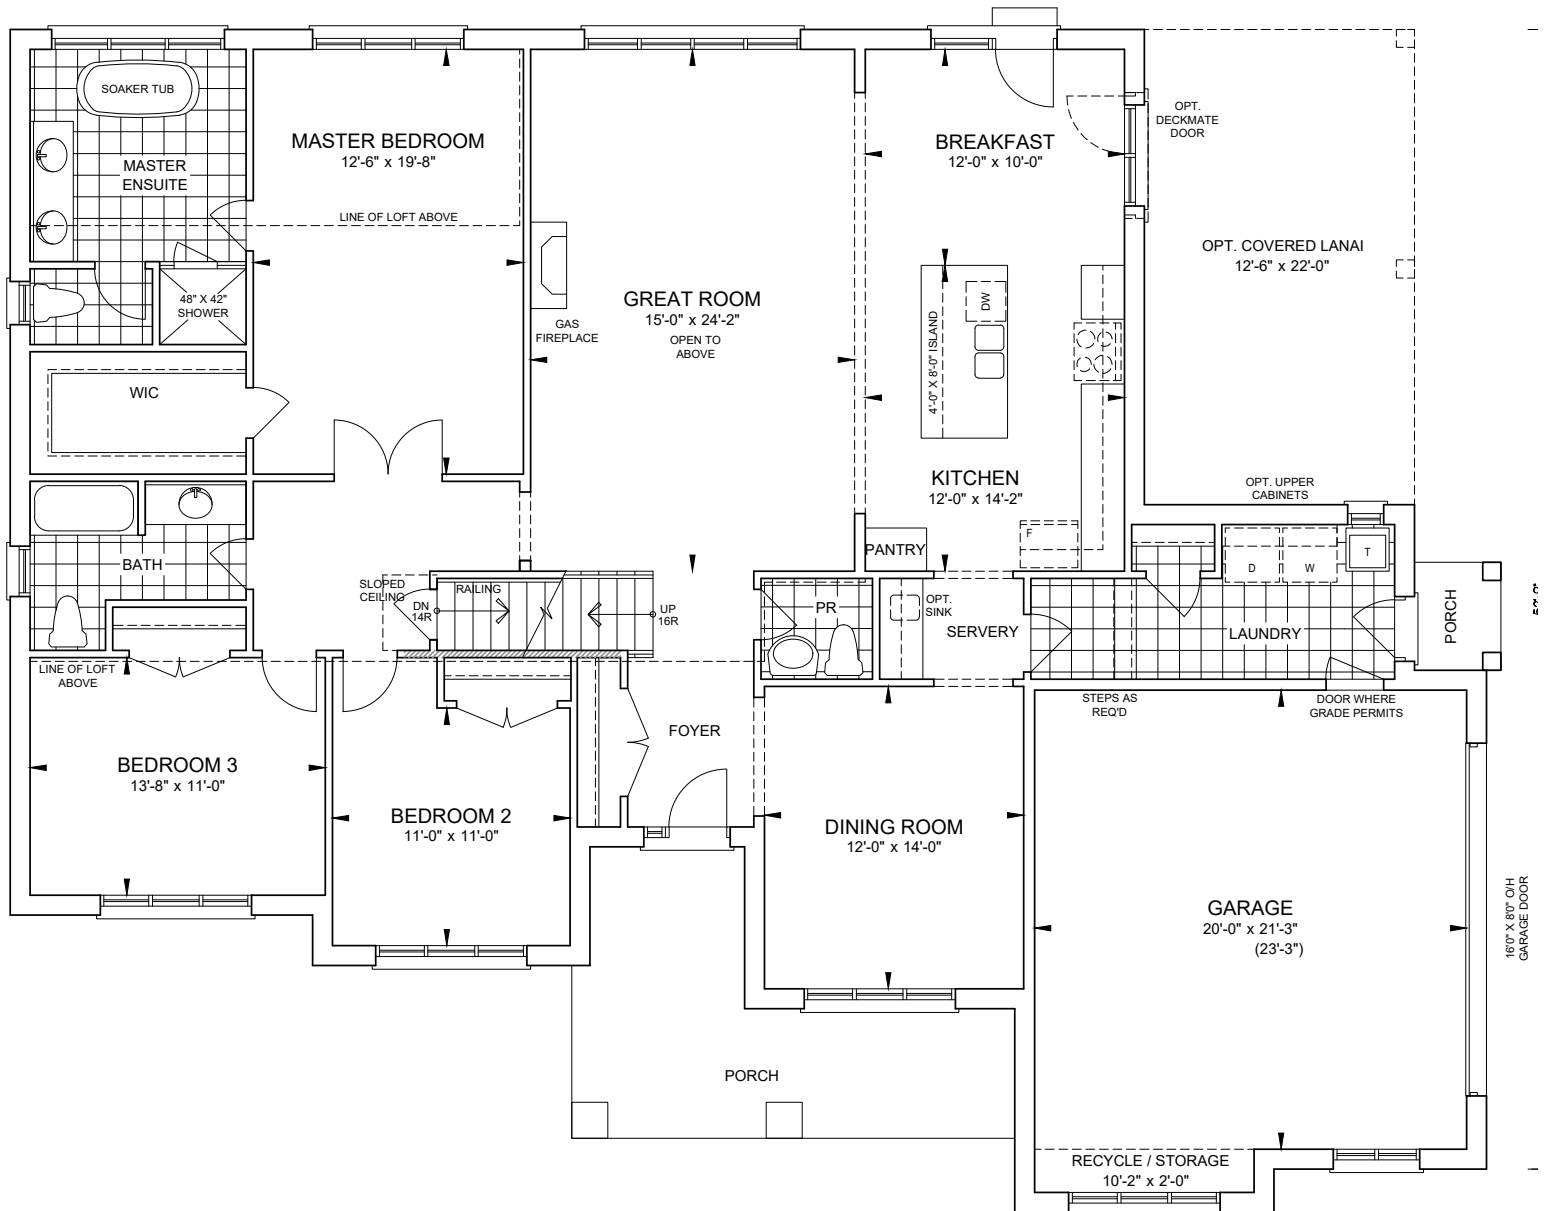

Bungalow L4

2802 sf.

Elevation B

Elevation B
2802 sf.

Elevation C
2831 sf.

myedenpark.ca

All prices, figures, sizes, specifications and information are subject to change without notice. All areas and stated dimensions are approximate. Mechanical location, actual usable floor space, living area and square footage may vary from stated floor area. Illustrations are artist's concept. E. & O. E.

14 FOURTEEN
ESTATES

Bungalow L4

2802 sf.

Basement Elev. B

myedenpark.ca

All prices, figures, sizes, specifications and information are subject to change without notice. All areas and stated dimensions are approximate. Mechanical location, actual usable floor space, living area and square footage may vary from stated floor area. Illustrations are artist's concept. E. & O. E.

14 FOURTEEN
ESTATES

Bungalow L4

2802 sf.

Ground Floor Elev. B

myedenpark.ca

All prices, figures, sizes, specifications and information are subject to change without notice. All areas and stated dimensions are approximate. Mechanical location, actual usable floor space, living area and square footage may vary from stated floor area. Illustrations are artist's concept. E. & O. E.

FOURTEEN
ESTATES

Bungalow L4

2802 sf.

Loft Floor Elev. B

myedenpark.ca

All prices, figures, sizes, specifications and information are subject to change without notice. All areas and stated dimensions are approximate. Mechanical location, actual usable floor space, living area and square footage may vary from stated floor area. Illustrations are artist's concept. E. & O. E.