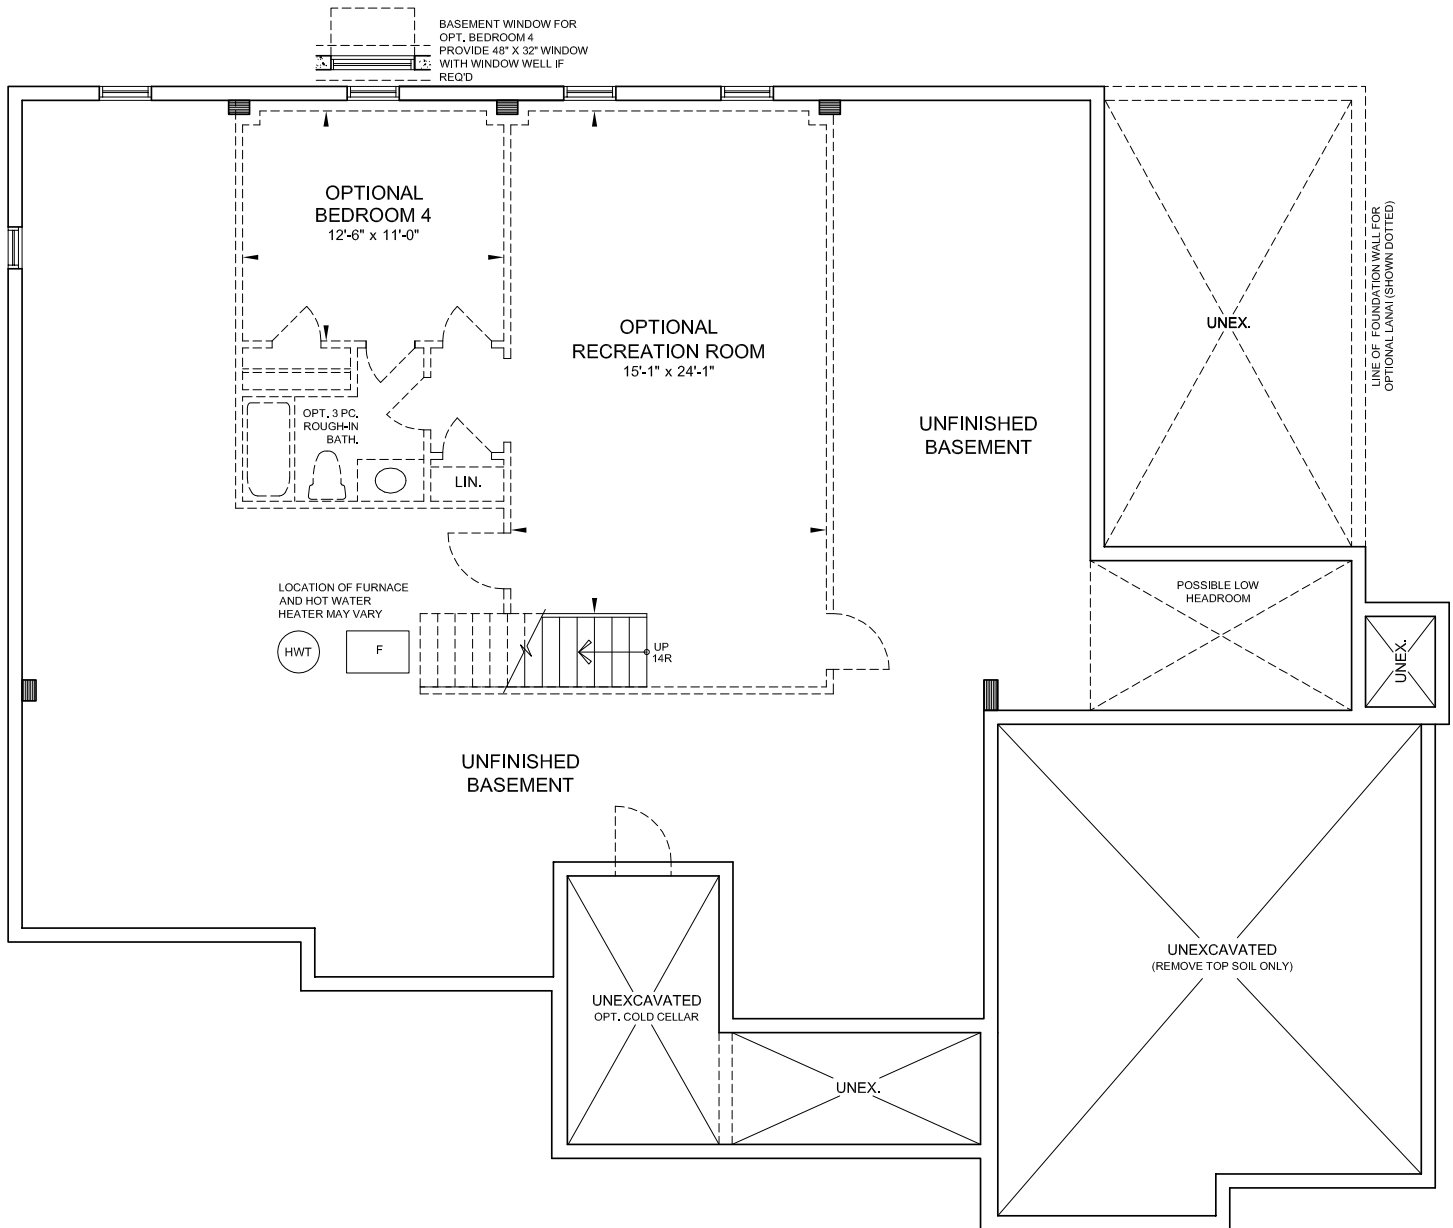

Bungalow L4

2802 sf.

Elevation B

Elevation B
2802 sf.

Elevation C
2831 sf.

myedenpark.ca

All prices, figures, sizes, specifications and information are subject to change without notice. All areas and stated dimensions are approximate. Mechanical location, actual usable floor space, living area and square footage may vary from stated floor area. Illustrations are artist's concept. E. & O. E.

14 FOURTEEN
ESTATES

Bungalow L4

2802 sf.

Basement Elev. B

myedenpark.ca

All prices, figures, sizes, specifications and information are subject to change without notice. All areas and stated dimensions are approximate. Mechanical location, actual usable floor space, living area and square footage may vary from stated floor area. Illustrations are artist's concept. E. & O. E.

14 FOURTEEN
ESTATES

Bungalow L4

2802 sf.

Ground Floor Elev. B

myedenpark.ca

All prices, figures, sizes, specifications and information are subject to change without notice. All areas and stated dimensions are approximate. Mechanical location, actual usable floor space, living area and square footage may vary from stated floor area. Illustrations are artist's concept. E. & O. E.

FOURTEEN
ESTATES

Bungalow L4

2802 sf.

Loft Floor Elev. B

myedenpark.ca

All prices, figures, sizes, specifications and information are subject to change without notice. All areas and stated dimensions are approximate. Mechanical location, actual usable floor space, living area and square footage may vary from stated floor area. Illustrations are artist's concept. E. & O. E.