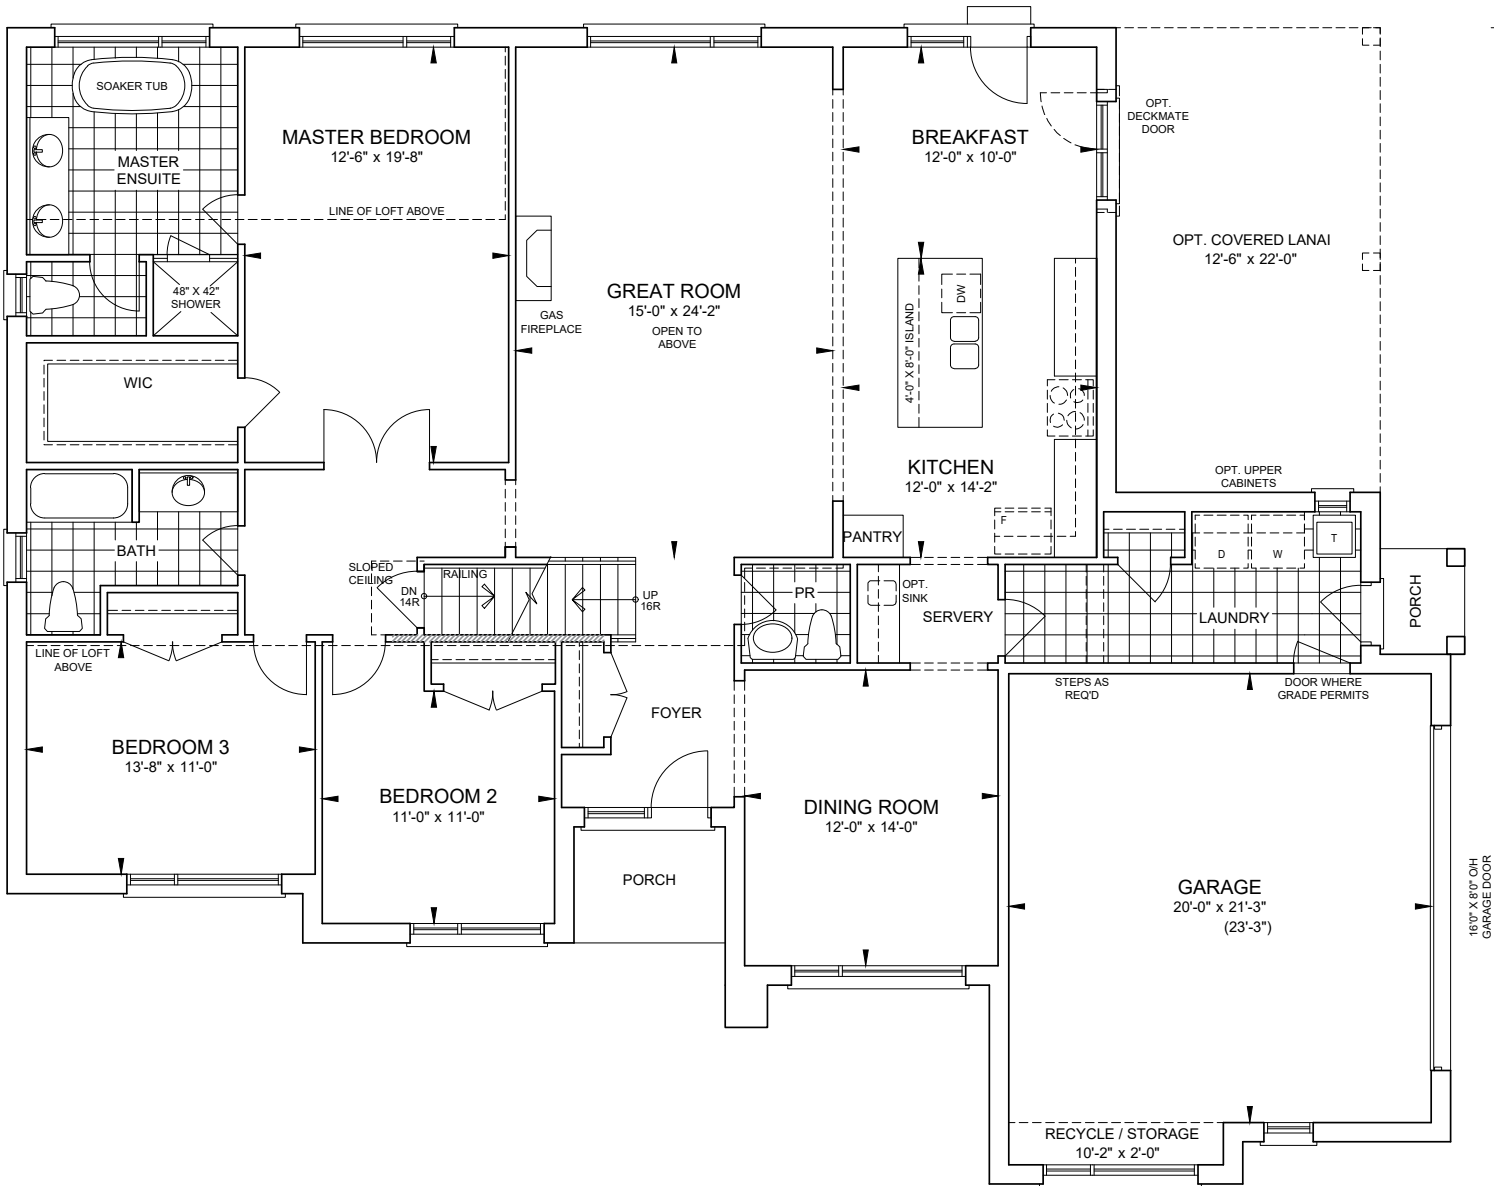

FOURTEEN
ESTATES

Bungalow L4

2802 sf.

Loft Floor Elev. B

myedenpark.ca

All prices, figures, sizes, specifications and information are subject to change without notice. All areas and stated dimensions are approximate. Mechanical location, actual usable floor space, living area and square footage may vary from stated floor area. Illustrations are artist's concept. E. & O. E.

 FOURTEEN
ESTATES

Bungalow L4

2831 sf.

Basement Elev. C

myedenpark.ca

All prices, figures, sizes, specifications and information are subject to change without notice. All areas and stated dimensions are approximate. Mechanical location, actual usable floor space, living area and square footage may vary from stated floor area. Illustrations are artist's concept. E. & O. E.

FOURTEEN
ESTATES

Bungalow L4

2831 sf.

Ground Floor Elev. C

myedenpark.ca

All prices, figures, sizes, specifications and information are subject to change without notice. All areas and stated dimensions are approximate. Mechanical location, actual usable floor space, living area and square footage may vary from stated floor area. Illustrations are artist's concept. E. & O. E.

14 FOURTEEN
ESTATES

Bungalow L4

2831 sf.

Loft Floor Elev. C

myedenpark.ca

All prices, figures, sizes, specifications and information are subject to change without notice. All areas and stated dimensions are approximate. Mechanical location, actual usable floor space, living area and square footage may vary from stated floor area. Illustrations are artist's concept. E. & O. E.