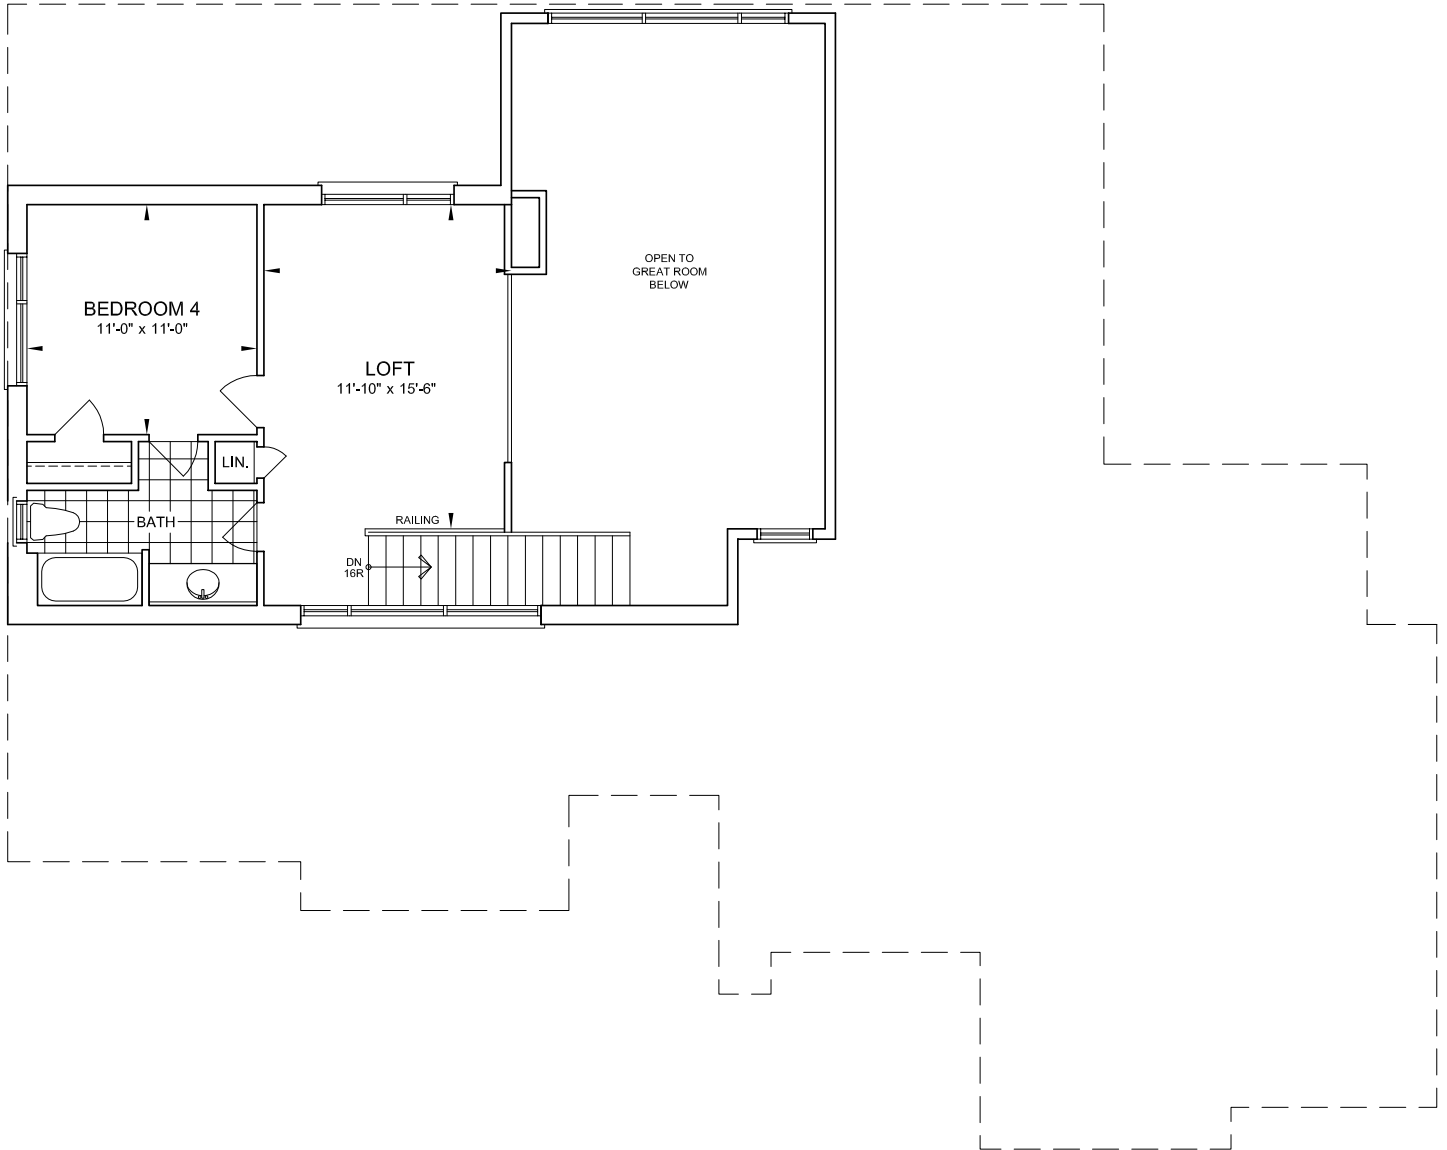

 FOURTEEN
ESTATES

Bungalow L4

2831 sf.

Basement Elev. C

myedenpark.ca

All prices, figures, sizes, specifications and information are subject to change without notice. All areas and stated dimensions are approximate. Mechanical location, actual usable floor space, living area and square footage may vary from stated floor area. Illustrations are artist's concept. E. & O. E.

FOURTEEN
ESTATES

Bungalow L4

2831 sf.

Ground Floor Elev. C

myedenpark.ca

All prices, figures, sizes, specifications and information are subject to change without notice. All areas and stated dimensions are approximate. Mechanical location, actual usable floor space, living area and square footage may vary from stated floor area. Illustrations are artist's concept. E. & O. E.

14 FOURTEEN
ESTATES

Bungalow L4

2831 sf.

Loft Floor Elev. C

myedenpark.ca

All prices, figures, sizes, specifications and information are subject to change without notice. All areas and stated dimensions are approximate. Mechanical location, actual usable floor space, living area and square footage may vary from stated floor area. Illustrations are artist's concept. E. & O. E.