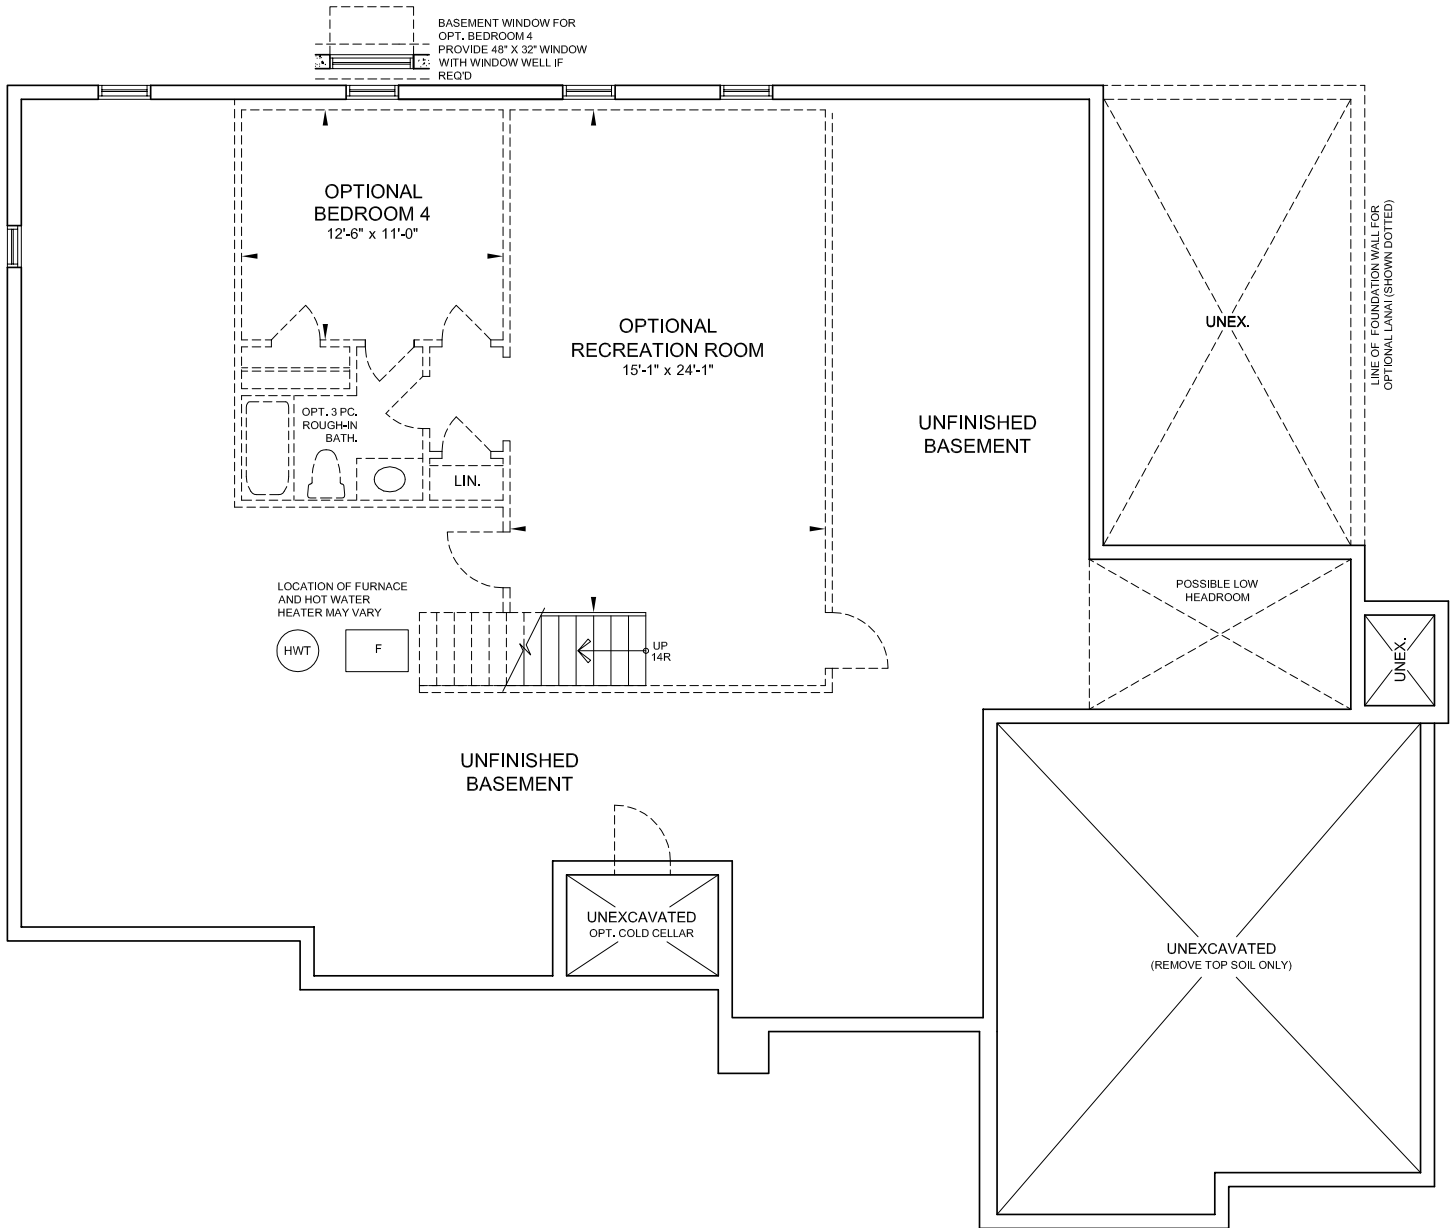

14 FOURTEEN
ESTATES

Bungalow L4

2802 sf.

Ground Floor Elev. B

myedenpark.ca

All prices, figures, sizes, specifications and information are subject to change without notice. All areas and stated dimensions are approximate. Mechanical location, actual usable floor space, living area and square footage may vary from stated floor area. Illustrations are artist's concept. E. & O. E.

FOURTEEN
ESTATES

Bungalow L4

2802 sf.

Loft Floor Elev. B

myedenpark.ca

All prices, figures, sizes, specifications and information are subject to change without notice. All areas and stated dimensions are approximate. Mechanical location, actual usable floor space, living area and square footage may vary from stated floor area. Illustrations are artist's concept. E. & O. E.

 FOURTEEN
ESTATES

Bungalow L4

2831 sf.

Basement Elev. C

myedenpark.ca

All prices, figures, sizes, specifications and information are subject to change without notice. All areas and stated dimensions are approximate. Mechanical location, actual usable floor space, living area and square footage may vary from stated floor area. Illustrations are artist's concept. E. & O. E.

FOURTEEN
ESTATES

Bungalow L4

2831 sf.

Ground Floor Elev. C

myedenpark.ca

All prices, figures, sizes, specifications and information are subject to change without notice. All areas and stated dimensions are approximate. Mechanical location, actual usable floor space, living area and square footage may vary from stated floor area. Illustrations are artist's concept. E. & O. E.