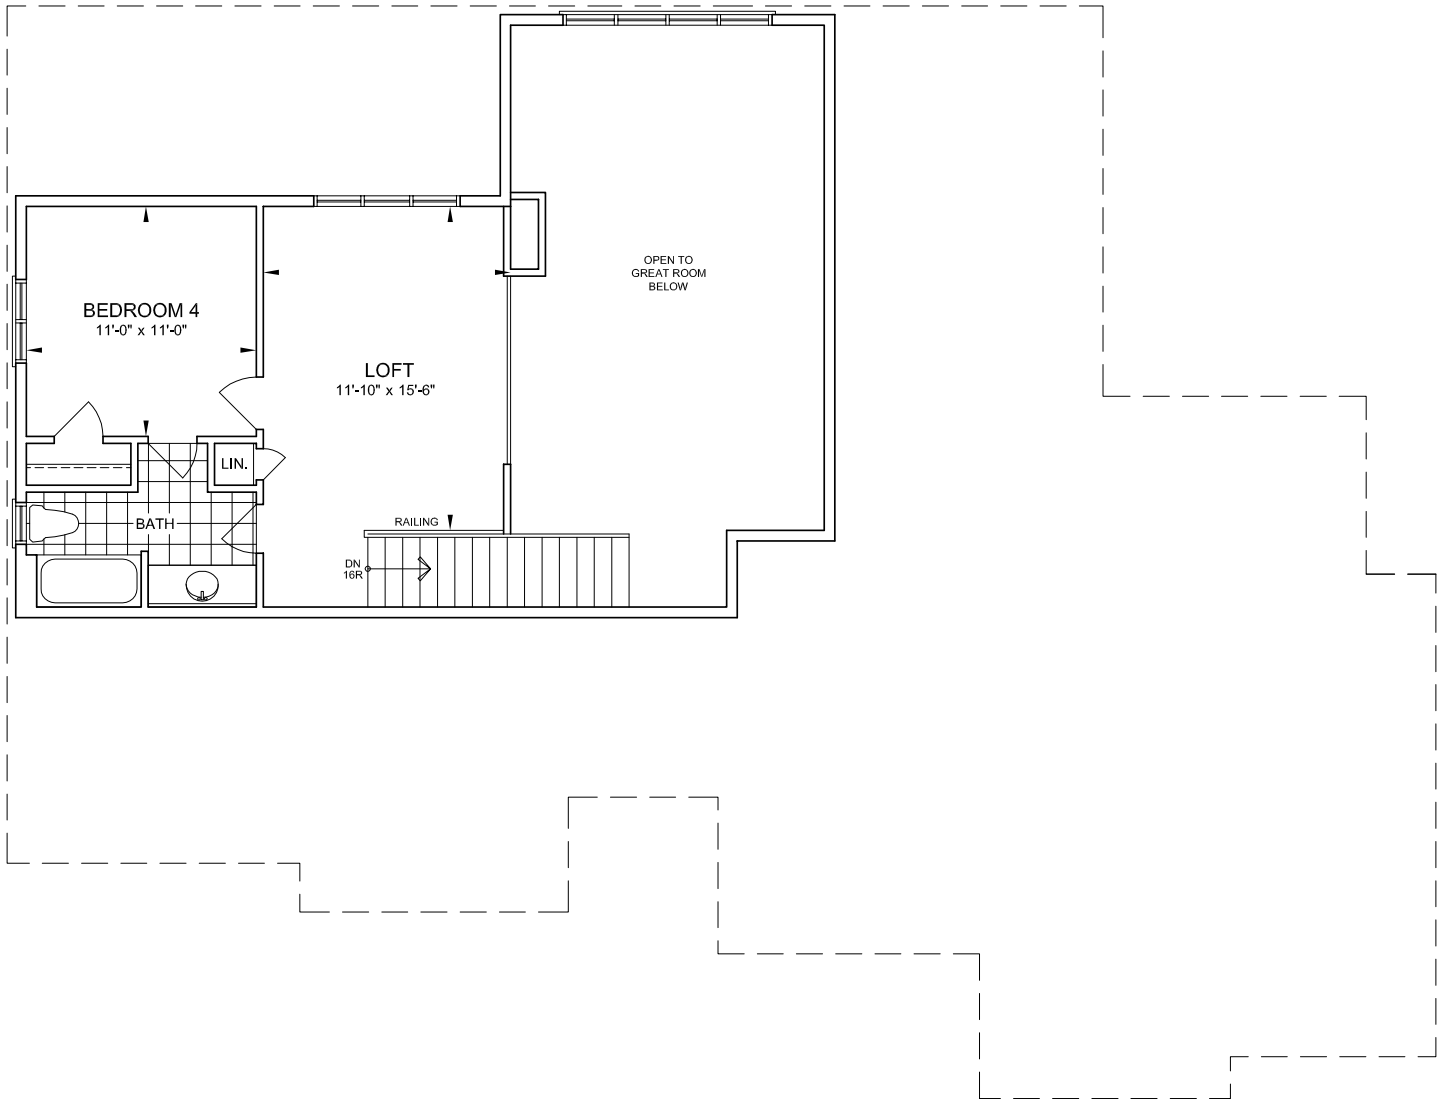

Bungalow L4

2802 sf.

Elevation B

Elevation B
2802 sf.

Elevation C
2831 sf.

myedenpark.ca

All prices, figures, sizes, specifications and information are subject to change without notice. All areas and stated dimensions are approximate. Mechanical location, actual usable floor space, living area and square footage may vary from stated floor area. Illustrations are artist's concept. E. & O. E.

14 FOURTEEN
ESTATES

Bungalow L4

2802 sf.

Basement Elev. B

myedenpark.ca

All prices, figures, sizes, specifications and information are subject to change without notice. All areas and stated dimensions are approximate. Mechanical location, actual usable floor space, living area and square footage may vary from stated floor area. Illustrations are artist's concept. E. & O. E.

14 FOURTEEN
ESTATES

Bungalow L4

2802 sf.

Ground Floor Elev. B

myedenpark.ca

All prices, figures, sizes, specifications and information are subject to change without notice. All areas and stated dimensions are approximate. Mechanical location, actual usable floor space, living area and square footage may vary from stated floor area. Illustrations are artist's concept. E. & O. E.

FOURTEEN
ESTATES

Bungalow L4

2802 sf.

Loft Floor Elev. B

myedenpark.ca

All prices, figures, sizes, specifications and information are subject to change without notice. All areas and stated dimensions are approximate. Mechanical location, actual usable floor space, living area and square footage may vary from stated floor area. Illustrations are artist's concept. E. & O. E.