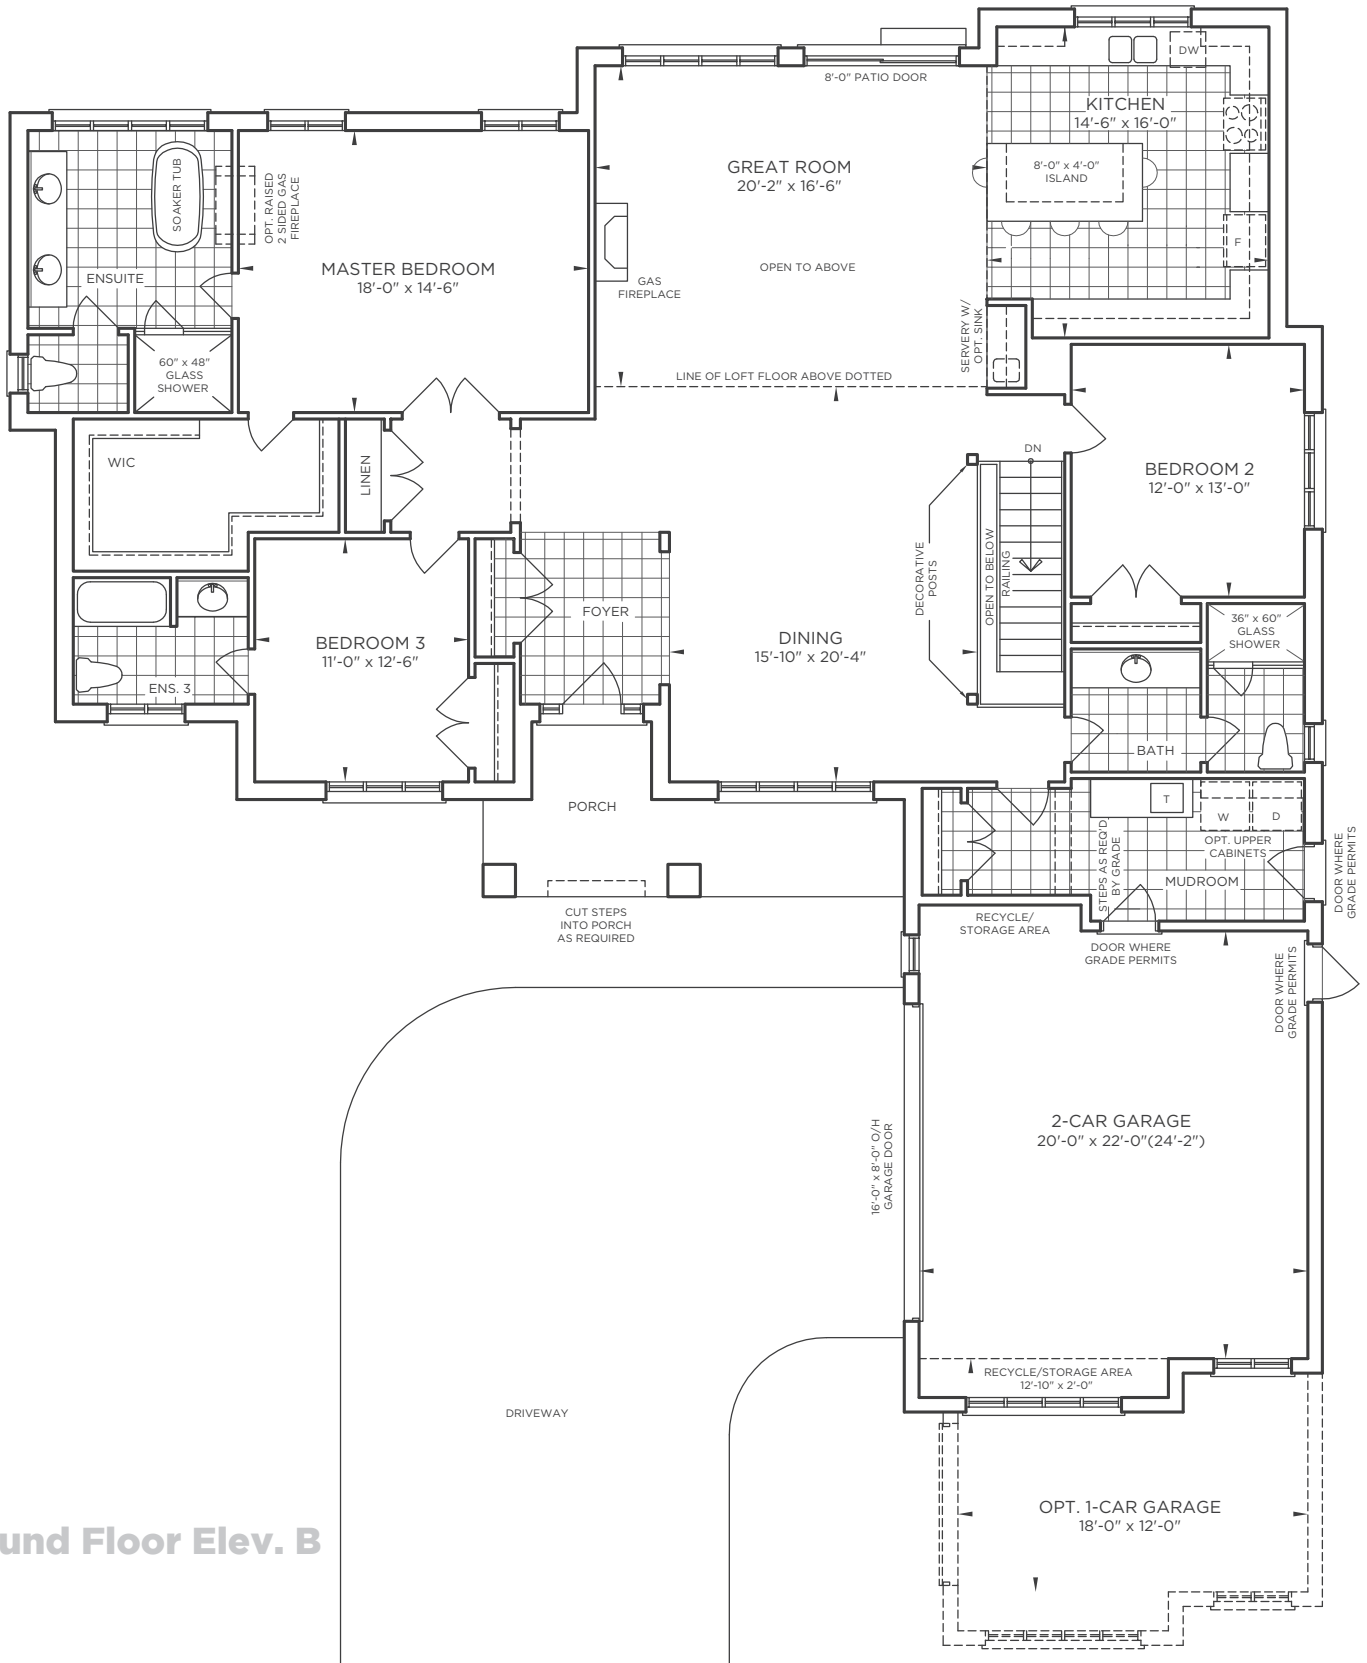

Bungalow B6

2528sf.

Ground Floor Elev. B