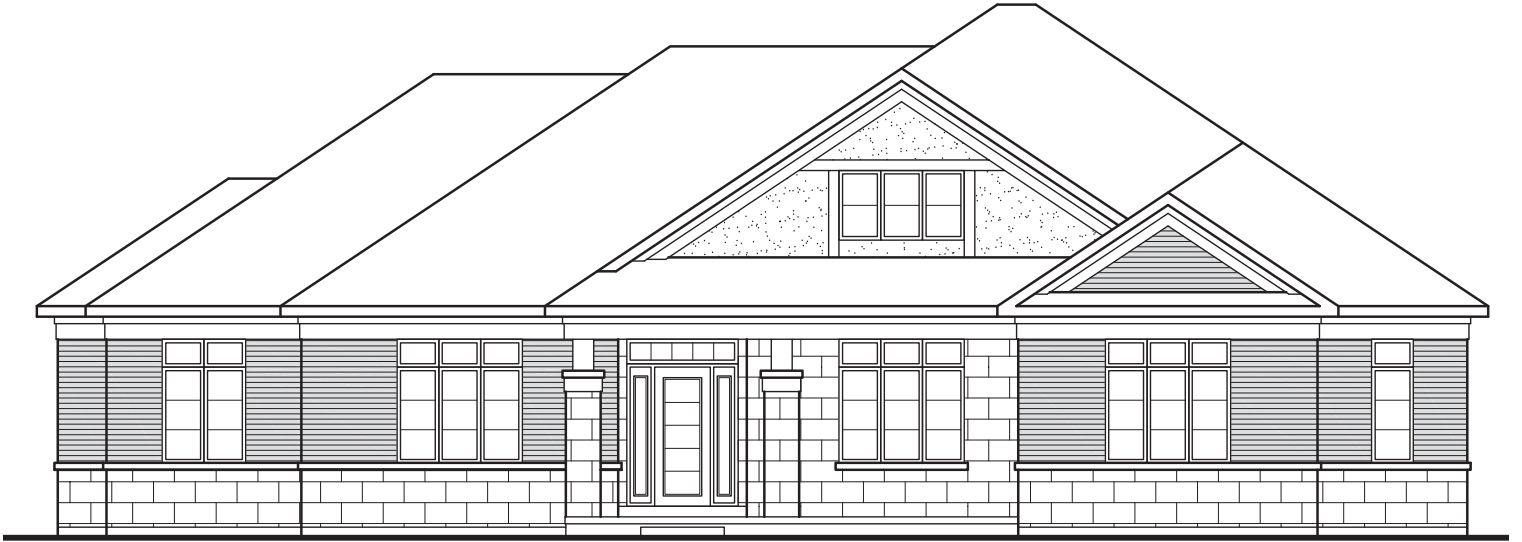

Bungalow B6

2528sf.

Elevation A with Optional Loft

COMING SOON

Elevation B with Optional Loft

myedenpark.ca

All prices, figures, sizes, specifications and information are subject to change without notice. All areas and stated dimensions are approximate. Mechanical location, actual usable floor space, living area and square footage may vary from stated floor area. Illustrations are artist's concept. E. & O. E.

 FOURTEEN
ESTATES

Bungalow B6

2528sf.

Basement Elev. A

myedenpark.ca

All prices, figures, sizes, specifications and information are subject to change without notice. All areas and stated dimensions are approximate. Mechanical location, actual usable floor space, living area and square footage may vary from stated floor area. Illustrations are artist's concept. E. & O. E.

14 FOURTEEN ESTATES

Bungalow B6

2528sf.

Ground Floor Elev. B

Bungalow B6

2528sf.

Basement Elev. B

myedenpark.ca

FOURTEEN
ESTATES

Bungalow B6

2528sf.

Ground Floor Elev. B