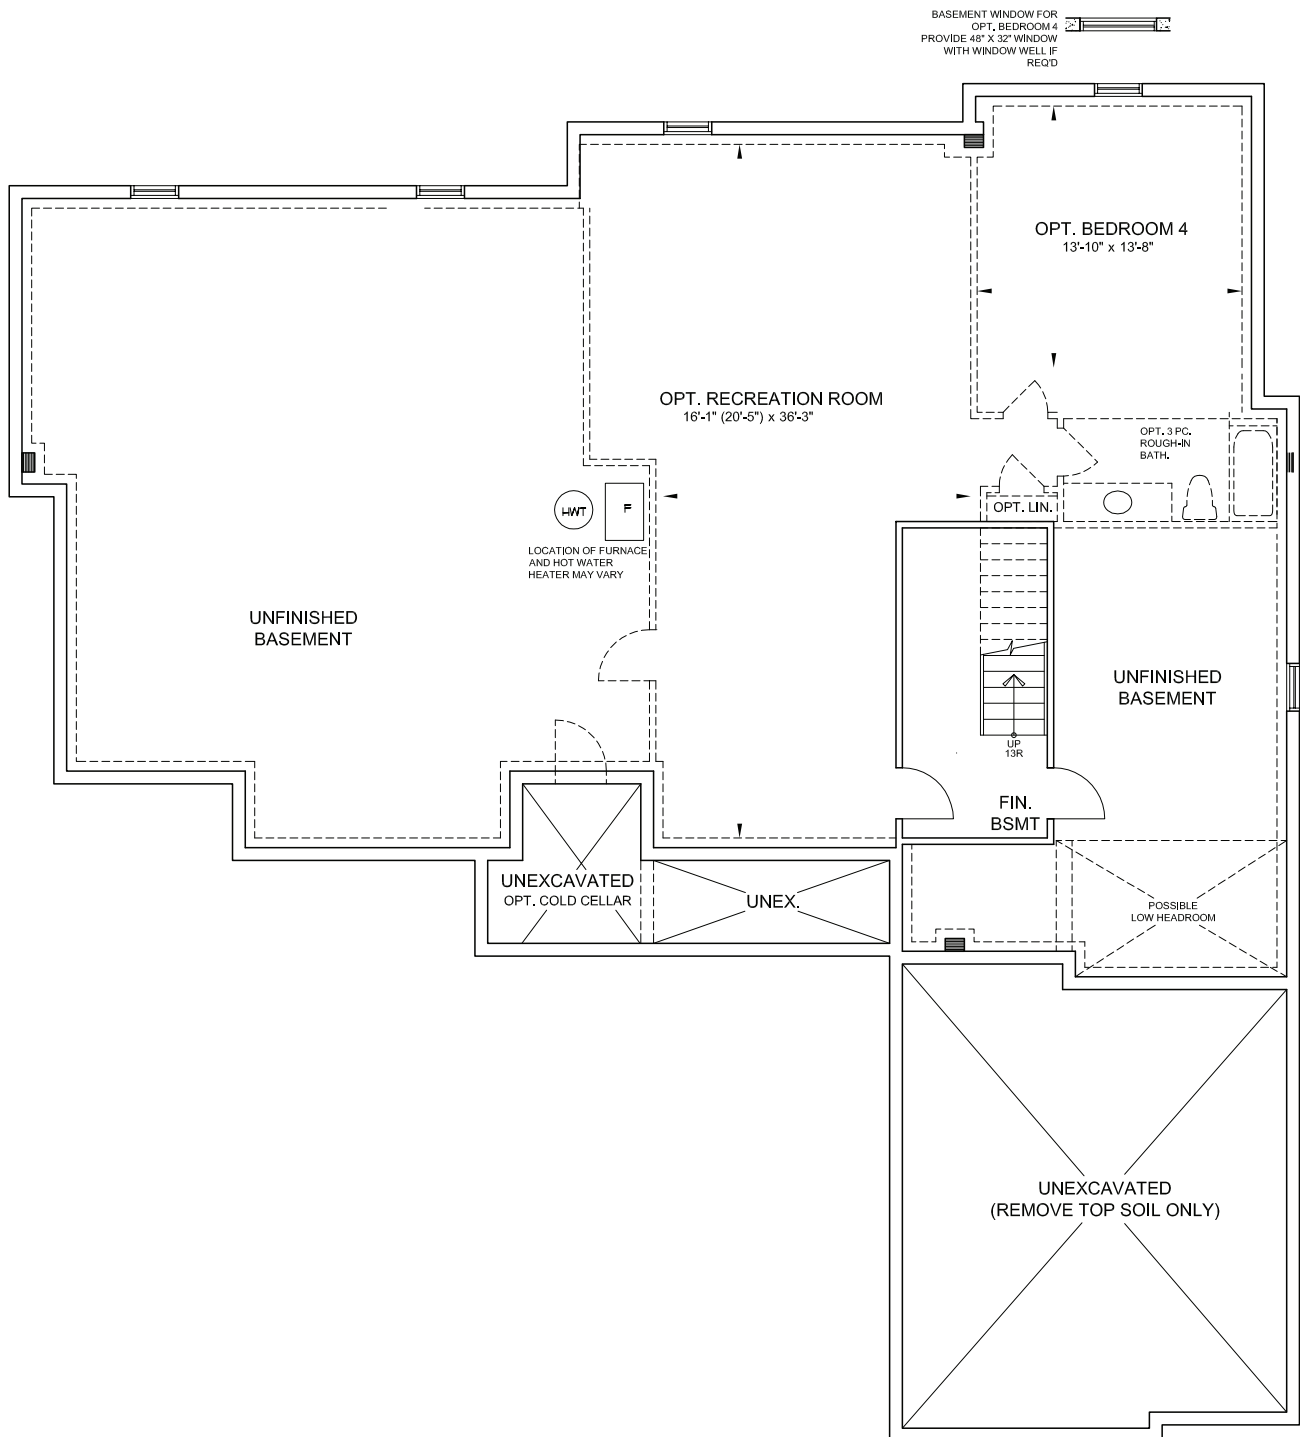

Bungalow B6

2528sf.

Elevation A with Optional Loft

COMING SOON

Elevation B with Optional Loft

myedenpark.ca

All prices, figures, sizes, specifications and information are subject to change without notice. All areas and stated dimensions are approximate. Mechanical location, actual usable floor space, living area and square footage may vary from stated floor area. Illustrations are artist's concept. E. & O. E.

 FOURTEEN
ESTATES

Bungalow B6

2528sf.

Basement Elev. A

myedenpark.ca

All prices, figures, sizes, specifications and information are subject to change without notice. All areas and stated dimensions are approximate. Mechanical location, actual usable floor space, living area and square footage may vary from stated floor area. Illustrations are artist's concept. E. & O. E.

14 FOURTEEN ESTATES

Bungalow B6

2528sf.

Ground Floor Elev. B

Bungalow B6

2528sf.

Basement Elev. B

myedenpark.ca

FOURTEEN
ESTATES

Bungalow B6

2528sf.

Ground Floor Elev. B