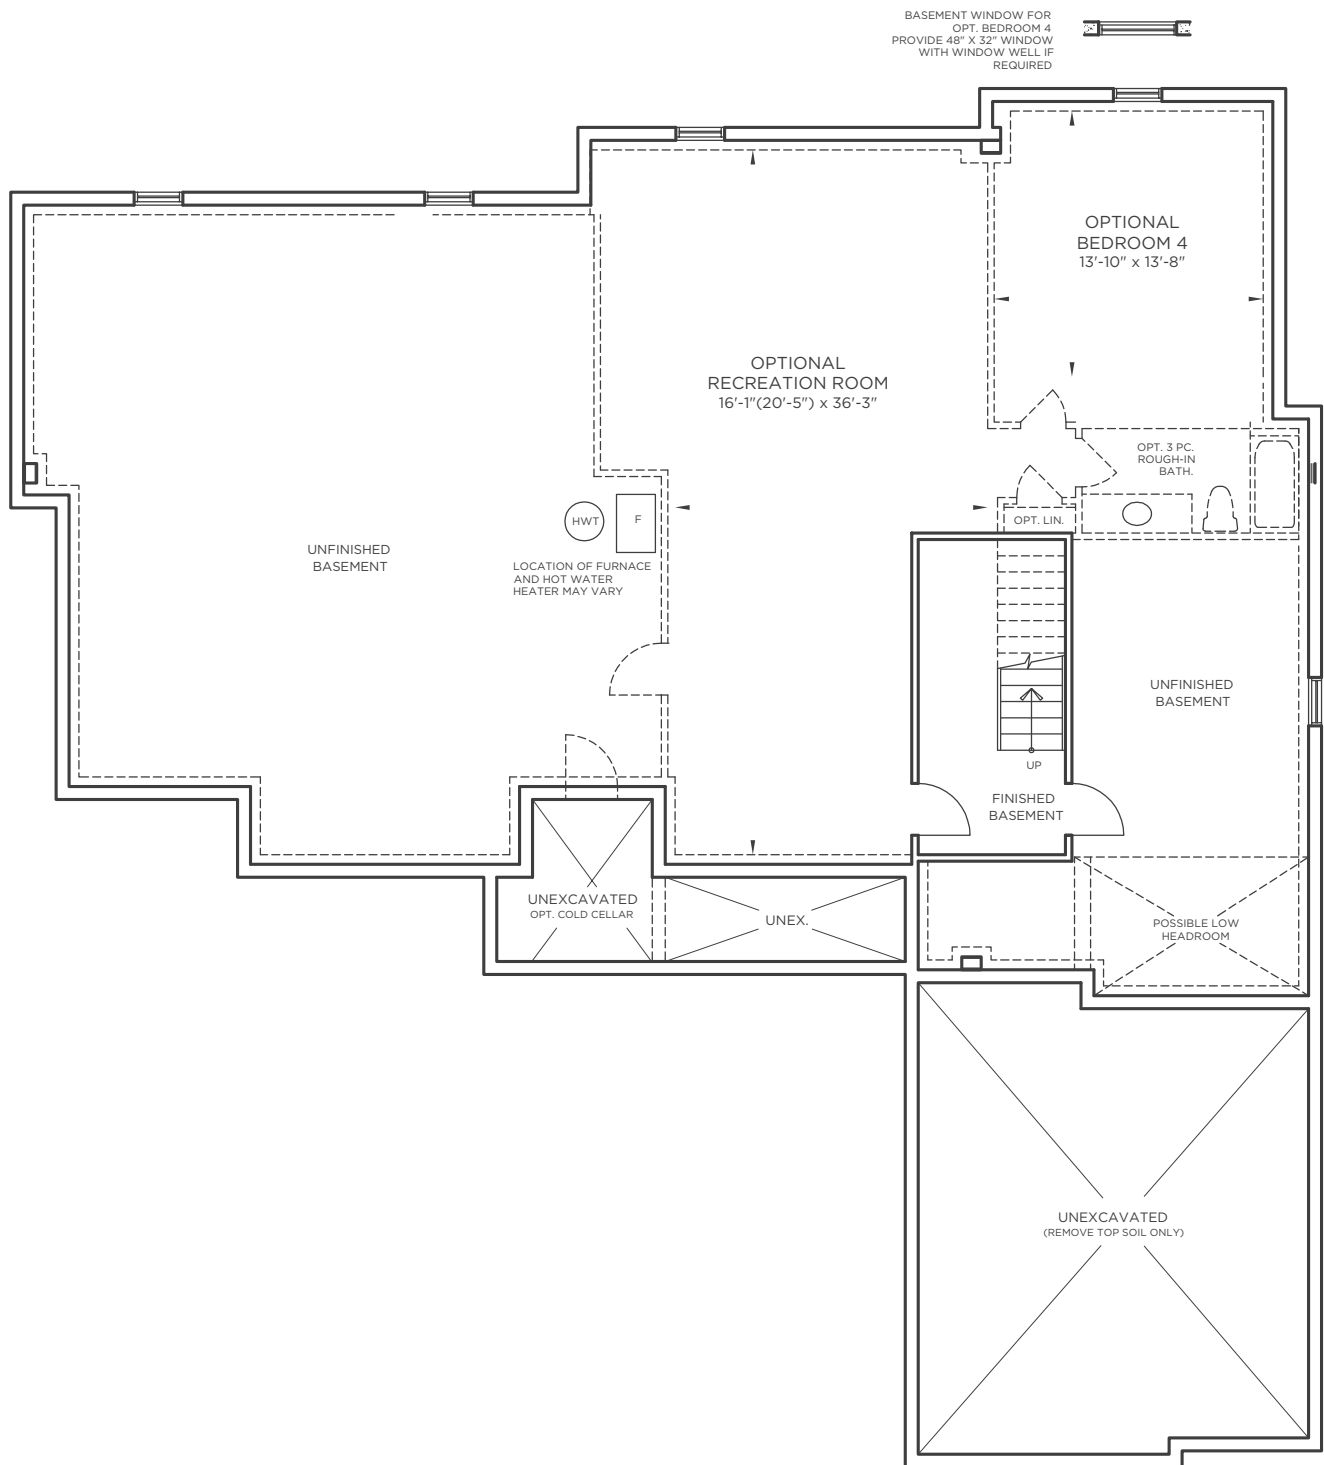

Bungalow B6

2528sf.

Elevation A with Optional Loft

COMING SOON

Elevation B with Optional Loft

myedenpark.ca

All prices, figures, sizes, specifications and information are subject to change without notice. All areas and stated dimensions are approximate. Mechanical location, actual usable floor space, living area and square footage may vary from stated floor area. Illustrations are artist's concept. E. & O. E.

 FOURTEEN
ESTATES

Bungalow B6

2528sf.

Basement Elev. A

myedenpark.ca

All prices, figures, sizes, specifications and information are subject to change without notice. All areas and stated dimensions are approximate. Mechanical location, actual usable floor space, living area and square footage may vary from stated floor area. Illustrations are artist's concept. E. & O. E.

14 FOURTEEN ESTATES

Bungalow B6

2528sf.

Ground Floor Elev. B

Bungalow B6

2528sf.

Basement Elev. B

myedenpark.ca

All prices, figures, sizes, specifications and information are subject to change without notice. All areas and stated dimensions are approximate. Mechanical location, actual usable floor space, living area and square footage may vary from stated floor area. Illustrations are artist's concept. E. & O. E.