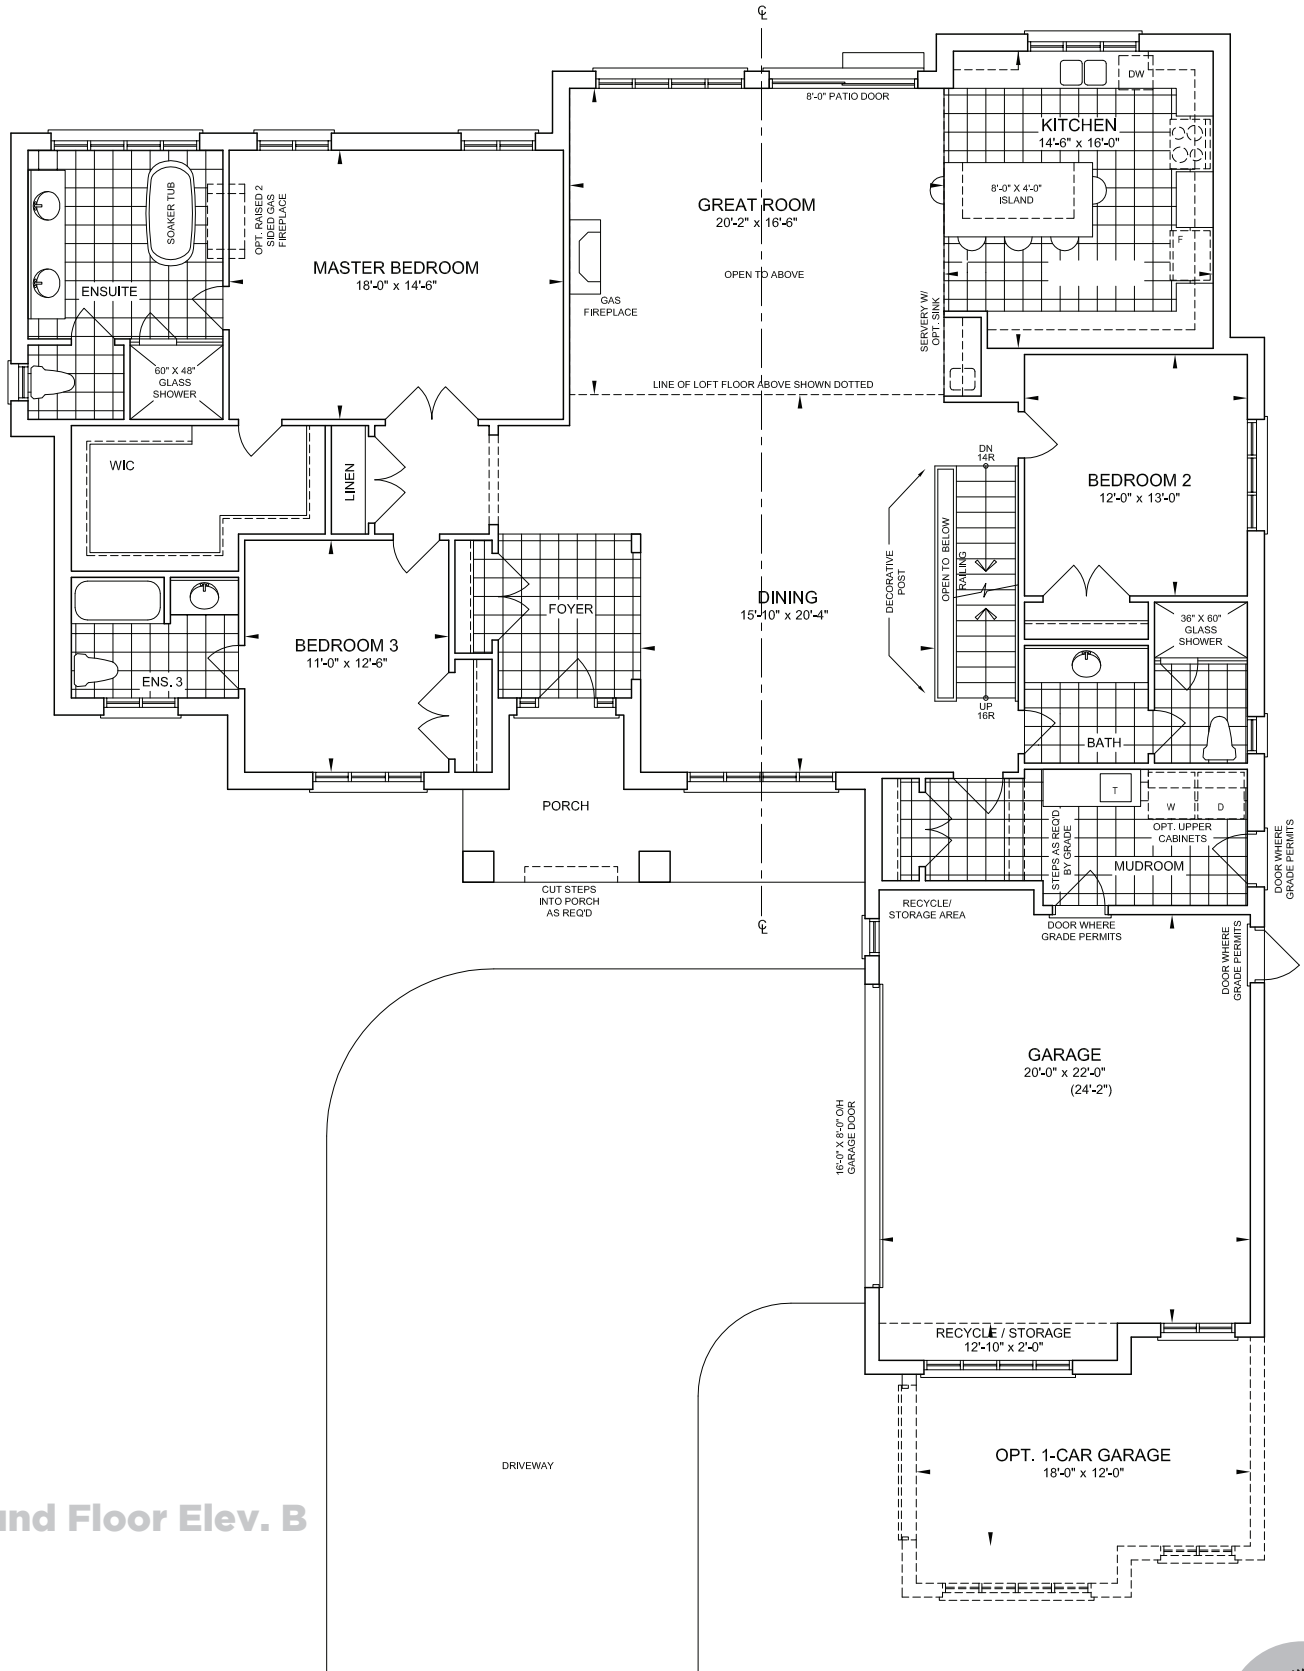

Bungalow B6

2528sf.

Elevation A with Optional Loft

COMING SOON

Elevation B with Optional Loft

myedenpark.ca

All prices, figures, sizes, specifications and information are subject to change without notice. All areas and stated dimensions are approximate. Mechanical location, actual usable floor space, living area and square footage may vary from stated floor area. Illustrations are artist's concept. E. & O. E.

 FOURTEEN
ESTATES

Bungalow B6

2528sf.

Basement Elev. A

myedenpark.ca

All prices, figures, sizes, specifications and information are subject to change without notice. All areas and stated dimensions are approximate. Mechanical location, actual usable floor space, living area and square footage may vary from stated floor area. Illustrations are artist's concept. E. & O. E.

14 FOURTEEN ESTATES

Bungalow B6

2528sf.

Ground Floor Elev. B

Bungalow B6

2528sf.

Basement Elev. B

myedenpark.ca

All prices, figures, sizes, specifications and information are subject to change without notice. All areas and stated dimensions are approximate. Mechanical location, actual usable floor space, living area and square footage may vary from stated floor area. Illustrations are artist's concept. E. & O. E.