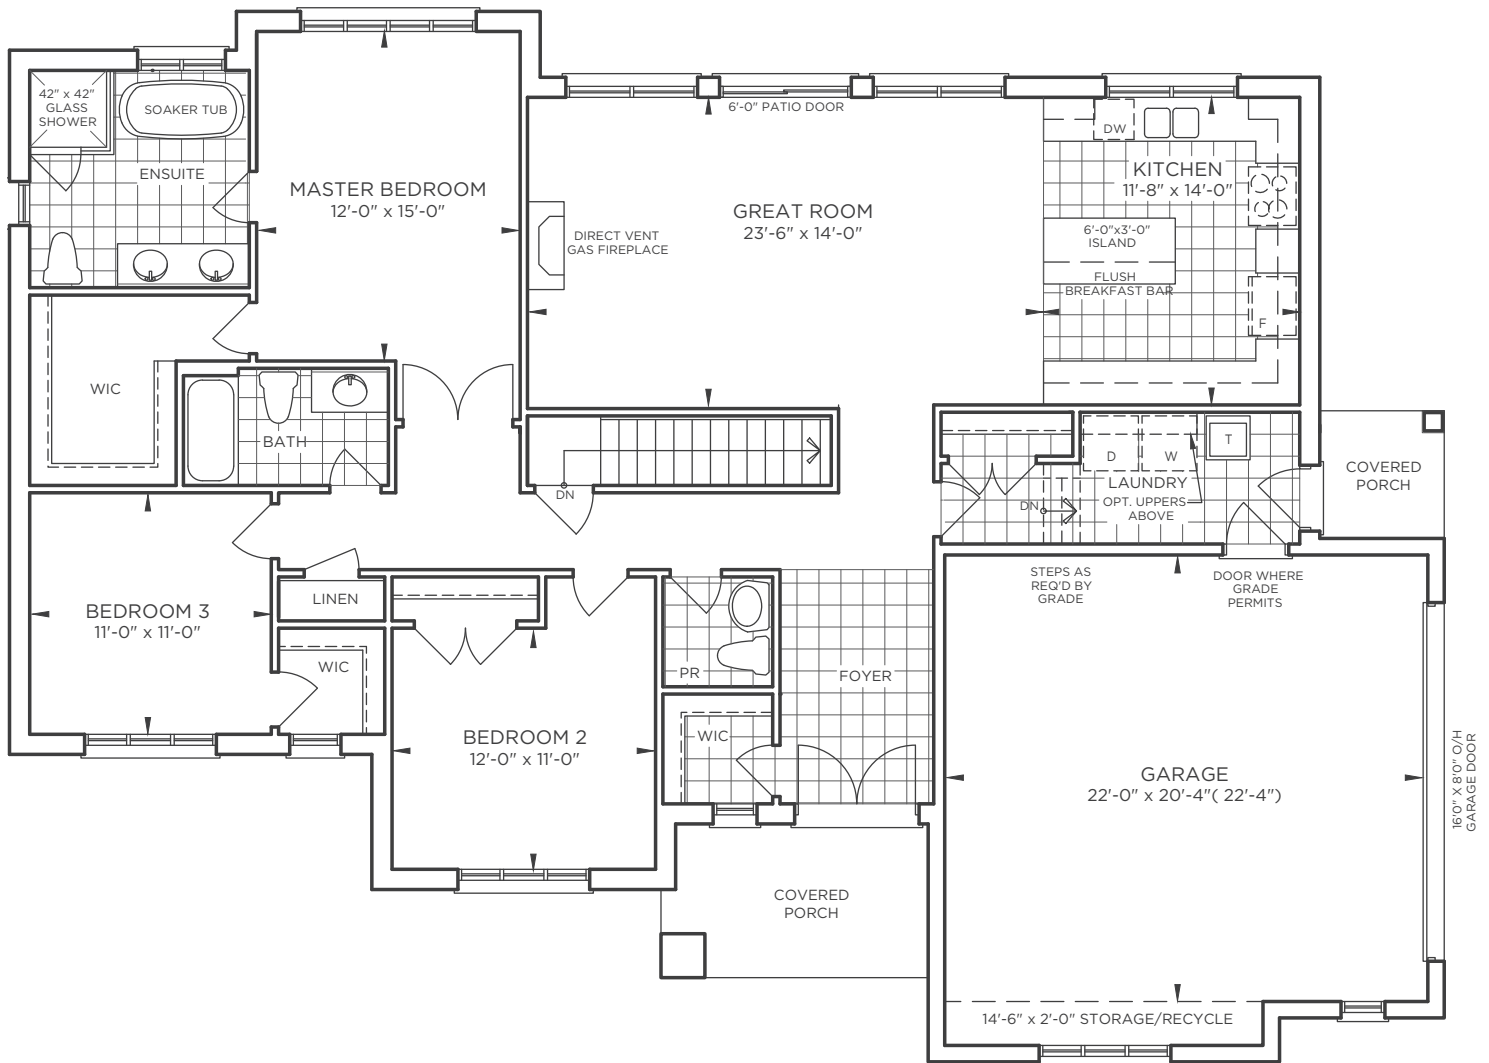

14 FOURTEEN
ESTATES

Bungalow B2

1863sf.

Basement Elev. A

myedenpark.ca

All prices, figures, sizes, specifications and information are subject to change without notice. All areas and stated dimensions are approximate. Mechanical location, actual usable floor space, living area and square footage may vary from stated floor area. Illustrations are artist's concept. E. & O. E.

FOURTEEN
ESTATES

Bungalow B2

1863sf.

Ground Floor Elev. A

Bungalow B2

1863sf.

Basement Elev. B

myedenpark.ca

All prices, figures, sizes, specifications and information are subject to change without notice. All areas and stated dimensions are approximate. Mechanical location, actual usable floor space, living area and square footage may vary from stated floor area. Illustrations are artist's concept. E. & O. E.

FOURTEEN
ESTATES

Bungalow B2

1863sf.

Ground Floor Elev. B

myedenpark.ca

All prices, figures, sizes, specifications and information are subject to change without notice. All areas and stated dimensions are approximate. Mechanical location, actual usable floor space, living area and square footage may vary from stated floor area. Illustrations are artist's concept. E. & O. E.