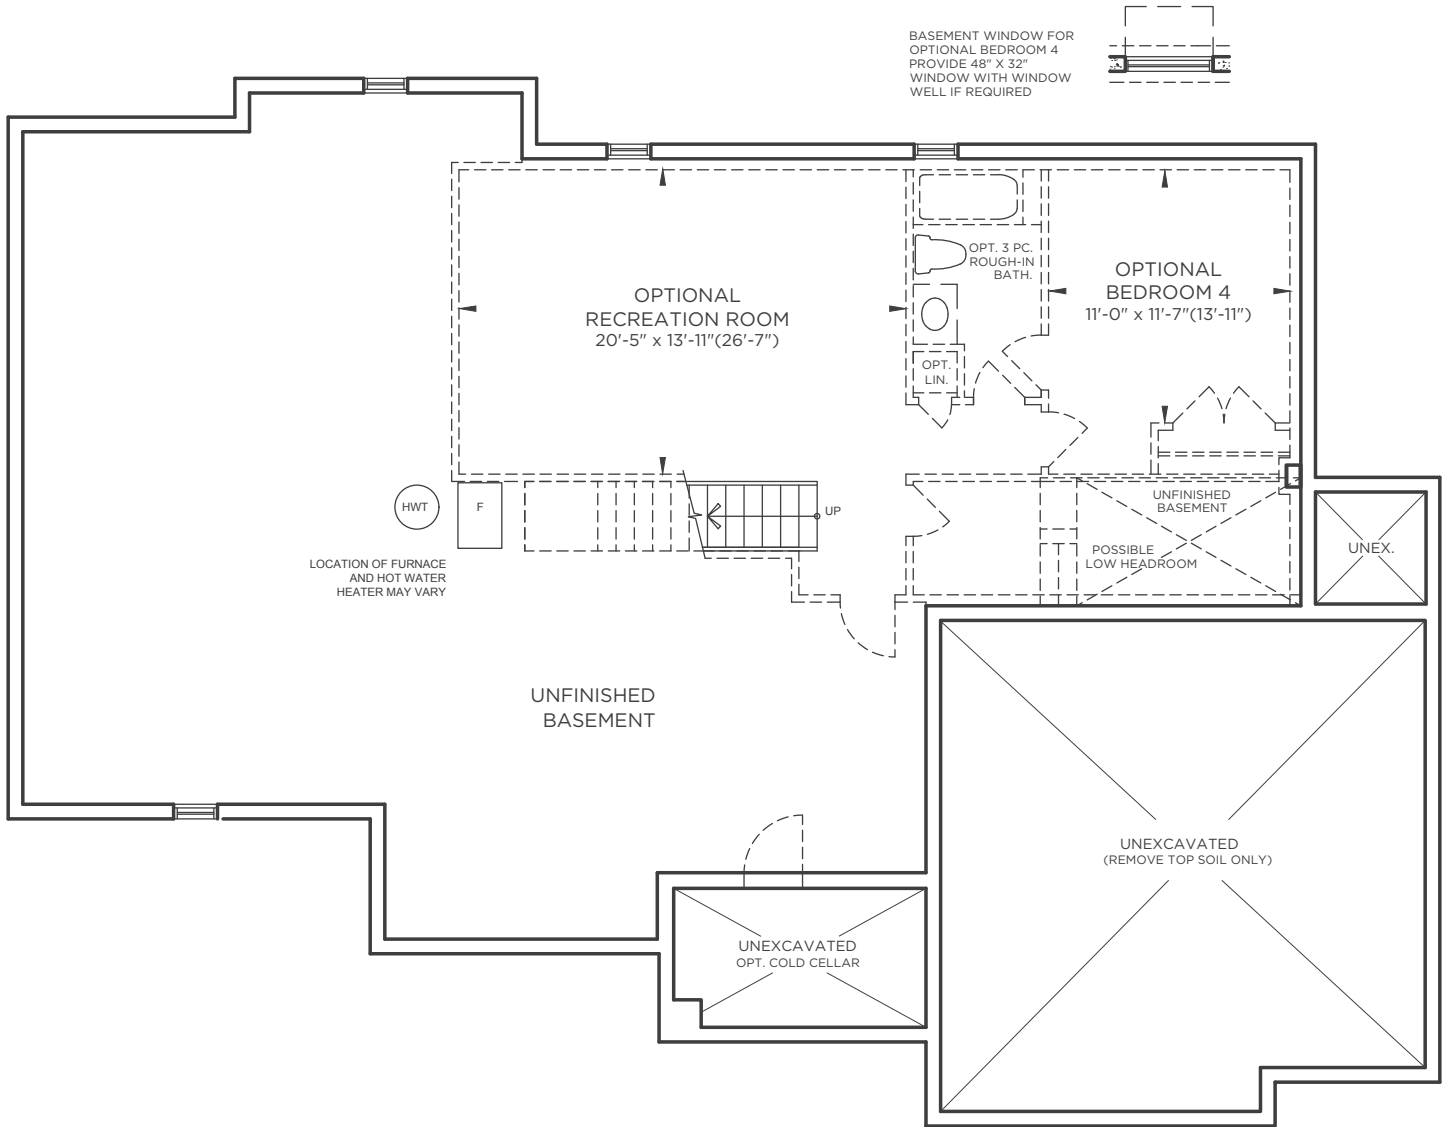

Bungalow B2

1863sf.

Elevation A

Elevation B

myedenpark.ca

All prices, figures, sizes, specifications and information are subject to change without notice. All areas and stated dimensions are approximate. Mechanical location, actual usable floor space, living area and square footage may vary from stated floor area. Illustrations are artist's concept. E. & O. E.

14 FOURTEEN
ESTATES

Bungalow B2

1863sf.

Basement Elev. A

myedenpark.ca

All prices, figures, sizes, specifications and information are subject to change without notice. All areas and stated dimensions are approximate. Mechanical location, actual usable floor space, living area and square footage may vary from stated floor area. Illustrations are artist's concept. E. & O. E.

FOURTEEN
ESTATES

Bungalow B2

1863sf.

Ground Floor Elev. A

Bungalow B2

1863sf.

Basement Elev. B

myedenpark.ca

FOURTEEN
ESTATES

Bungalow B2

1863sf.

Ground Floor Elev. B

myedenpark.ca

All prices, figures, sizes, specifications and information are subject to change without notice. All areas and stated dimensions are approximate. Mechanical location, actual usable floor space, living area and square footage may vary from stated floor area. Illustrations are artist's concept. E. & O. E.