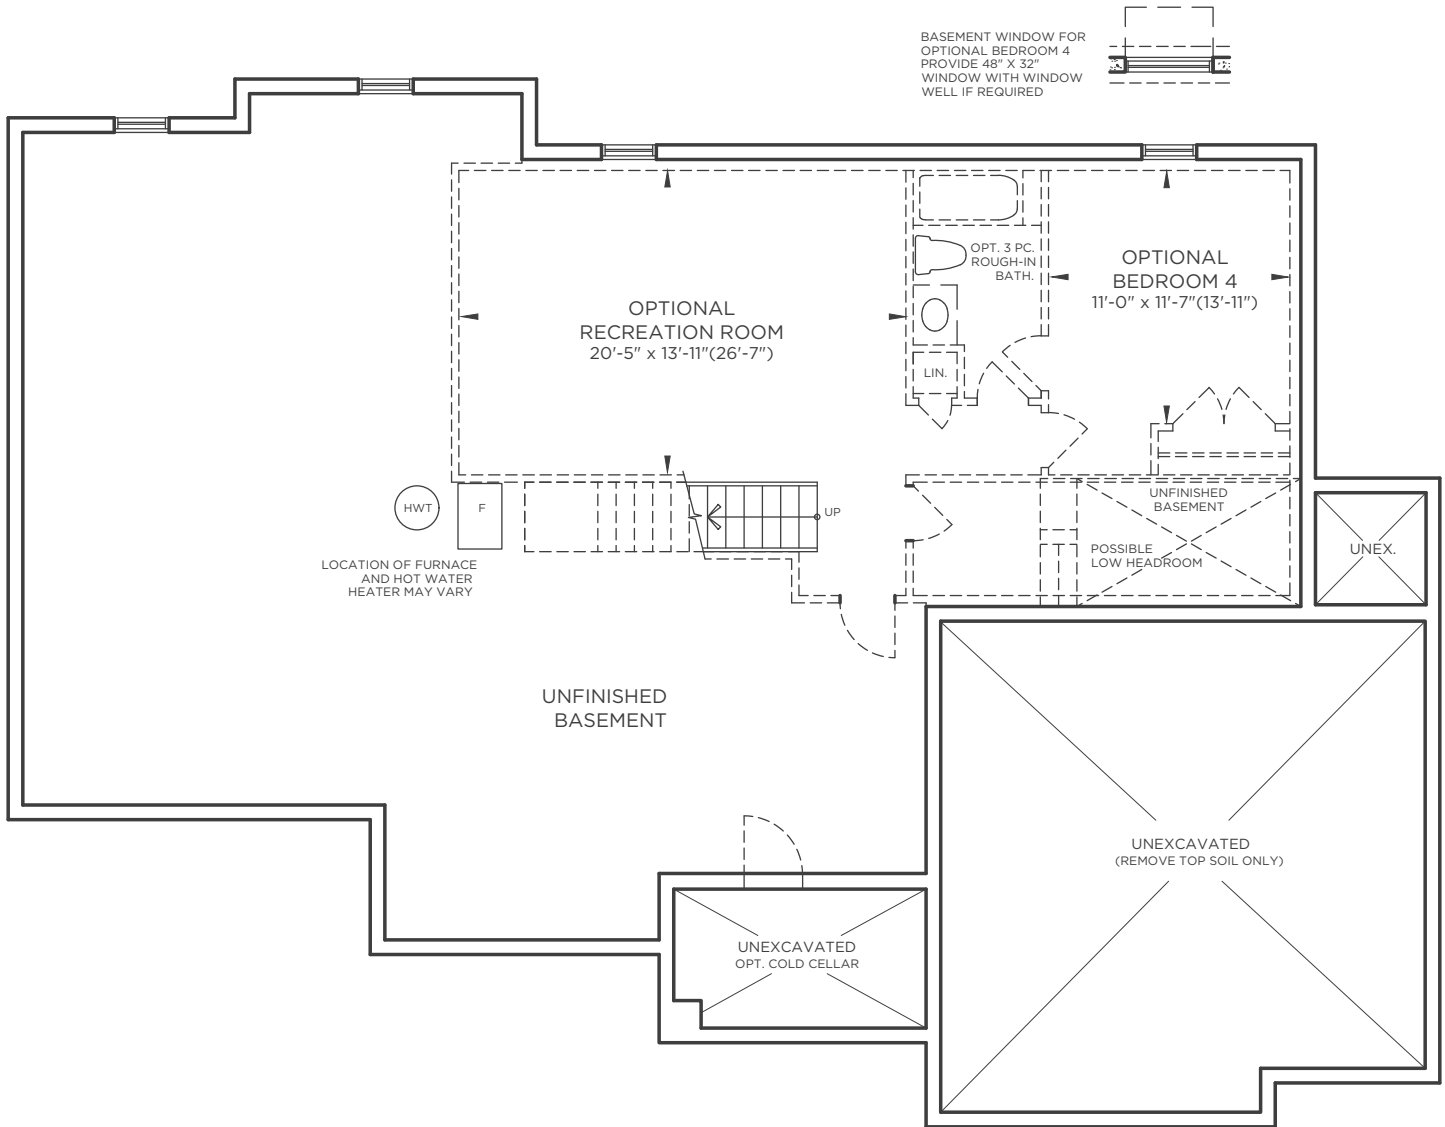

Bungalow B2

1863sf.

Elevation A

Elevation B

myedenpark.ca

All prices, figures, sizes, specifications and information are subject to change without notice. All areas and stated dimensions are approximate. Mechanical location, actual usable floor space, living area and square footage may vary from stated floor area. Illustrations are artist's concept. E. & O. E.

14 FOURTEEN
ESTATES

Bungalow B2

1863sf.

Basement Elev. A

myedenpark.ca

All prices, figures, sizes, specifications and information are subject to change without notice. All areas and stated dimensions are approximate. Mechanical location, actual usable floor space, living area and square footage may vary from stated floor area. Illustrations are artist's concept. E. & O. E.

FOURTEEN
ESTATES

Bungalow B2

1863sf.

Ground Floor Elev. A

Bungalow B2

1863sf.

Basement Elev. B

myedenpark.ca

FOURTEEN
ESTATES

Bungalow B2

1863sf.

Ground Floor Elev. B

myedenpark.ca

All prices, figures, sizes, specifications and information are subject to change without notice. All areas and stated dimensions are approximate. Mechanical location, actual usable floor space, living area and square footage may vary from stated floor area. Illustrations are artist's concept. E. & O. E.