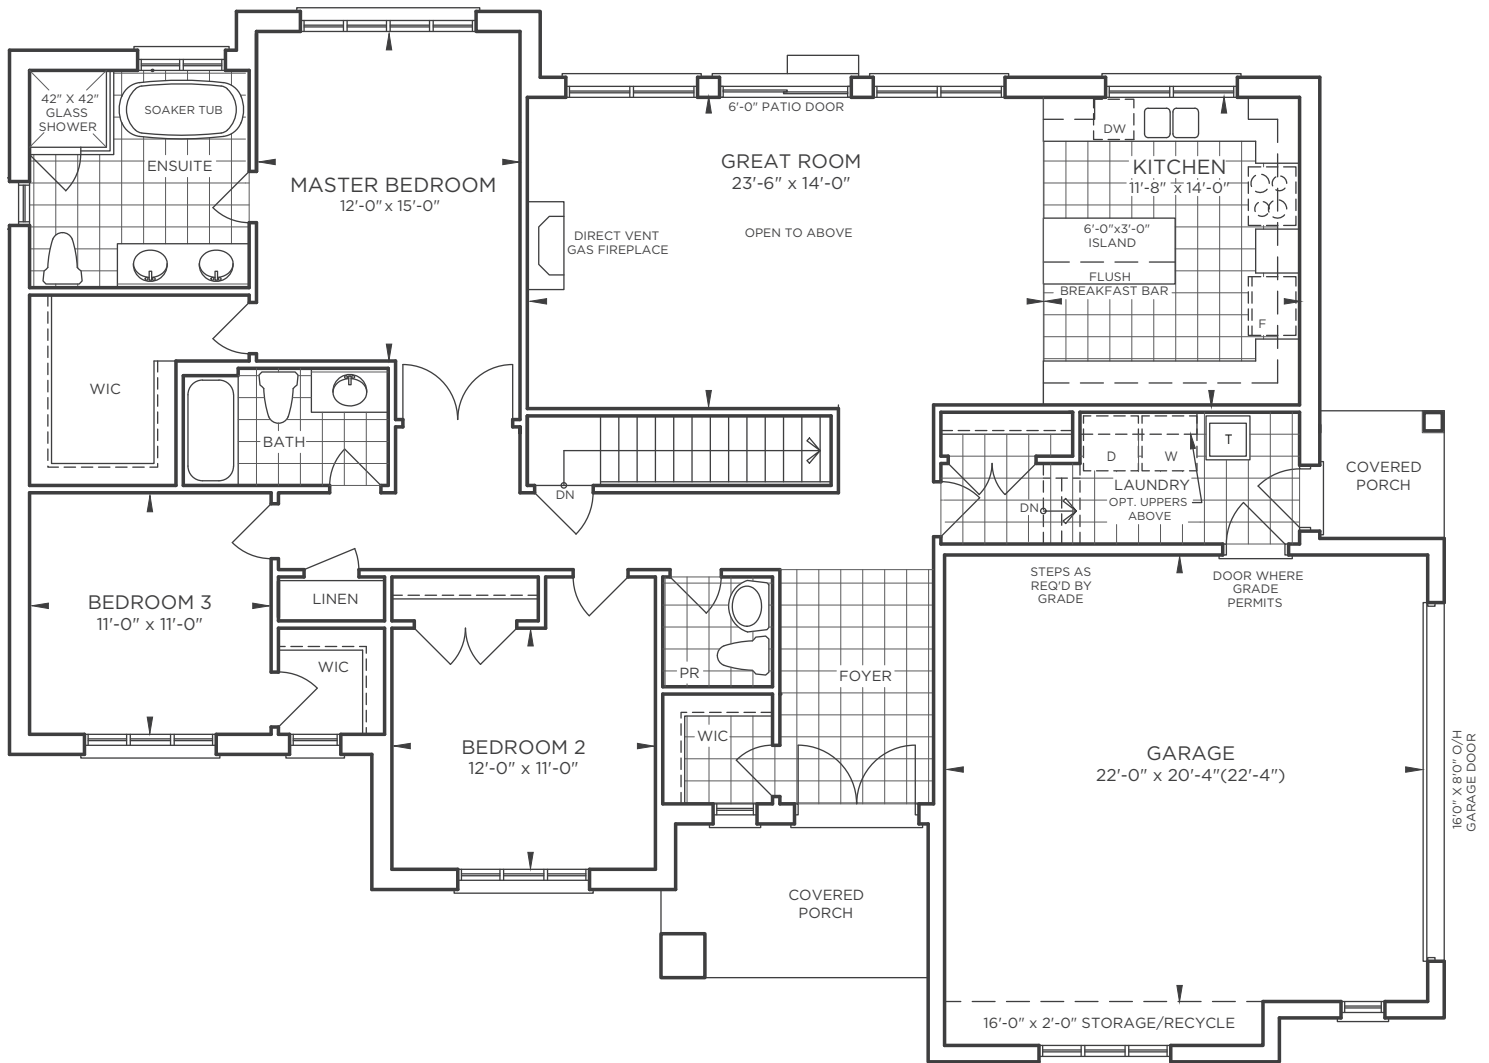

Bungalow B2

1863sf.

Elevation A

Elevation B

myedenpark.ca

All prices, figures, sizes, specifications and information are subject to change without notice. All areas and stated dimensions are approximate. Mechanical location, actual usable floor space, living area and square footage may vary from stated floor area. Illustrations are artist's concept. E. & O. E.

14 FOURTEEN
ESTATES

Bungalow B2

1863sf.

Basement Elev. A

myedenpark.ca

All prices, figures, sizes, specifications and information are subject to change without notice. All areas and stated dimensions are approximate. Mechanical location, actual usable floor space, living area and square footage may vary from stated floor area. Illustrations are artist's concept. E. & O. E.

FOURTEEN
ESTATES

Bungalow B2

1863sf.

Ground Floor Elev. A

Bungalow B2

1863sf.

Basement Elev. B

myedenpark.ca

FOURTEEN
ESTATES

Bungalow B2

1863sf.

Ground Floor Elev. B

myedenpark.ca

All prices, figures, sizes, specifications and information are subject to change without notice. All areas and stated dimensions are approximate. Mechanical location, actual usable floor space, living area and square footage may vary from stated floor area. Illustrations are artist's concept. E. & O. E.