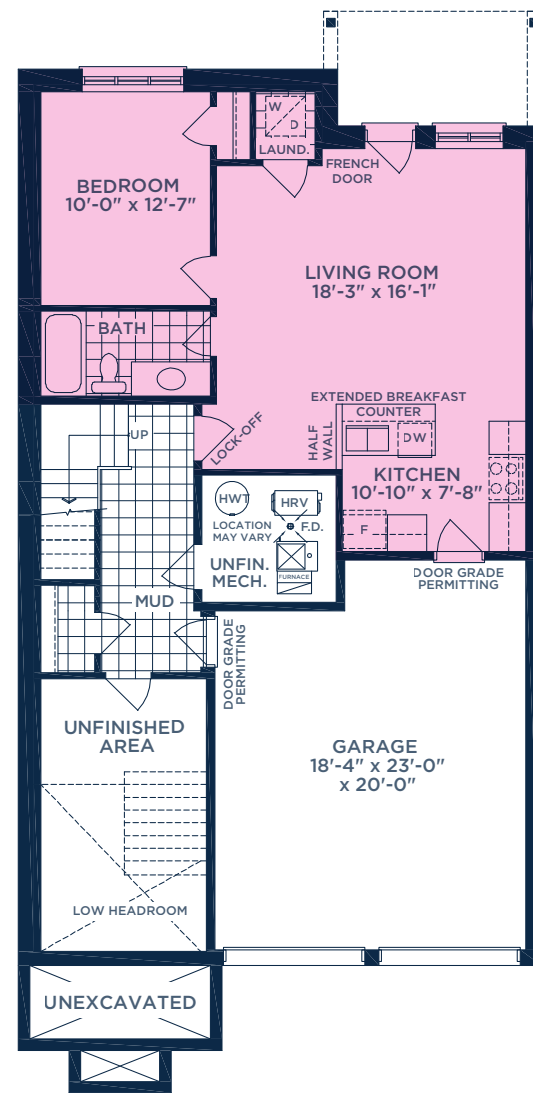

MODEL 3707 ELEV. A:

3,790 SQ. FT., 4 BEDROOMS, 3.5 BATHROOMS

OPT. FLEXHOUS LOWER LEVEL ADDS 60 SQ. FT.

1 BEDROOM AND 1 BATHROOM

GROUND FLOOR PLAN ELEV. A

OPT. GROUND FLOOR PLAN ELEV. A

OPT. FLEXHOUS™ GROUND FLOOR PLAN ELEV. A

MAIN FLOOR PLAN ELEV. A

SECOND FLOOR PLAN ELEV. A