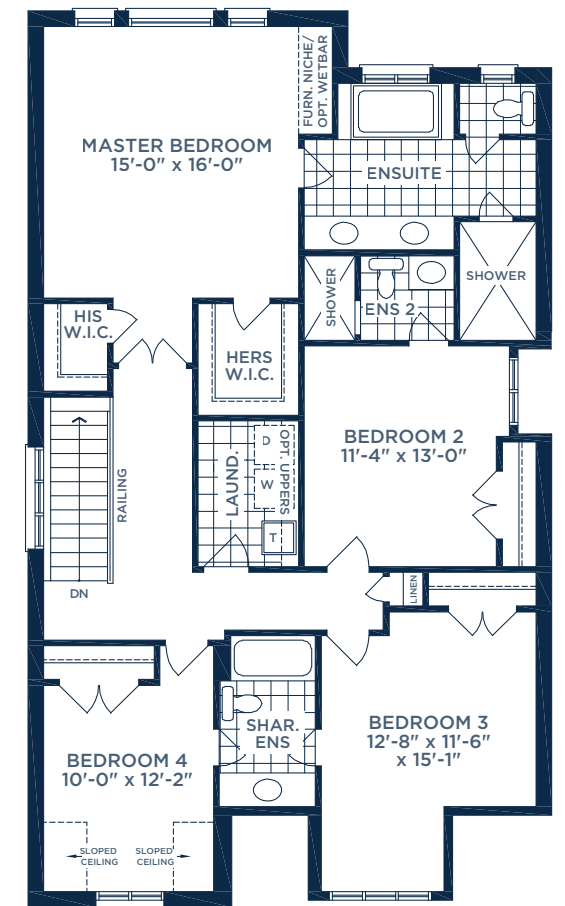

MODEL 3707 ELEV. A:

3,790 SQ. FT., 4 BEDROOMS, 3.5 BATHROOMS

OPT. FLEXHOUS LOWER LEVEL ADDS 60 SQ. FT.

1 BEDROOM AND 1 BATHROOM

GROUND FLOOR PLAN ELEV. A

OPT. GROUND FLOOR PLAN ELEV. A

OPT. FLEXHOUS™ GROUND FLOOR PLAN ELEV. A

MAIN FLOOR PLAN ELEV. A

SECOND FLOOR PLAN ELEV. A