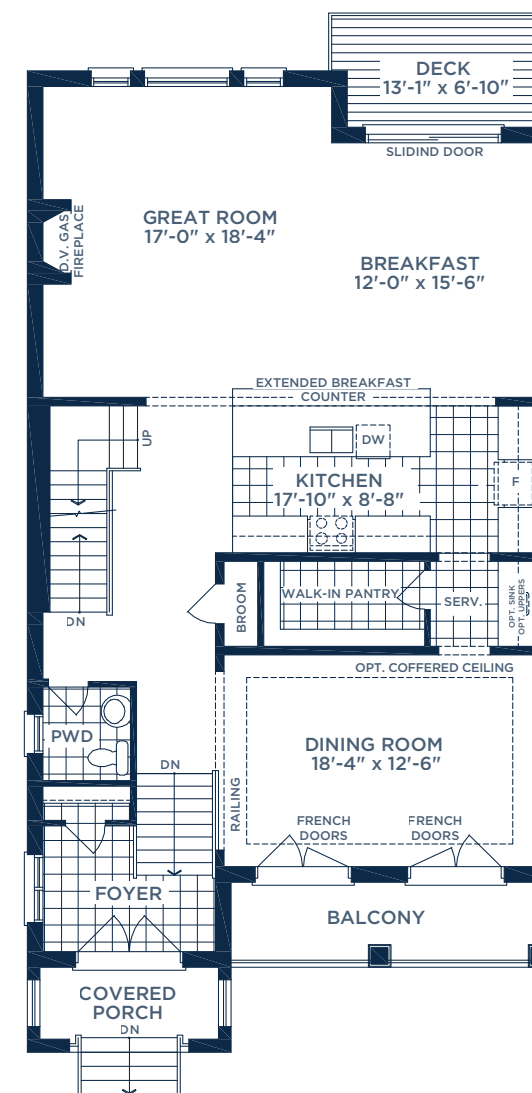

MODEL 3707 ELEV. A:

3,790 SQ. FT., 4 BEDROOMS, 3.5 BATHROOMS

OPT. FLEXHOUS LOWER LEVEL ADDS 60 SQ. FT.

1 BEDROOM AND 1 BATHROOM

GROUND FLOOR PLAN ELEV. A

OPT. GROUND FLOOR PLAN ELEV. A

OPT. FLEXHOUS™ GROUND FLOOR PLAN ELEV. A

MAIN FLOOR PLAN ELEV. A

SECOND FLOOR PLAN ELEV. A