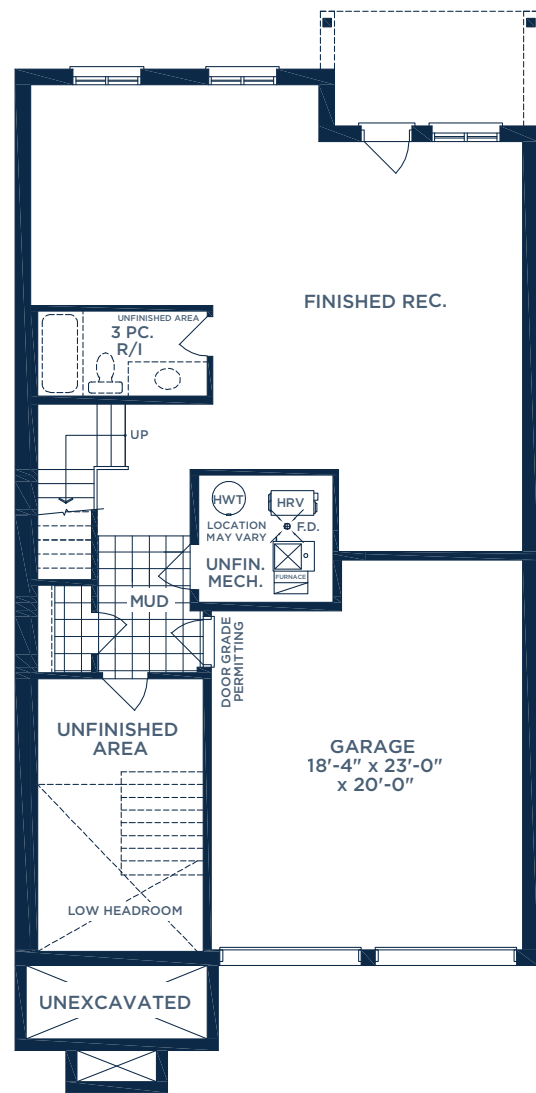

MODEL 3707 ELEV. A:

3,790 SQ. FT., 4 BEDROOMS, 3.5 BATHROOMS

OPT. FLEXHOUS LOWER LEVEL ADDS 60 SQ. FT.

1 BEDROOM AND 1 BATHROOM

GROUND FLOOR PLAN ELEV. A

OPT. GROUND FLOOR PLAN ELEV. A

OPT. FLEXHOUS™ GROUND FLOOR PLAN ELEV. A

MAIN FLOOR PLAN ELEV. A

SECOND FLOOR PLAN ELEV. A