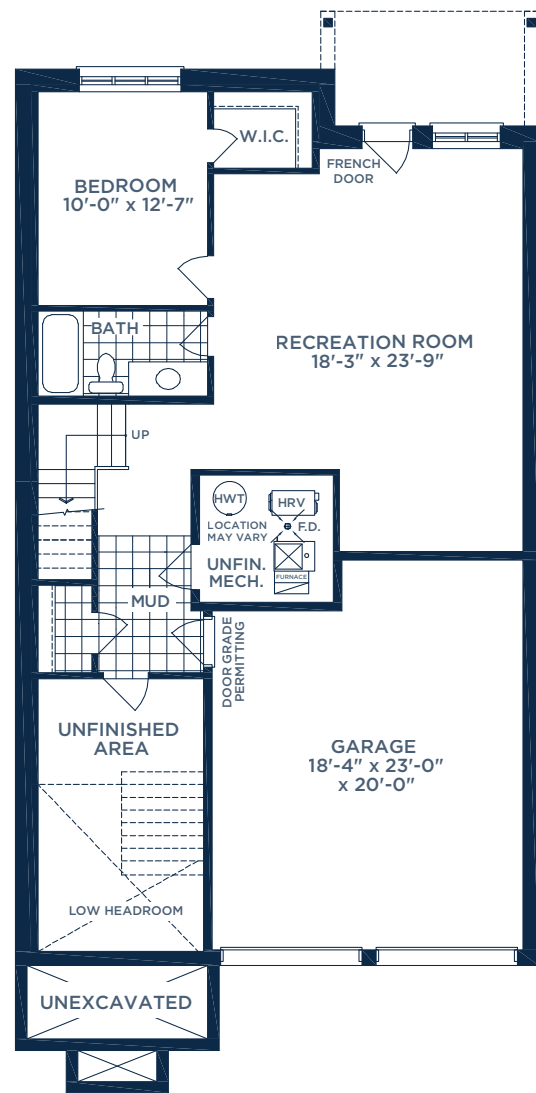

MODEL 3707 ELEV. A:

3,790 SQ. FT., 4 BEDROOMS, 3.5 BATHROOMS

OPT. FLEXHOUS LOWER LEVEL ADDS 60 SQ. FT.

1 BEDROOM AND 1 BATHROOM

GROUND FLOOR PLAN ELEV. A

OPT. GROUND FLOOR PLAN ELEV. A

OPT. FLEXHOUS™ GROUND FLOOR PLAN ELEV. A

MAIN FLOOR PLAN ELEV. A

SECOND FLOOR PLAN ELEV. A