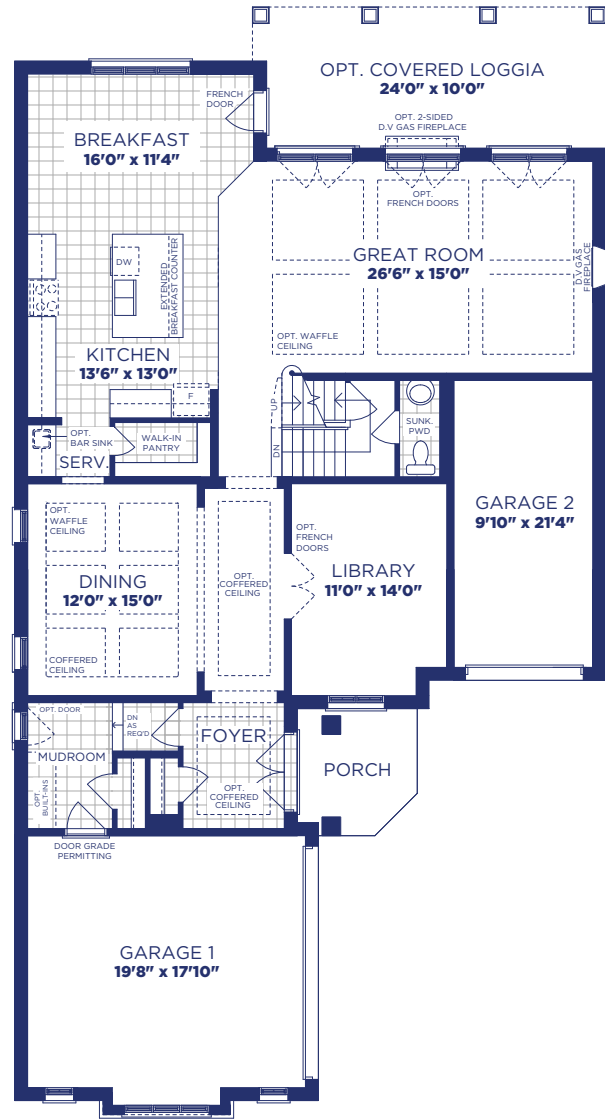

**Together** Model 5005 Elevation B  
 3880 SQ. FT. | 4 Bedroom | 3 Full Bath & 2 Half Bath

LOWER FLOOR PLAN, EL. 'B'

MAIN FLOOR PLAN, EL. 'B'

UPPER FLOOR PLAN, EL. 'B'