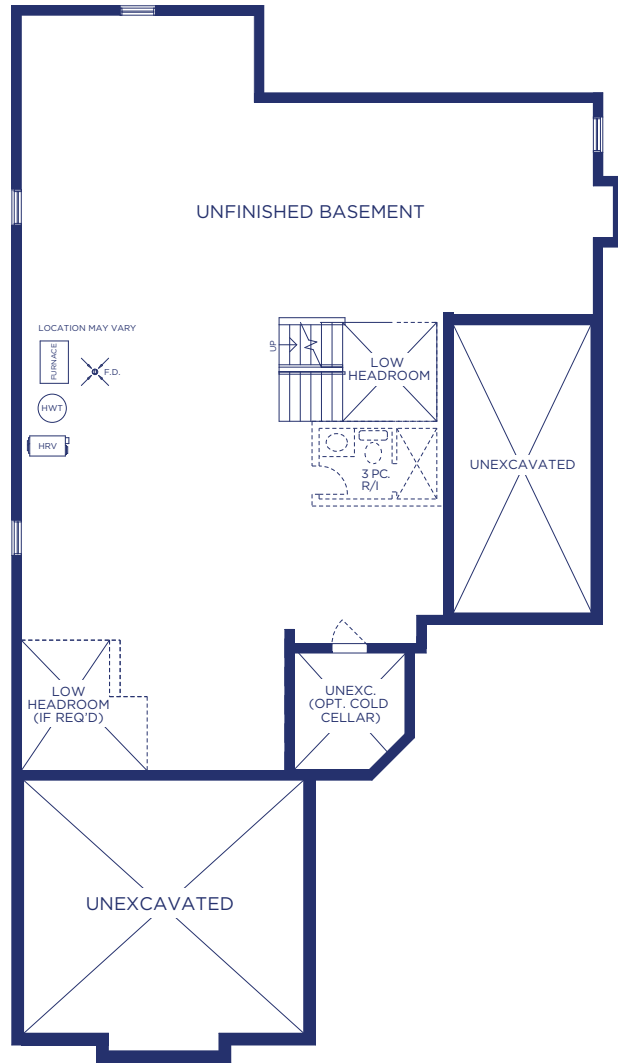

**Together** Model 5005 Elevation B  
 3880 SQ. FT. | 4 Bedroom | 3 Full Bath & 2 Half Bath

LOWER FLOOR PLAN, EL. 'B'

MAIN FLOOR PLAN, EL. 'B'

UPPER FLOOR PLAN, EL. 'B'