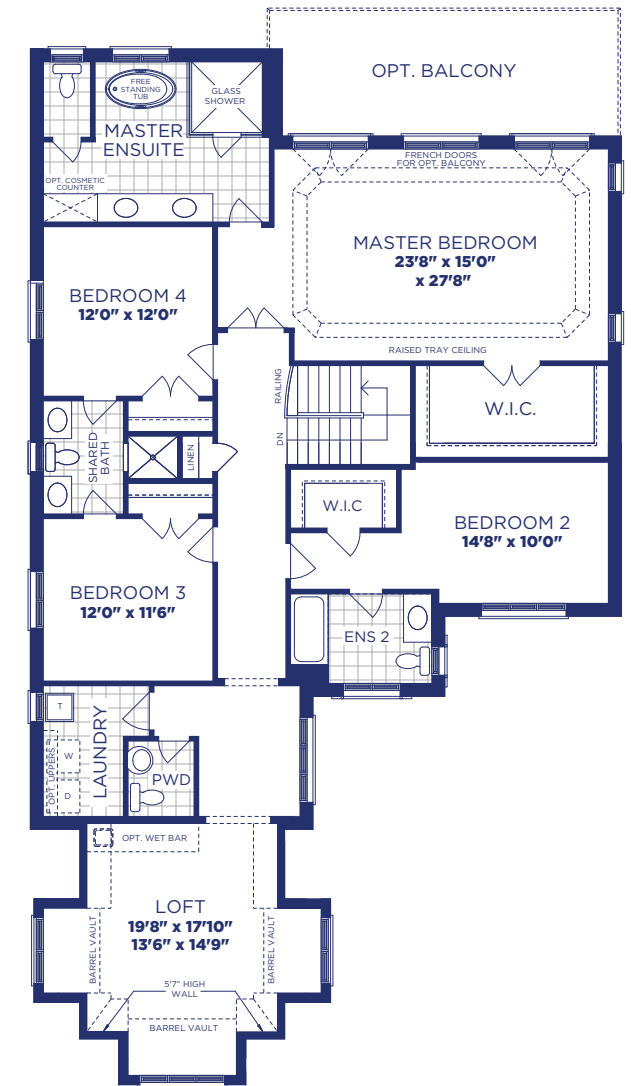

**Together** Model 5005 Elevation B  
 3880 SQ. FT. | 4 Bedroom | 3 Full Bath & 2 Half Bath

LOWER FLOOR PLAN, EL. 'B'

MAIN FLOOR PLAN, EL. 'B'

UPPER FLOOR PLAN, EL. 'B'