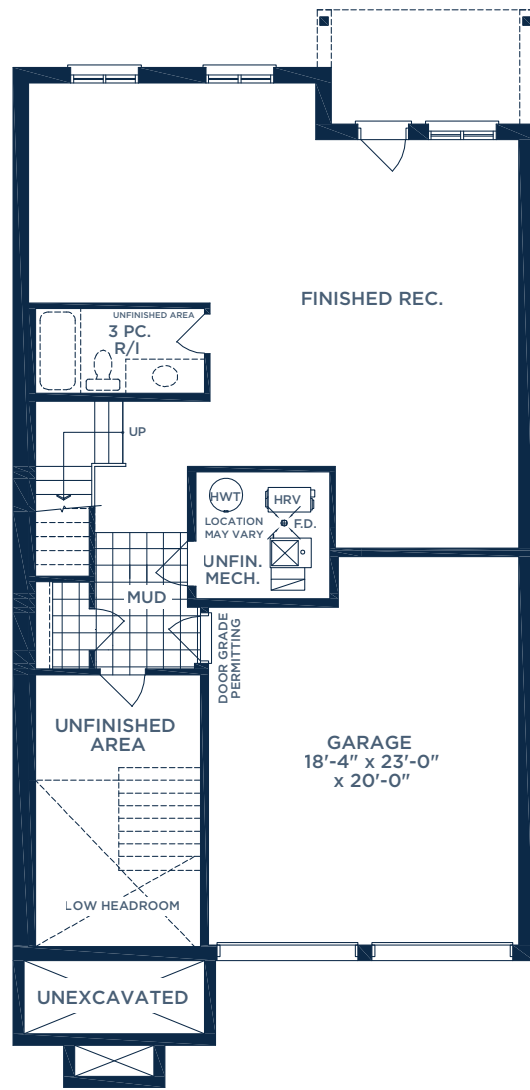

MODEL 3707 ELEV. B:

3,790 SQ. FT., 4 BEDROOMS, 3.5 BATHROOMS

OPT. FLEXHOUS LOWER LEVEL ADDS 60 SQ. FT.

1 BEDROOM AND 1 BATHROOM

GROUND FLOOR PLAN ELEV. B

OPT. GROUND FLOOR PLAN ELEV. B

OPT. FLEXHOUS™ GROUND FLOOR PLAN ELEV. B

MAIN FLOOR PLAN ELEV. B

SECOND FLOOR PLAN ELEV. B