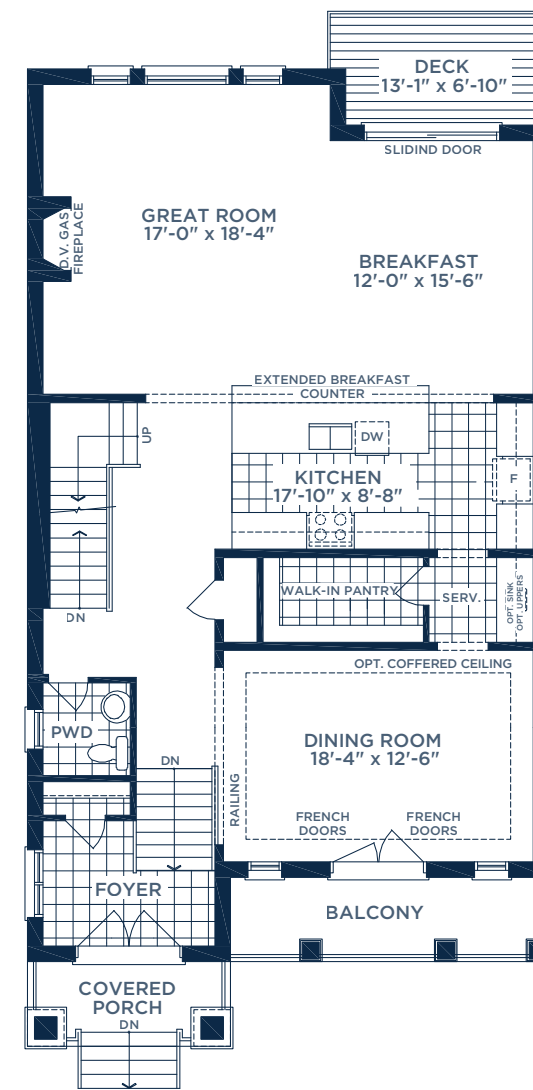

MODEL 3707 ELEV. B:

3,790 SQ. FT., 4 BEDROOMS, 3.5 BATHROOMS

OPT. FLEXHOUS LOWER LEVEL ADDS 60 SQ. FT.

1 BEDROOM AND 1 BATHROOM

GROUND FLOOR PLAN ELEV. B

OPT. GROUND FLOOR PLAN ELEV. B

OPT. FLEXHOUS™ GROUND FLOOR PLAN ELEV. B

MAIN FLOOR PLAN ELEV. B

SECOND FLOOR PLAN ELEV. B