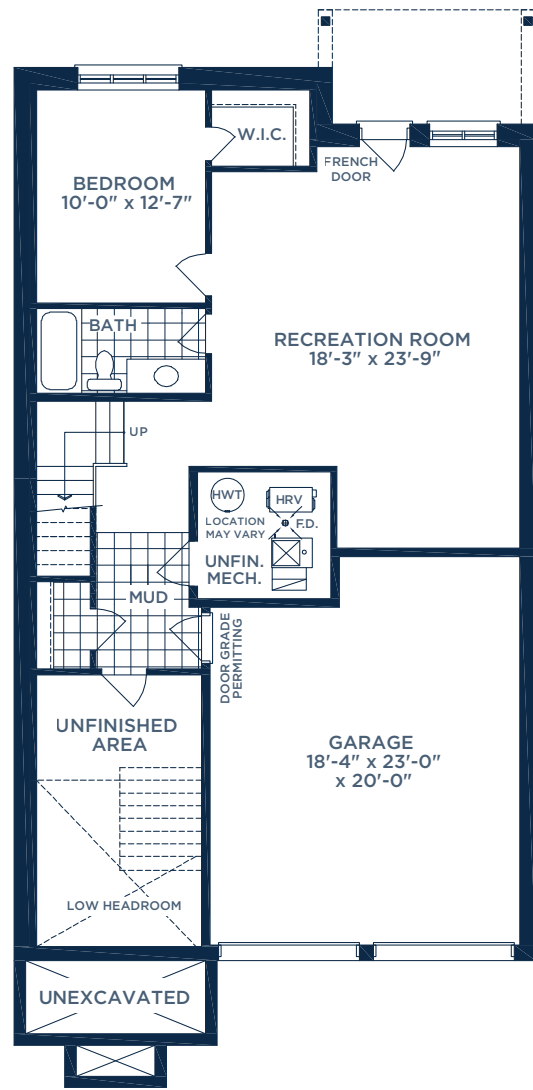

MODEL 3707 ELEV. B:

3,790 SQ. FT., 4 BEDROOMS, 3.5 BATHROOMS

OPT. FLEXHOUS LOWER LEVEL ADDS 60 SQ. FT.

1 BEDROOM AND 1 BATHROOM

GROUND FLOOR PLAN ELEV. B

OPT. GROUND FLOOR PLAN ELEV. B

OPT. FLEXHOUS™ GROUND FLOOR PLAN ELEV. B

MAIN FLOOR PLAN ELEV. B

SECOND FLOOR PLAN ELEV. B