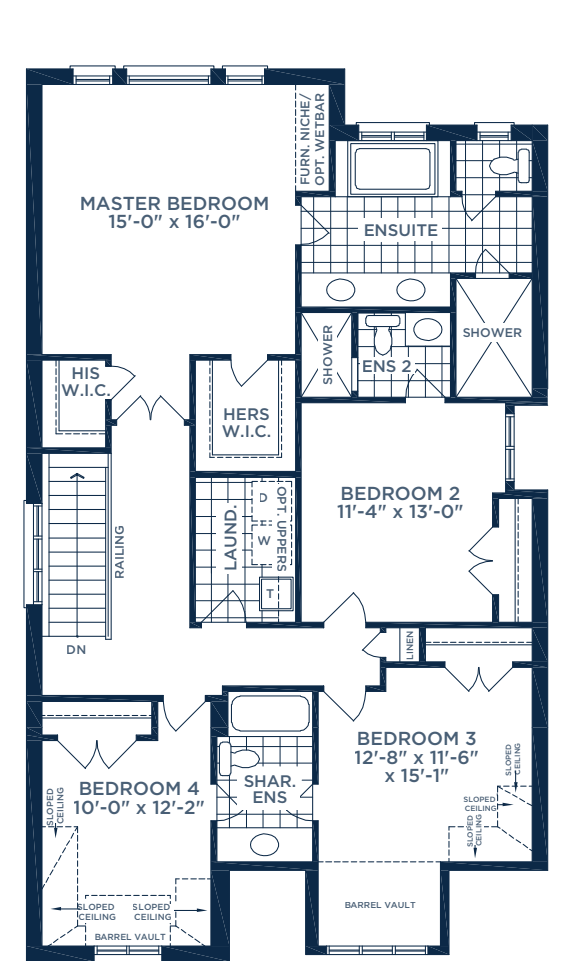

MODEL 3707 ELEV. B:

3,790 SQ. FT., 4 BEDROOMS, 3.5 BATHROOMS

OPT. FLEXHOUS LOWER LEVEL ADDS 60 SQ. FT.

1 BEDROOM AND 1 BATHROOM

GROUND FLOOR PLAN ELEV. B

OPT. GROUND FLOOR PLAN ELEV. B

OPT. FLEXHOUS™ GROUND FLOOR PLAN ELEV. B

MAIN FLOOR PLAN ELEV. B

SECOND FLOOR PLAN ELEV. B