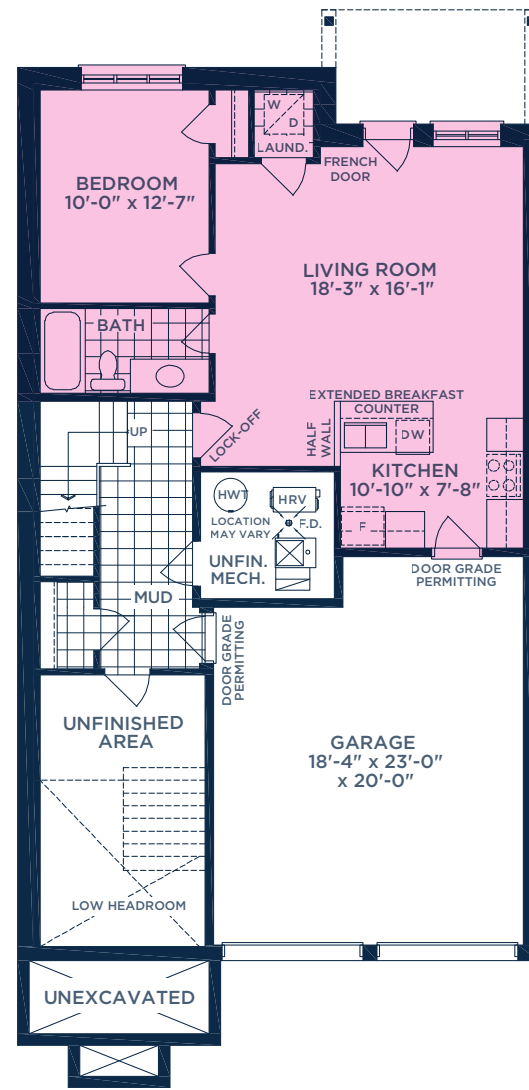

MODEL 3707 ELEV. B:

3,790 SQ. FT., 4 BEDROOMS, 3.5 BATHROOMS

OPT. FLEXHOUS LOWER LEVEL ADDS 60 SQ. FT.

1 BEDROOM AND 1 BATHROOM

GROUND FLOOR PLAN ELEV. B

OPT. GROUND FLOOR PLAN ELEV. B

OPT. FLEXHOUS™ GROUND FLOOR PLAN ELEV. B

MAIN FLOOR PLAN ELEV. B

SECOND FLOOR PLAN ELEV. B