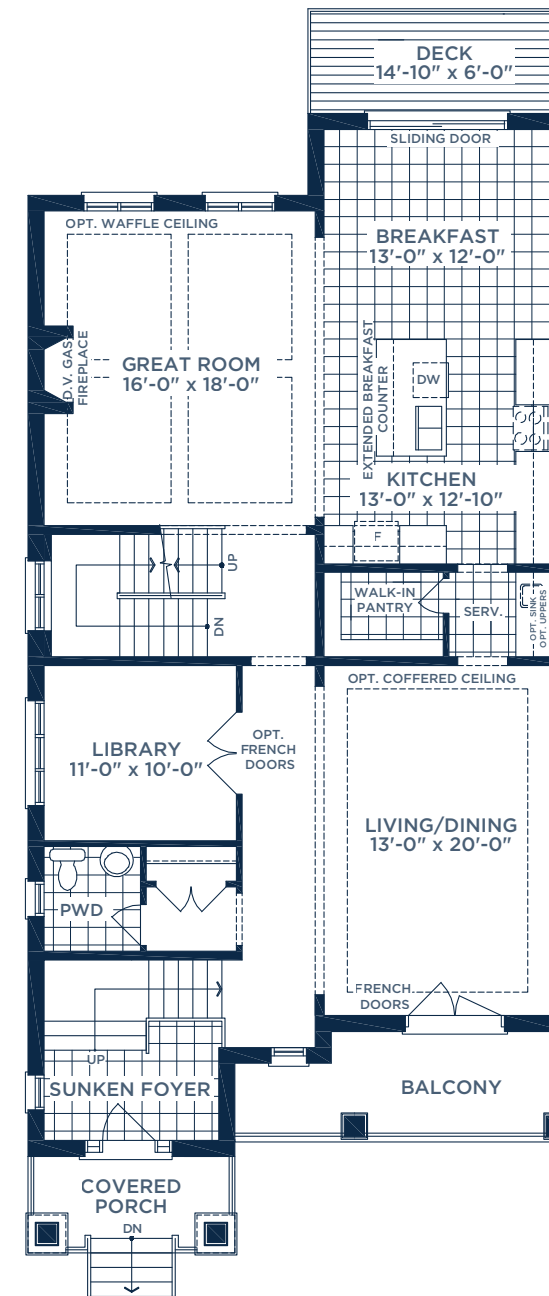

MODEL 3708 ELEV. A:

4,105 SQ. FT., 4 BEDROOMS, 3.5 BATHROOMS

OPT. FLEXHOUS LOWER LEVEL ADDS 66 SQ. FT.

1 BEDROOM AND 1 BATHROOM

GROUND FLOOR PLAN
ELEV. A

OPT. GROUND FLOOR PLAN
ELEV. A

OPT. FLEXHOUS™ GROUND
FLOOR PLAN ELEV. A

MAIN FLOOR PLAN
ELEV. A

SECOND FLOOR PLAN
ELEV. A