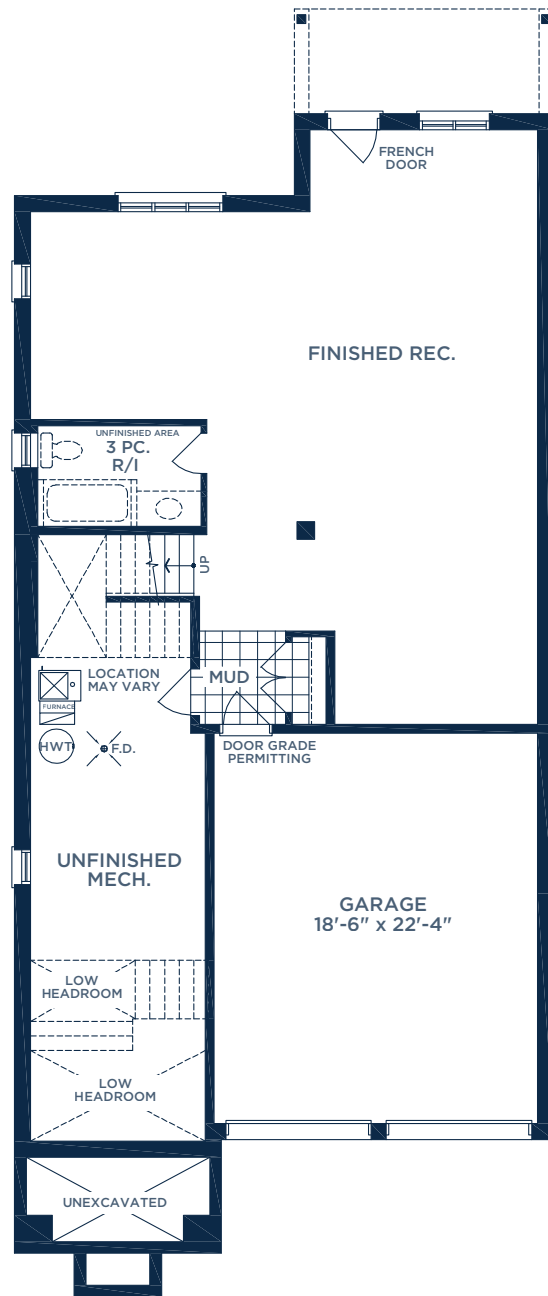

MODEL 3708 ELEV. A:

4,105 SQ. FT., 4 BEDROOMS, 3.5 BATHROOMS

OPT. FLEXHOUS LOWER LEVEL ADDS 66 SQ. FT.

1 BEDROOM AND 1 BATHROOM

GROUND FLOOR PLAN
ELEV. A

OPT. GROUND FLOOR PLAN
ELEV. A

OPT. FLEXHOUS™ GROUND
FLOOR PLAN ELEV. A

MAIN FLOOR PLAN
ELEV. A

SECOND FLOOR PLAN
ELEV. A