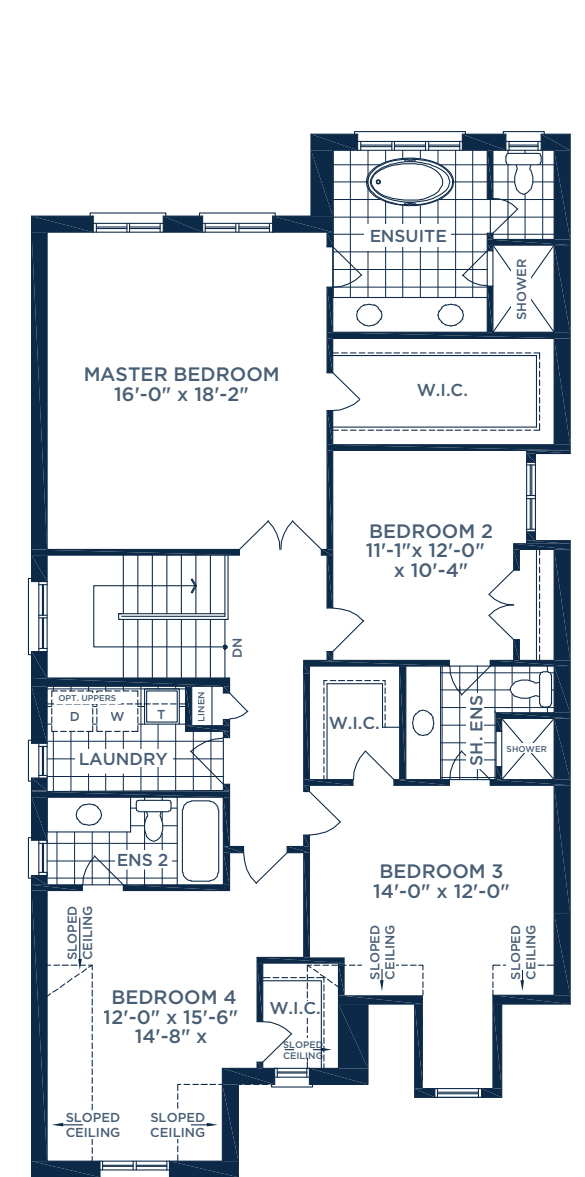

MODEL 3708 ELEV. A:

4,105 SQ. FT., 4 BEDROOMS, 3.5 BATHROOMS

OPT. FLEXHOUS LOWER LEVEL ADDS 66 SQ. FT.

1 BEDROOM AND 1 BATHROOM

GROUND FLOOR PLAN
ELEV. A

OPT. GROUND FLOOR PLAN
ELEV. A

OPT. FLEXHOUS™ GROUND
FLOOR PLAN ELEV. A

MAIN FLOOR PLAN
ELEV. A

SECOND FLOOR PLAN
ELEV. A