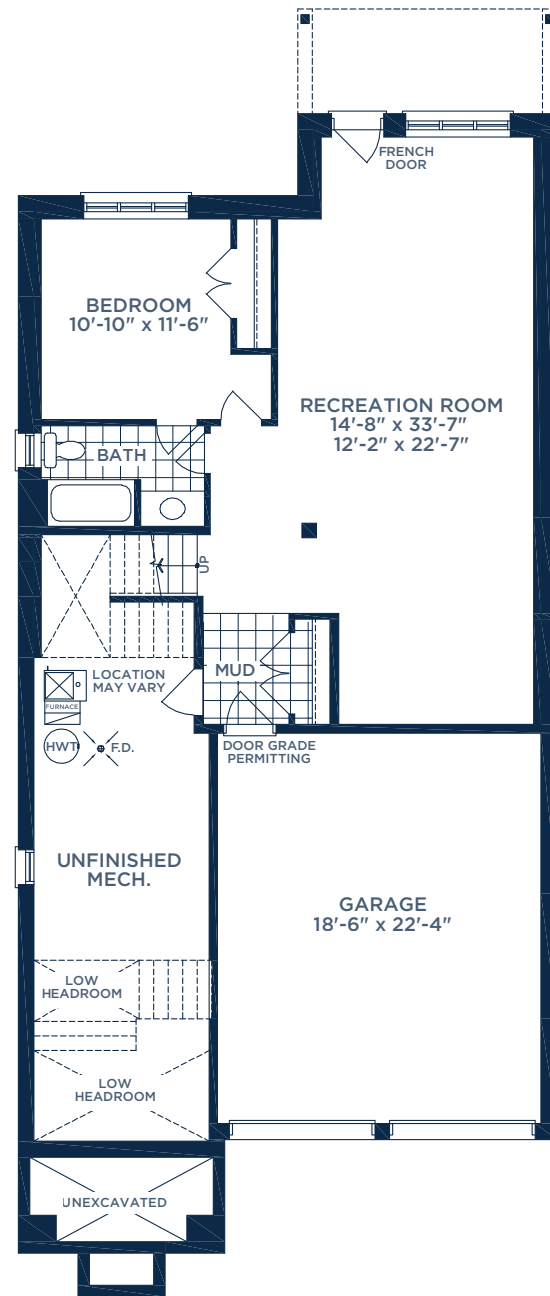

MODEL 3708 ELEV. A:

4,105 SQ. FT., 4 BEDROOMS, 3.5 BATHROOMS

OPT. FLEXHOUS LOWER LEVEL ADDS 66 SQ. FT.

1 BEDROOM AND 1 BATHROOM

GROUND FLOOR PLAN
ELEV. A

OPT. GROUND FLOOR PLAN
ELEV. A

OPT. FLEXHOUS™ GROUND
FLOOR PLAN ELEV. A

MAIN FLOOR PLAN
ELEV. A

SECOND FLOOR PLAN
ELEV. A