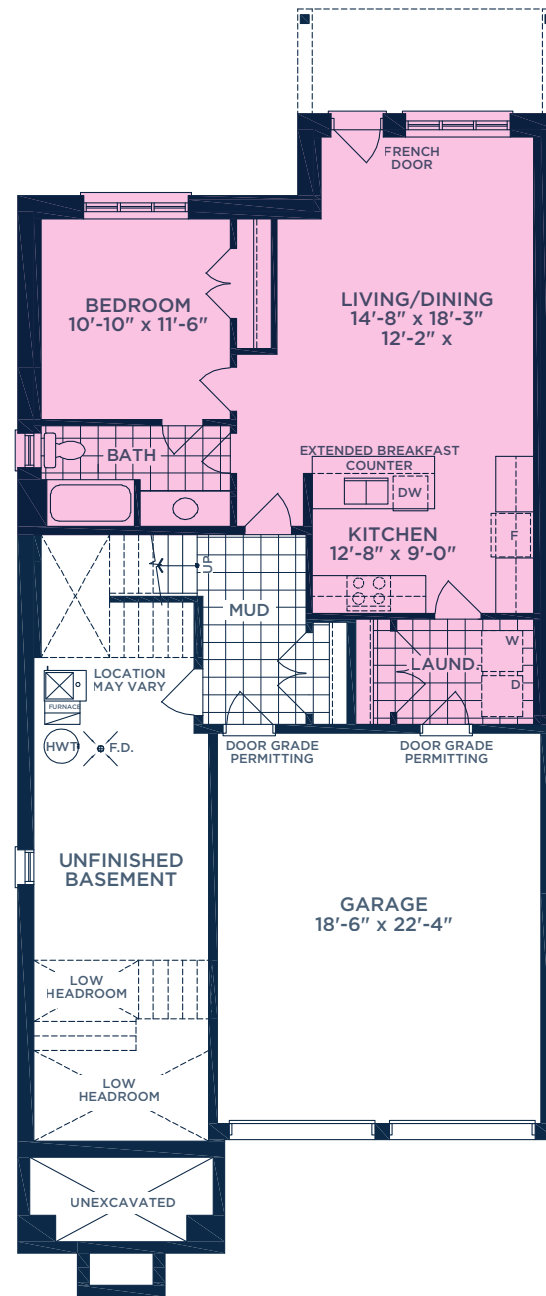

MODEL 3708 ELEV. A:

4,105 SQ. FT., 4 BEDROOMS, 3.5 BATHROOMS

OPT. FLEXHOUS LOWER LEVEL ADDS 66 SQ. FT.

1 BEDROOM AND 1 BATHROOM

GROUND FLOOR PLAN
ELEV. A

OPT. GROUND FLOOR PLAN
ELEV. A

OPT. FLEXHOUS™ GROUND
FLOOR PLAN ELEV. A

MAIN FLOOR PLAN
ELEV. A

SECOND FLOOR PLAN
ELEV. A