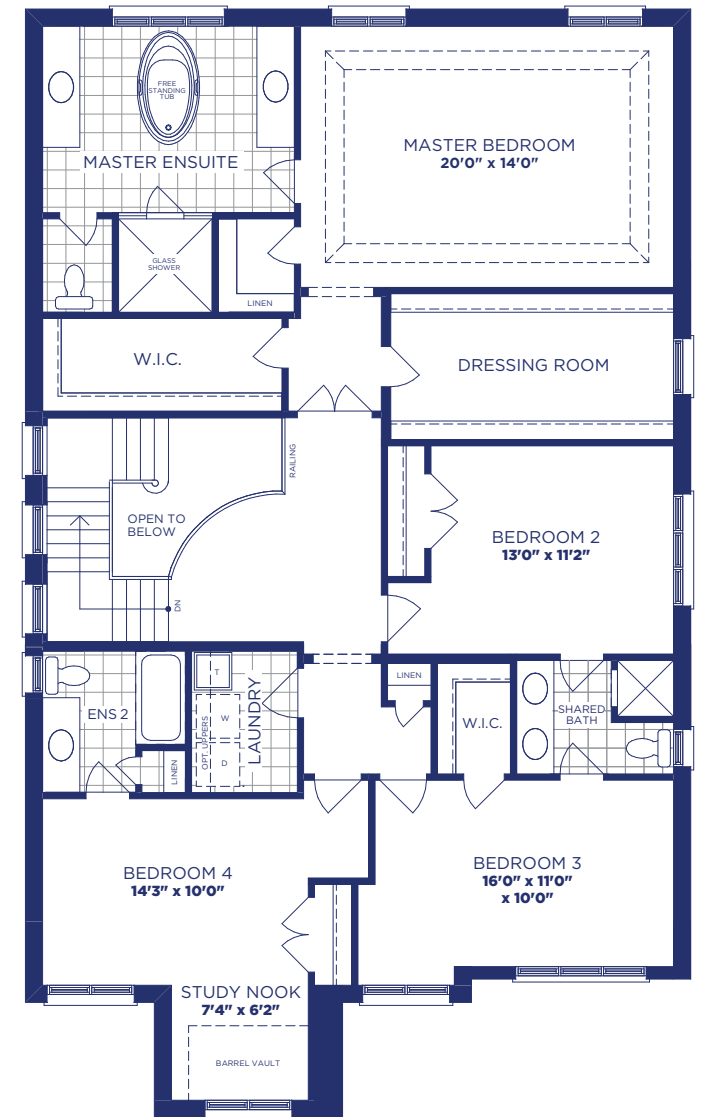

**Celebrate** Model 4401 Elevation B  
3511 SQ. FT. | 4 Bedroom | 3.5 Bath

**HERE**

FEAT. FLEXHOUS™

LOWER FLOOR PLAN, EL. 'B'

MAIN FLOOR PLAN, EL. 'B'

UPPER FLOOR PLAN, EL. 'B'