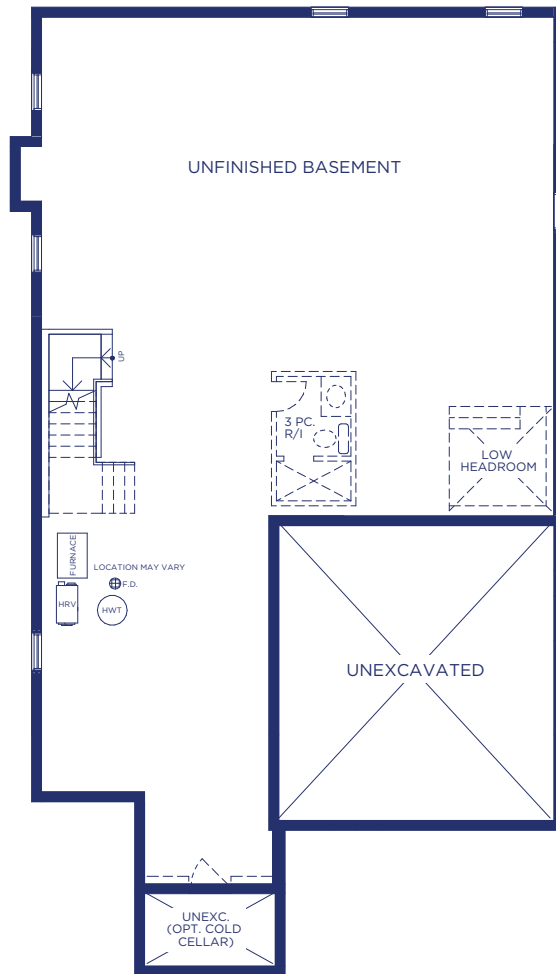

**Celebrate** Model 4401 Elevation B  
3511 SQ. FT. | 4 Bedroom | 3.5 Bath

**HERE**

FEAT. FLEXHOUS™

LOWER FLOOR PLAN, EL. 'B'

MAIN FLOOR PLAN, EL. 'B'

UPPER FLOOR PLAN, EL. 'B'