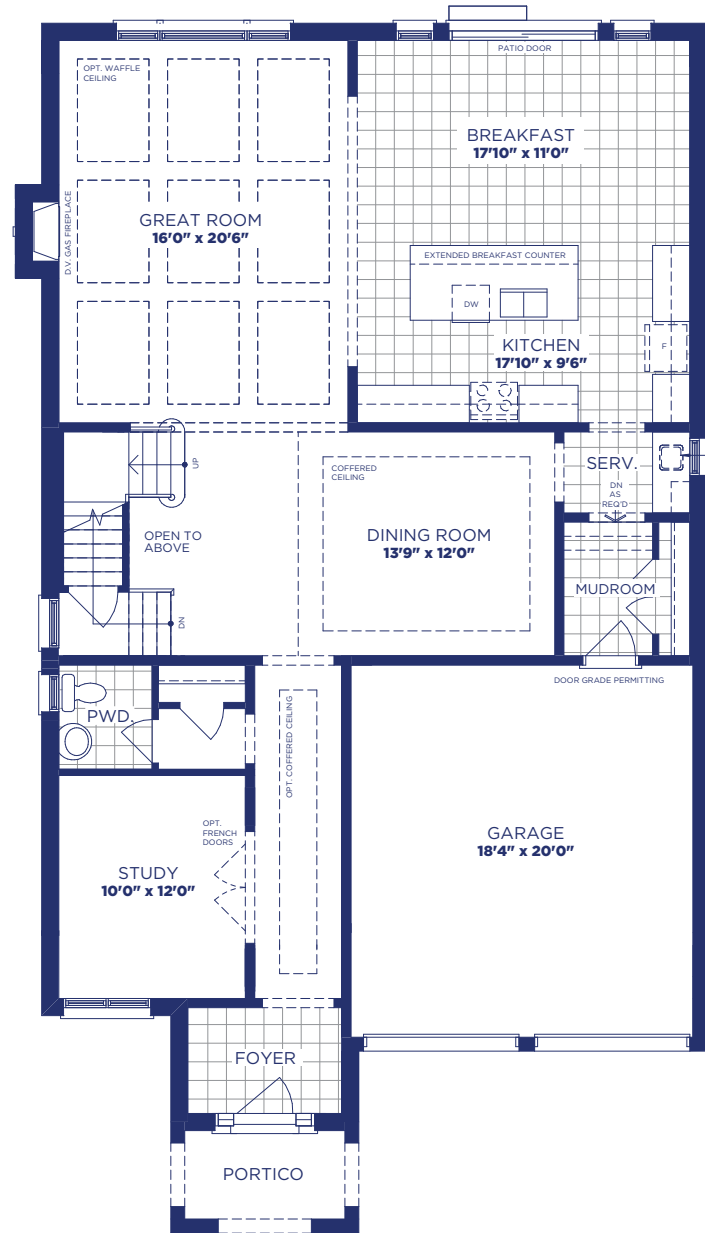

**Celebrate** Model 4401 Elevation B  
3511 SQ. FT. | 4 Bedroom | 3.5 Bath

**HERE**

FEAT. FLEXHOUS™

LOWER FLOOR PLAN, EL. 'B'

MAIN FLOOR PLAN, EL. 'B'

UPPER FLOOR PLAN, EL. 'B'