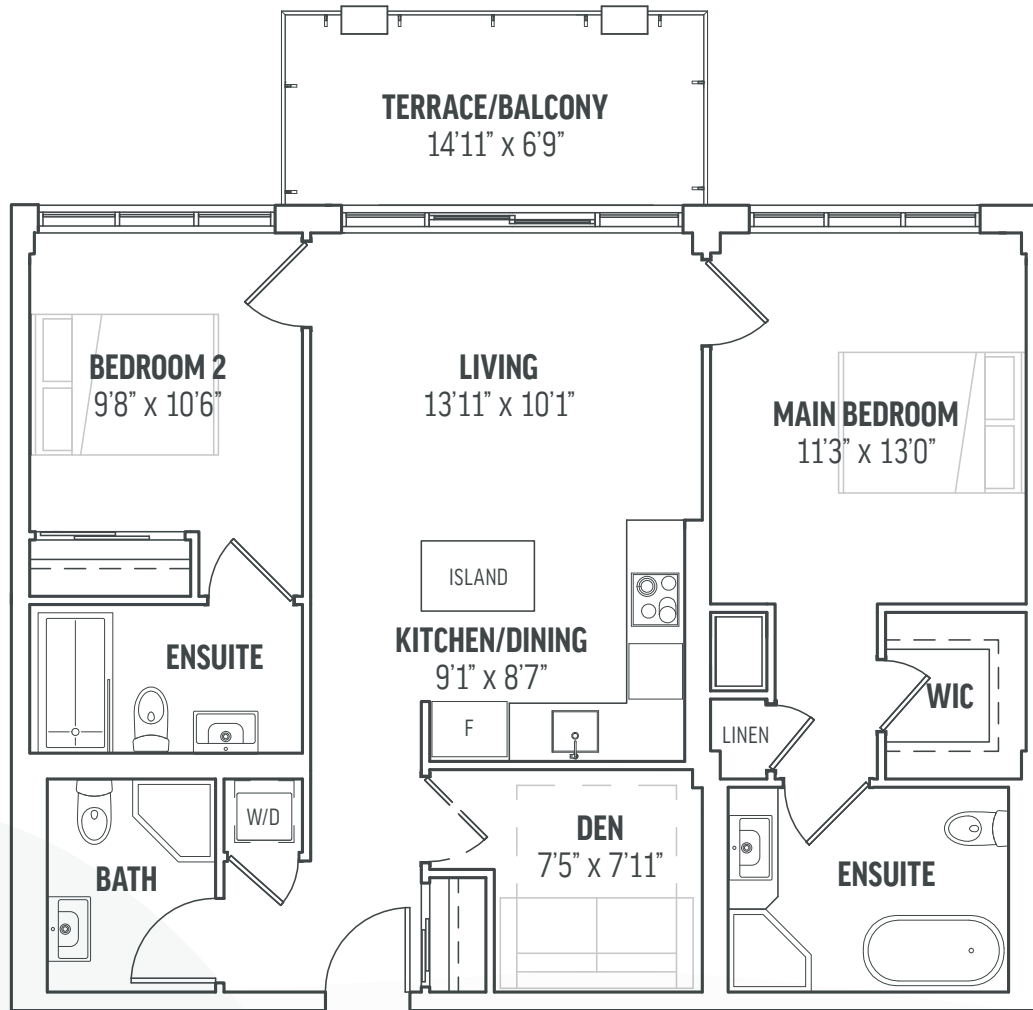

F2 DORSET

2 BED + DEN | 3 BATH

UNIT: 202

1,032 SQ. FT.
OUTDOOR AREA 109 SQ. FT.

LEVEL 2

LAKESIDE[®] MUSKOKA