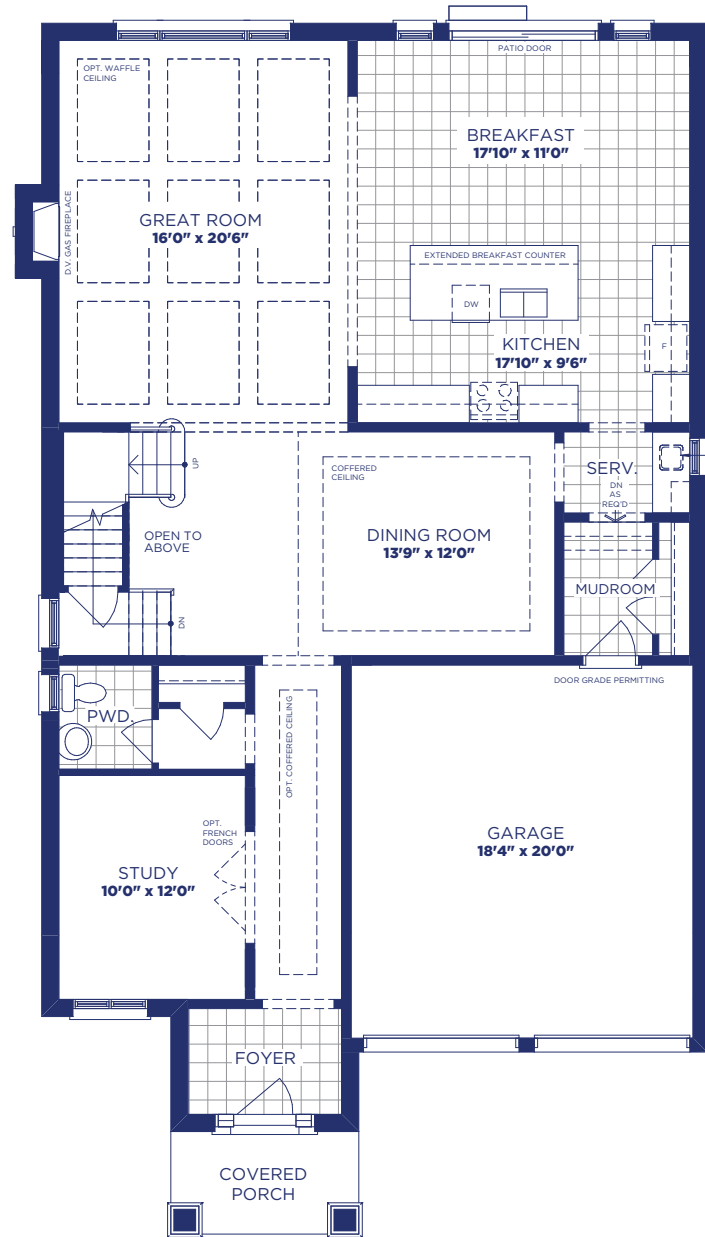

Celebrate Model 4401 Elevation A
 3540 SQ. FT. | 4 Bedroom | 3.5 Bath

HERE

FEAT. FLEXHOUS™

LOWER FLOOR PLAN, EL. 'A'

MAIN FLOOR PLAN, EL. 'A'

UPPER FLOOR PLAN, EL. 'A'