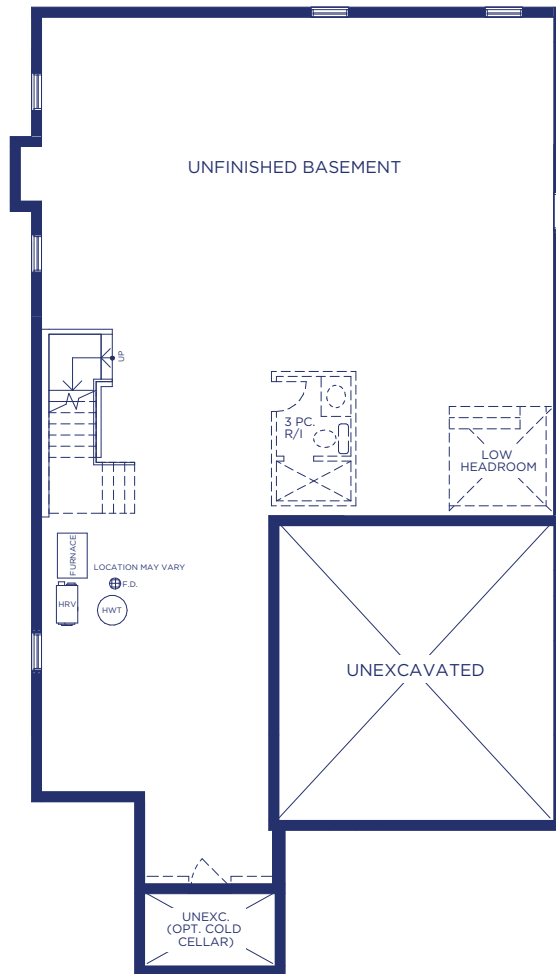

Celebrate Model 4401 Elevation A
 3540 SQ. FT. | 4 Bedroom | 3.5 Bath

HERE

FEAT. FLEXHOUS™

LOWER FLOOR PLAN, EL. 'A'

MAIN FLOOR PLAN, EL. 'A'

UPPER FLOOR PLAN, EL. 'A'