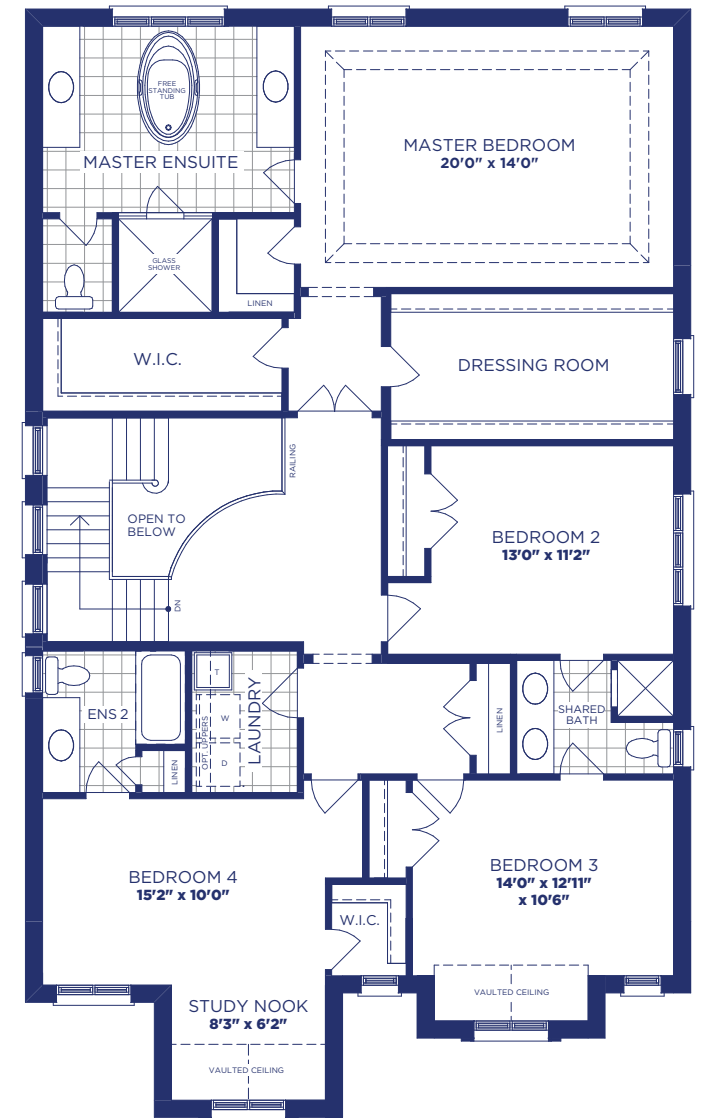

Celebrate Model 4401 Elevation A
 3540 SQ. FT. | 4 Bedroom | 3.5 Bath

HERE

FEAT. FLEXHOUS™

LOWER FLOOR PLAN, EL. 'A'

MAIN FLOOR PLAN, EL. 'A'

UPPER FLOOR PLAN, EL. 'A'