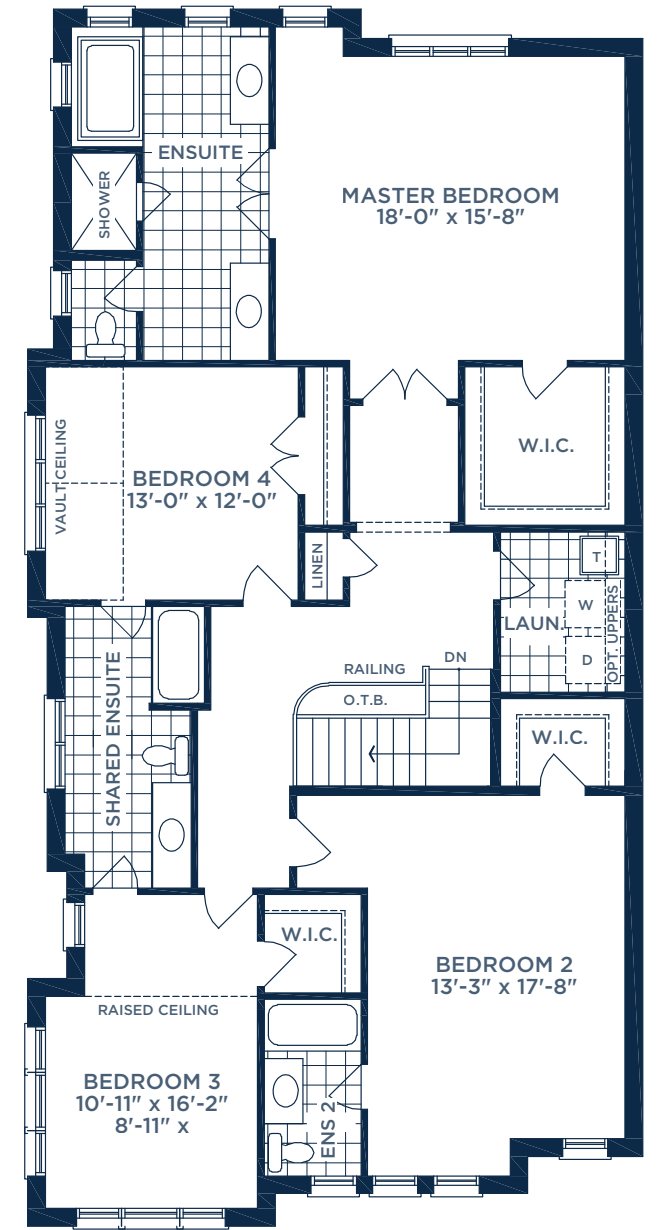

MODEL 3703 ELEV. A:
4,473 SQ. FT., 5 BEDROOMS, 4.5 BATHROOMS
 (1,113 SQ. FT. IS FINISHED BASEMENT AREA)

LOWER LEVEL PLAN
ELEV. A

OPT. FLEXHOUZ™ LOWER LEVEL PLAN
ELEV. A

PART. GROUND FLOOR PLAN FOR
OPT. LOWER LEVEL FLEXHOUZ™
ELEV. A

GROUND FLOOR PLAN
ELEV. A

SECOND FLOOR PLAN
ELEV. A