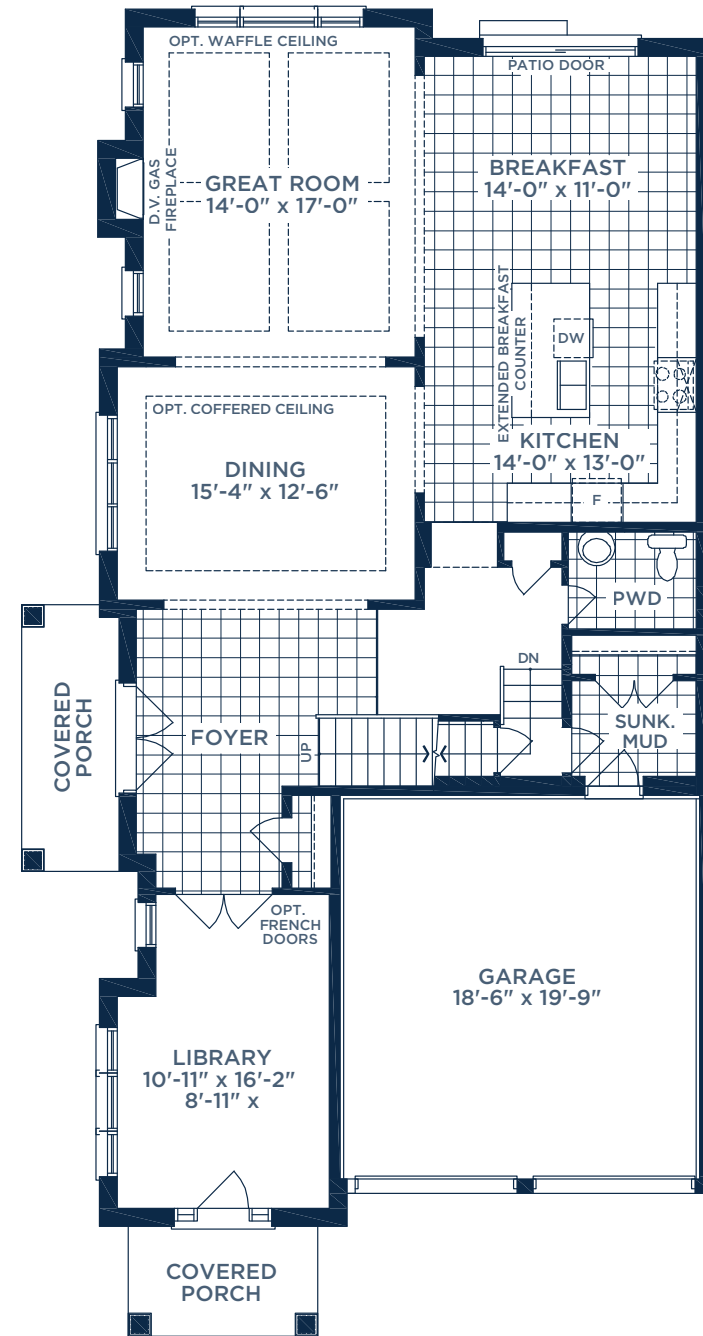

MODEL 3703 ELEV. A:
4,473 SQ. FT., 5 BEDROOMS, 4.5 BATHROOMS
 (1,113 SQ. FT. IS FINISHED BASEMENT AREA)

LOWER LEVEL PLAN
ELEV. A

OPT. FLEXHOUZ™ LOWER LEVEL PLAN
ELEV. A

PART. GROUND FLOOR PLAN FOR
OPT. LOWER LEVEL FLEXHOUZ™
ELEV. A

GROUND FLOOR PLAN
ELEV. A

SECOND FLOOR PLAN
ELEV. A