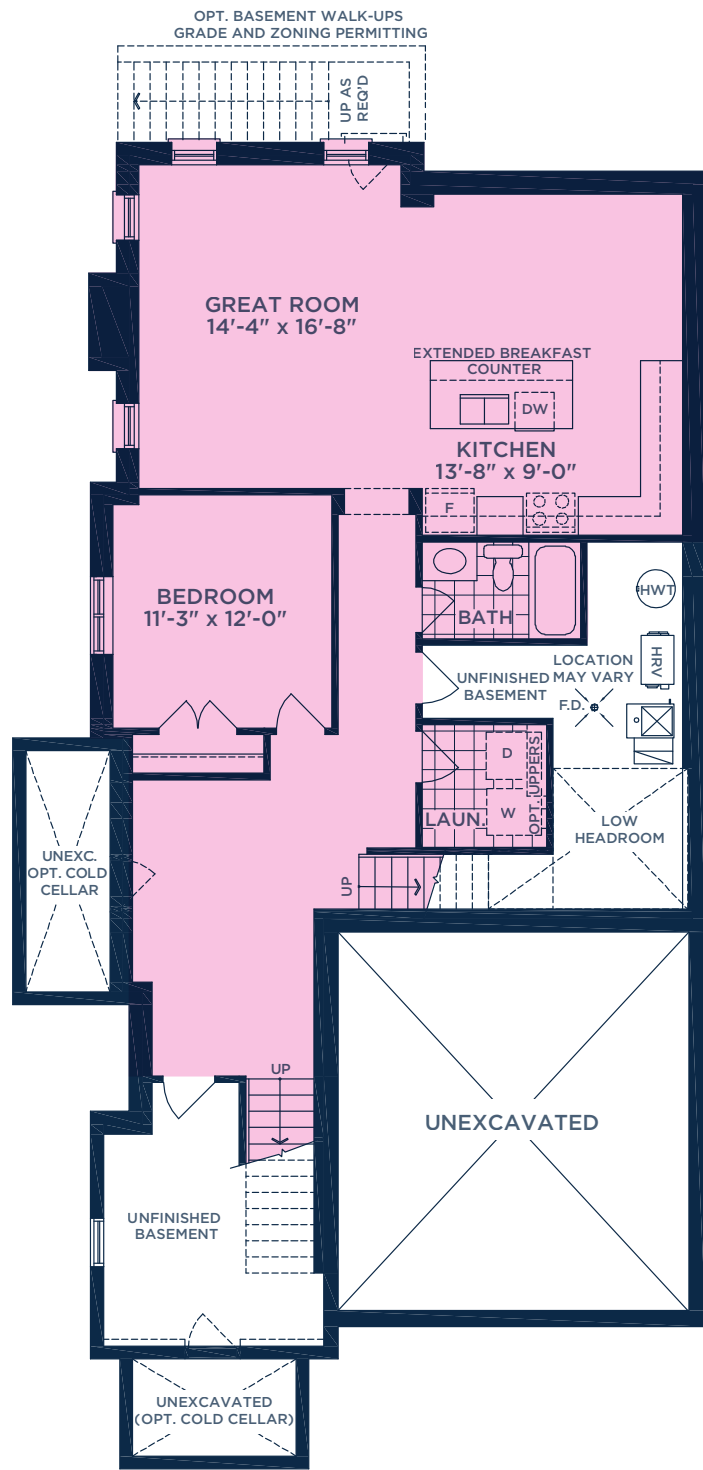

MODEL 3703 ELEV. A:
4,473 SQ. FT., 5 BEDROOMS, 4.5 BATHROOMS
 (1,113 SQ. FT. IS FINISHED BASEMENT AREA)

LOWER LEVEL PLAN
ELEV. A

OPT. FLEXHOUZ™ LOWER LEVEL PLAN
ELEV. A

PART. GROUND FLOOR PLAN FOR
OPT. LOWER LEVEL FLEXHOUZ™
ELEV. A

GROUND FLOOR PLAN
ELEV. A

SECOND FLOOR PLAN
ELEV. A