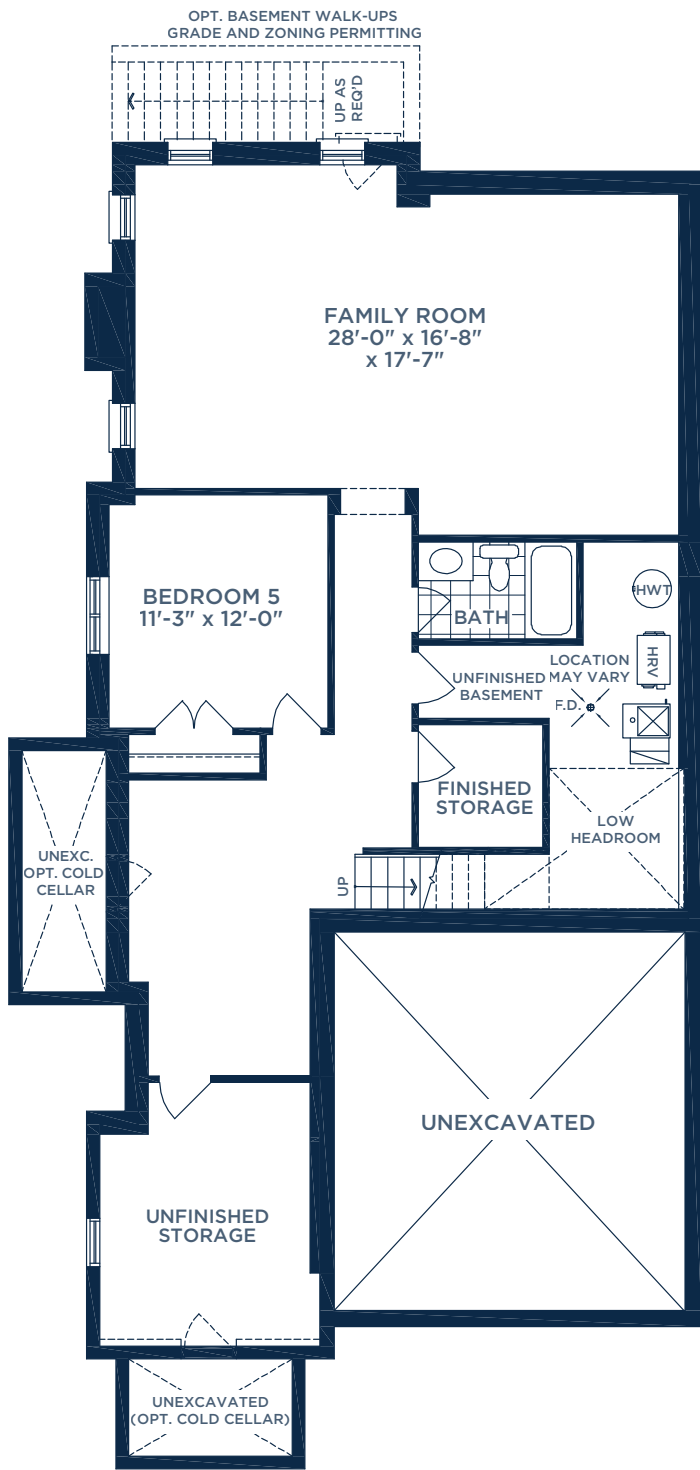

MODEL 3703 ELEV. A:
4,473 SQ. FT., 5 BEDROOMS, 4.5 BATHROOMS
 (1,113 SQ. FT. IS FINISHED BASEMENT AREA)

LOWER LEVEL PLAN
ELEV. A

OPT. FLEXHOUZ™ LOWER LEVEL PLAN
ELEV. A

PART. GROUND FLOOR PLAN FOR
OPT. LOWER LEVEL FLEXHOUZ™
ELEV. A

GROUND FLOOR PLAN
ELEV. A

SECOND FLOOR PLAN
ELEV. A