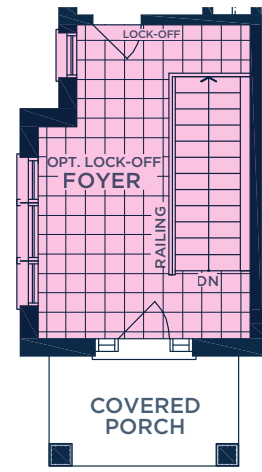

MODEL 3703 ELEV. A:
4,473 SQ. FT., 5 BEDROOMS, 4.5 BATHROOMS
 (1,113 SQ. FT. IS FINISHED BASEMENT AREA)

LOWER LEVEL PLAN
ELEV. A

OPT. FLEXHOUZ™ LOWER LEVEL PLAN
ELEV. A

PART. GROUND FLOOR PLAN FOR
OPT. LOWER LEVEL FLEXHOUZ™
ELEV. A

GROUND FLOOR PLAN
ELEV. A

SECOND FLOOR PLAN
ELEV. A